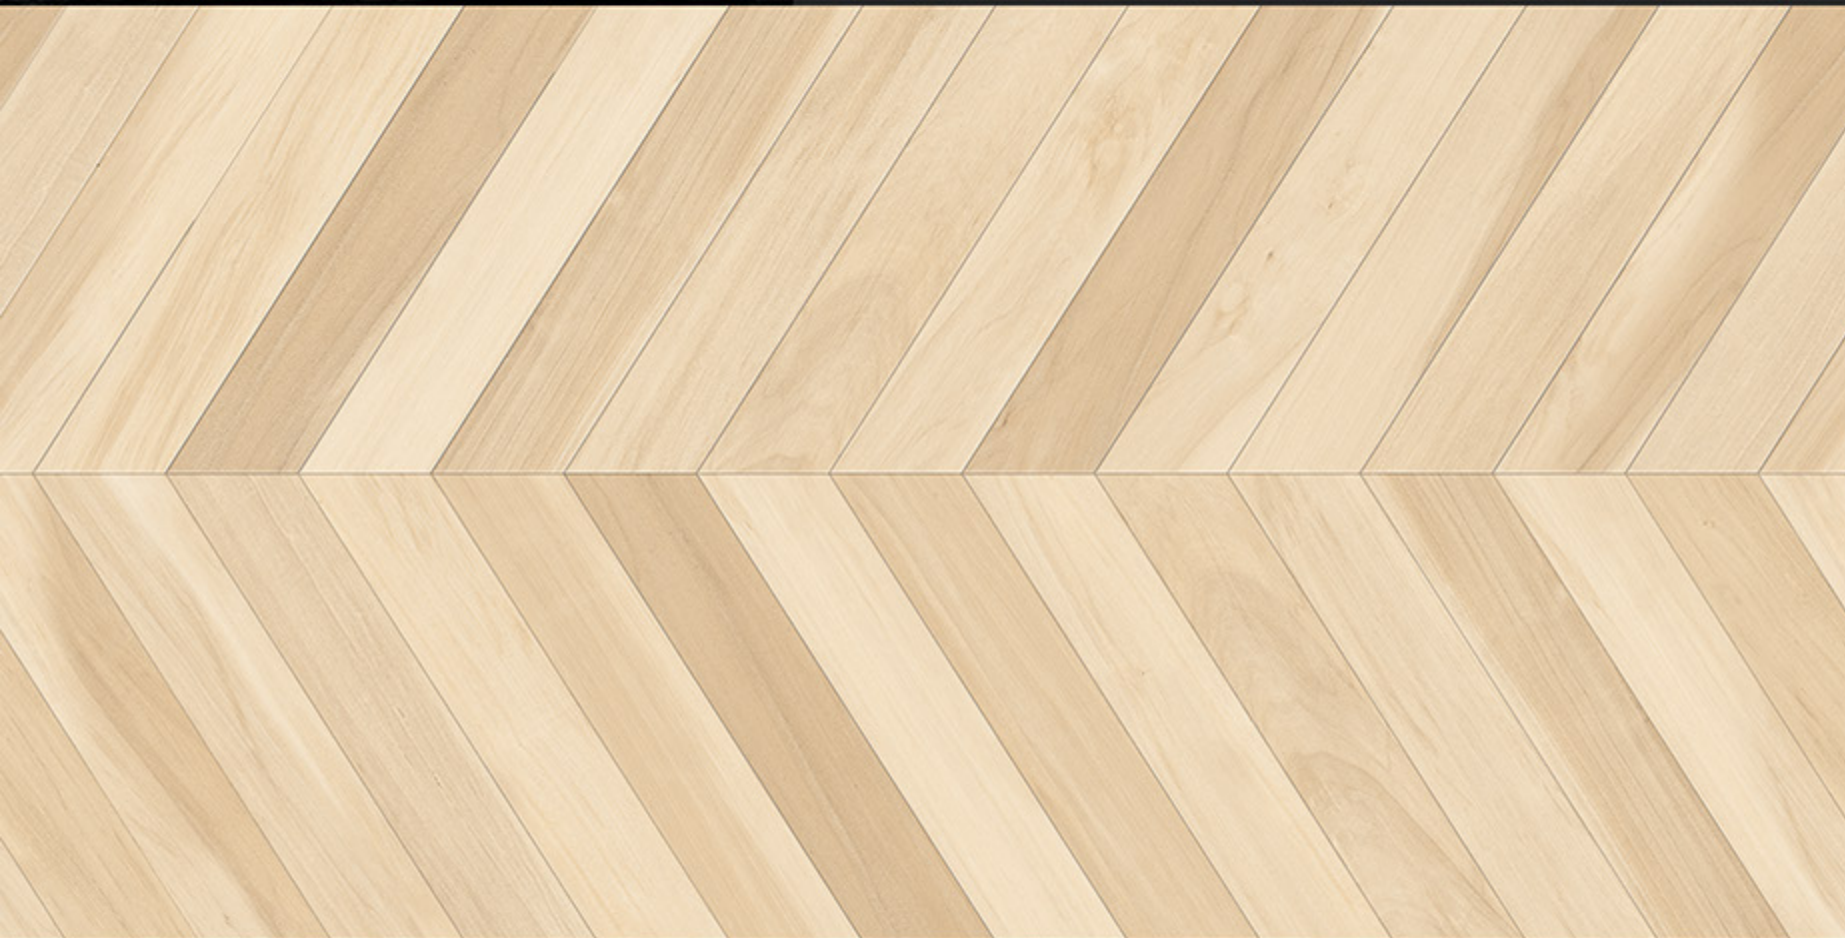

EQUITA MULTY

V PUNCH

SIZE:
600x1200 mm

EFFECT:
PUNCH

FINISH:
MATT CARVING

NEON BEIGE

V PUNCH

SIZE:
600x1200 mm