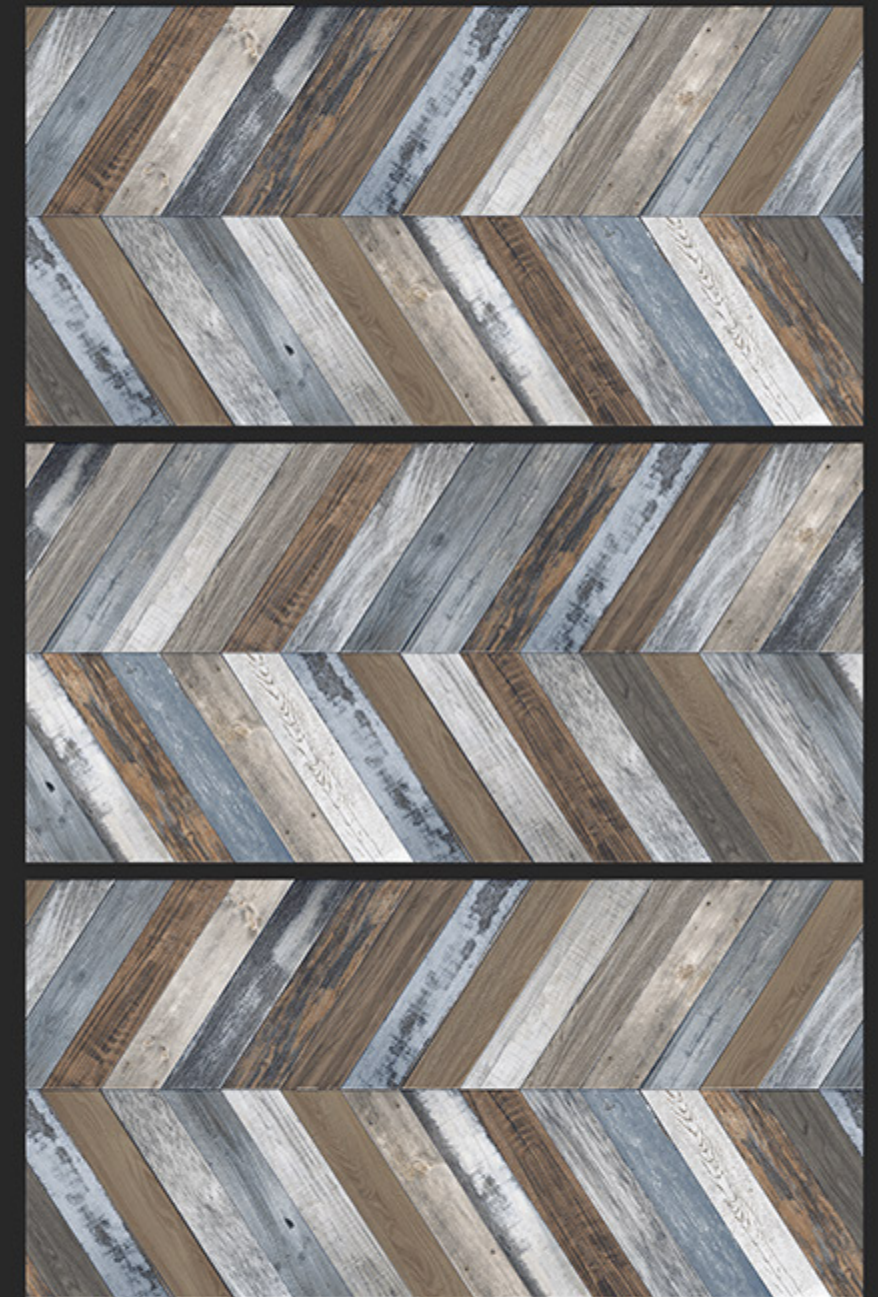

FINISH:
MATT CARVING

VEGA GREY

V PUNCH

SIZE:
600x1200 mm

EFFECT:
PUNCH

FINISH:
MATT CARVING

VINAS NATURAL

V PUNCH