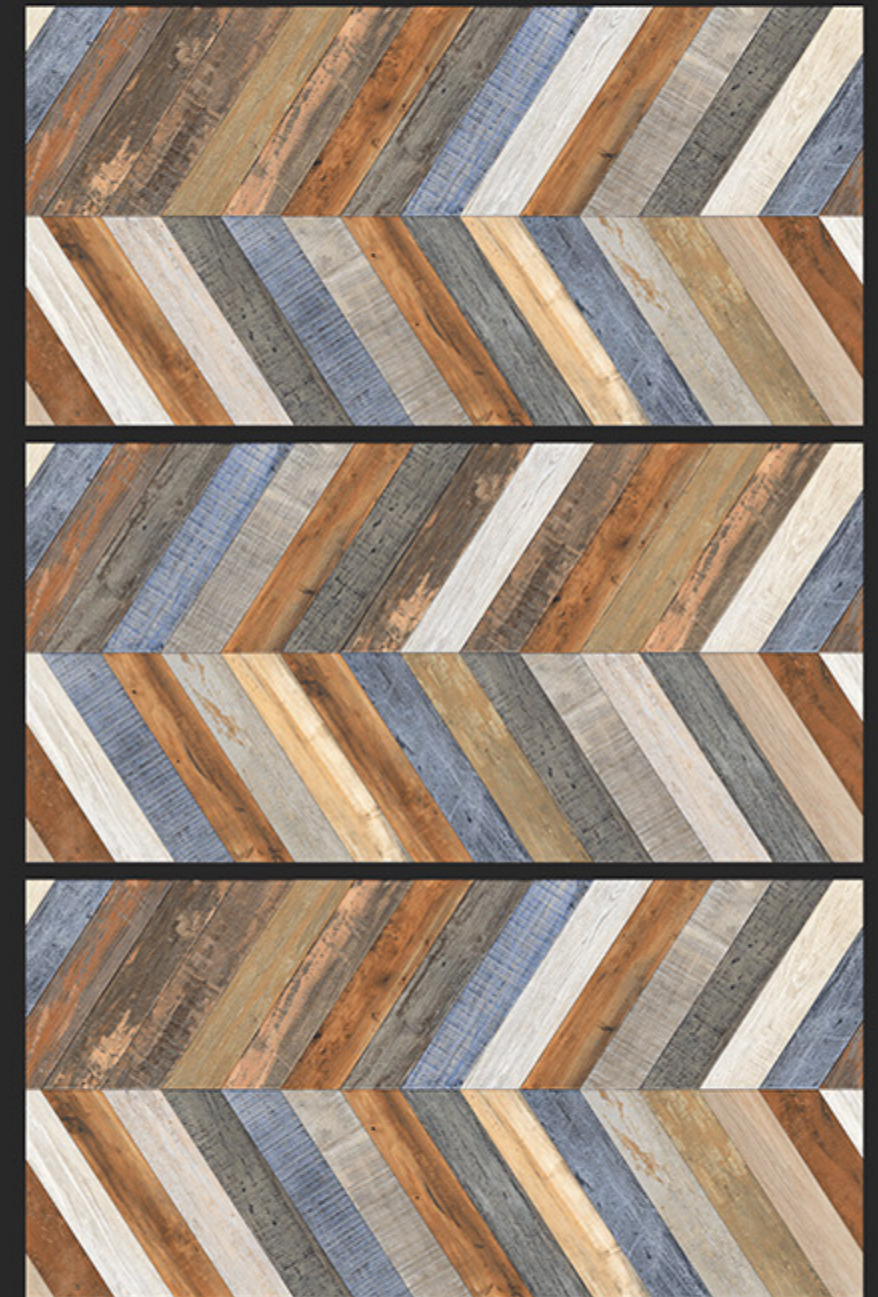

EQUITA MULTY

V PUNCH

SIZE:
600x1200 mm

EFFECT:
PUNCH

FINISH:
MATT CARVING

NEON BEIGE

V PUNCH

SIZE:
600x1200 mm