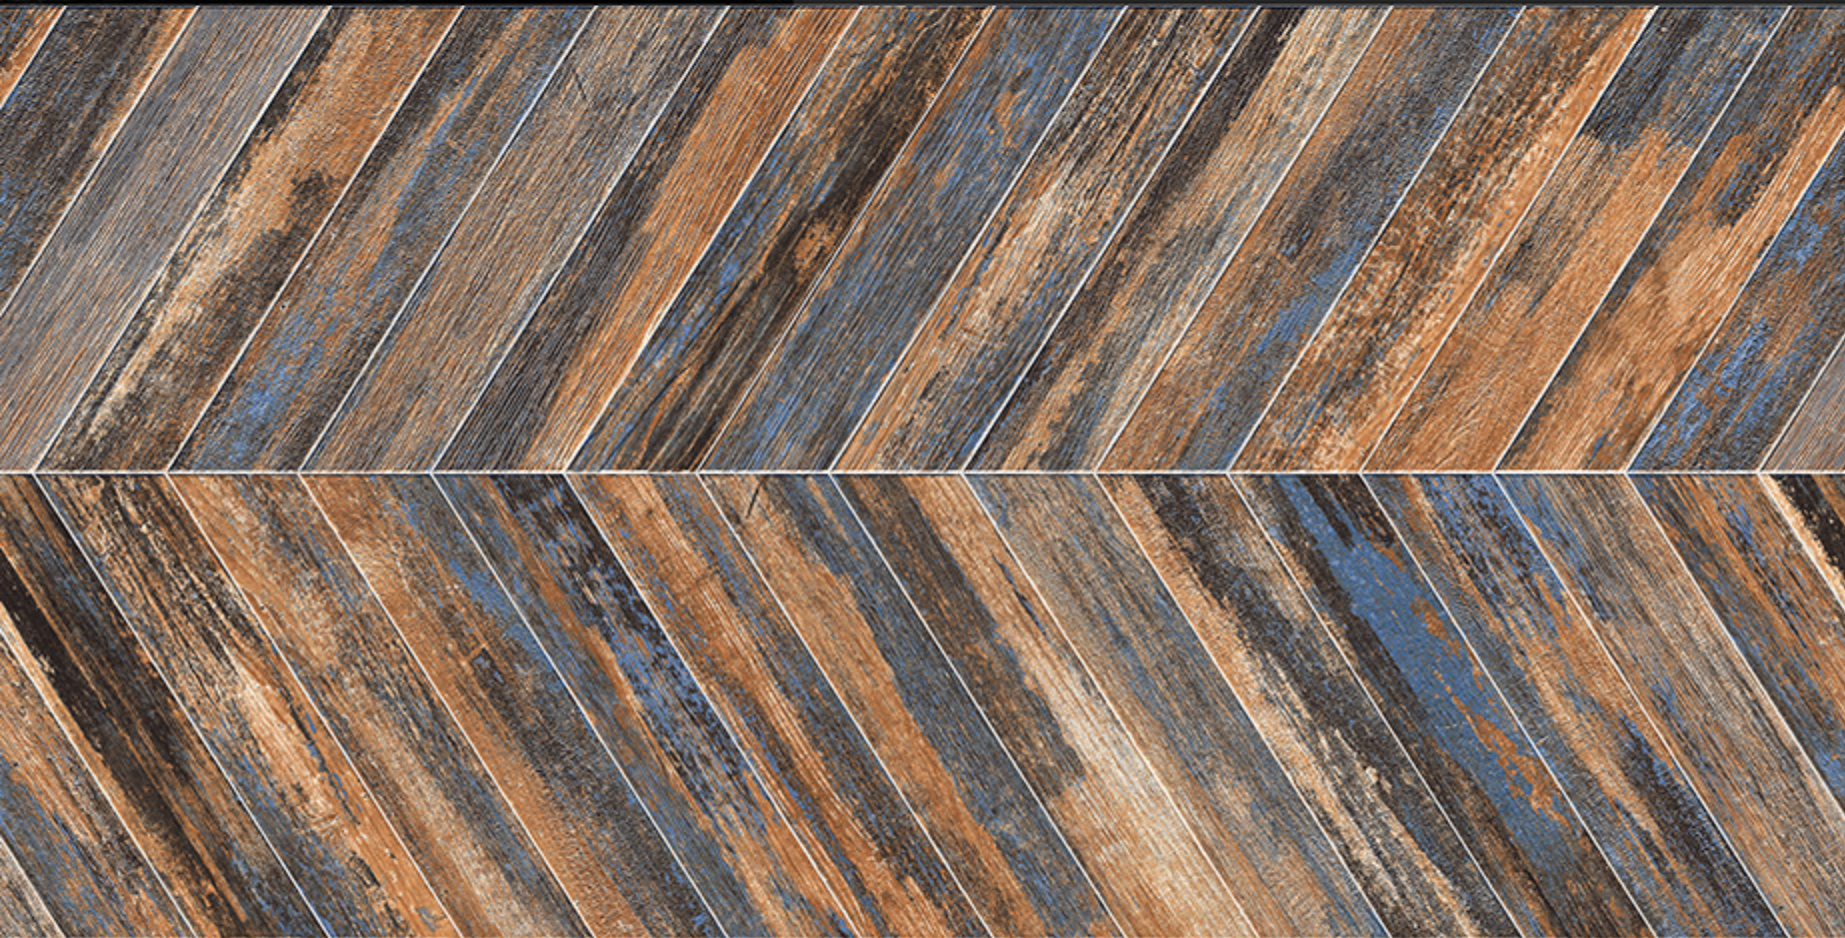

CARBON MULTY

V PUNCH

SIZE:
600x1200 mm

EFFECT:
PUNCH

FINISH:
MATT CARVING