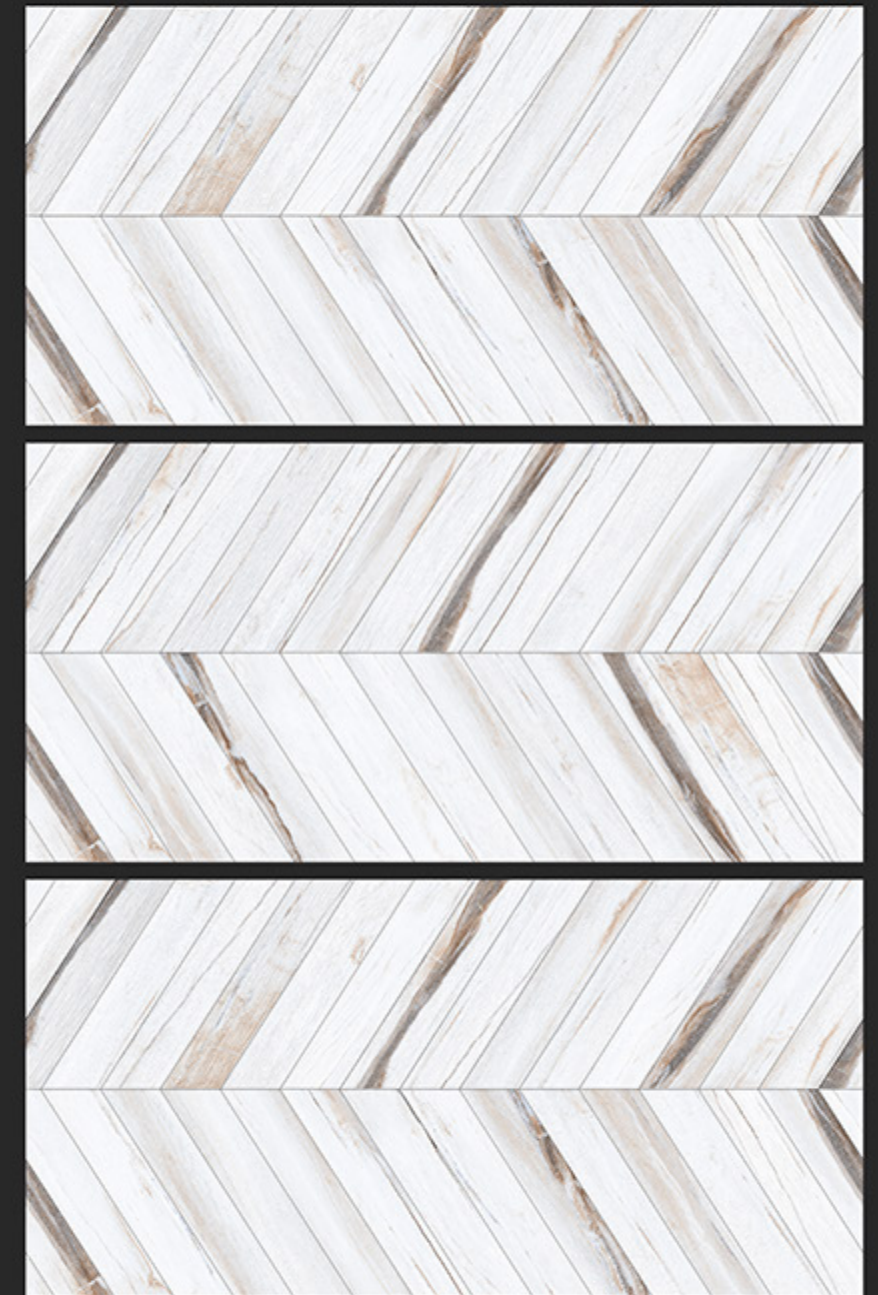

FENIX

V PUNCH

SIZE:
600x1200 mm

EFFECT:
PUNCH

FINISH:
MATT CARVING