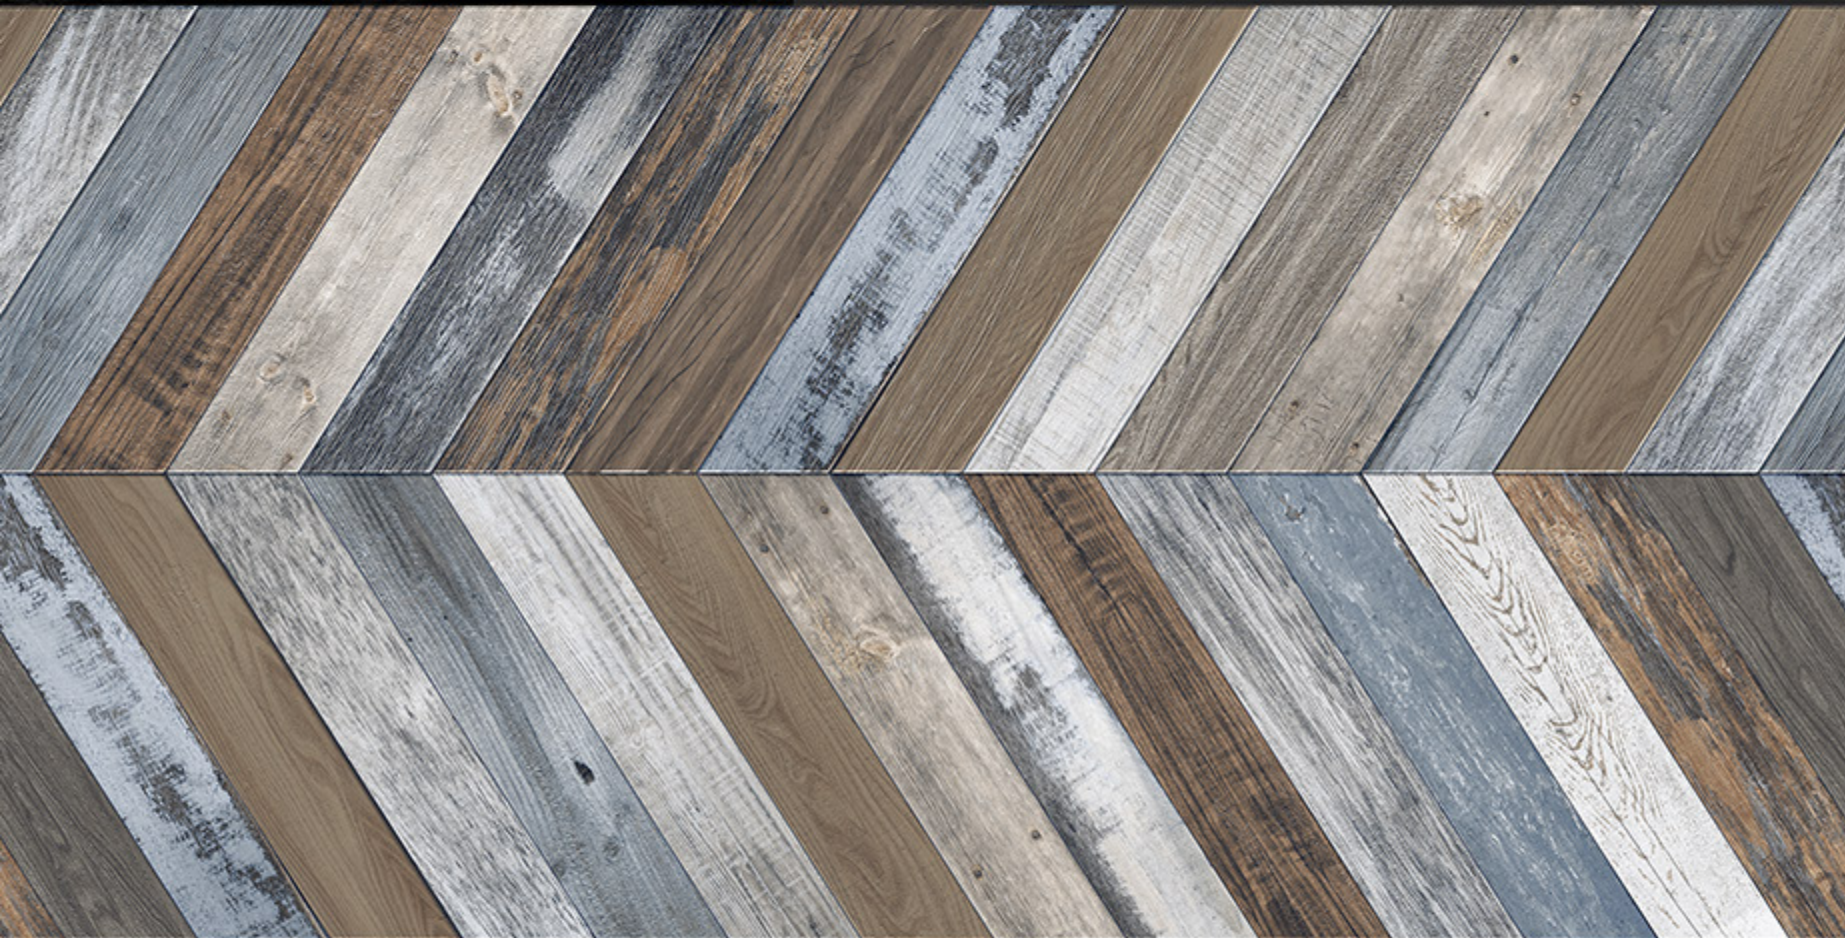

FINISH:
MATT CARVING

VEGA GREY

V PUNCH

SIZE:
600x1200 mm

EFFECT:
PUNCH

FINISH:
MATT CARVING

VINAS NATURAL

V PUNCH