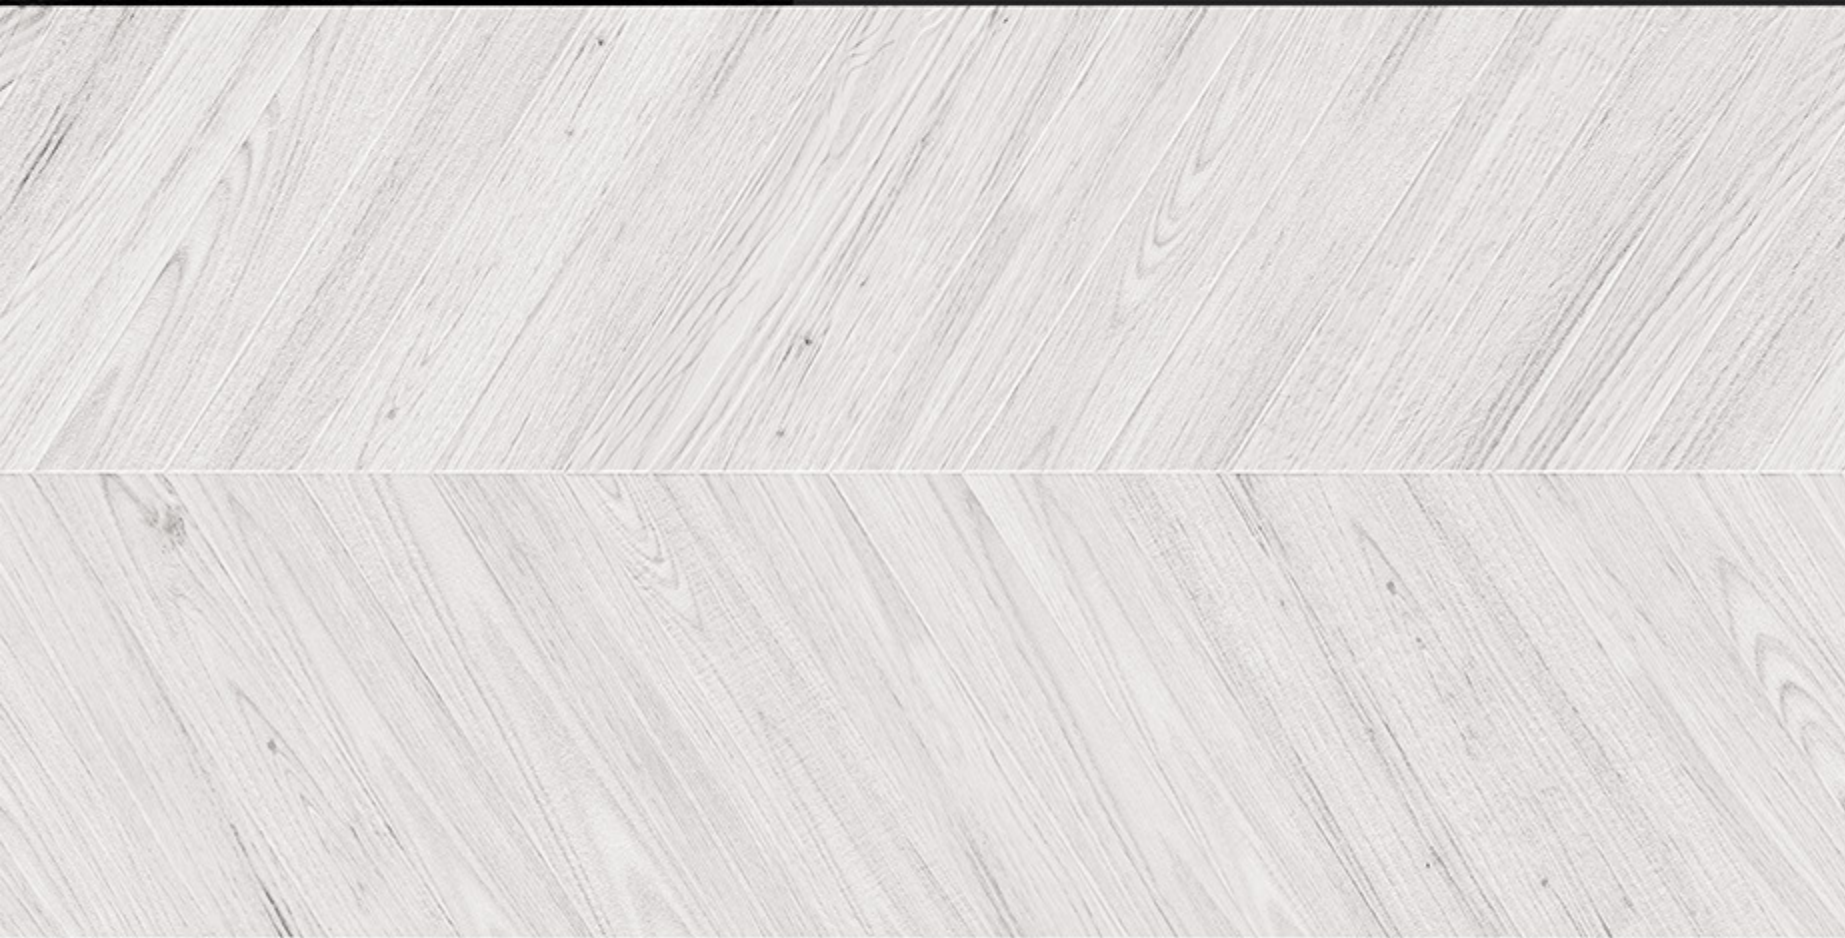

WILLIAM

V PUNCH

SIZE:
600x1200 mm

EFFECT:
PUNCH

FINISH:
MATT CARVING