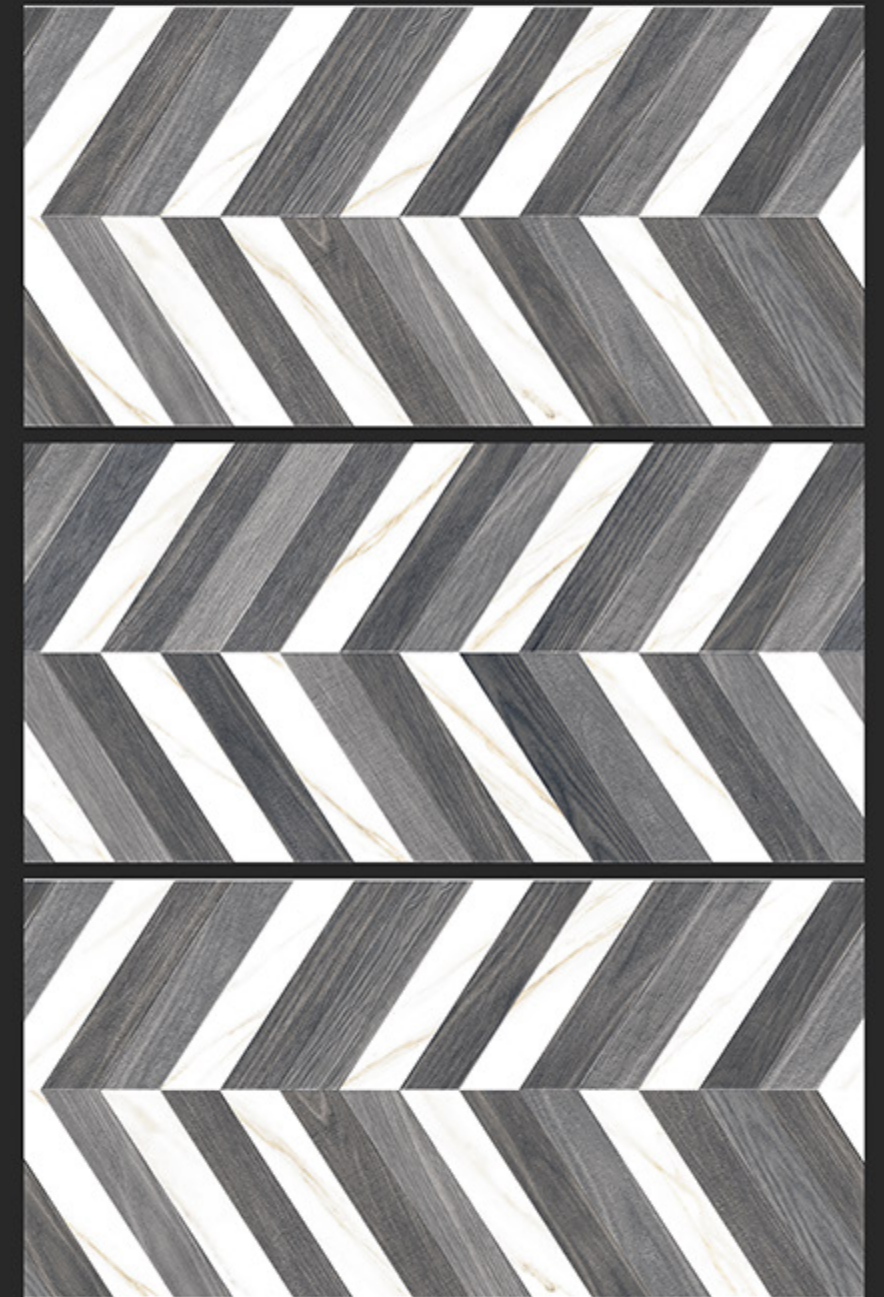

VEGA GREY

V PUNCH

SIZE:
600x1200 mm

EFFECT:
PUNCH

FINISH:
MATT CARVING