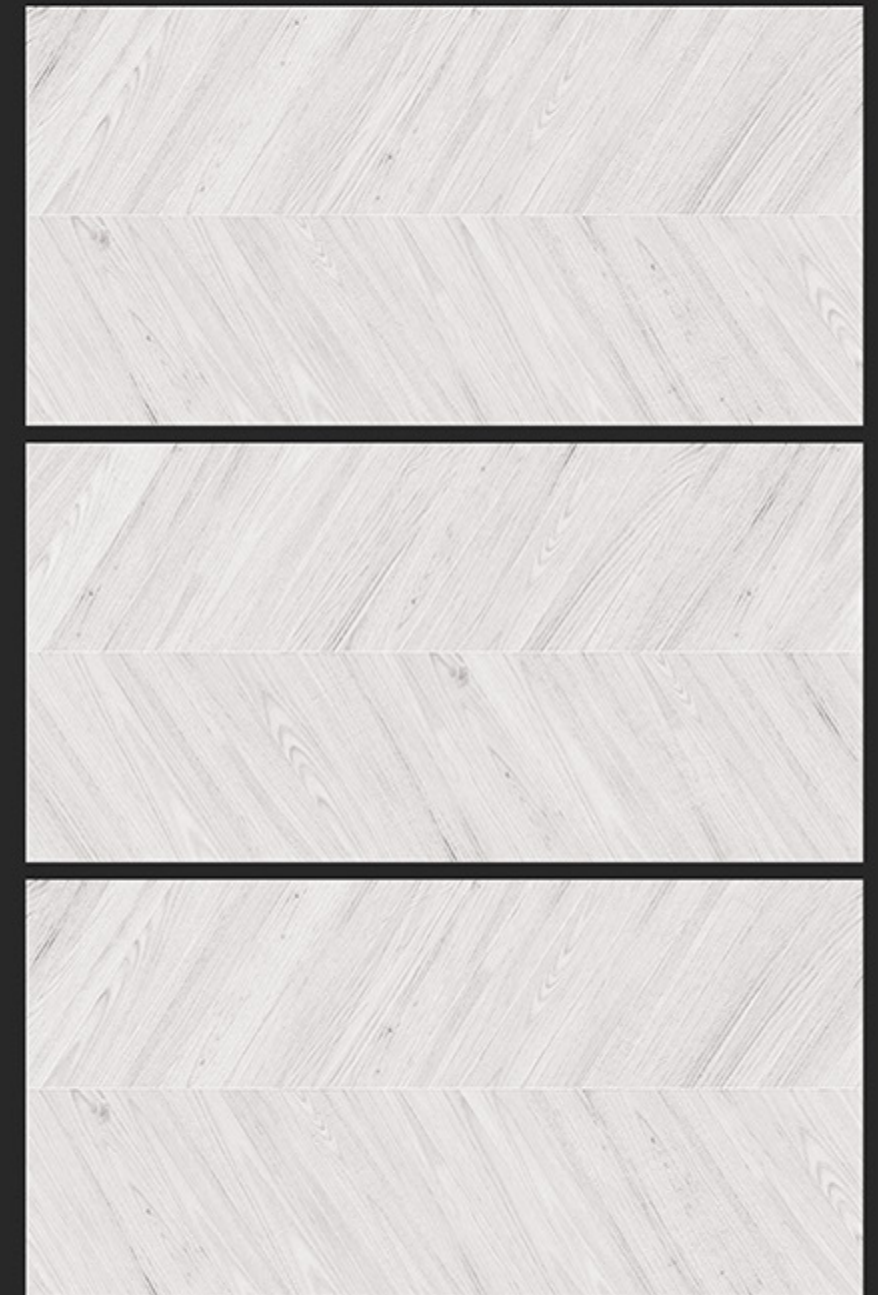

WILLIAM

V PUNCH

SIZE:
600x1200 mm

EFFECT:
PUNCH

FINISH:
MATT CARVING