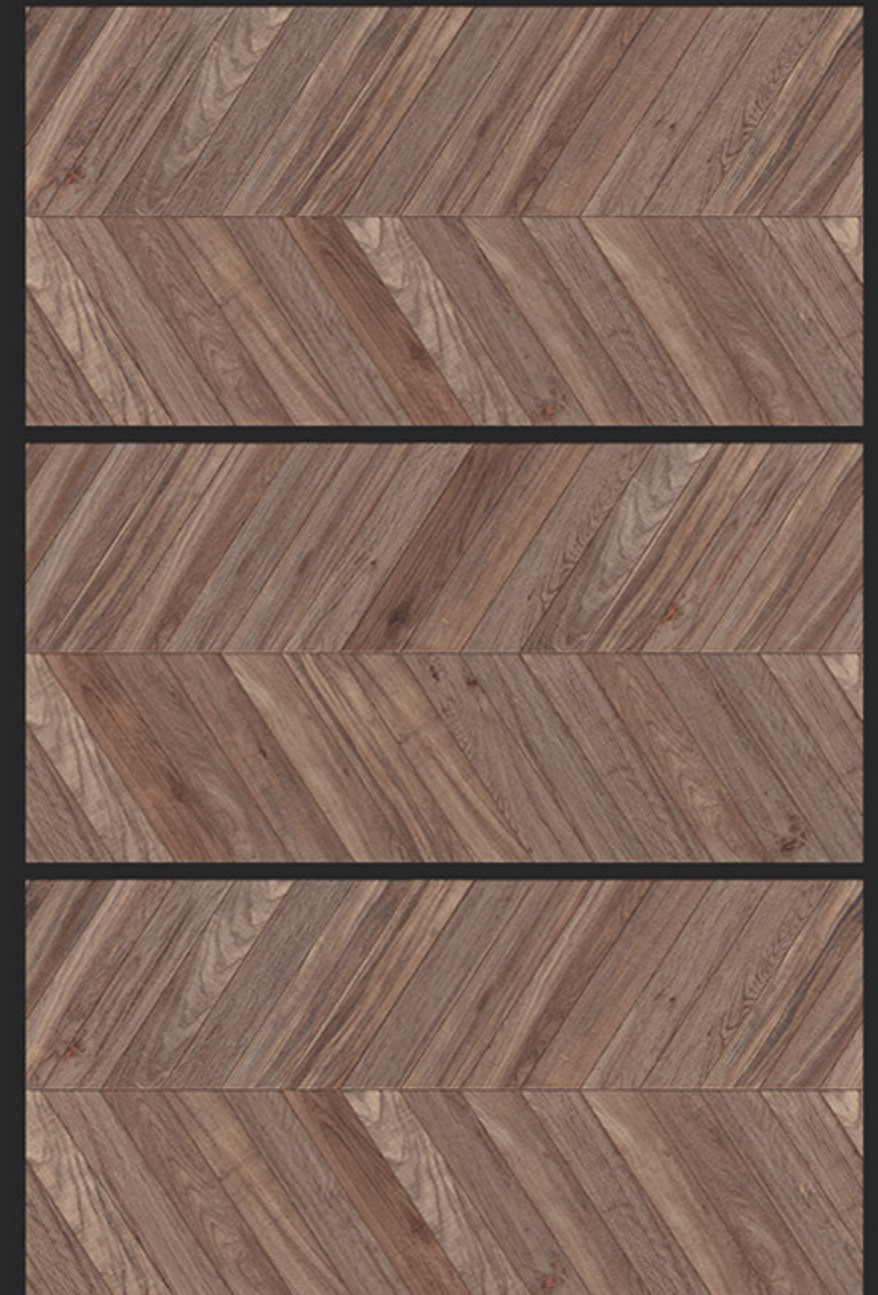

V PUNCH

SIZE:
600x1200 mm

EFFECT:
PUNCH

FINISH:
MATT CARVING

DOMINO CHOCO

V PUNCH

SIZE:
600x1200 mm

EFFECT:
PUNCH