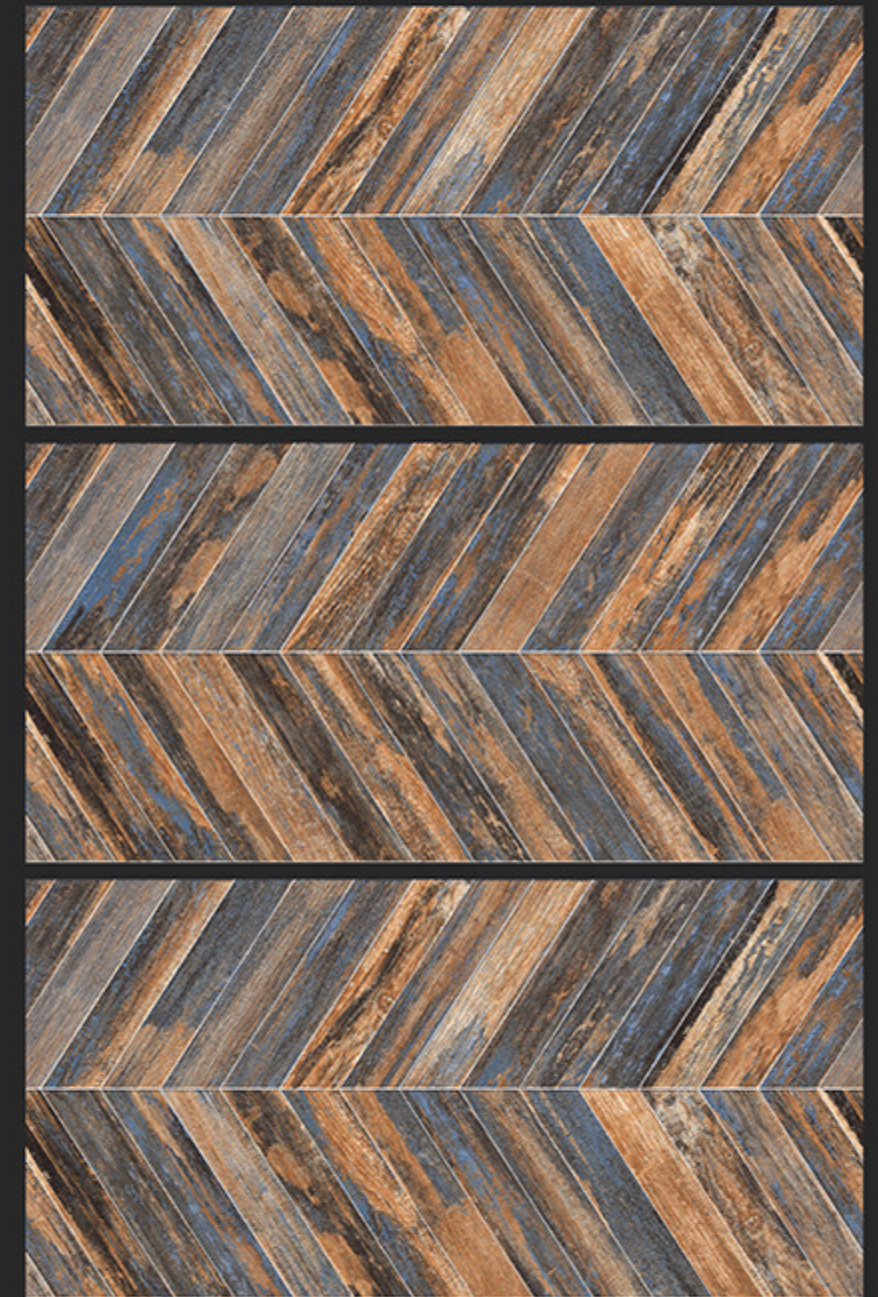

CARBON MULTY

V PUNCH

SIZE:
600x1200 mm

EFFECT:
PUNCH

FINISH:
MATT CARVING