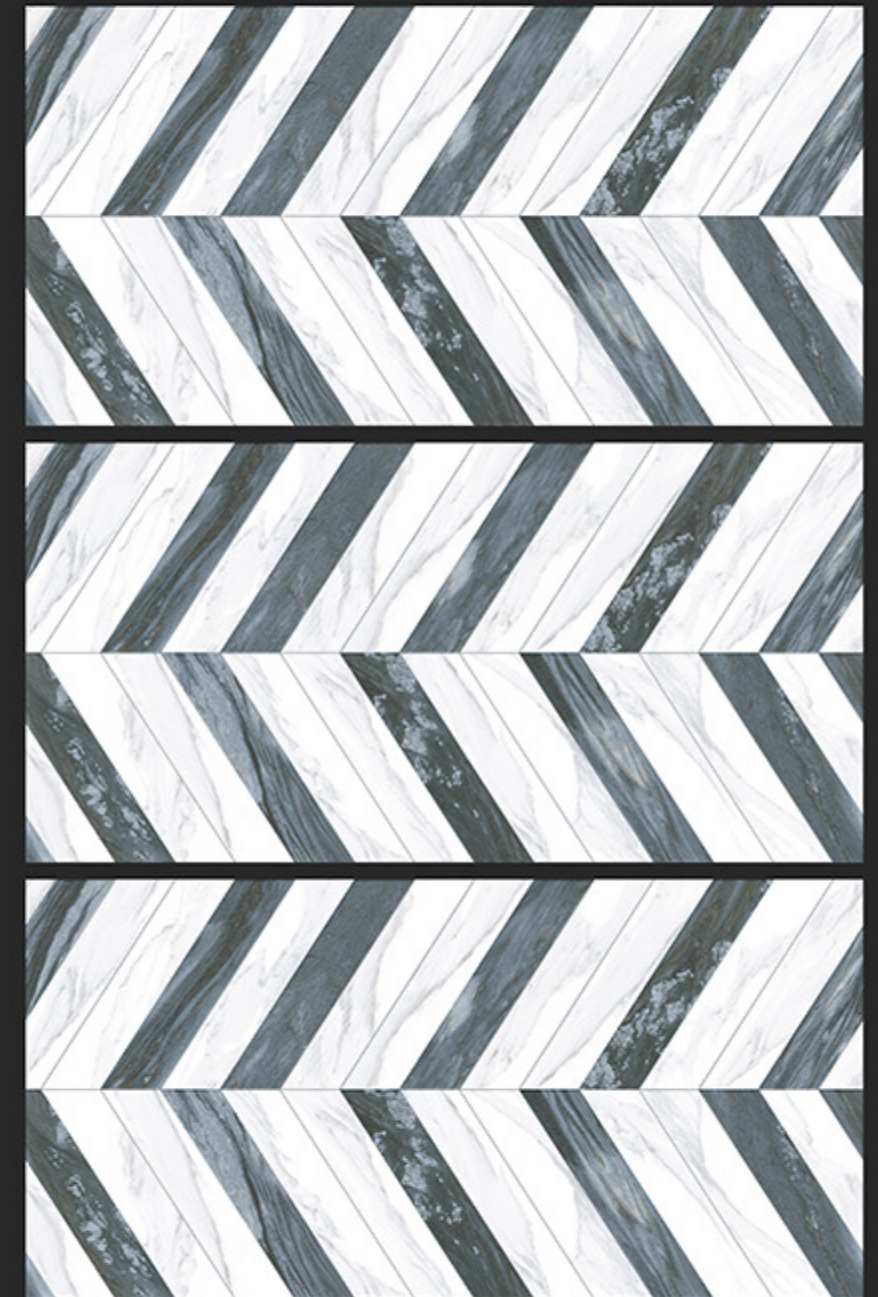

ART BIANCO

SIZE:
600x1200 mm

EFFECT:
PUNCH

FINISH:
MATT CARVING