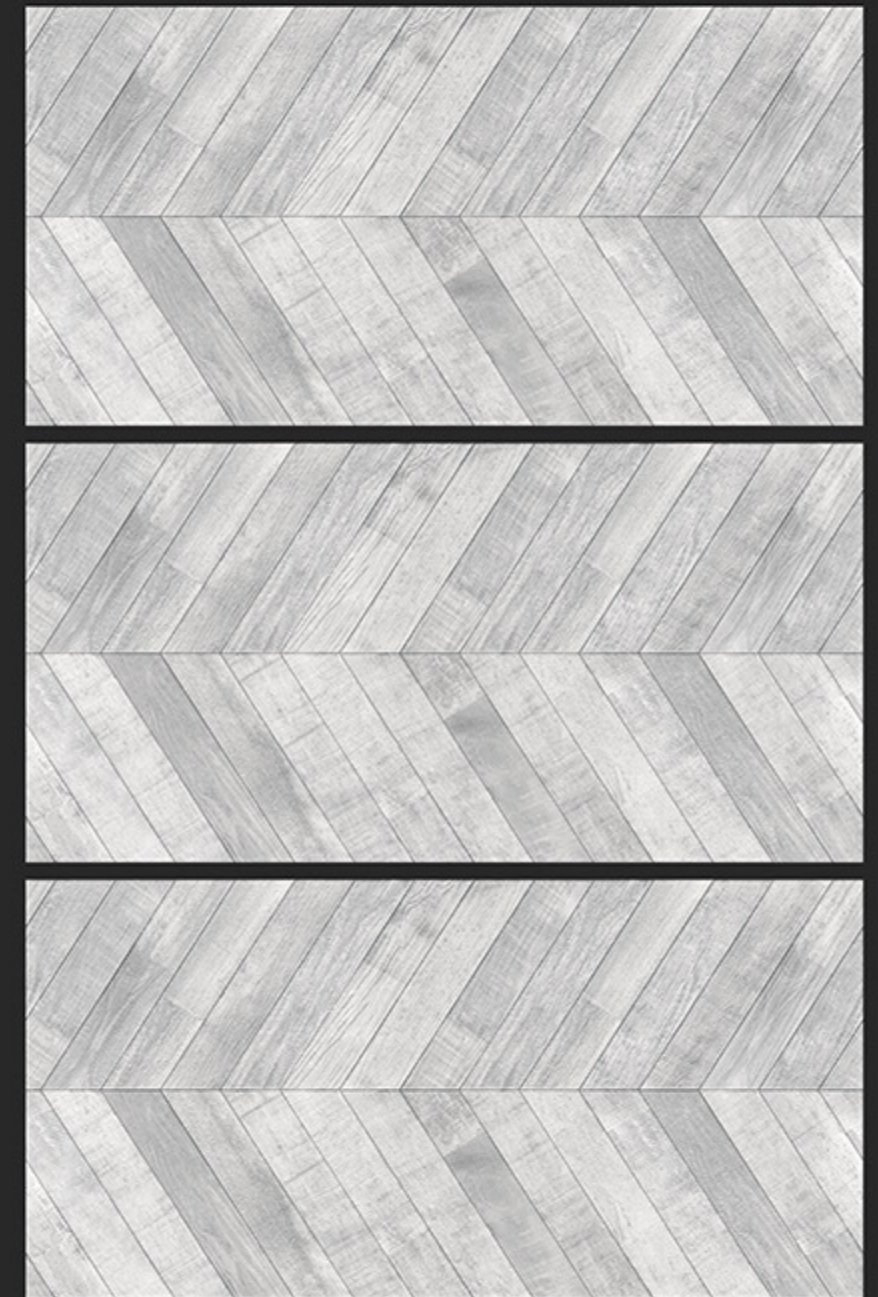

NEO GREY

V PUNCH

SIZE:
600x1200 mm

EFFECT:
PUNCH

FINISH:
MATT CARVING