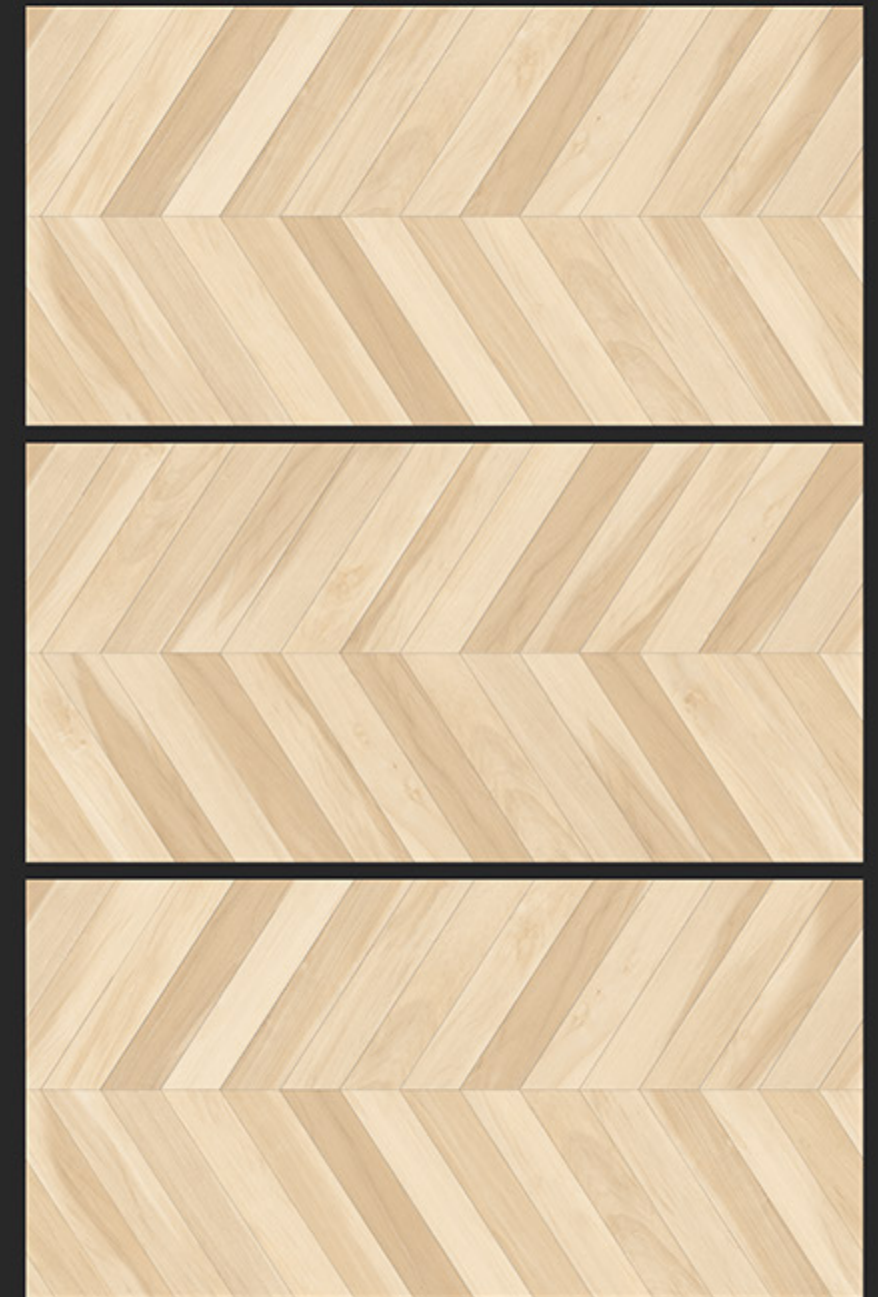

EQUITA MULTY

V PUNCH

SIZE:
600x1200 mm

EFFECT:
PUNCH

FINISH:
MATT CARVING

NEON BEIGE

V PUNCH

SIZE:
600x1200 mm