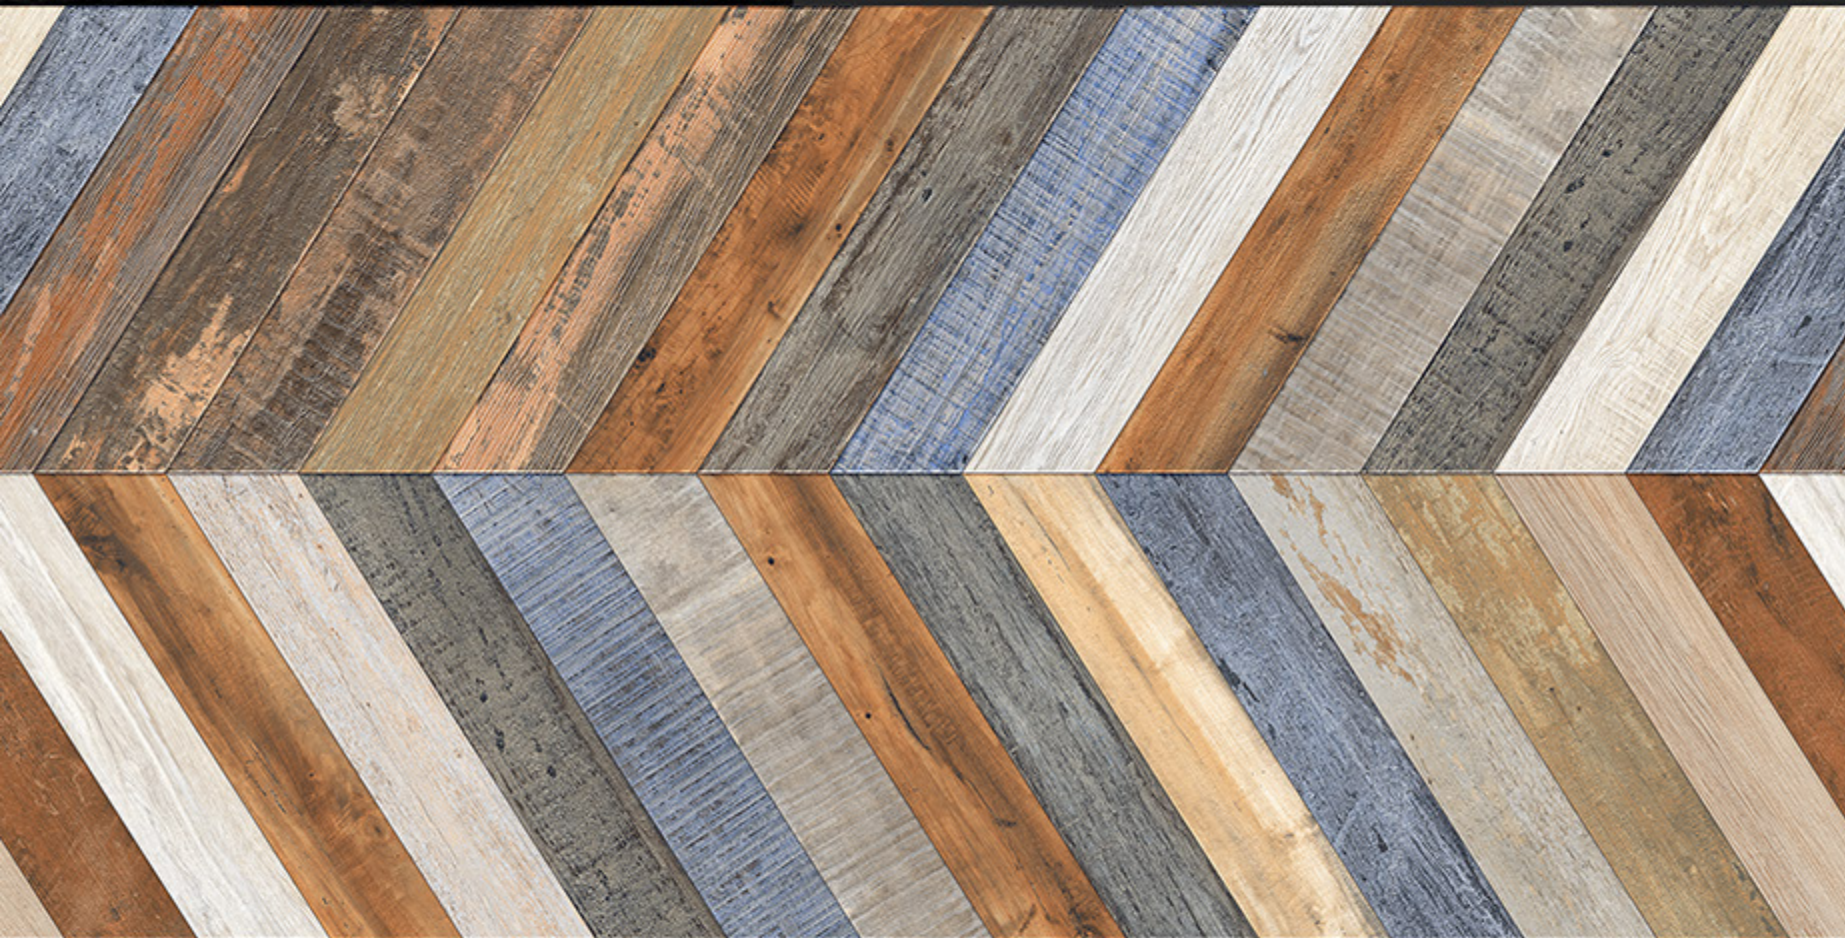

EQUITA MULTY

V PUNCH

SIZE:
600x1200 mm

EFFECT:
PUNCH

FINISH:
MATT CARVING

NEON BEIGE

V PUNCH

SIZE:
600x1200 mm