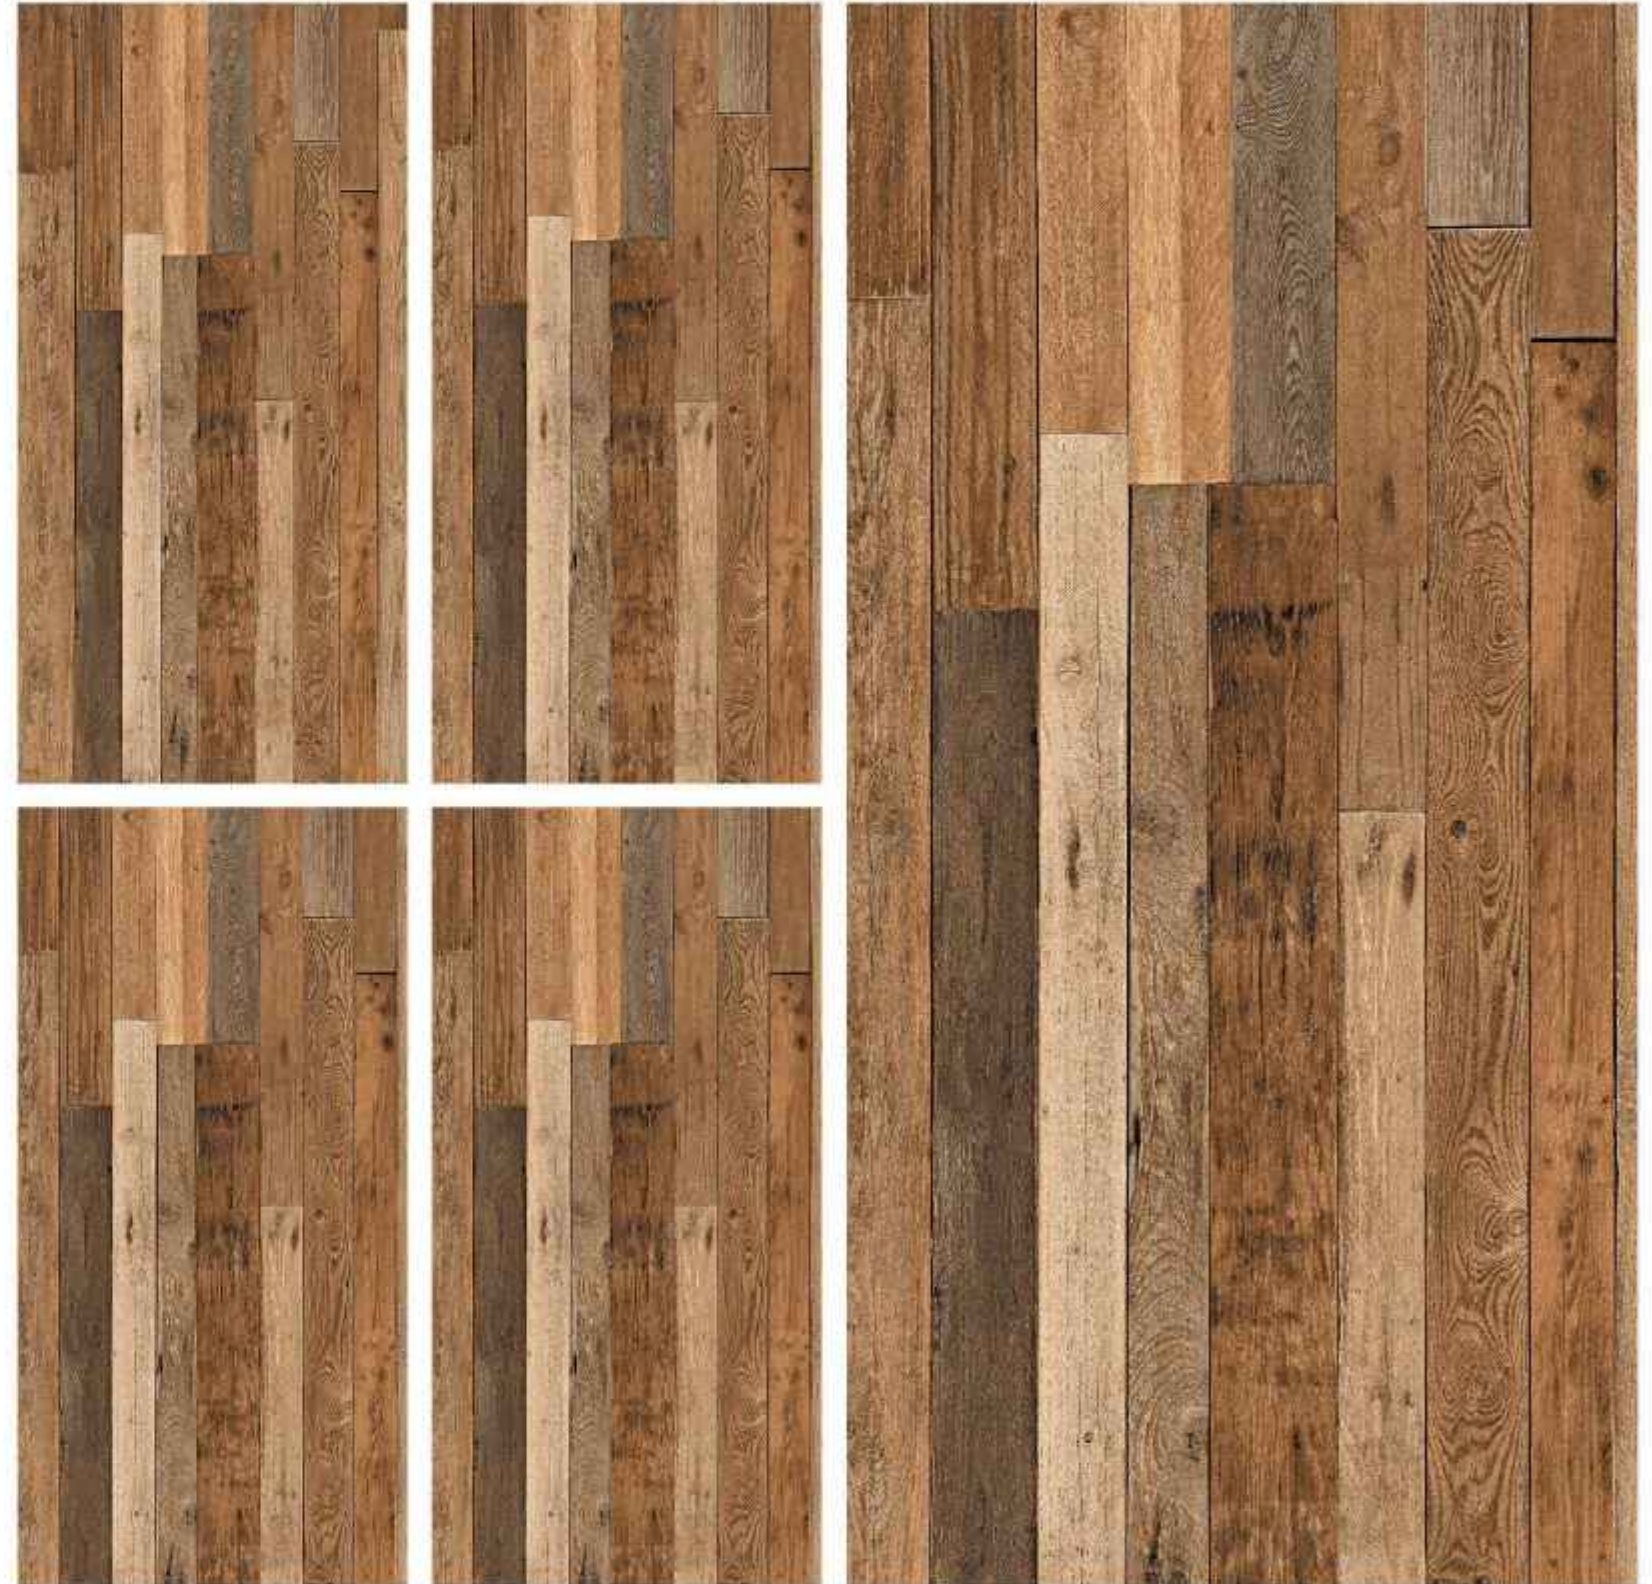

Thickness :
9mm

Glazed
Vitrified Tiles

Status[®]
CERAMIC

600x
1200mm

Carving
Series

TEAK

1 Random

Finish :
Carving