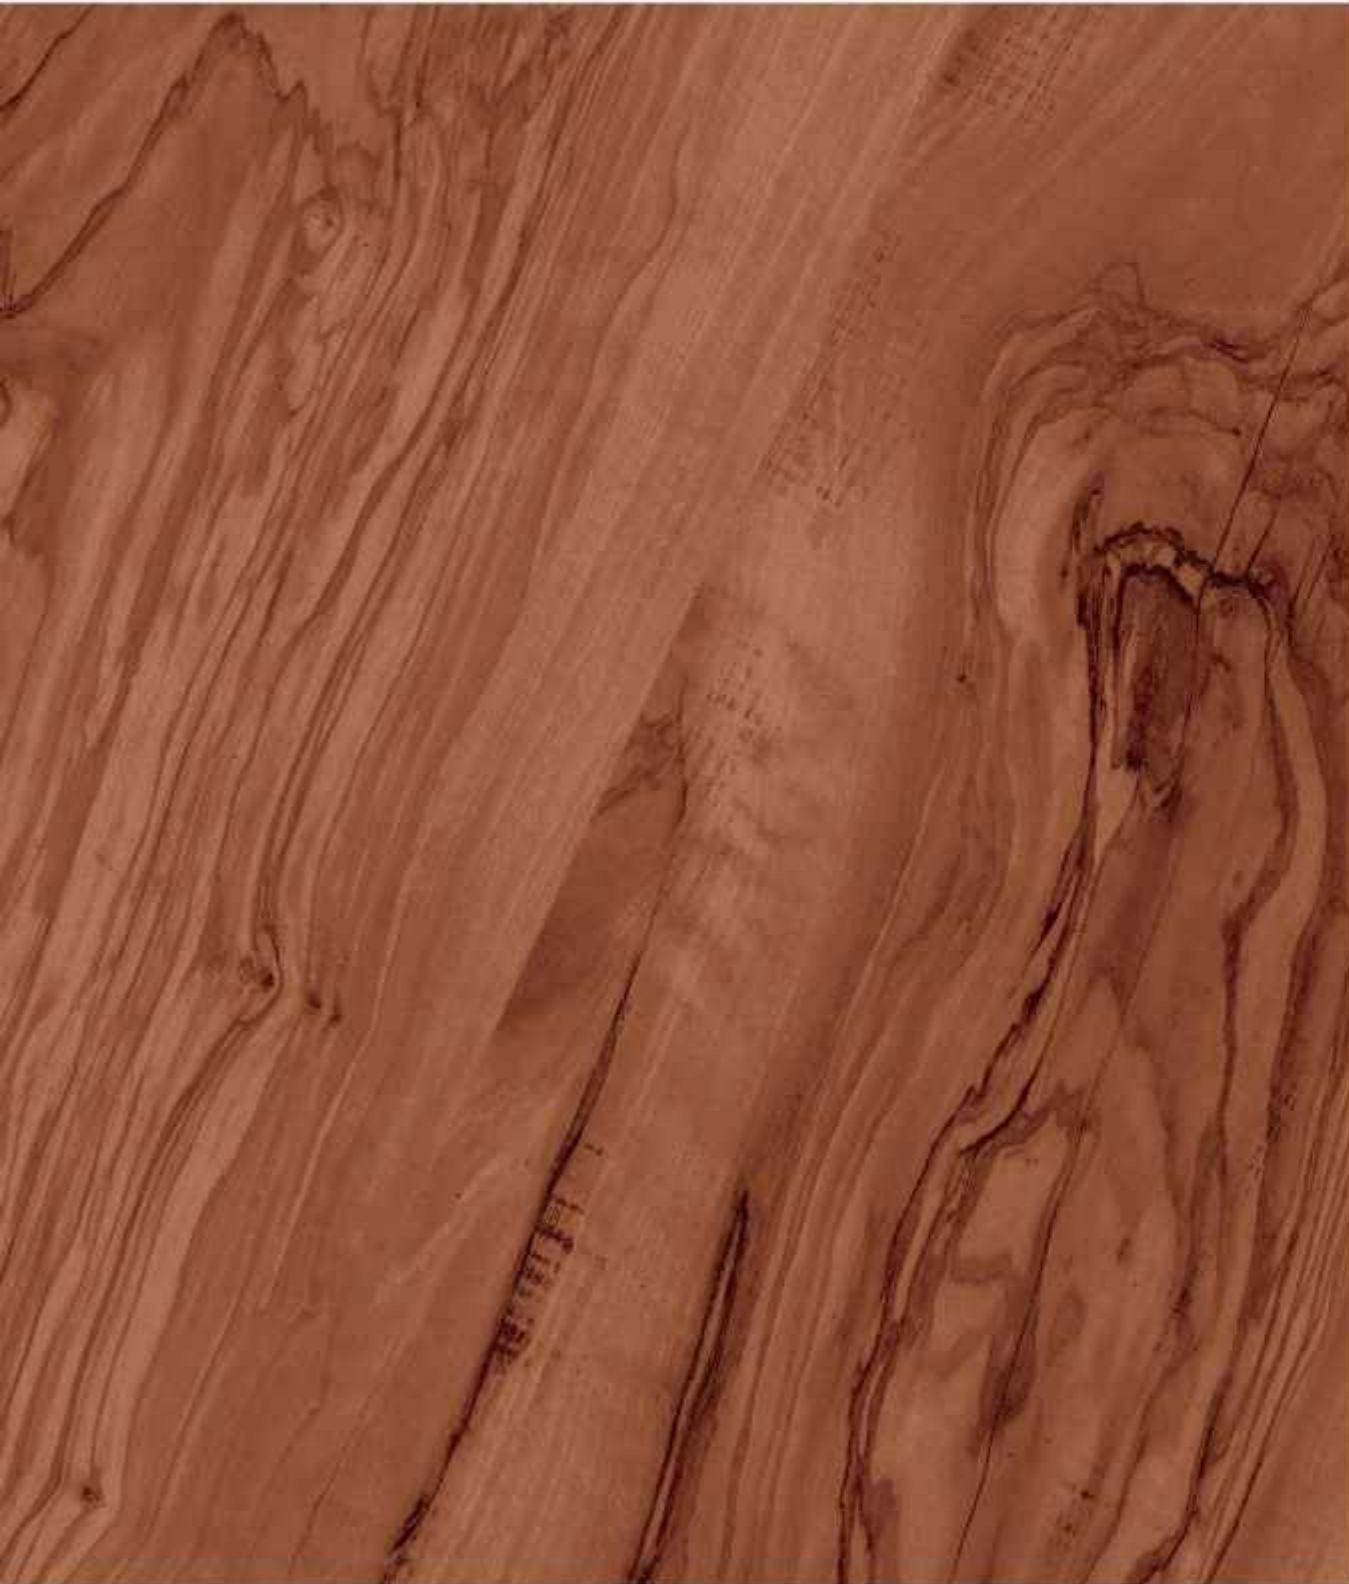

Thickness :
9mm

Glazed
Vitrified Tiles

Status[®]
CERAMIC

600x
1200mm

Carving
Series

HICKORY PECAN

4 Random

Finish :
Carving