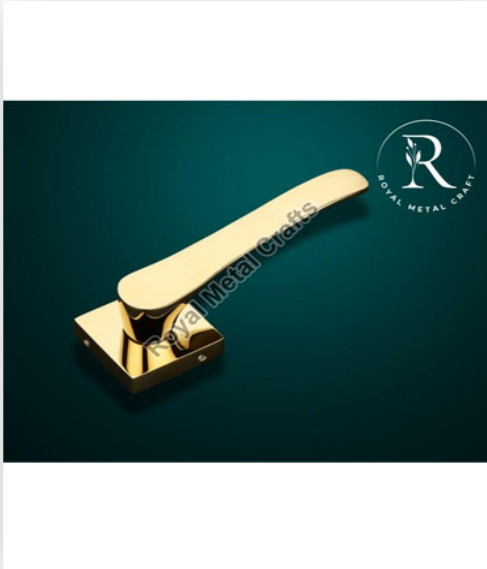

Size : Standard

Type : Fancy

Country of Origin : India

Brass Mortise Handles

Business Type : Manufacturer, Supplier

Materia : Brass

Surface Finishing : Polished

Color : Available in Many Colors

Location : Anywhere in India

Application : Door Fitting

Type : Fancy

Country of Origin : India

Appearance : Classy

Stainless Steel Mortise Handles

Business Type : Manufacturer, Supplier

Material : Stainless Steel

Finishing : Polished

Color : Available in Many Colors

Location : Anywhere in India

Size : Standard

Type : Fancy

Country of Origin : India

Appearance : Classy

Zinc Mortise Handles