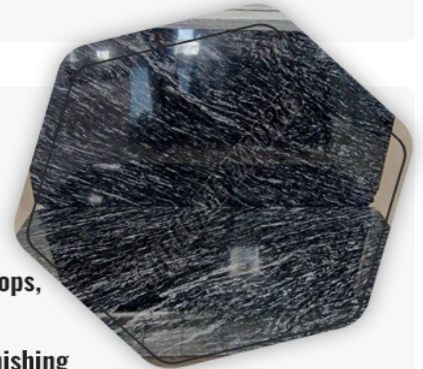

Name of Founder

Mrs. Alka Gupta

Nature of Business

Exporters, Wholesaler, Trader

Black Granite Slab

SPECIFICATIONS

- > Business Type : Exporter, Supplier, Trader
- > Surface Finishing : Polished
- > Shape : Rectangular
- > Color : Black
- > Stone Form : Slab
- > Usage : Staircases, Kitchen Countertops, Flooring
- > Specialities : Stylish Design, Fine Finishing
- > Country of Origin : India

Black Markino Granite Slab

SPECIFICATIONS

- > Business Type : Exporter, Supplier, Trader
- > Surface Finishing : Polished
- > Shape : Rectangular
- > Color : Black Markino
- > Stone Form : Slab
- > Usage : Staircases, Kitchen Countertops, Flooring
- > Specialities : Stylish Design, Fine Finishing
- > Country of Origin : India

Antique Blue Limestone Slab

SPECIFICATIONS

- > Business Type : Exporter, Supplier, Trader
- > Material : Limestone
- > Surface Finishing : Polished
- > Shape : Rectangle
- > Color : Blue
- > Application : Flooring
- > Pattern : Plain
- > Type : Blue Limestone