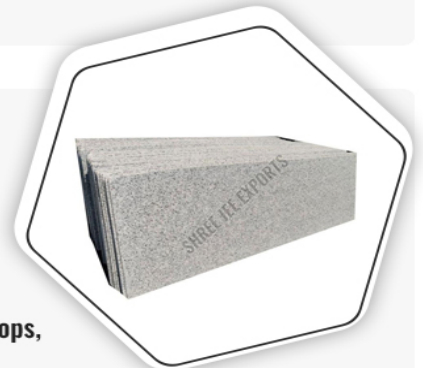

China White Granite Slab

SPECIFICATIONS

- > Business Type : Exporter, Supplier, Trader
- > Material : Granite
- > Surface Finishing : Polished
- > Shape : Rectangular
- > Color : China White
- > Stone Form : Slab
- > Usage : Staircases, Kitchen Countertops, Flooring
- > Specialities : Stylish Design, Fine Finishing