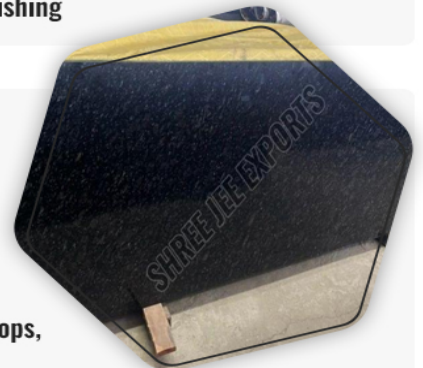

Rajasthan Black Granite Slab

SPECIFICATIONS

- > Business Type : Exporter, Supplier, Trader
- > Material : Granite
- > Surface Finishing : Polished
- > Shape : Rectangular
- > Color : Black
- > Stone Form : Slab
- > Usage : Staircases, Kitchen Countertops, Flooring
- > Specialities : Stylish Design, Shiny Looks