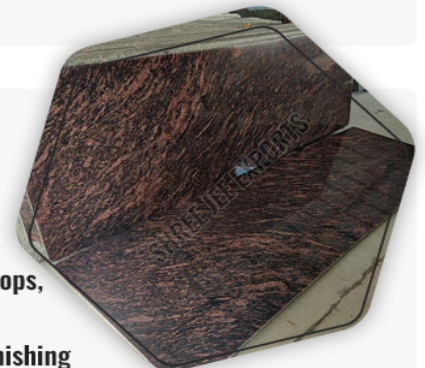

Silky Brown Granite Slab

SPECIFICATIONS

- > Business Type : Supplier
- > Material : Granite
- > Surface Finishing : Polished
- > Shape : Square
- > Color : Silky Brown
- > Usage : Staircases, Kitchen Countertops, Flooring
- > Specialities : Stylish Design, Fine Finishing
- > Country of Origin : India