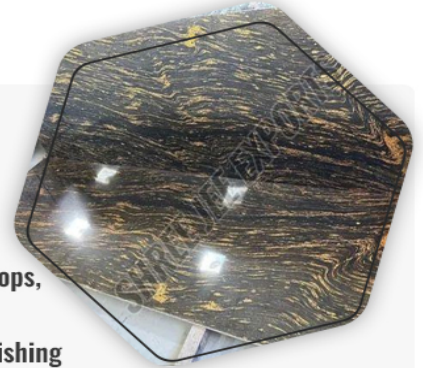

Golden Markino Granite Slab

SPECIFICATIONS

- > Business Type : Exporter, Supplier, Trader
- > Surface Finishing : Polished
- > Shape : Rectangular
- > Color : Golden Markino
- > Stone Form : Slab
- > Usage : Staircases, Kitchen Countertops, Flooring
- > Specialities : Stylish Design, Fine Finishing
- > Country of Origin : India