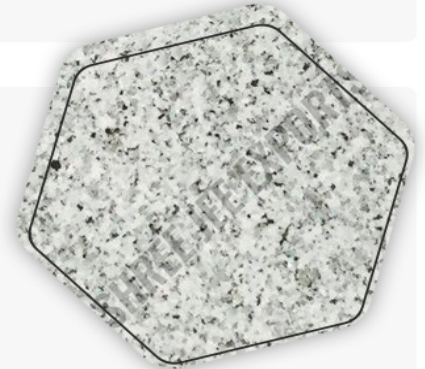

Salt And Pepper Granite Slab

SPECIFICATIONS

- > Business Type : Exporter, Supplier, Trader
- > Surface Finishing : Polished
- > Shape : Rectangular
- > Variety : Premium
- > Specialities : Fine Finishing, Antibacterial
- > Country of Origin : India