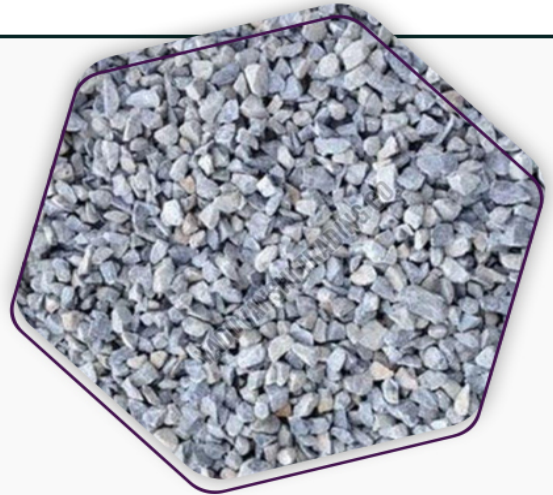

10mm Stone Grit

- > Business Type : Manufacturer, Supplier
- > Material : Stone
- > Color : Grey
- > Application : Construction Use
- > Size : 10mm
- > Packaging type : loose
- > Country of Origin : India