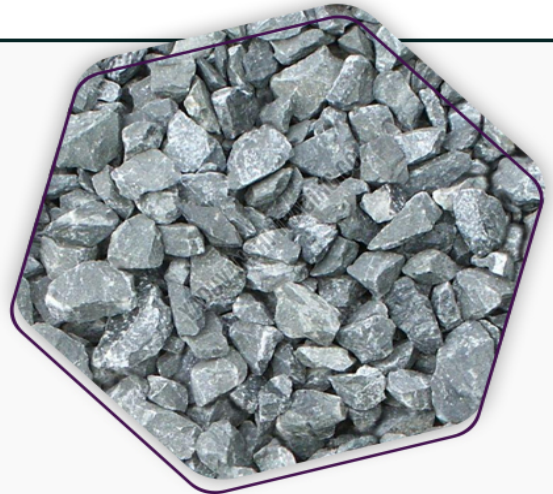

20mm Stone Grit

- > Business Type : Manufacturer, Supplier
- > Color : Grey
- > Application : Construction Use
- > Size : 20mm
- > Packaging Size : 50-100kg
- > Country of Origin : India
- > Packaging type : loose