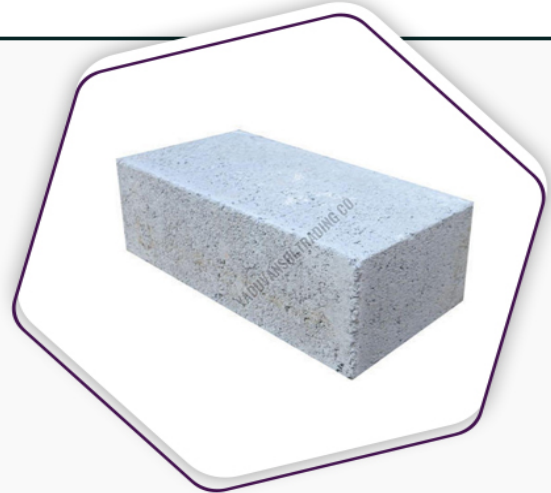

Cement Stone Dust Brick

- › Business Type : Manufacturer, Supplier
- › Material : Cement
- › Shape : Rectangular
- › Color : Grey
- › Usage : Construction Use
- › Packaging type : loose
- › Country of Origin : India