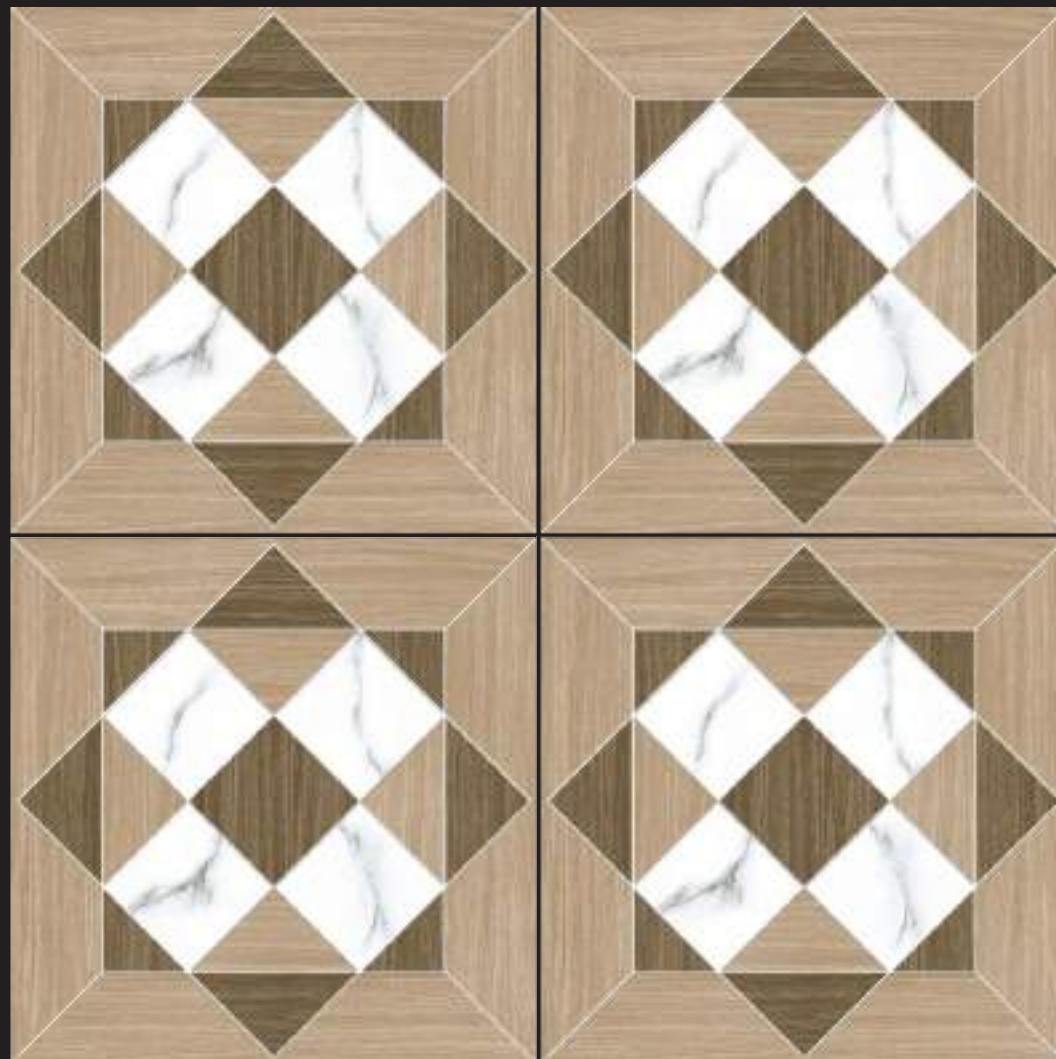

SERIES
Plain

Finish
Rustic

Randoms
Single

4124

Size
600X 600 MM

SERIES
Plain

Finish
Rustic

Randoms
Single