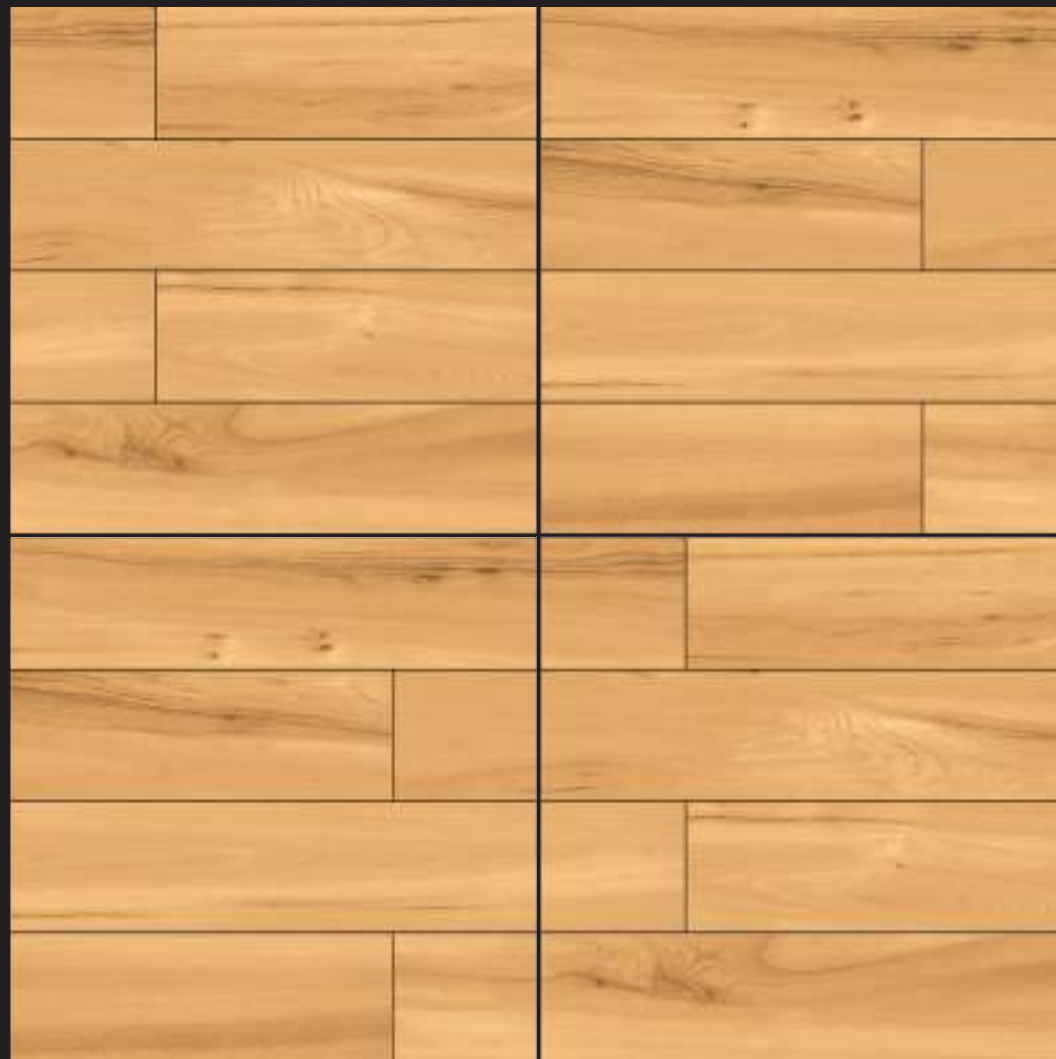

4132

Size
600X 600 MM

SERIES
Plain

Finish
Rustic

Randoms
Single

4154

Size
600X 600 MM

SERIES
Plain