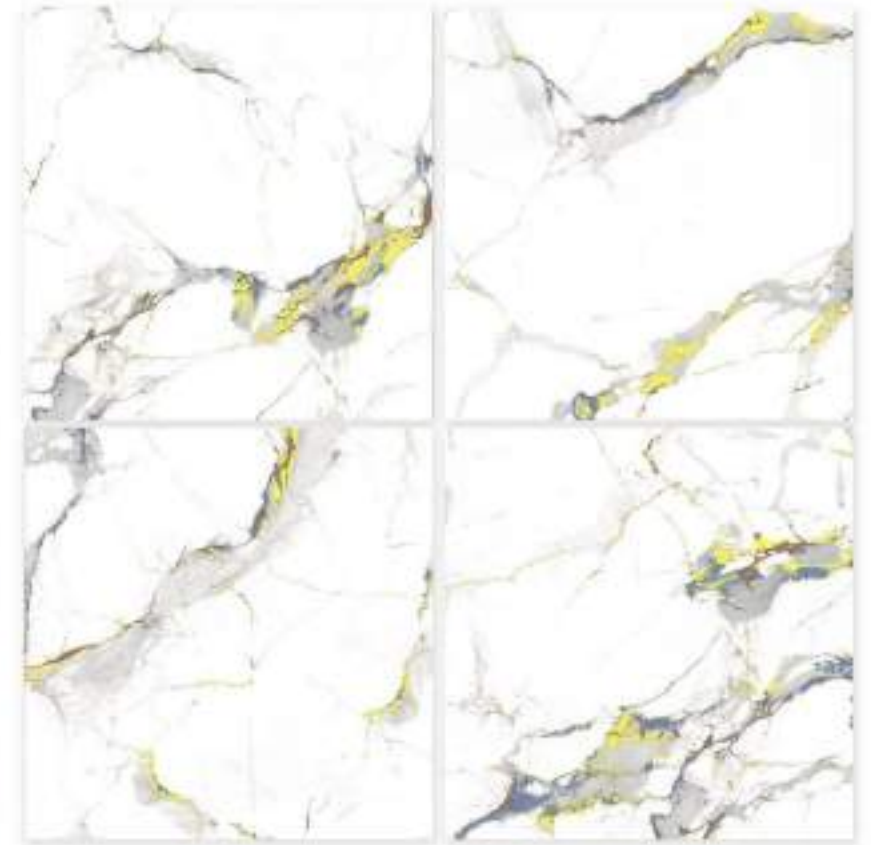

100%
WATER PROOF

Random Series

RANDOM

91122

RANDOM

91122

600X600mm

CARVING
collection