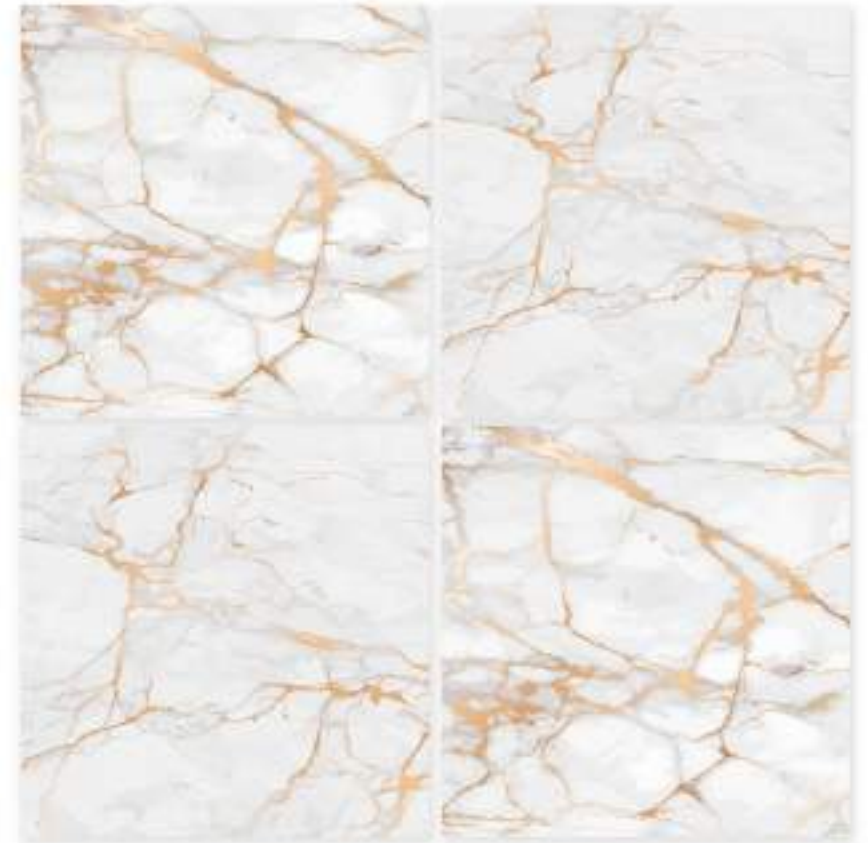

RANDOM

91024

600X600mm

CARVING
collection