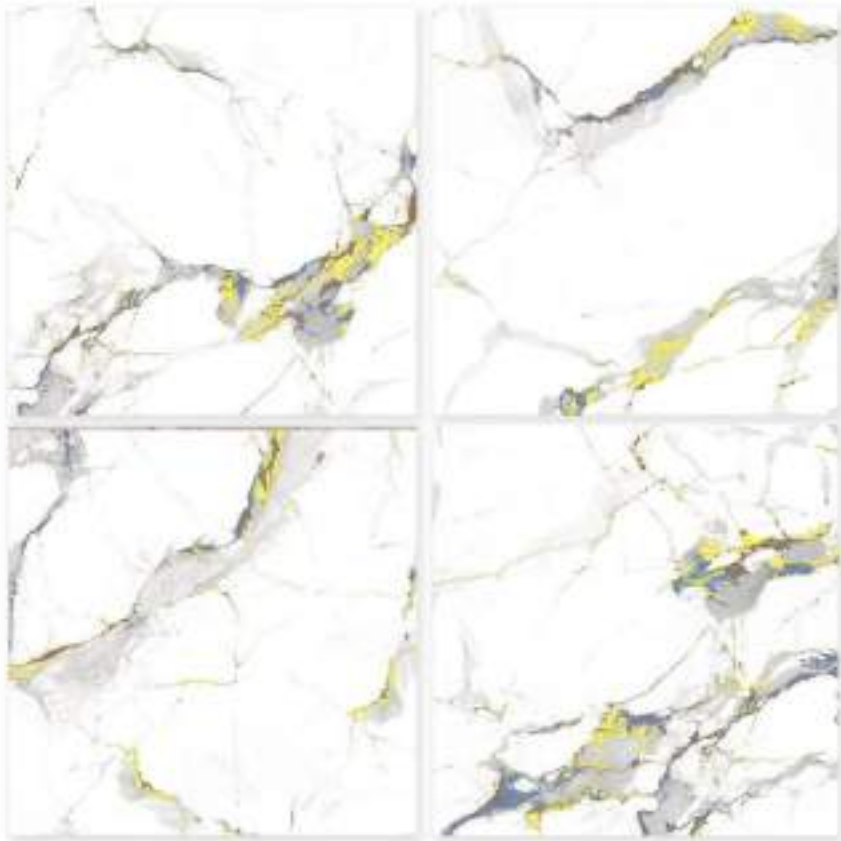

100%
WATER PROOF

Random Series

RANDOM

91122

RANDOM

91122

600X600mm

CARVING
collection