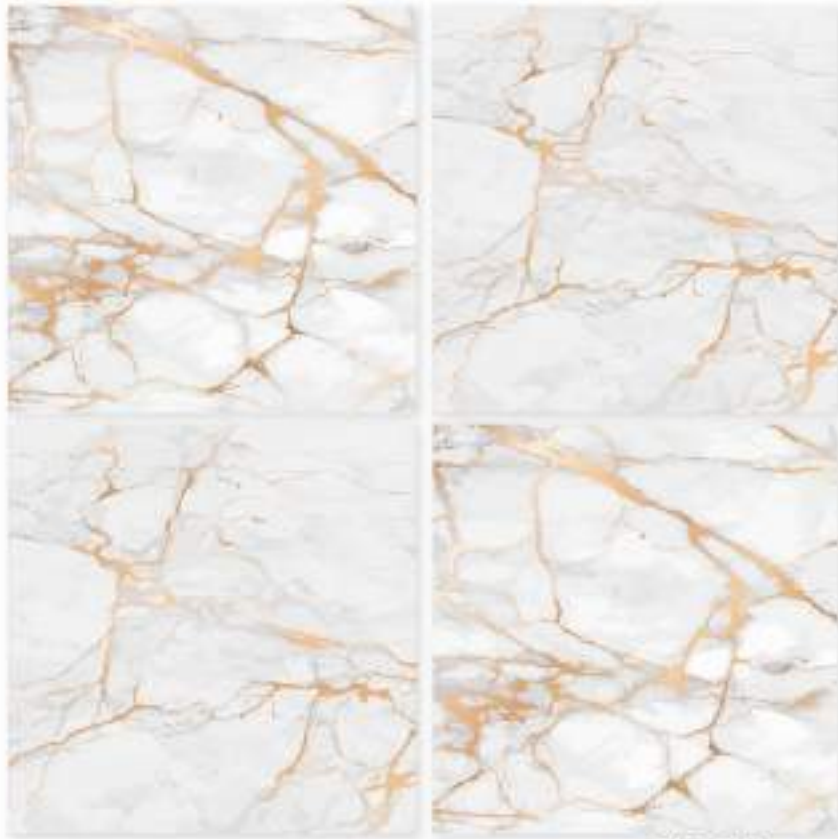

RANDOM

91022

600X600mm

CARVING
collection

91022

100%
WATER PROOF

Random Series

RANDOM