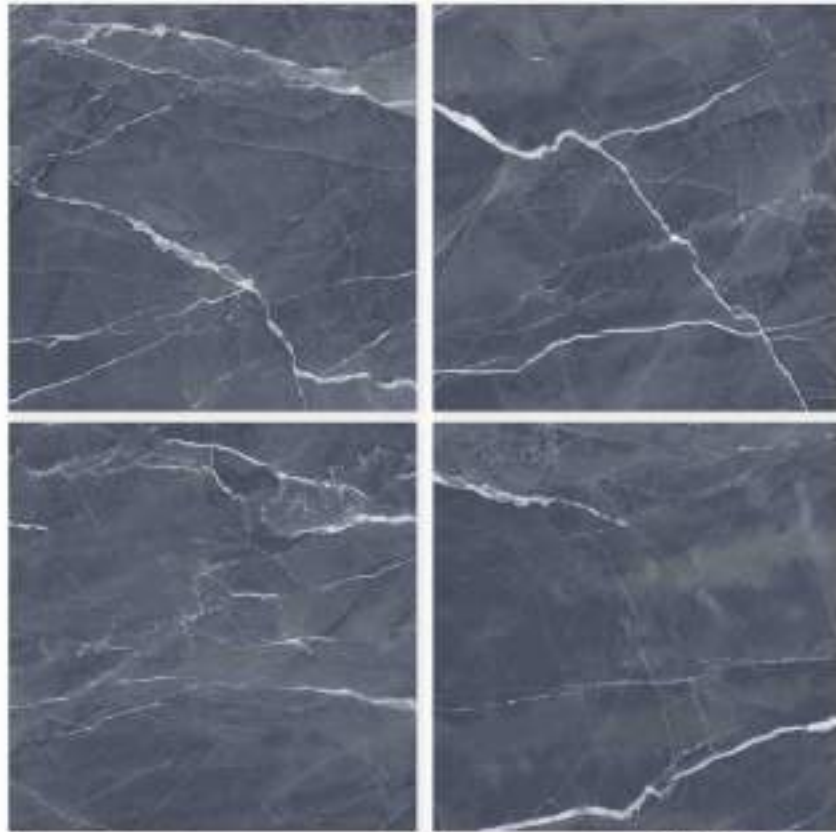

Random
Series

RANDOM

91027