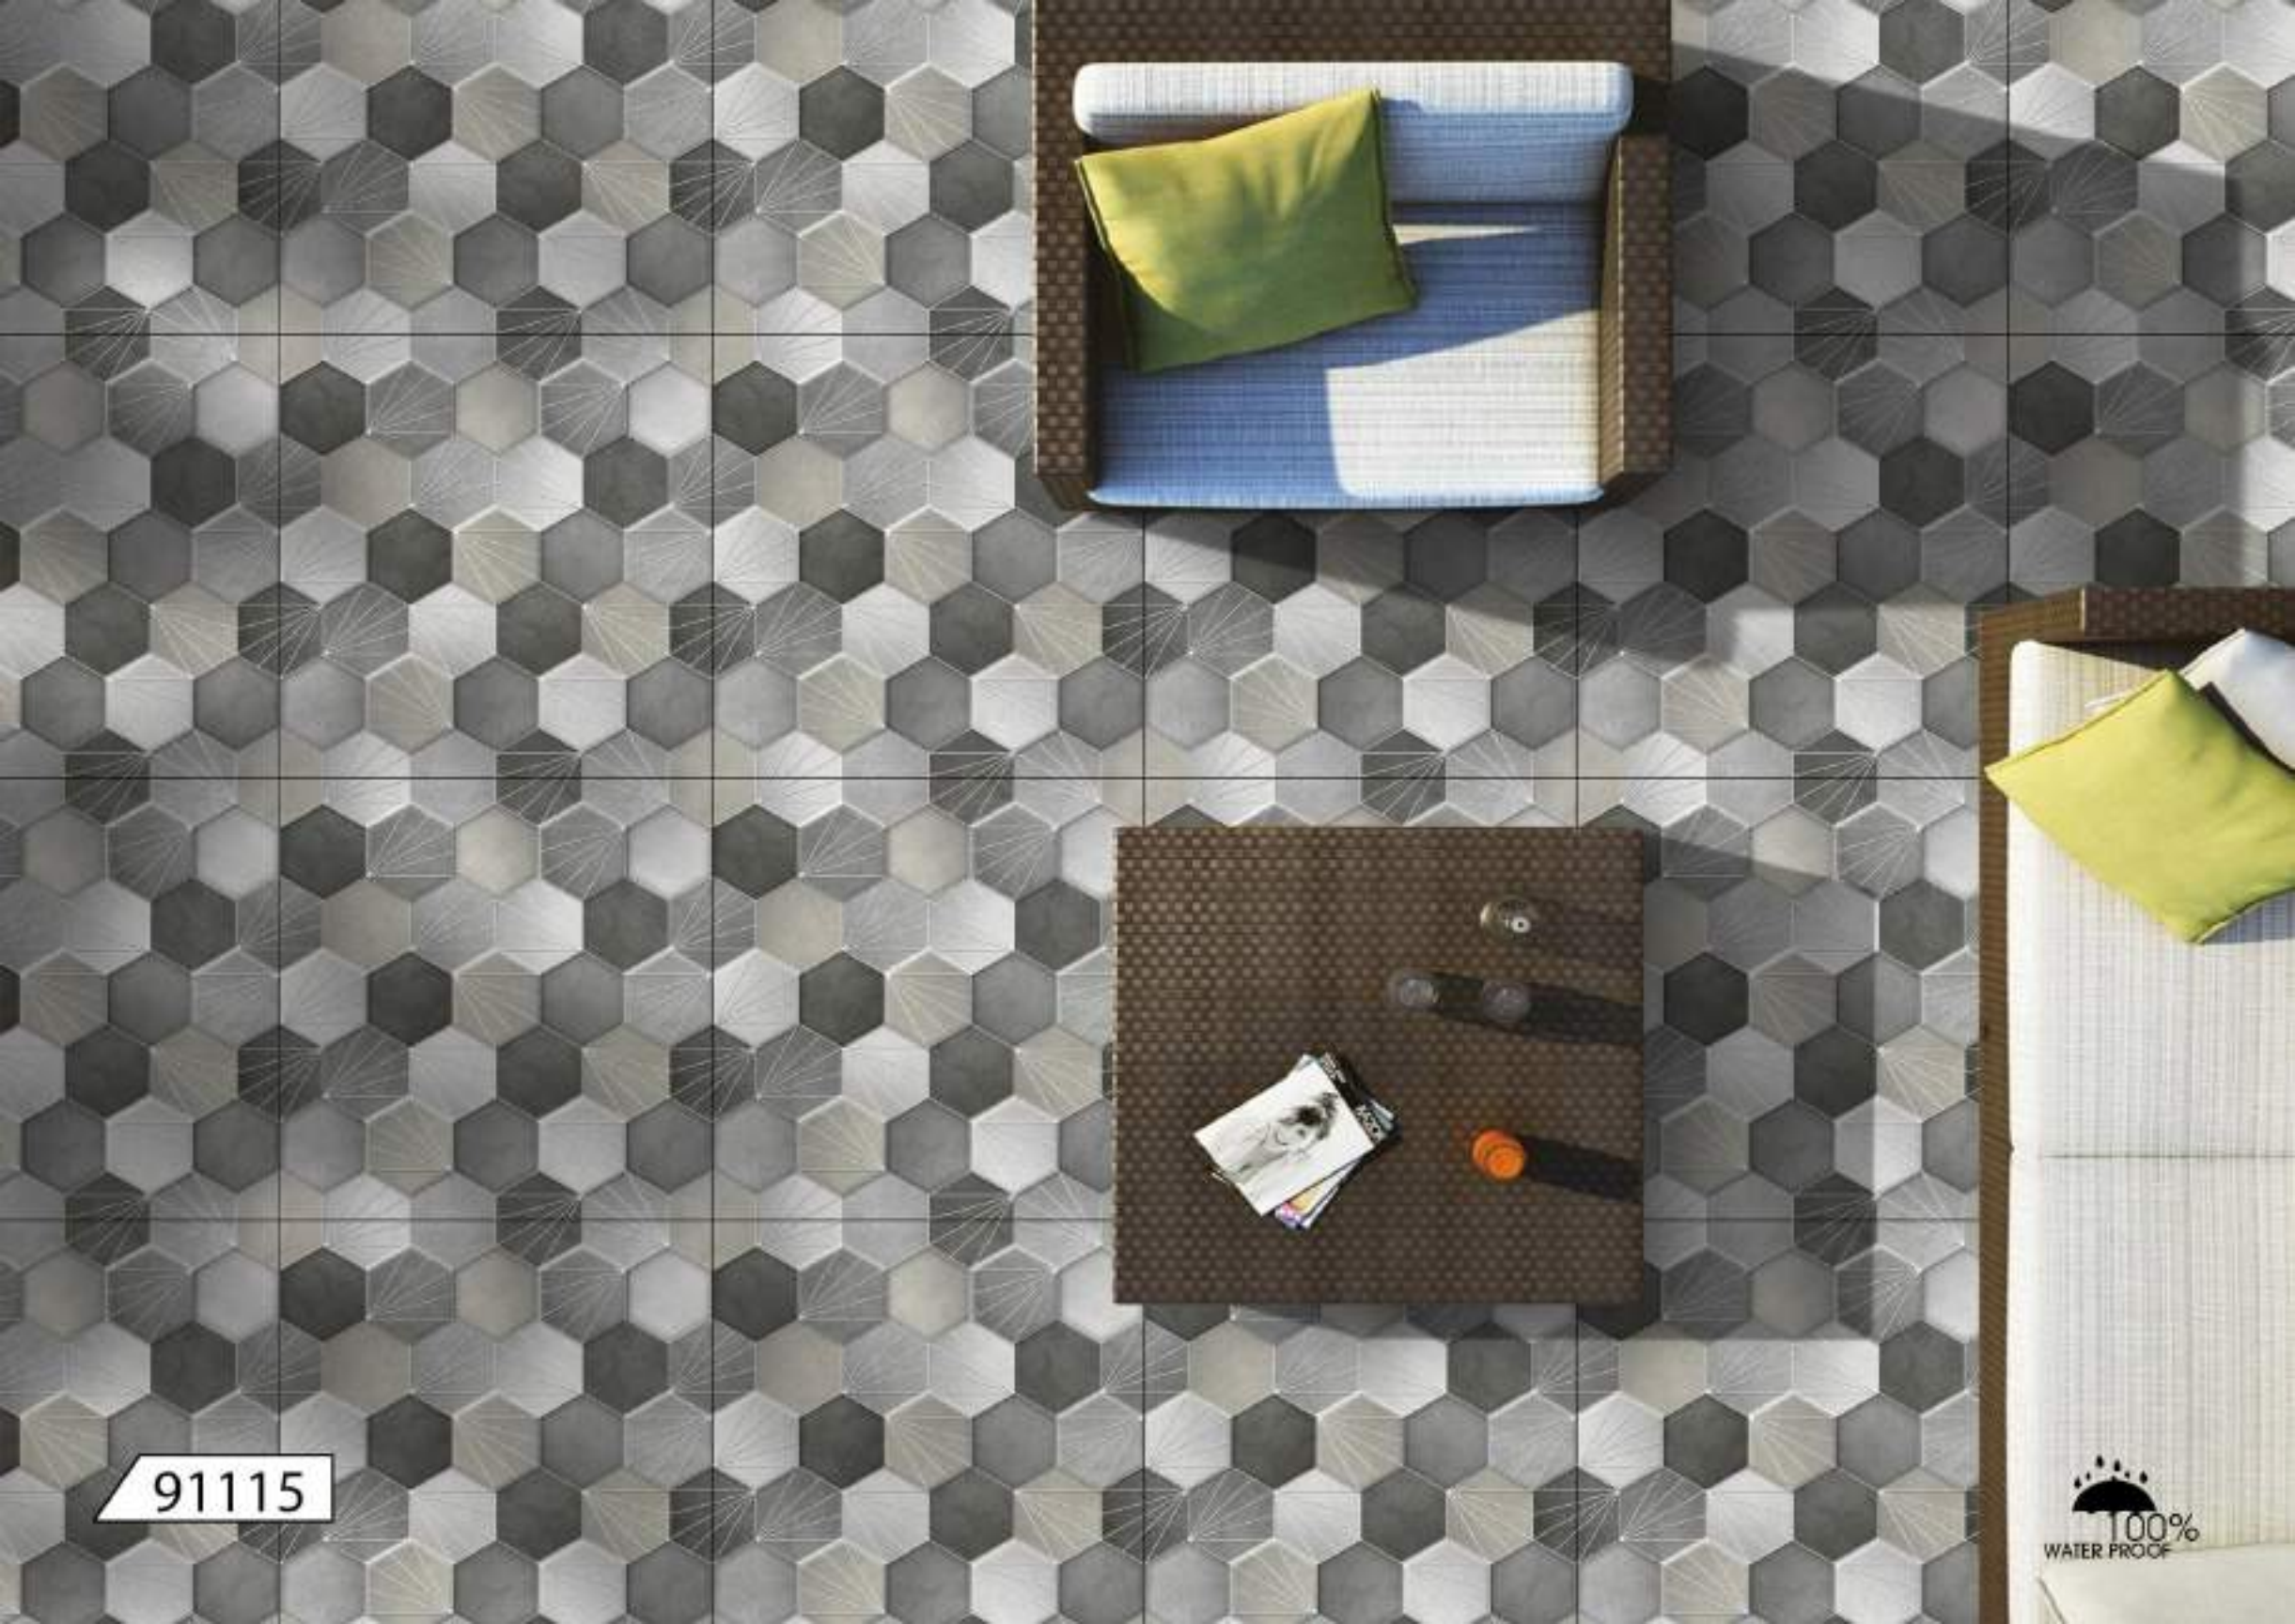

Modernist
space a perfect look

91111

100%
WATER PROOF

SPECTILLA
EXPORTS

CARVING
collection

600x600mm
Finish : **MATT**

91109

91110

91111

91112

Modernist
space a perfect look

91115

100%
WATER PROOF

SPECTILLA
EXPORTS

CARVING
collection

600x600mm
Finish : **MATT**