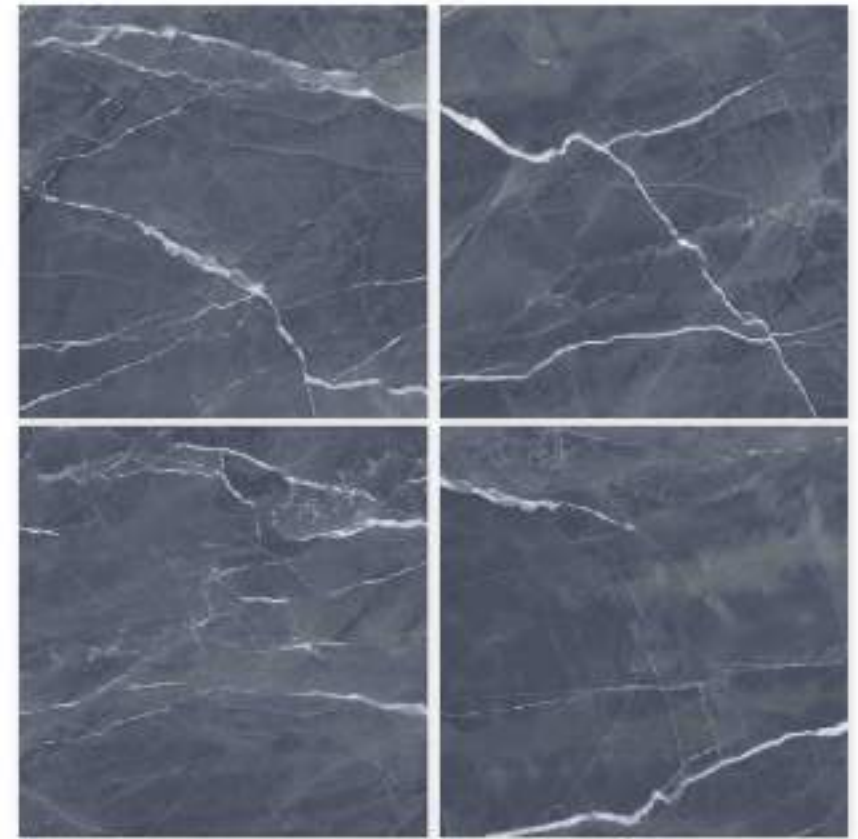

RANDOM

91027

600X600mm

CARVING
collection