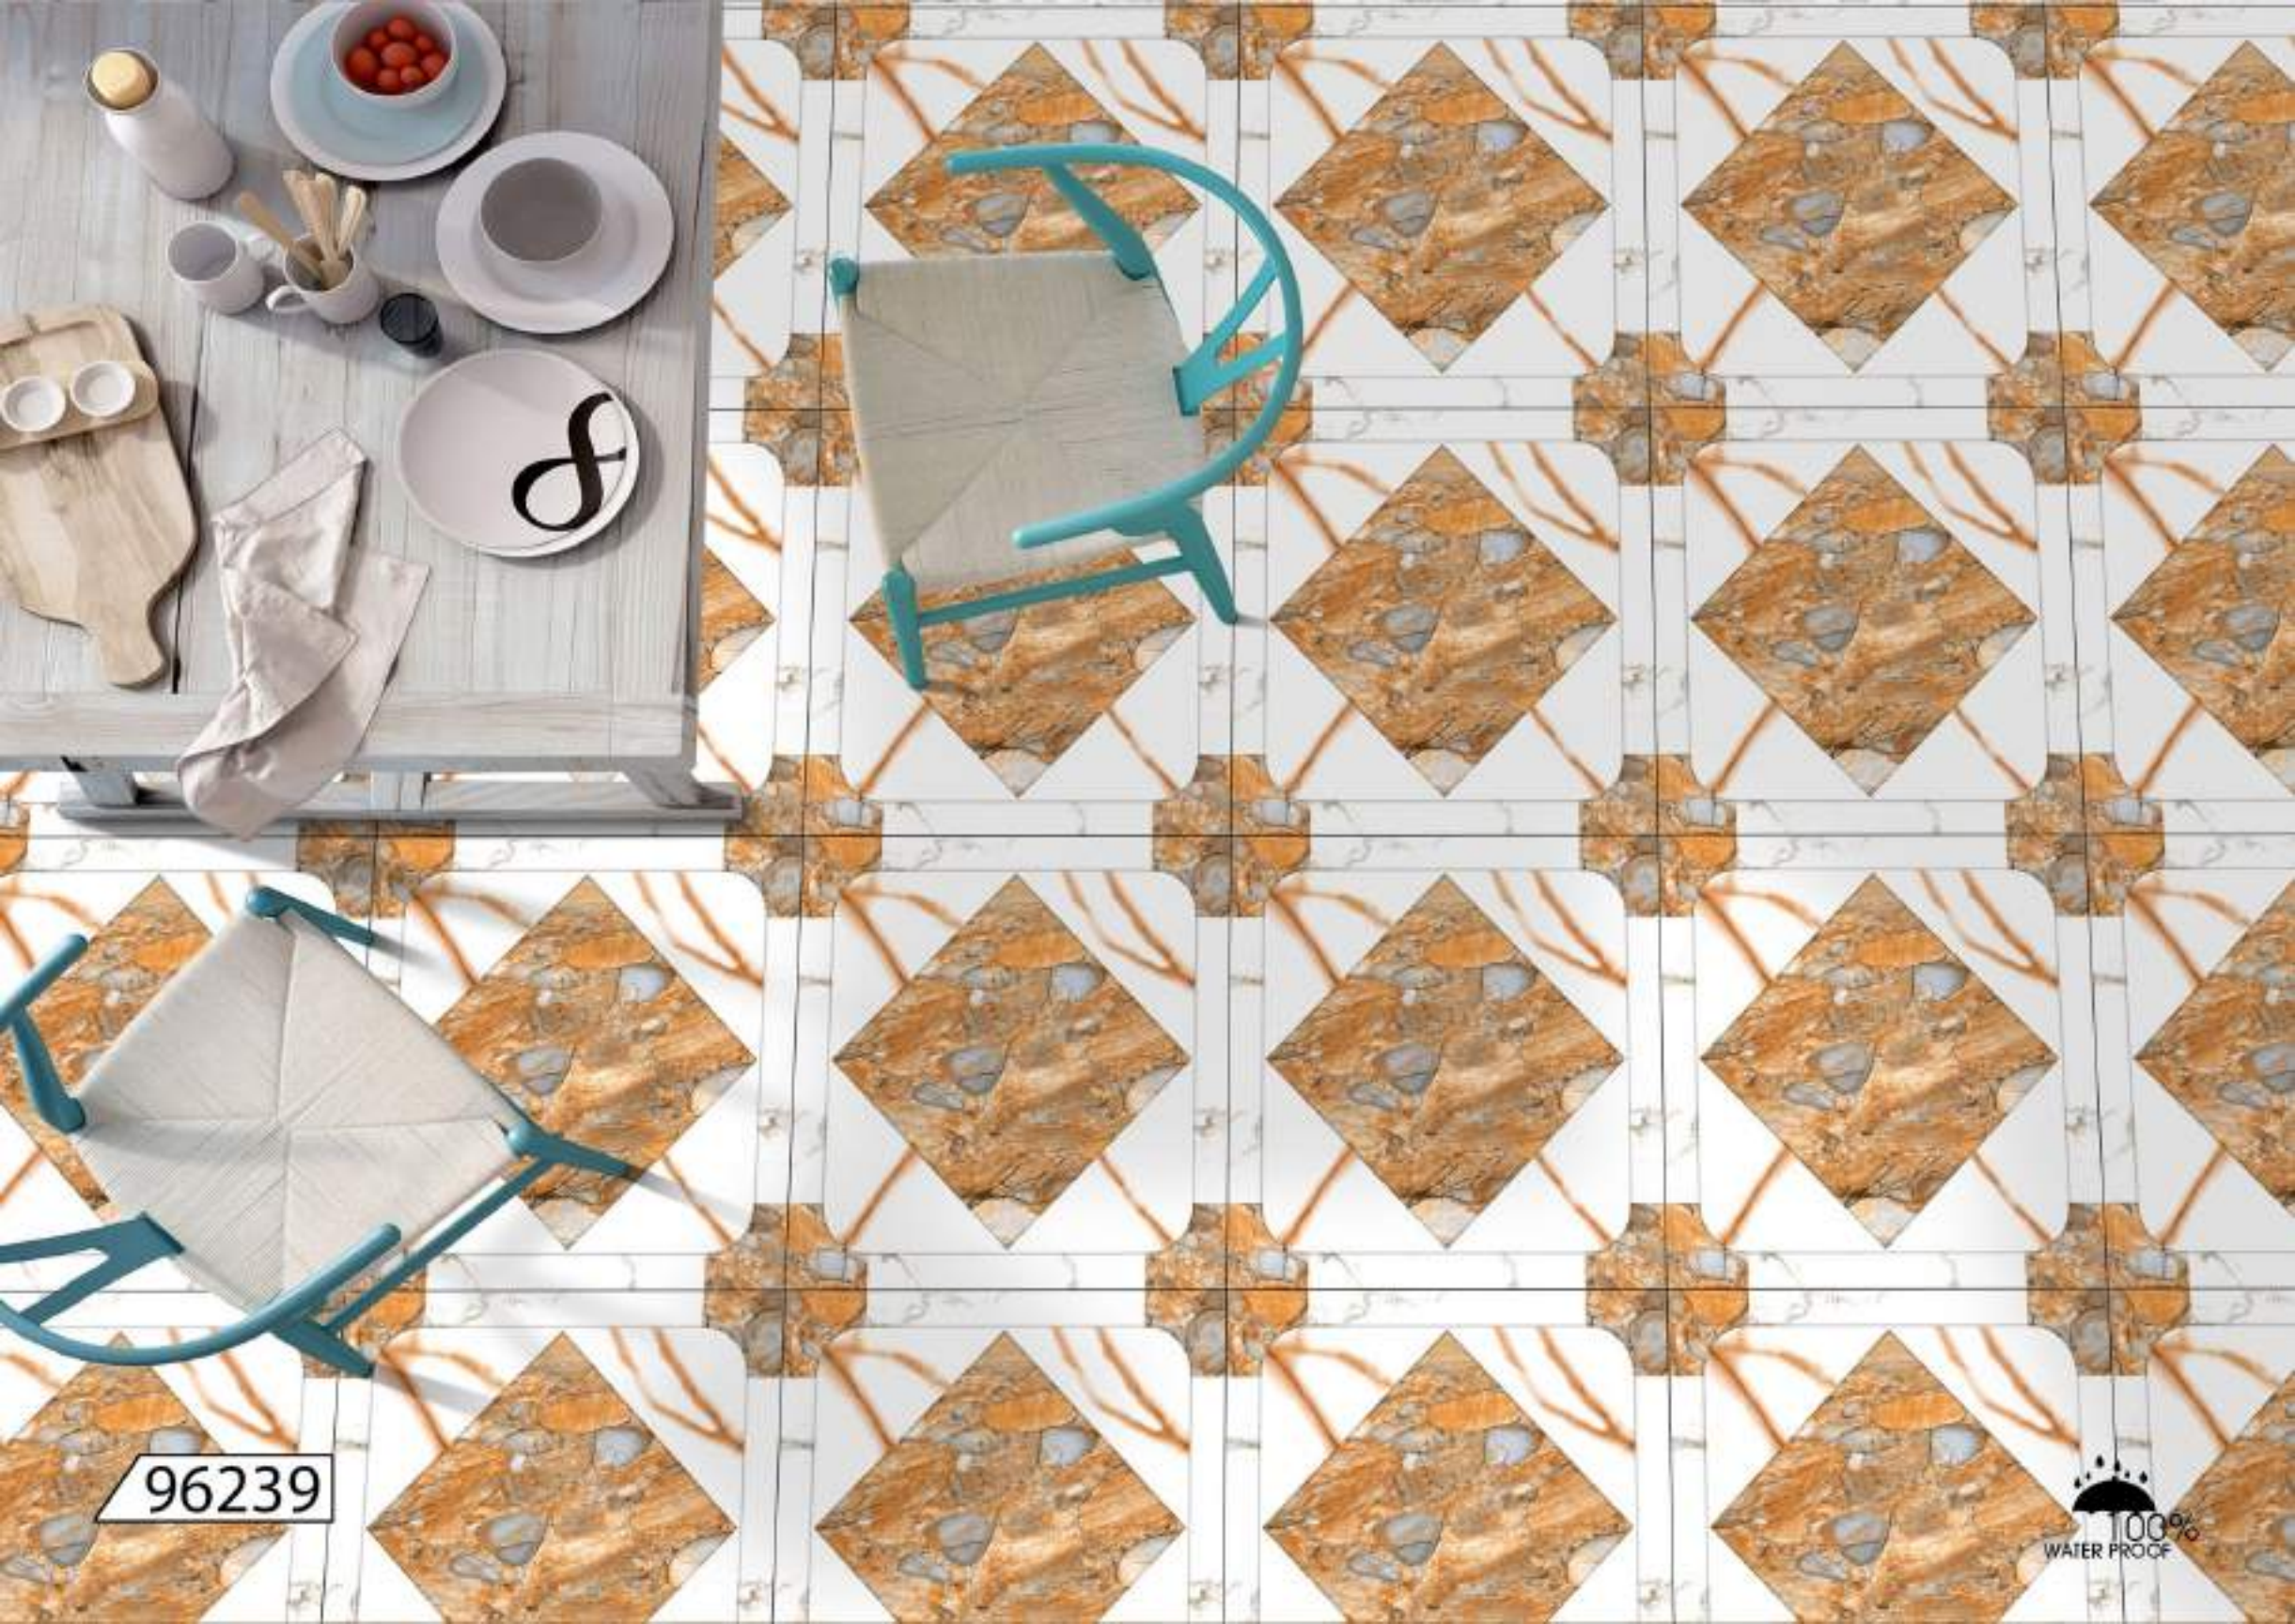

# GALICHA

collection

**600x600mm**  
Finish : **MATT**

96239

96240

96241

96242

**Modernist**  
space a perfect look