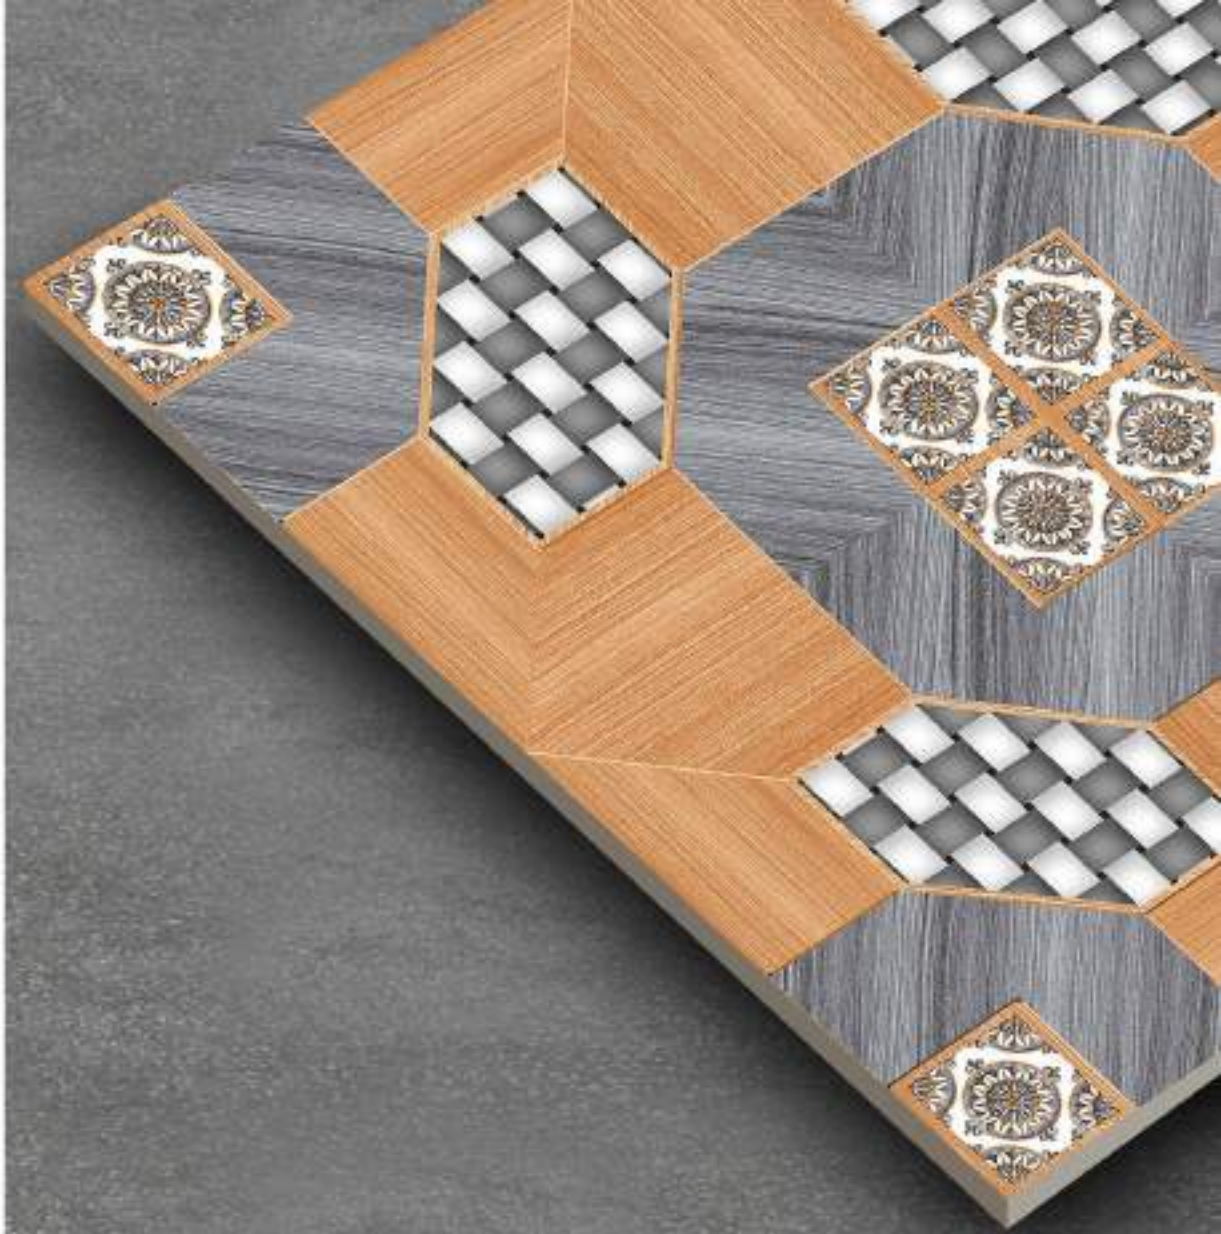

Modernist
space a perfect look