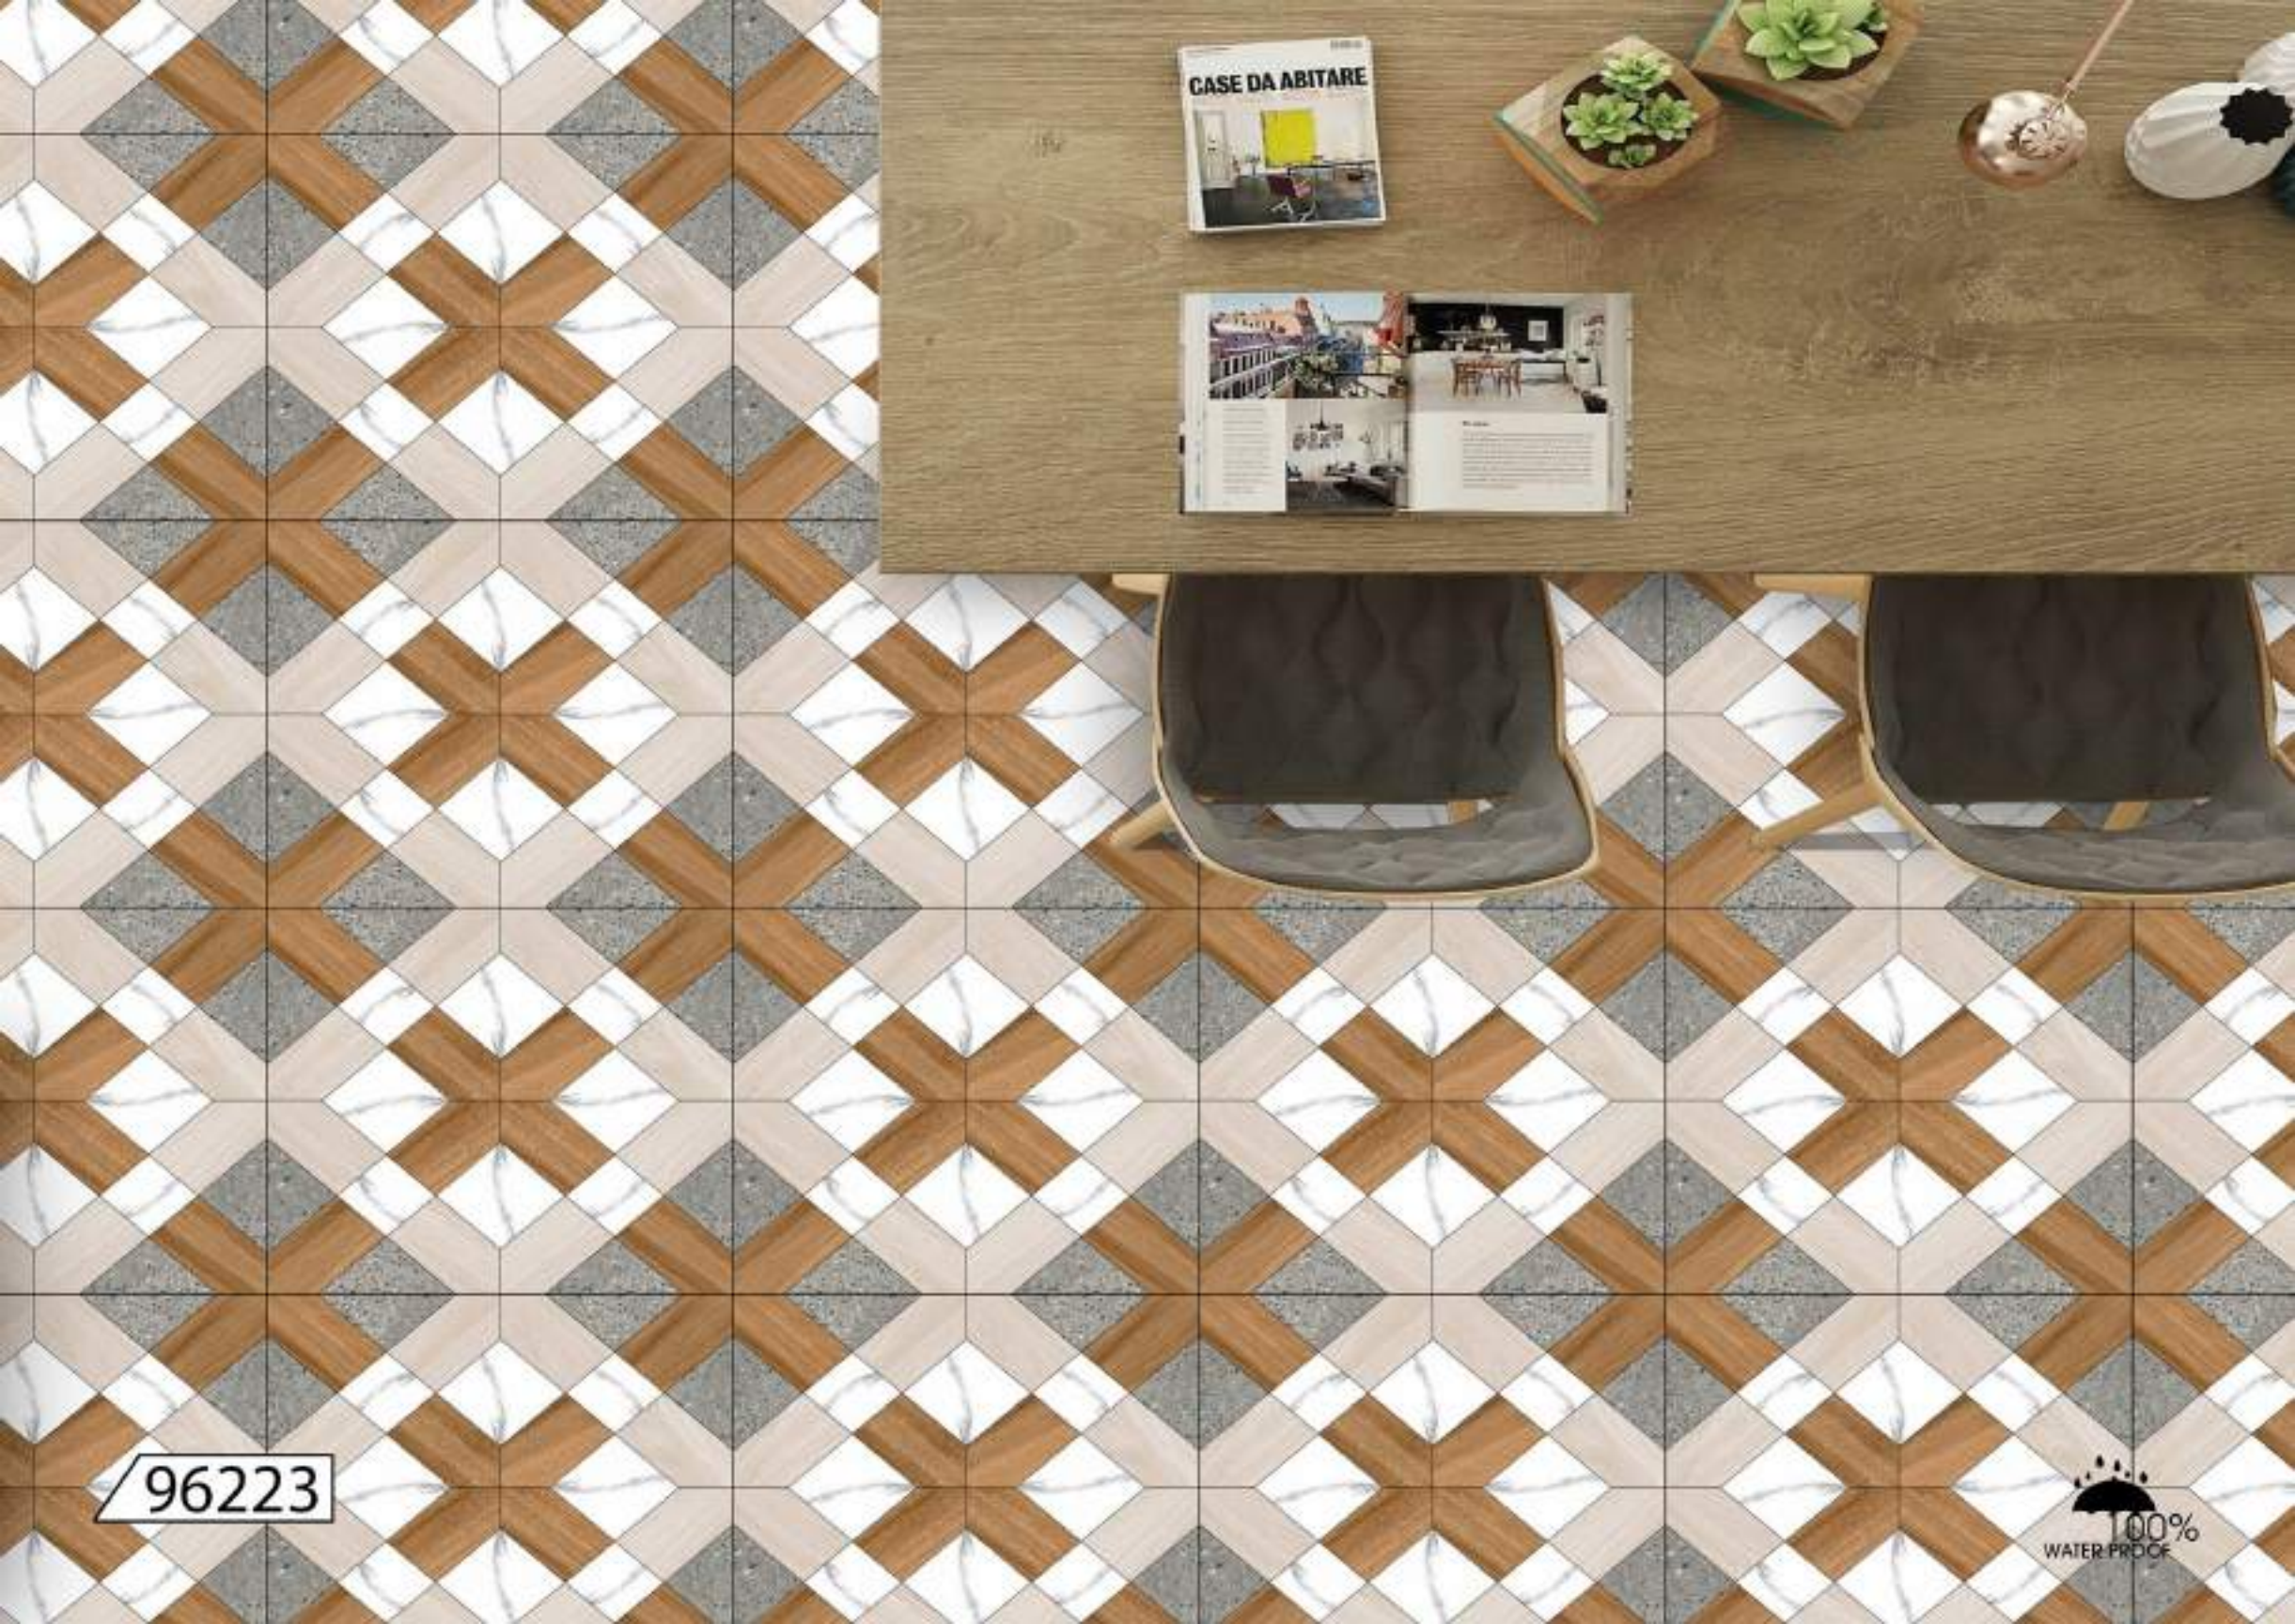

# GALICHA

collection

**600x600mm**  
Finish: **MATT**

96223

96224

96225

96226

**Modernist**  
space a perfect look