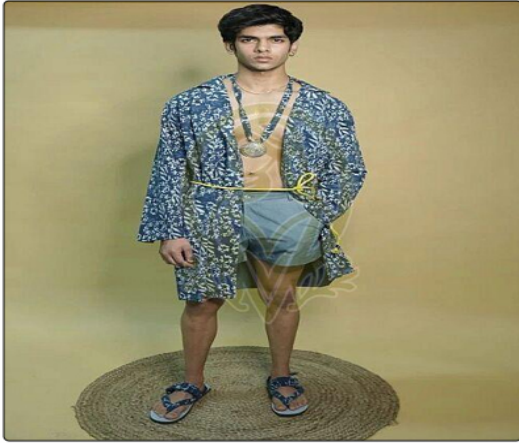

PRODUCTS

Mens Blue Cotton Co-Ord Set