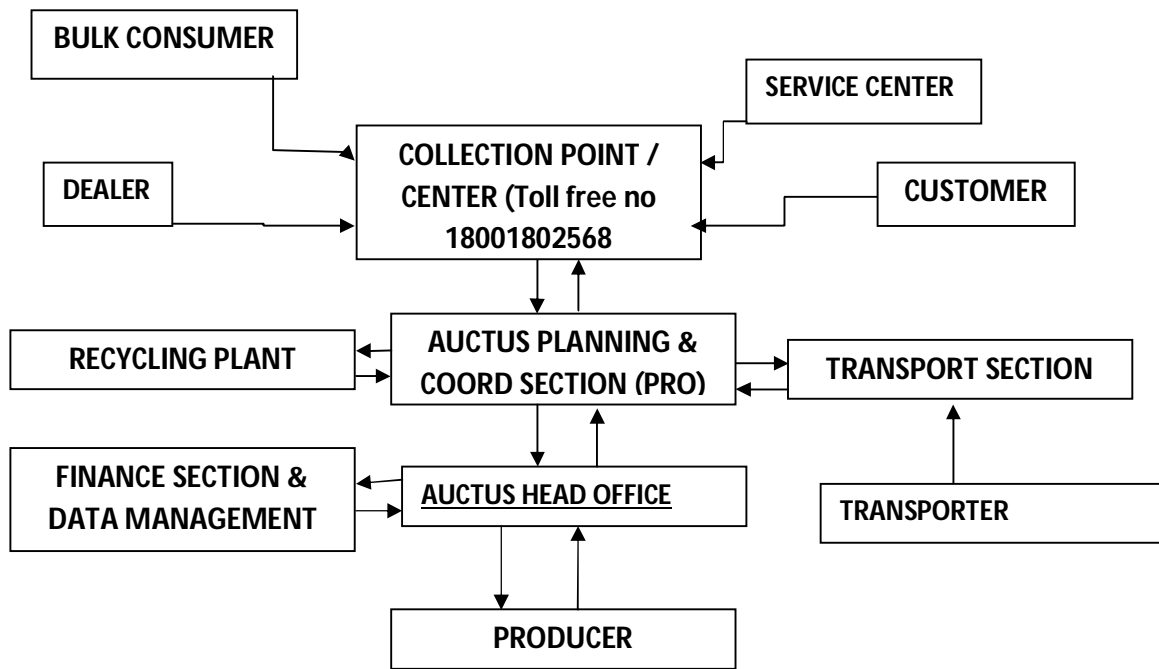

FUNCTIONAL ORGANISATION FOR TAKE BACK OF WEEE BY PRO

MOVEMENT AND PROCESSING OF WEEE – FLOW CHART