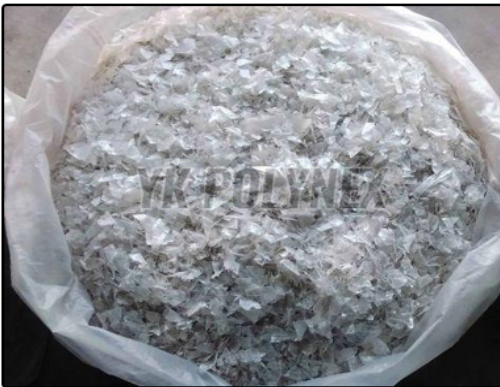

Form : Flakes

Type : Pet Bottle Flakes

Grade : A Grade

Material : PET

Packaging Type : Bag

Application : Recycling Or Manufacturing Processes

COLD WASHED PET BOTTLE FLAKE

Business Type : Exporter, Supplier, Trader