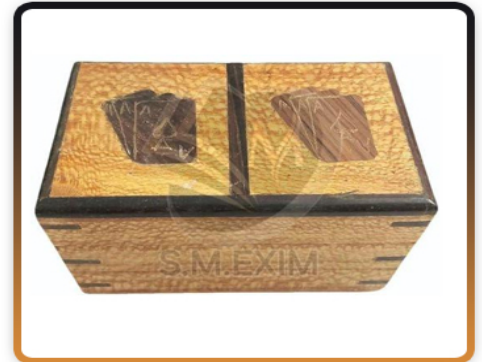

Pinewood Wooden Card
Box