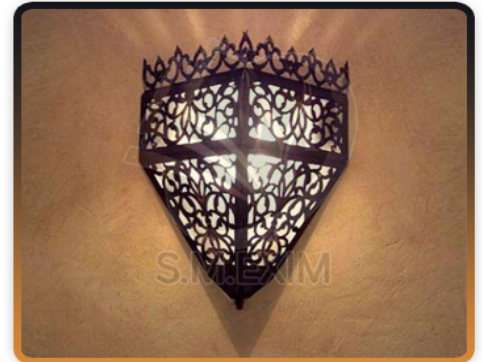

Brass Antique Candle
Lantern

Decorative Cup Plate
Candle Lantern

Decorative Iron Glass
Lantern Set

Decorative Metal Duck
Shaped Tealight Lantern

Geometric Colorful
Glass Hanging Lantern

Iron Handmade
Decorative Candle
Lantern

Silver Cup Shape Metal
Candle Lantern

Vintage Style Brass Ship
Lantern

+91-8979589999

smexim.mbd@gmail.com

PRODUCT

SM Exim

Antique Moroccan Brass Wall Light

Brass LED Arabic Moroccan Wall Lamp

Decorative Vintage Metal Moroccan Wall Lamp

Handmade Diamond Shape Brass Wall Lamp

Handmade Moroccan Style Brass Wall Sconce

Islamic Style Metal Wall Light

Moroccan Style Henna Wall Sconce Lamp

Vintage Moroccan Wall Sconce