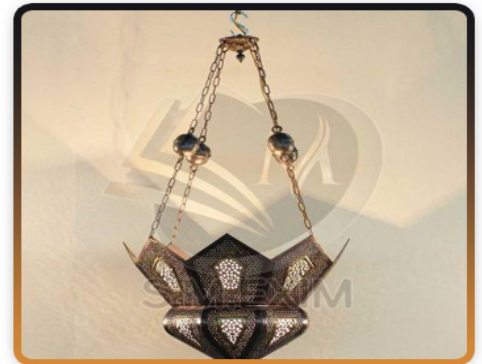

Vintage Moroccan Conical Brass Hanging Chandelier