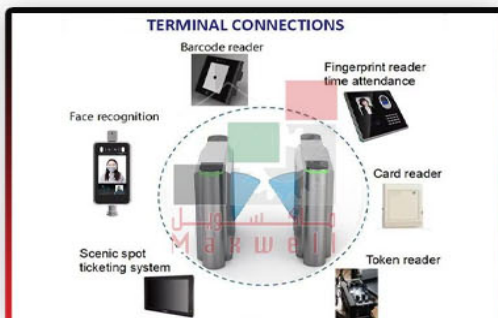

Idea Automatic Gate Barrier

Maxwell Automatic Gate Barrier

Nice Spa Boom Barrier System

Access Card Reader Gate Barrier

RFID Card Reader Gate Barrier

Aluminium Boom Barrier Arm

Folding Boom Barrier Arm

Heavy Duty Boom Arm

LED Boom Barrier Arm

Telescopic Boom Arm

Aluminum Frame Automatic Sliding Door

Automatic Motion Sliding Glass Door

Automatic Revolving Door

Automatic Telescopic Door

Biometric Tripod Turnstile

Face Recognition Turnstile

Qr Code Scanner Turnstile

RFID Card Access Turnstile

Turnstile Access Control System

Automatic Flap Barrier

Full Height Turnstile

Swing Barrier Turnstile

Tripod Turnstile

High Speed PVC Door