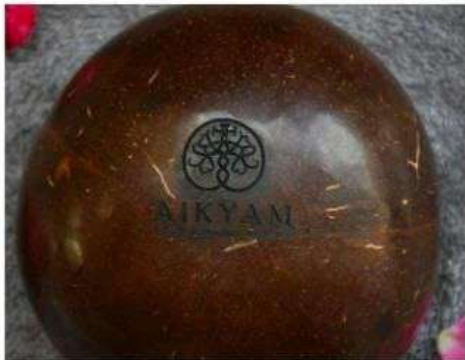

## DUAL TONE FINISH BOWL WITH RING

250 ML each

Combination of  
Matte & Glossy

## JUMBO BOWL WITH RING LINES

400- 700 ML

Combination of  
Matte & Glossy