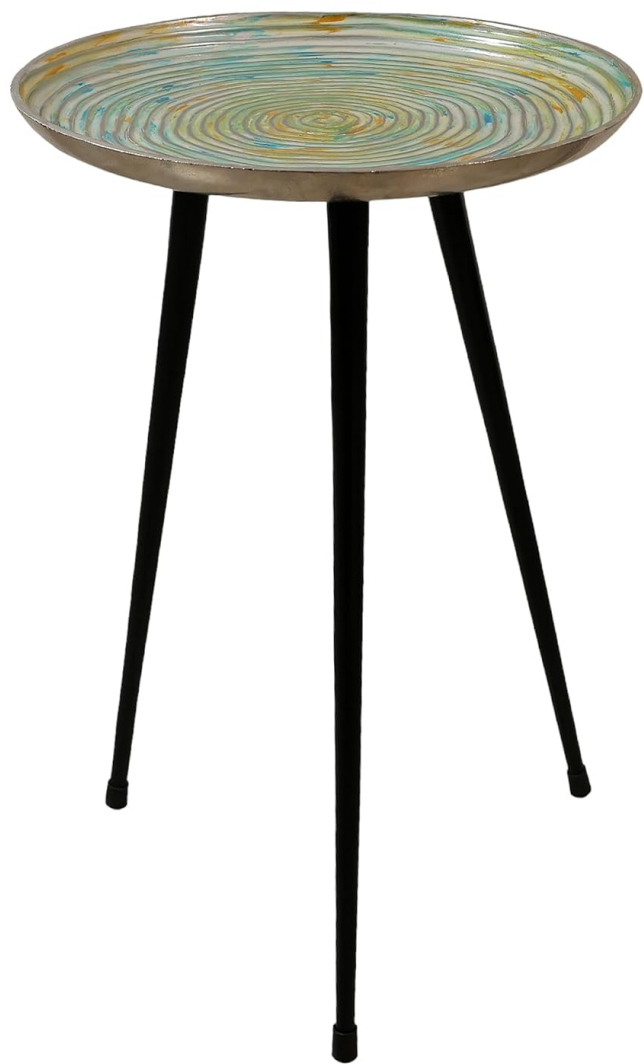

BULAND HANDICRAFT
AN ELEGANT LIVING HOME CONCEPT OF FINE ART

Manufacturer and Exporter

ITAM NO – BH-91101
SIZE – 12x12x20 Inch