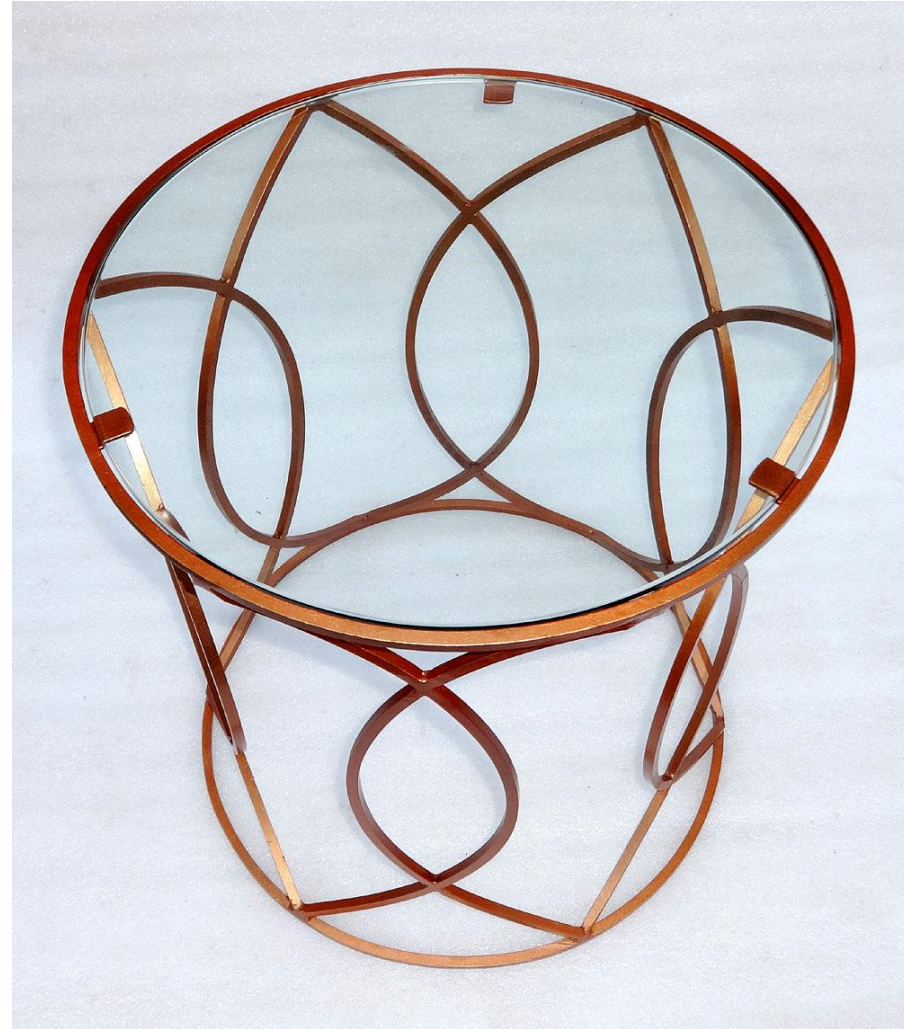

**Iron & Toughened Glass**

**BH-004 S**

**Iron Accent table with toughend plain glass (Dia Large - 20.1/4" X 20.1/4" ; Ht: 21") (Small : 18" Dia; Ht: 19.5")**

**Iron & Toughened Glass**

**BH-005**

**Iron Bronze Table with taughened plain glass (Dia - 16.1/4" X 15" ; Ht: 26")**