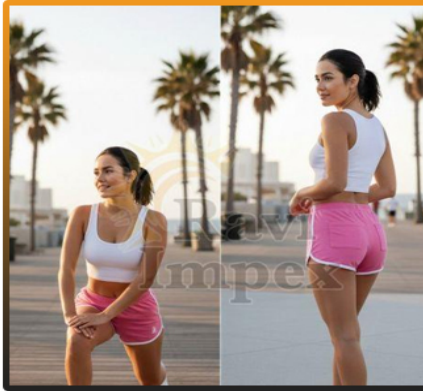

Casual Ladies Short Pant