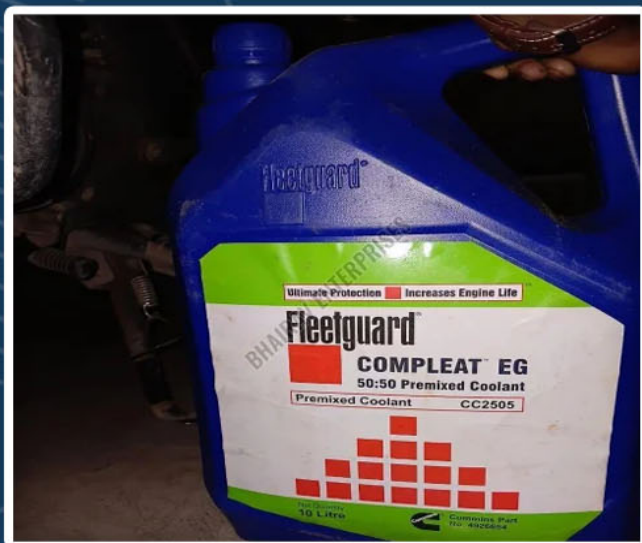

Bhairav Enterprises

Call Us Now

+91-9373655162

EMAIL

bhairaventerprisesyuvraj@gmail.com
yuvideokar1994@gmail.com

Established in the year 2026, we are a trusted Supplier and Trader of a wide range of industrial and automotive products, including Diesel Engine Fuel Oil Filter, Kirloskar Air Oil Filter, Kirloskar Lube Oil Filter, Purolator Oil Filter, Machine Flywheel, Water Pump Assembly, Air Shaft Rubber Tube, Aluminium Engine Safety Unit, Cylinder Head Gasket, and Kirloskar Care Starter Ring, among others. We also provide reliable Generator Rental and Maintenance Services to meet diverse power requirements.

Oil Filters

Diesel Engine Fuel Oil Filter

Kirloskar Air Oil Filter

Kirloskar Lube Oil Filter

Purolator Oil Filter

Other Products

Machine Flywheel

Water Pump Assembly

Air Shaft Rubber Tube

Aluminium Engine Safety Unit

Other Products

Cylinder Head Gasket

Kirloskar Care Starter Ring

Fleetguard Premixed Coolant

Kirloskar Care 15W40
Genuine Super Engine Oil

Bhairav Enterprises