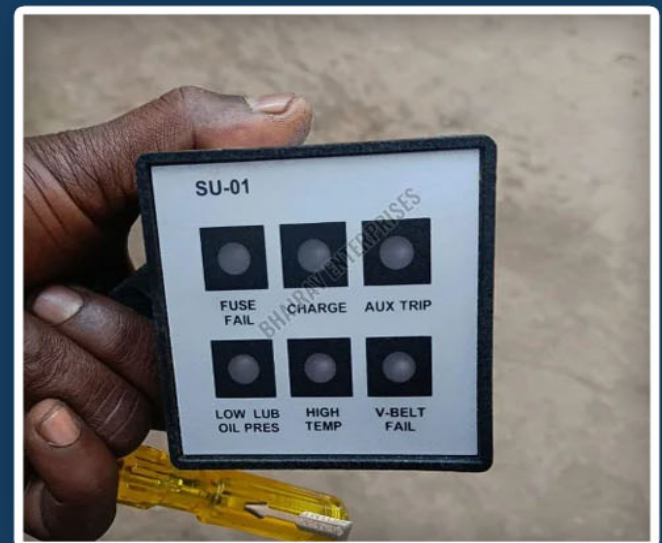

Oil Filters

Diesel Engine Fuel Oil Filter

Kirloskar Air Oil Filter

Kirloskar Lube Oil Filter

Purolator Oil Filter

Other Products

Machine Flywheel

Water Pump Assembly

Air Shaft Rubber Tube

Aluminium Engine Safety Unit

Other Products

Cylinder Head Gasket

Kirloskar Care Starter Ring

Fleetguard Premixed Coolant

Kirloskar Care 15W40
Genuine Super Engine Oil

Bhairav Enterprises