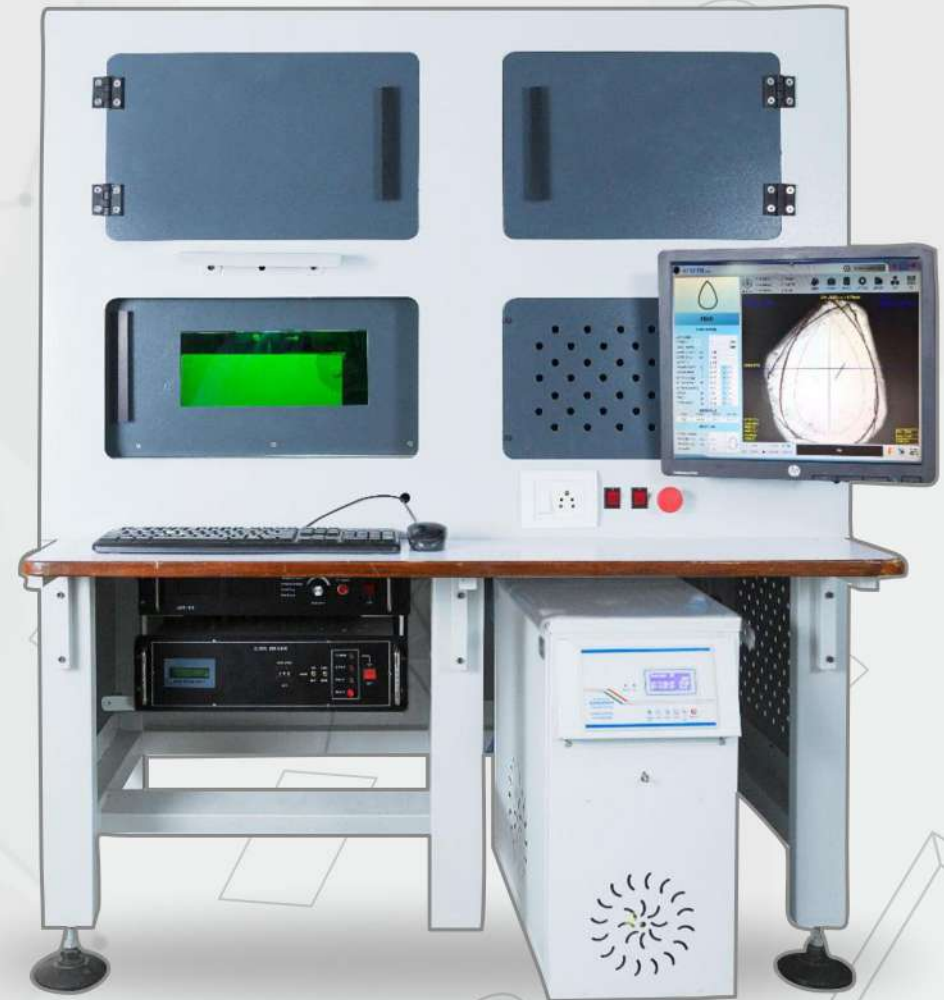

All Fancy Shape 4P and Custom Shape

- Area Cover 14mm*14mm
- Fancy 4P Shape as per Heart, Pear, Oval, Marquise, Princess, Trillion, Emerald, Cushion, Taper, Tapered Baguette, etc...
- Also Custom Create Shape Like Half Moon, Hexagonal, Star
- 34+ Shapes Support Full 4P

OUR FEATURE

- Specially designed for custom shape cutting application at a single set-up.
- Accurate model with symmetry gives minimum polishing time.
- Shape to match the wire frame for easily fast operating.
- Qr code scan reader for stone symmetry.
- Shape wise smart parameter select for best cutting symmetry.
- Accurate banding facility.
- Auto power and auto frequency.
- User friendly software.