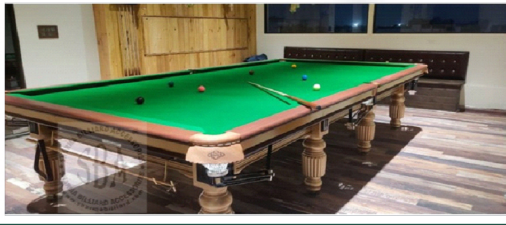

PRODUCTS

Regal Snooker & Billiard Table

Size	12x6 Feet
Model	SBA003 Snooker Table
Colour	Golden & Cherry Combination
Cloth	6811 UK cloth
Legs	8 Legs (8x8)
Slate	Imported Slate 45 mm.
Cushion	Steel Block Cushion
Frame	Double Bolted Rigid Frame, Solid Wood Construction
Rubber	NRC UK AA Grade Rubber