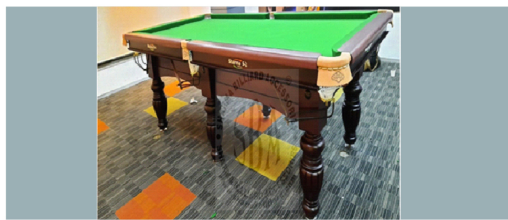

Exclusive Pool Table

Model	SBA011 Exclusive Pool Table
Size	8x4 & 9x4.5 Feet
Cloth	Cloth 6811 Uk
Legs	6 Legs (8x8)
Ball	1 Set Pool Ball (Aramith Belgium)
Slate	Imported Slate 40 mm
Cushion	Wooden Block Cushion
Rubber	Melien AA Grade rubber
Colour	Cherry And Golden & Combination