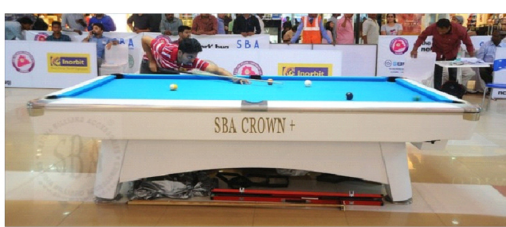

Club Snooker & Billiard
Table

Size 12x 6 Feet
 Model SBA002 Snooker Table
 Colour Cherry
 Cloth Wiraka 777 cloth
 Slate Granite Indian Slate
 Legs 8 Legs(7x7)
 Cushion Wooden Block Cushion
 Frame Double Bolted Rigid Frame, Solid Wood Construction
 Rubber Melien AA Grade rubber

PRODUCTS

Regal Snooker & Billiard Table

Size	12x6 Feet
Model	SBA003 Snooker Table
Colour	Golden & Cherry Combination
Cloth	6811 UK cloth
Legs	8 Legs (8x8)
Slate	Imported Slate 45 mm.
Cushion	Steel Block Cushion
Frame	Double Bolted Rigid Frame, Solid Wood Construction
Rubber	NRC UK AA Grade Rubber

SBA Crown Pool Table

Feature	Ball Return System
Model	SBA025 Crown
Size	9x4.5 Feet
Legs	4 Legs
Colour	Black & Silver
Ball	1 Set Pool Ball (aa Grade)
Slate	Imported Slates thickness 1 inch (25mm)
Cushion	Solid Wood Block Constructed Cushion For Optimum Performance
Frame	Single Bolted Rigid Frame , Solid Wood Construction.
Rubber	V Shape K 55 Rubber Cushions