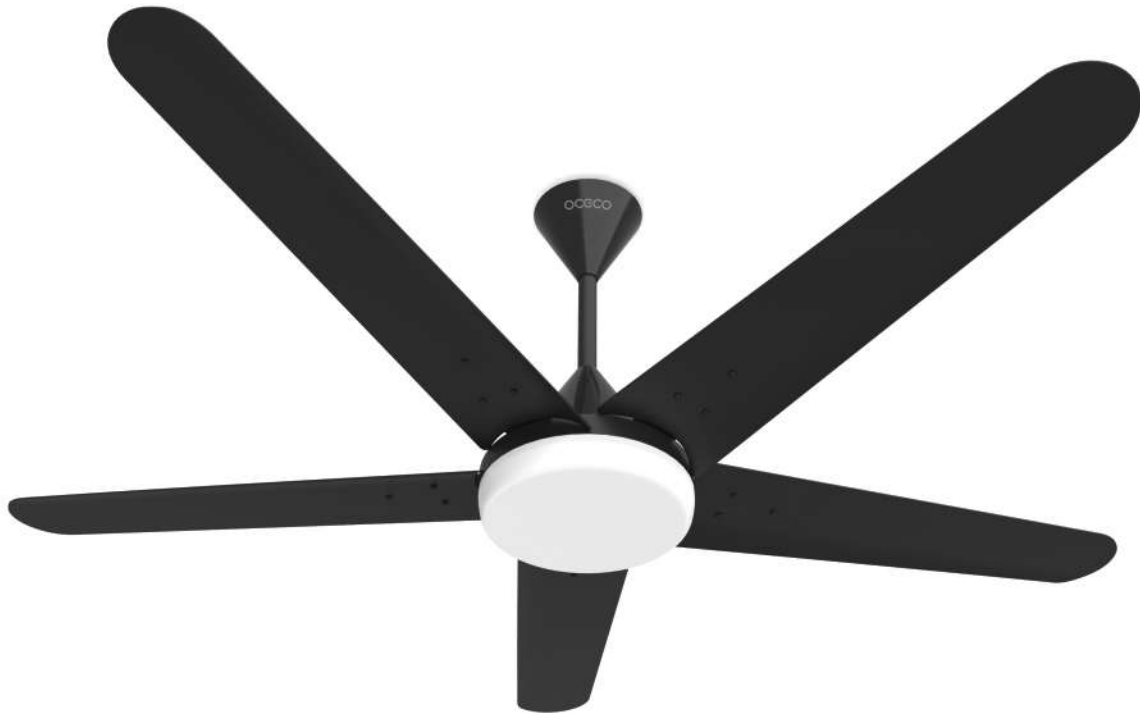

NEW LAUNCH

XPRESSI 5

FIVE BLADE INVERTER CEILING FAN

DESIGNER BLADE
With Wooden & Metallic Finish

3 YEARS WARRANTY*

65% ELECTRICITY SAVING

TOGGLE OPERATION TO Control Speed

WITH LED LIGHT DIMMABLE

FINISH	SWEEP (MM)	POWER (W)	INPUT VOLTAGE (V)	RPM	AIR DELIVERY CMM (m³/min)	POWER FACTOR	SERVICE VALUE (CMM/W)	LED LIGHT	MRP (₹)
Metallic | Wooden	1225	38	140-285	285	245 CMM	0.99	6.4	10 W	10420/- |12380/-
Metallic | Wooden	1425	38	140-285	220	270 CMM	0.99	7.1	10 W	11340/- |13460/-