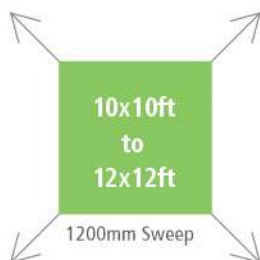

ROOM SIZE & SUGGESTED OCECO MODELS