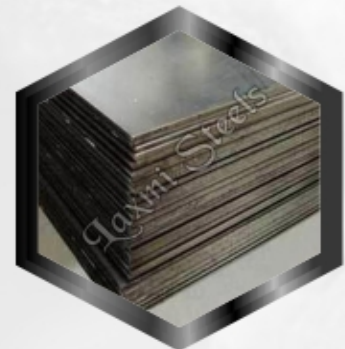

Mild Steel Hot Rolled Sheets

Business Type	: Supplier, Retailer, Distributor
Material	: Mild Steel
Shape	: Rectangular
Length	: 1-1000mm