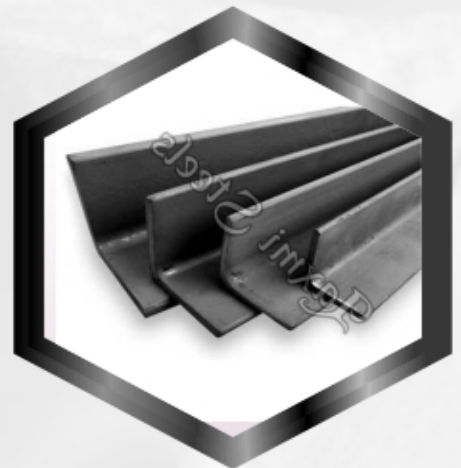

We have created a cutting-edge infrastructure unit that spans a huge region of land to quickly provide our clients with the highest quality building supplies. In addition, our production facility is outfitted with cutting-edge equipment to produce construction materials of the highest quality.

Customers Satisfaction

Our high-quality selection of products has helped us reach the top of this industry's success ladder. Due to our prompt and cost-effective delivery of our goods, we have developed a solid reputation among our customers. In addition, we aim to provide our customers with the best possible products and services.

Our Mission

To effectively attain the highest levels of customer happiness, our only goal is to uphold competence in our work, and reliability in our products, and rigorously cater to all of our customers' requirements.

Why Us

We are among the top producers of this premium selection of building supplies. Below are a few of the features:

- Extremely skilled professionals
- Wide range of products
- Positive statistics