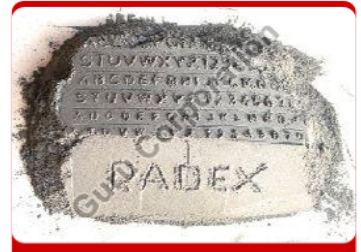

098989 Expandable Radex Powder