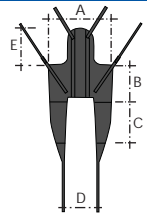

COMFORT MODEL

Available in
M - L - XL (solid & net)

	A	B	C	D	E
M	78	40	45	30	39
L	84	45	50	36	41
XL	91	51	56	44	42