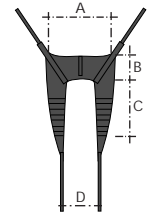

width: 51 cm
depth: 51 cm
height: 77 - 87 cm
height back: 43 cm
seat width: 51 cm
seat height: 36 - 46 cm
weight: 3 kg
users weight: 113 kg

Jill

width: 51 cm
depth: 42 cm
seat height: 35 - 53 cm
seat width: 51 cm
weight: 2 kg
users weight: 113 kg

Melbourne

width: 48 cm
depth: 56 cm
height: 72 - 82 cm
height back: 37 cm
seat width: 41 cm
seat height: 34 - 44 cm
weight: 2,8 kg
users weight: 113 kg

Sidney

width: 50 cm
depth: 52 cm
seat height: 34 - 44 cm
seat width: 41 cm
weight: 2 kg
users weight: 113 kg

Quality wheels of 100 mm ensure that the patientlift can be used on almost any surface.

Users weight

Eagle 620 : 150 kg

Eagle 625 : 175 kg

HYGIENIC MODEL

Available in
M - L - XL (solid & net)

	A	B	C	D
M	78	25	60	30
L	84	26	70	36
XL	91	27	82	44

Alesia

Options:

- Documentholder
- Adjustable and removable headsupport
- Legrest
- Sidesupports
- Table
- Serum holder
- Cannister holder
- Urinebag holder

width: 66 cm
height: 133 cm
length: 78 cm
height armrests: 0 - 27 cm
height back: 80 cm
seat height: 53 cm
seat depth: 50 cm
seat width: 54 cm
inclination back: 30°
inclination seat: 12°
weight: 36,5 kg
users weight: 140 kg