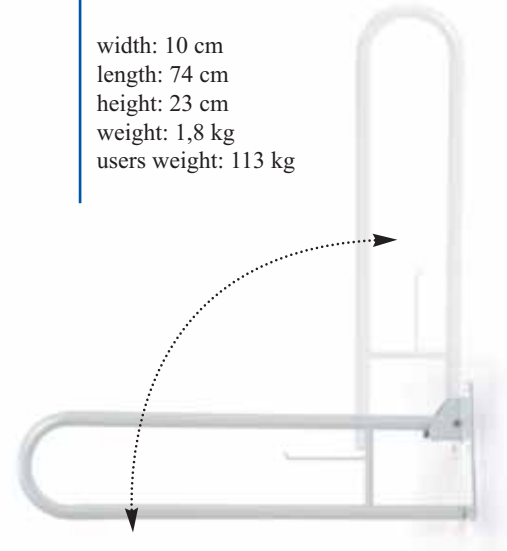

The shower bench **Grace** has two handgrips and a back plate (to mount it to a wall). It can be folded away and locked into an upright position. Height adjustable legs are included when extra support is needed.

width: 48 cm
depth: 41 cm
height: 42 - 53 cm
seat width: 48 cm
seat height: 38 - 49 cm
weight: 3 kg
users weight: 113 kg

The foldable toilet bar **Iris** is designed to help you getting up from the toilet. It can be folded upwards if needed. Additionally, a toiletroll holder is provided.

width: 10 cm
length: 74 cm
height: 23 cm
weight: 1,8 kg
users weight: 113 kg