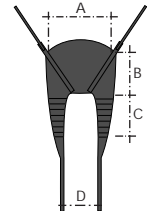

Melbourne

width: 48 cm
depth: 56 cm
height: 72 - 82 cm
height back: 37 cm
seat width: 41 cm
seat height: 34 - 44 cm
weight: 2,8 kg
users weight: 113 kg

Sidney

width: 50 cm
depth: 52 cm
seat height: 34 - 44 cm
seat width: 41 cm
weight: 2 kg
users weight: 113 kg

Quality wheels of 100 mm ensure that the patientlift can be used on almost any surface.

Users weight

Eagle 620 : 150 kg

Eagle 625 : 175 kg

HYGIENIC MODEL

Available in
M - L - XL (solid & net)

	A	B	C	D
M	78	25	60	30
L	84	26	70	36
XL	91	27	82	44

COMFORT MODEL

Available in
M - L - XL (solid & net)

	A	B	C	D	E
M	78	40	45	30	39
L	84	45	50	36	41
XL	91	51	56	44	42

STANDARD MODEL

Available in
M - L - XL (solid & net)

	A	B	C	D
M	78	40	45	30
L	84	45	50	36
XL	91	51	56	44

Alesia

Options:

- Documentholder
- Adjustable and removable headsupport
- Legrest
- Sidesupports
- Table
- Serum holder
- Cannister holder
- Urinebag holder

width: 66 cm
height: 133 cm
length: 78 cm
height armrests: 0 - 27 cm
height back: 80 cm
seat height: 53 cm
seat depth: 50 cm
seat width: 54 cm
inclination back: 30°
inclination seat: 12°
weight: 36,5 kg
users weight: 140 kg