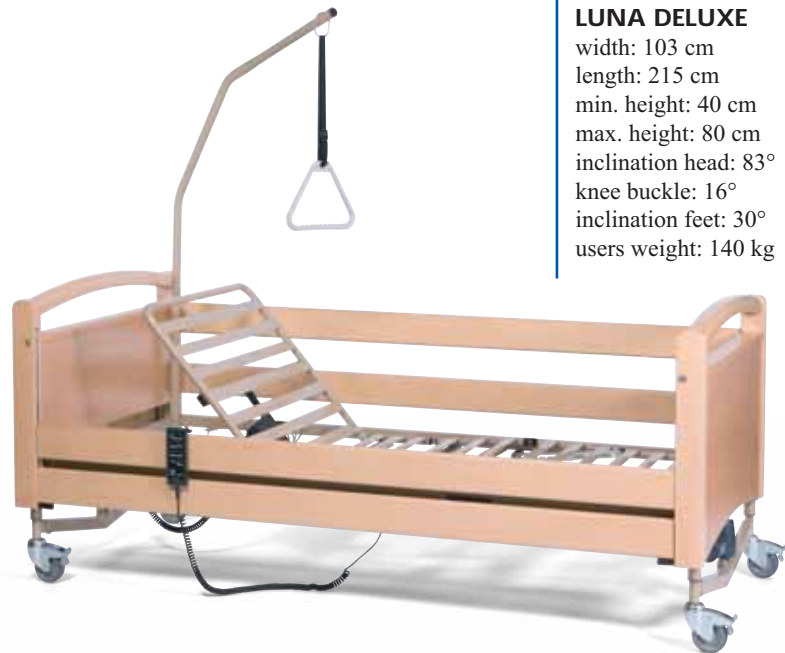

width: 73 cm
seat width: 45 cm
height armrests: 14 cm
seat height: 50 cm
total height: 109 cm
total length: 92 cm
seat depth: 50 cm
height back: 65 cm
weight: 56 kg
users weight: 150 kg

- ① The leg rest is operated while maintaining a straight back position.
- ② The back will fully recline in a relaxing position.

Artificial leather

Tissue

Beds

The Luna beds are stylish, high quality 4 section profiling electric beds with a user handset for convenience and full length wooden side rails for safety. The beds come complete with a lifting pole for extra user movement and independence. The multi adjustable 4 section mattress platform provides comfort and assists correct posture.

LUNA

width: 103 cm
length: 215 cm
min. height: 40 cm
max. height: 80 cm
inclination head: 83°
knee buckle: 16°
inclination feet: 30°
users weight: 140 kg

LUNA BASIC

width: 103 cm
length: 215 cm
min. height: 40 cm
max. height: 80 cm
inclination head: 83°
knee buckle: 16°
inclination feet: 30°
users weight: 140 kg

LUNA DELUXE

width: 103 cm
length: 215 cm
min. height: 40 cm
max. height: 80 cm
inclination head: 83°
knee buckle: 16°
inclination feet: 30°
users weight: 140 kg

LUNA ULTRALOW

width: 103 cm
length: 224 cm
min. height: 20 cm
max. height: 60 cm
inclination head: 83°
knee buckle: 16°
inclination feet: 30°
users weight: 140 kg