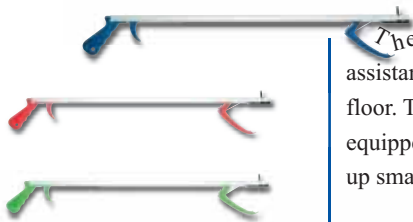

width: 38 cm

seat depth: 20 cm

length of the total lying area: 110 cm

length of the support: 63 cm

max. users weight: 30 kg

weight: 3,7 kg

The helping hand **Nicky** is designed for daily assistance to grab or pick up small objects on the floor. The front of the helping hand Nicky is equipped with a small magnet. It can help you to pick up small magnetic objects such as keys, coins or cans.