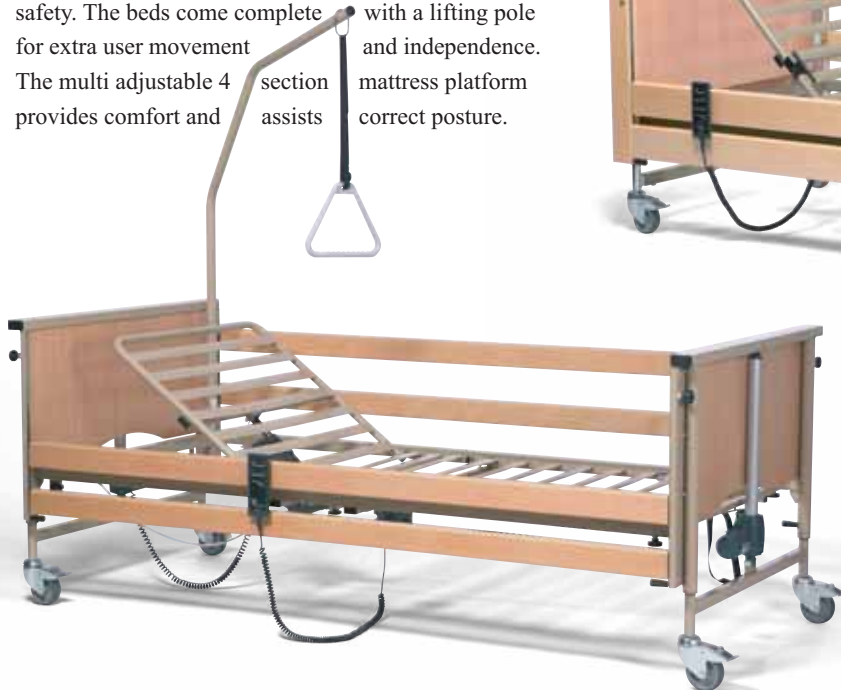

width: 73 cm
seat width: 45 cm
height armrests: 14 cm
seat height: 50 cm
total height: 109 cm
total length: 92 cm
seat depth: 50 cm
height back: 65 cm
weight: 56 kg
users weight: 150 kg

- ① The leg rest is operated while maintaining a straight back position.
- ② The back will fully recline in a relaxing position.

Artificial leather

Tissue

Beds

The Luna beds are stylish, high quality 4 section profiling electric beds with a user handset for convenience and full length wooden side rails for safety. The beds come complete with a lifting pole for extra user movement and independence. The multi adjustable 4 section mattress platform provides comfort and assists correct posture.

LUNA

width: 103 cm
length: 215 cm
min. height: 40 cm
max. height: 80 cm
inclination head: 83°
knee buckle: 16°
inclination feet: 30°
users weight: 140 kg

LUNA BASIC

width: 103 cm
length: 215 cm
min. height: 40 cm
max. height: 80 cm
inclination head: 83°
knee buckle: 16°
inclination feet: 30°
users weight: 140 kg