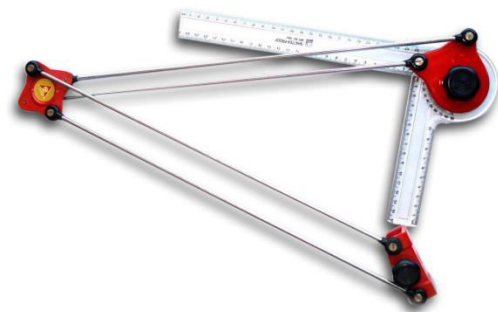

Transit Theodolites

Dumpy Level

Digital Theodolite

Auto Levels

Plane Table Set

Drafting Machine

Prismatic Compass

Survey Compass

Optical Squares

Tripod Stands for Various Instruments

Drawing Boards & Stands of Various Sizes

Mini Drafter

For complete product range – kindly check the Product List .