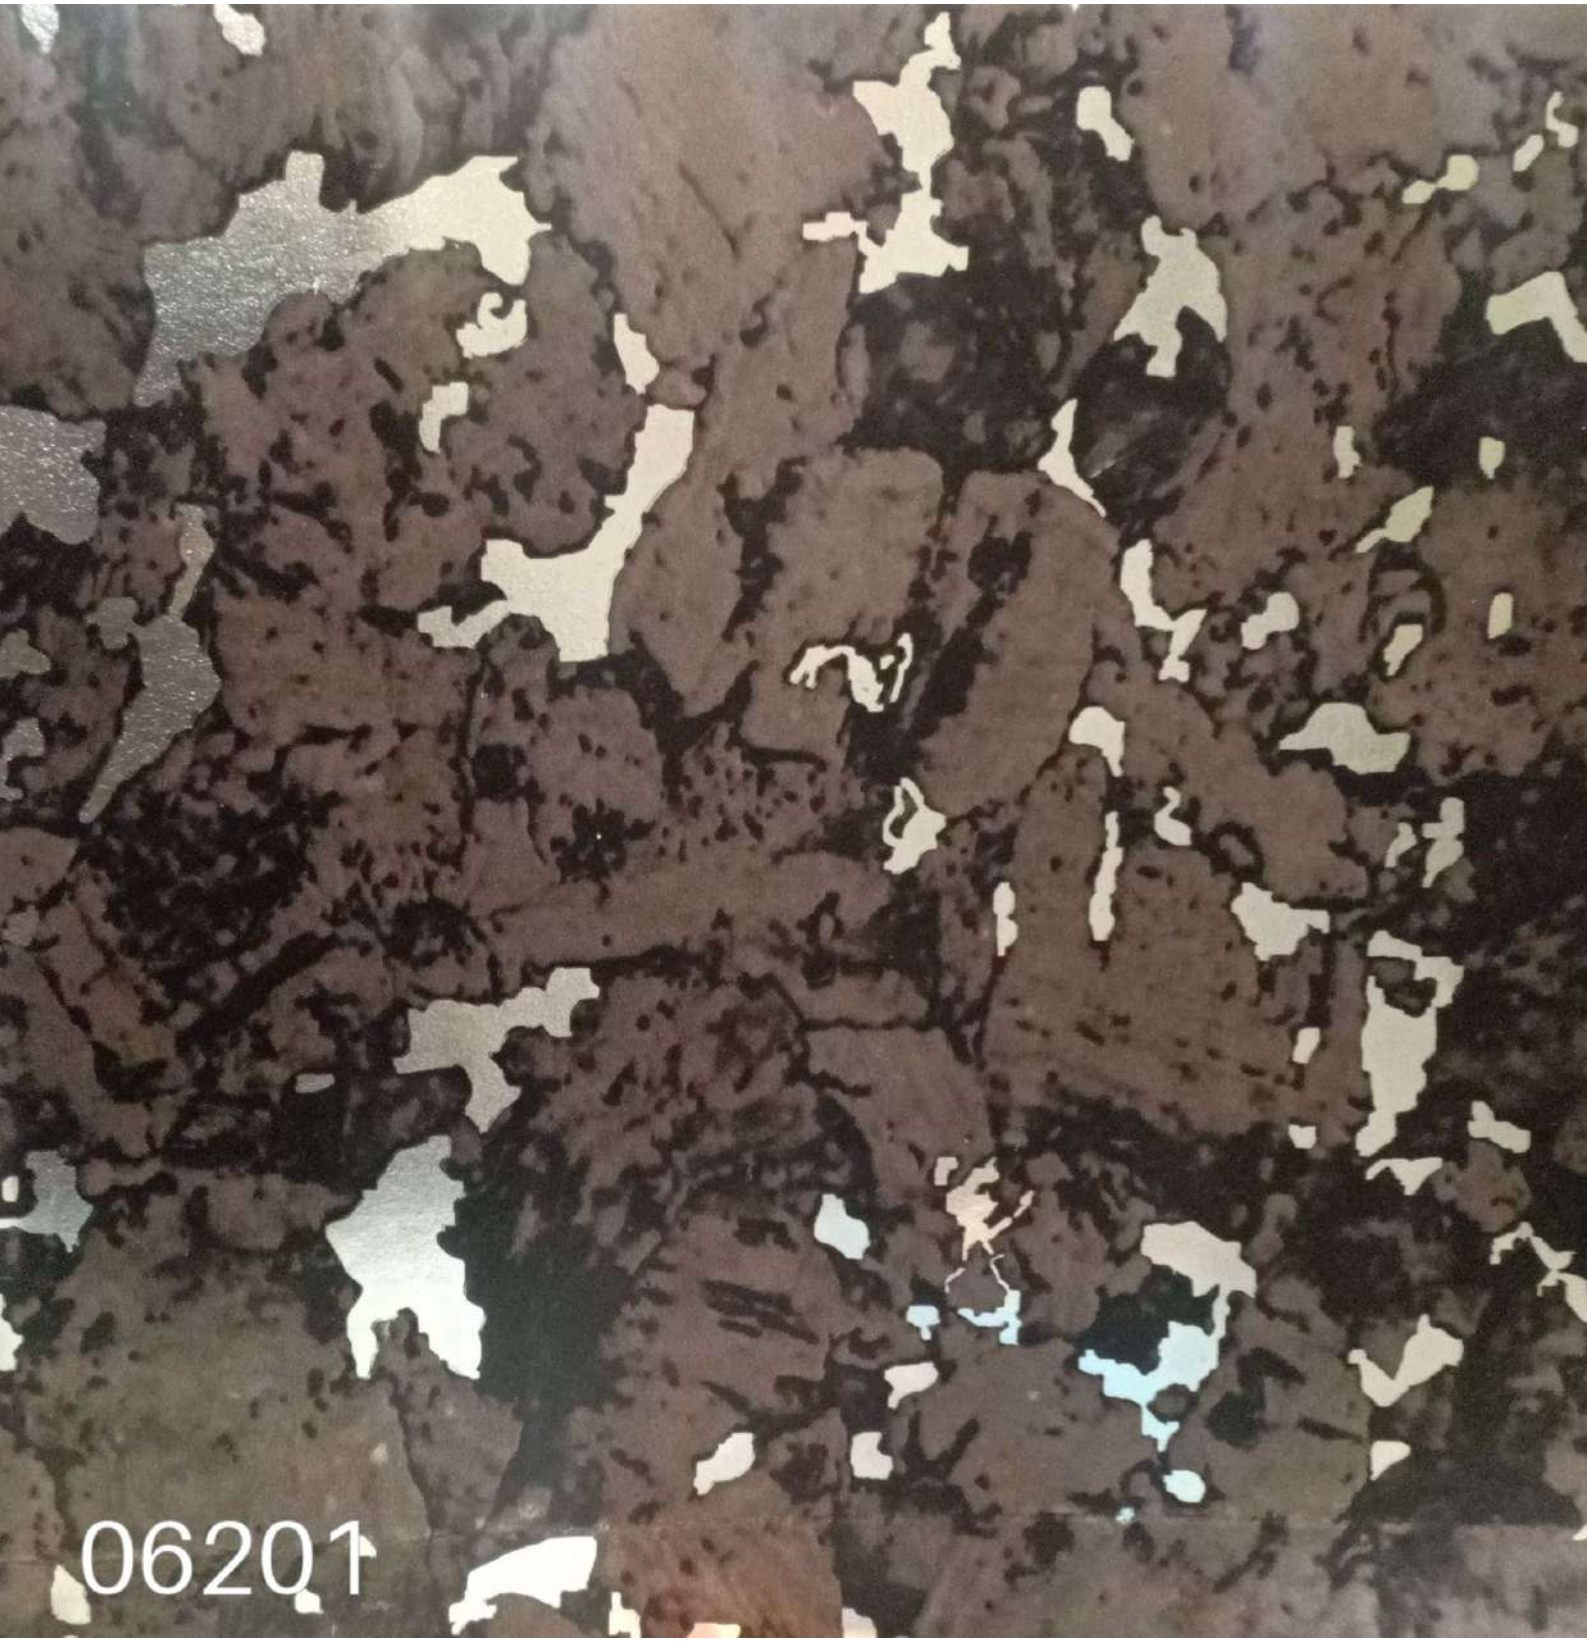

# METALLICA

---

*wallpapers*

06208

06205

06204

06203

06201

06144

The image displays a complex, repeating geometric pattern. It consists of interlocking chevron shapes that create a three-dimensional, crystalline effect. The primary colors are a dark, rich brown and a metallic gold. The gold elements are arranged in a way that suggests depth and light reflection, particularly at the top of the image. The overall texture is dense and rhythmic. In the bottom-left corner, the number '06143' is printed in a clean, white, sans-serif font.