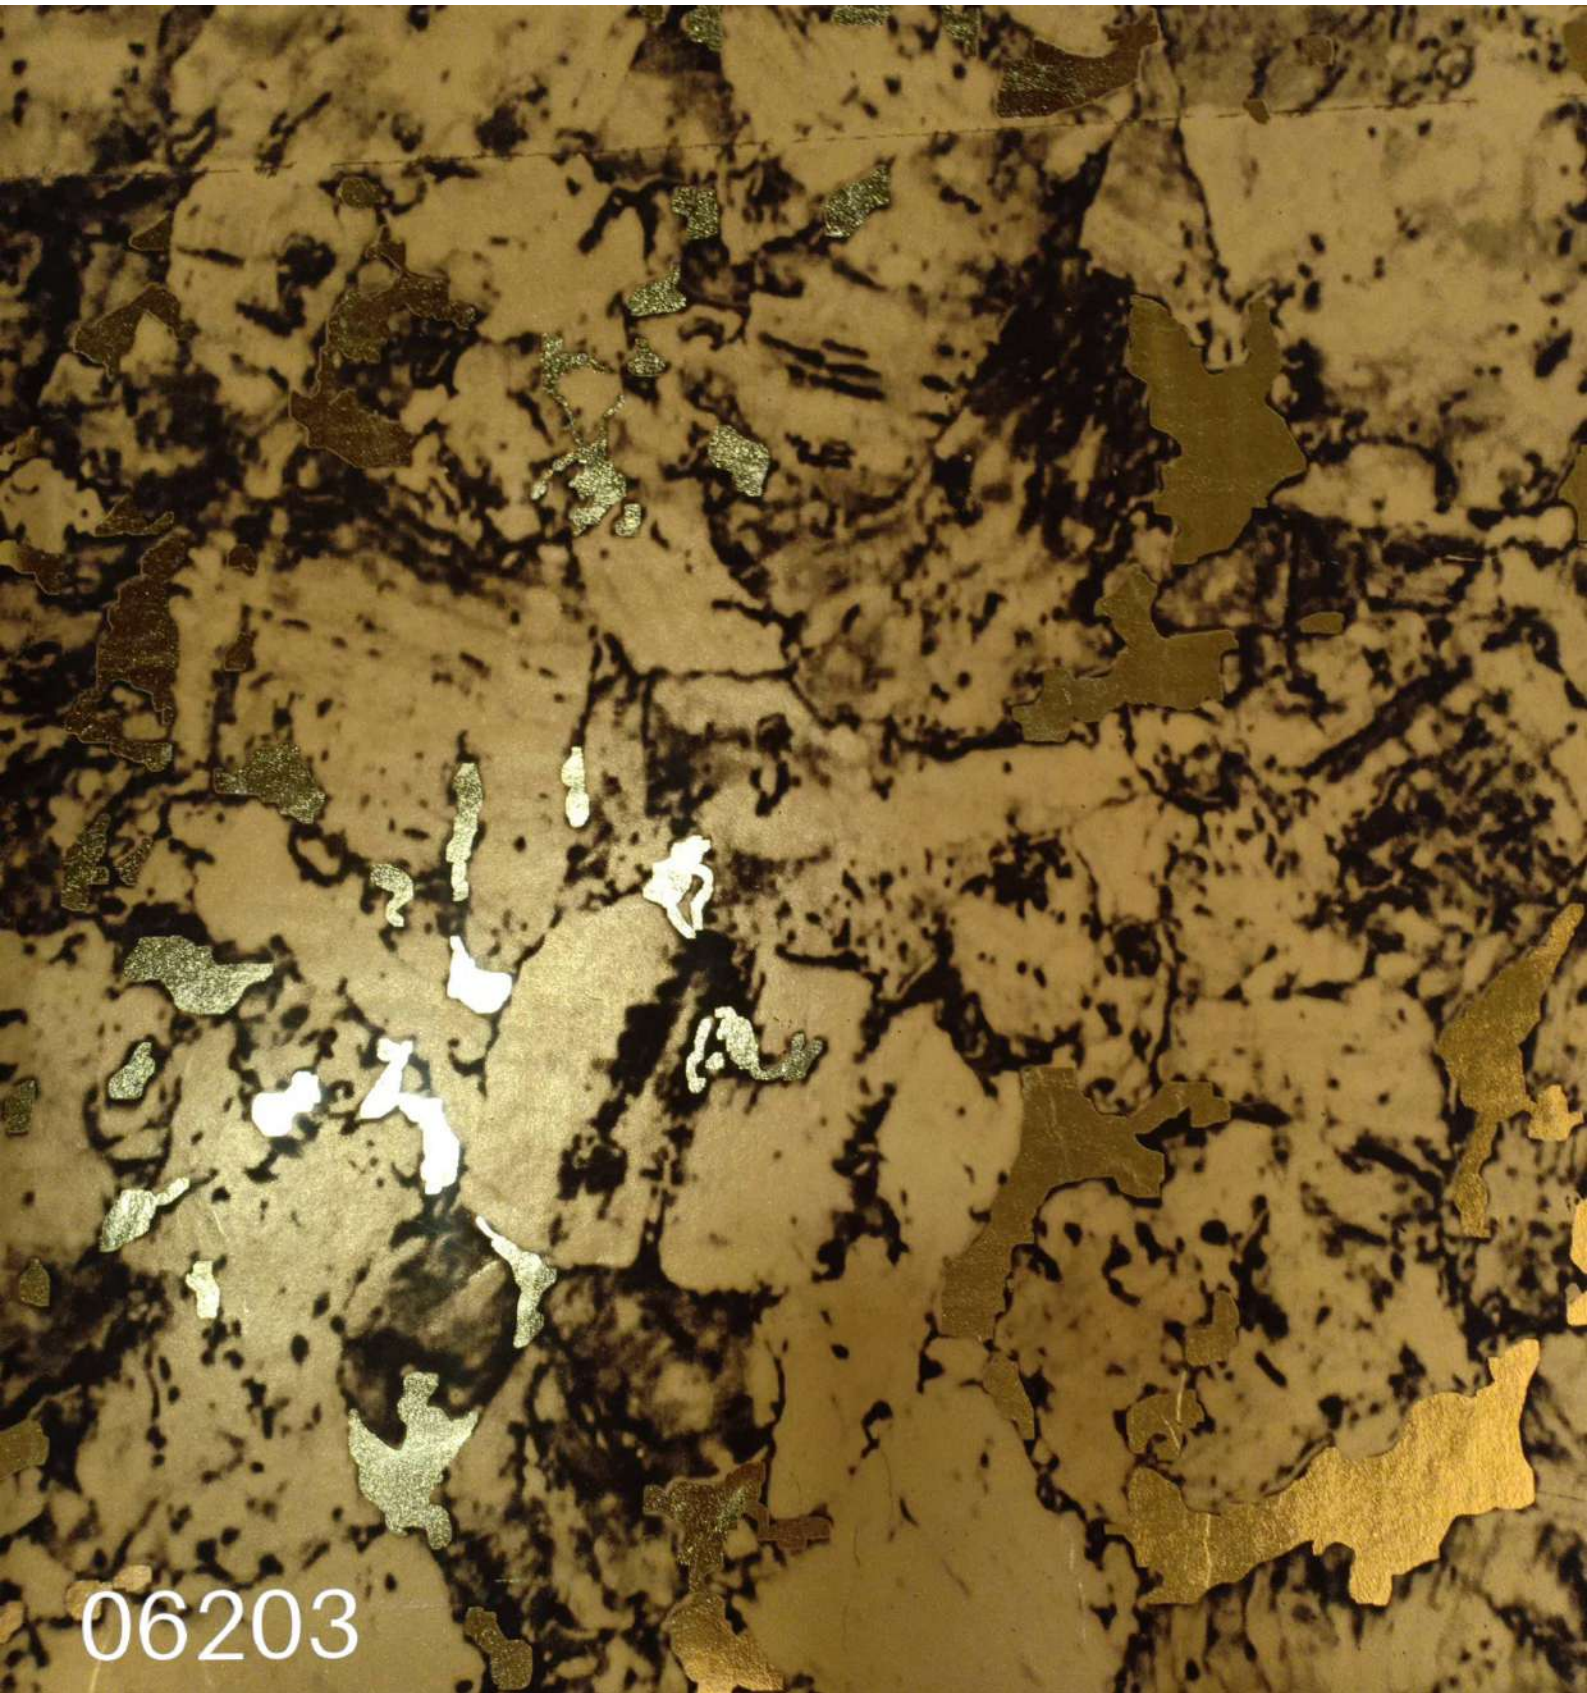

# METALLICA

---

*wallpapers*

06208

06205

06204

06203

06201

06195

06194

06193

06191

06189

06183

06181

06175

06144

The image displays a complex, repeating geometric pattern. It consists of interlocking chevron shapes that create a three-dimensional, crystalline effect. The primary colors are a dark, rich brown and a metallic gold. The gold elements are arranged in a way that suggests depth and light reflection, particularly at the top of the image. The overall texture is dense and rhythmic. In the bottom-left corner, the number '06143' is printed in a clean, white, sans-serif font.