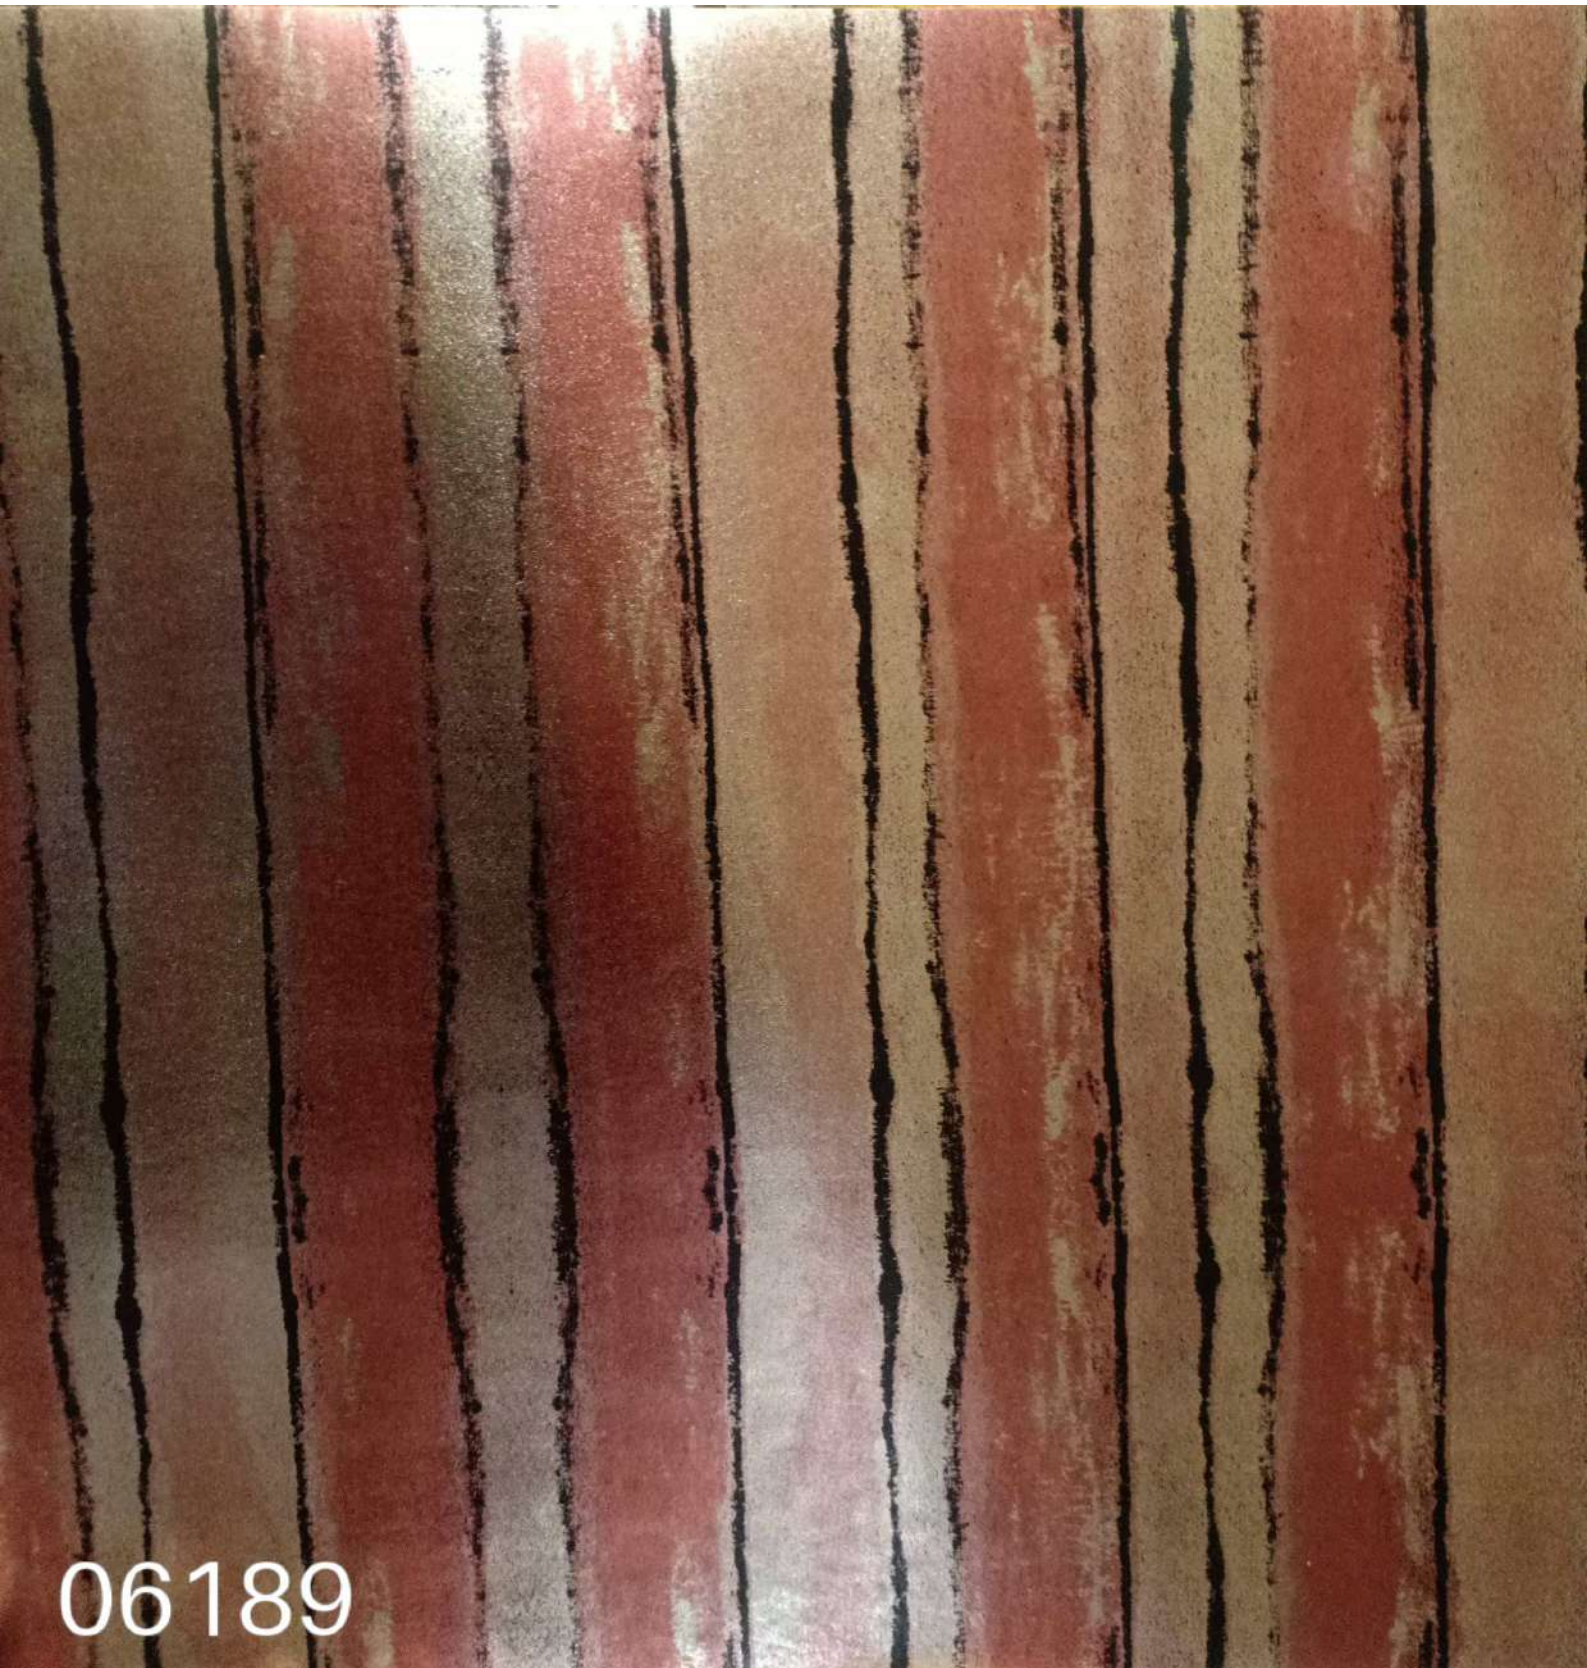

# METALLICA

---

*wallpapers*

06208

06205

06204

06203

06201

06195

06194

06193

06191

06189

06183

06181

06175

06144

The image displays a complex, repeating geometric pattern. It consists of interlocking chevron shapes that create a three-dimensional, crystalline effect. The primary colors are a dark, rich brown and a metallic gold. The gold elements are arranged in a way that suggests depth and light reflection, particularly at the top of the image. The overall texture is dense and rhythmic. In the bottom-left corner, the number '06143' is printed in a clean, white, sans-serif font.