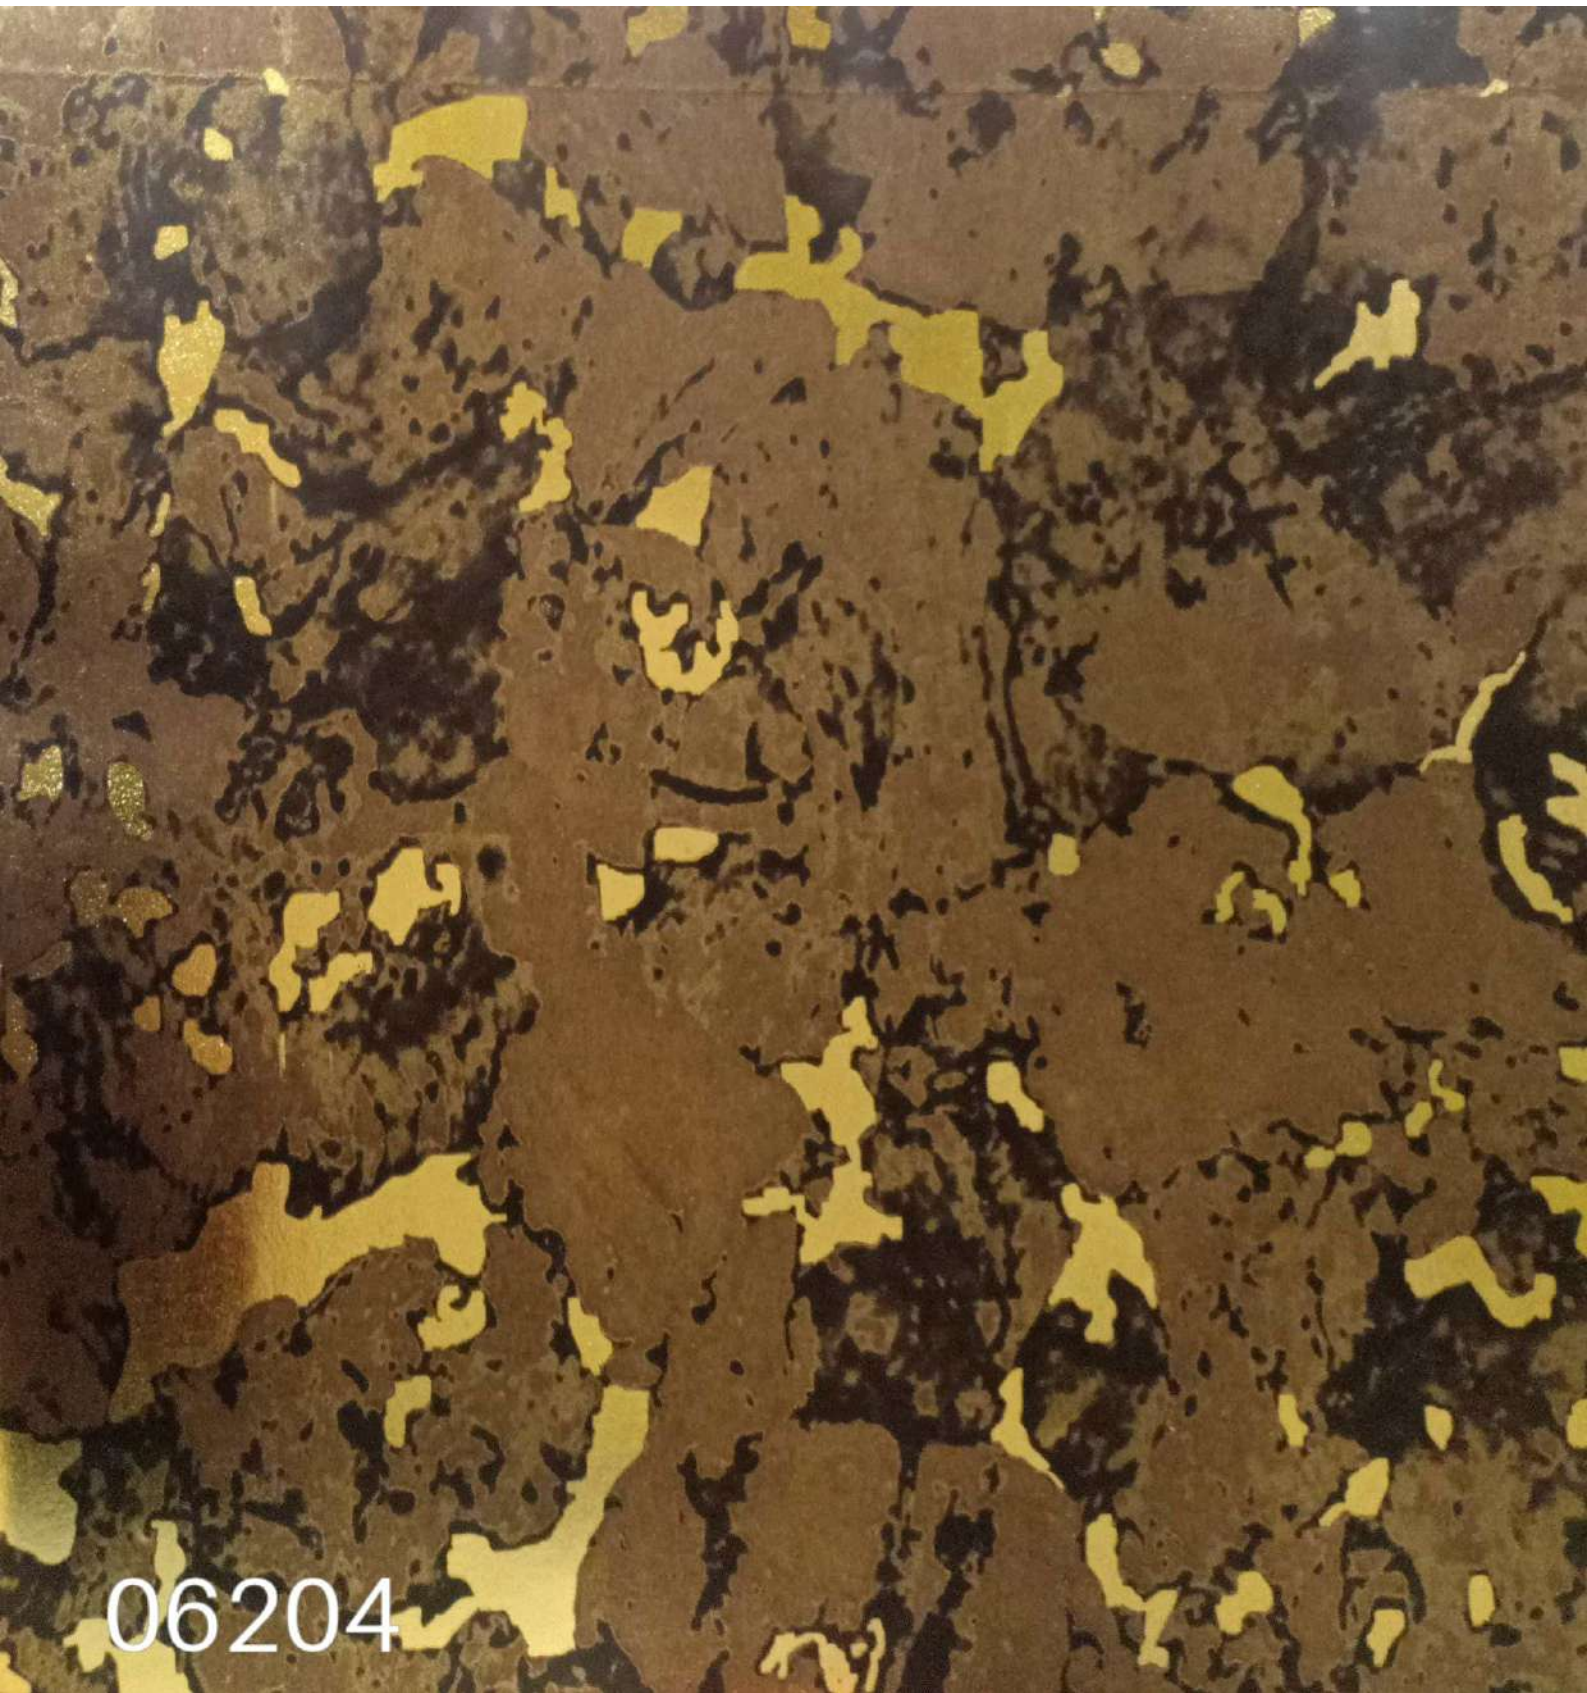

# METALLICA

---

*wallpapers*

06208

06205

06204

06203

06201

06144

The image displays a complex, repeating geometric pattern. It consists of interlocking chevron shapes that create a three-dimensional, crystalline effect. The primary colors are a dark, rich brown and a metallic gold. The gold elements are arranged in a way that suggests depth and light reflection, particularly at the top of the image. The overall texture is dense and rhythmic. In the bottom-left corner, the number '06143' is printed in a clean, white, sans-serif font.