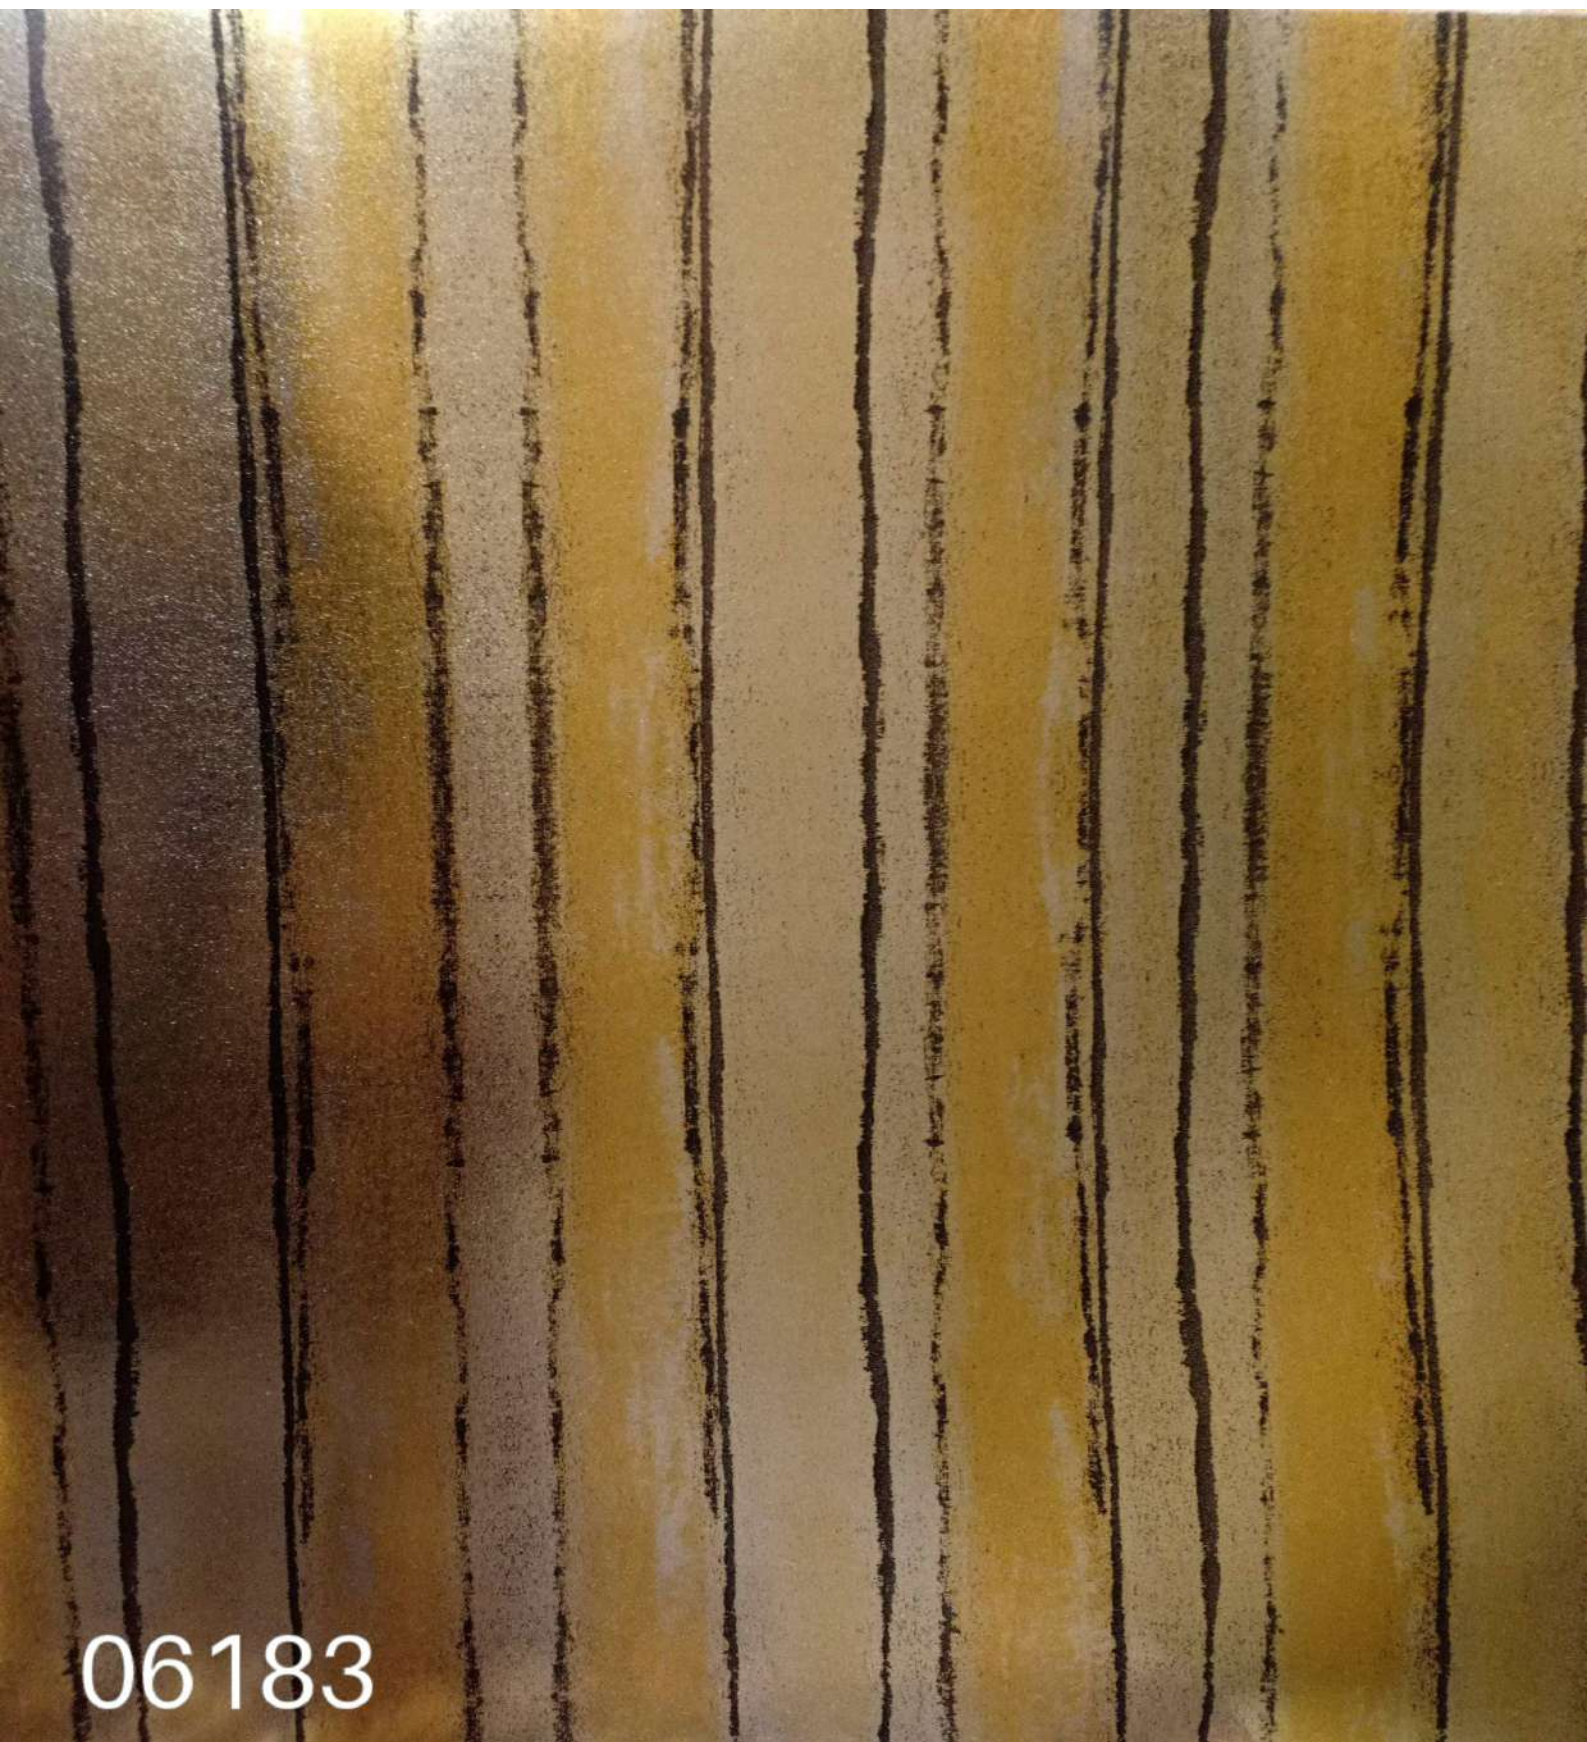

# METALLICA

---

*wallpapers*

06208

06205

06204

06203

06201

06195

06194

06193

06191

06189

06183

06181

06175

06144

The image displays a complex, repeating geometric pattern. It consists of interlocking chevron shapes that create a three-dimensional, crystalline effect. The primary colors are a dark, rich brown and a metallic gold. The gold elements are arranged in a way that suggests depth and light reflection, particularly at the top of the image. The overall texture is dense and rhythmic. In the bottom-left corner, the number '06143' is printed in a clean, white, sans-serif font.