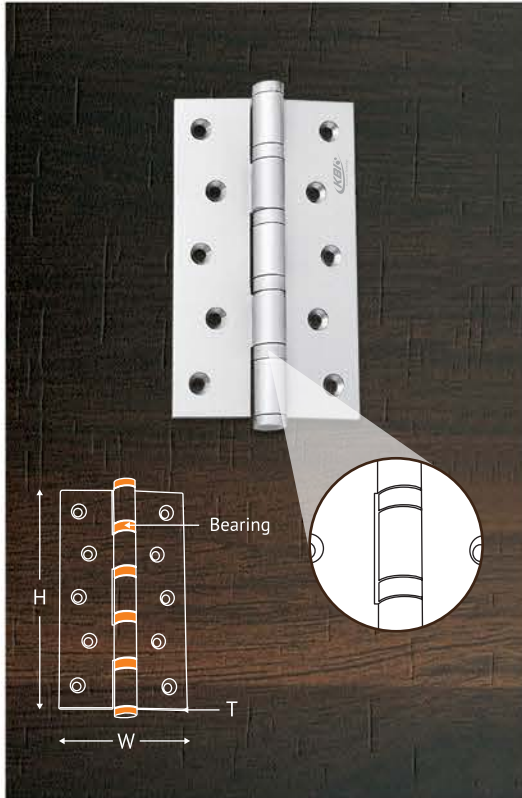

Bearing Smooth Hinges

Code	Size (mm)	S.S. / Ant.	Graphite
BS0058	3x2x2mm	₹ 246/-	₹ 266/-
BS0059	4x2.1/2x2.1/2mm	₹ 369/-	₹ 399/-
BS0060	4x3x3mm	₹ 443/-	₹ 473/-
BS0061	5x3x3mm	₹ 538/-	₹ 608/-
BS0062	6x3x3mm	₹ 680/-	₹ 765/-
BS0063	4x4x3mm	₹ 590/-	₹ 630/-
BS0064	5x4x3mm	₹ 739/-	₹ 809/-
BS0065	6x4x3mm	₹ 889/-	₹ 974/-
BS0066	4x3x4mm	₹ 546/-	₹ 585/-
BS0067	5x3x4mm	₹ 680/-	₹ 750/-
BS0068	6x3x4mm	₹ 806/-	₹ 891/-
BS0069	4x4x4mm	₹ 714/-	₹ 764/-
BS0070	5x4x4mm	₹ 897/-	₹ 967/-
BS0071	6x4x4mm	₹ 1063/-	₹ 1148/-
BS0072	5x3x5mm	₹ 887/-	₹ 957/-
BS0073	6x3x5mm	₹ 1081/-	₹ 1171/-
BS0074	5x4x5mm	₹ 1279/-	₹ 1349/-
BS0075	6x4x5mm	₹ 1528/-	₹ 1613/-
BS0076	8x3x5mm	₹ 1532/-	₹ 1644/-
BS0077	8x4x5mm	₹ 2108/-	₹ 2220/-
BS0078	10x4x5mm	₹ 2731/-	₹ 2851/-
BS0079	12x4x5mm	₹ 3411/-	₹ 3541/-