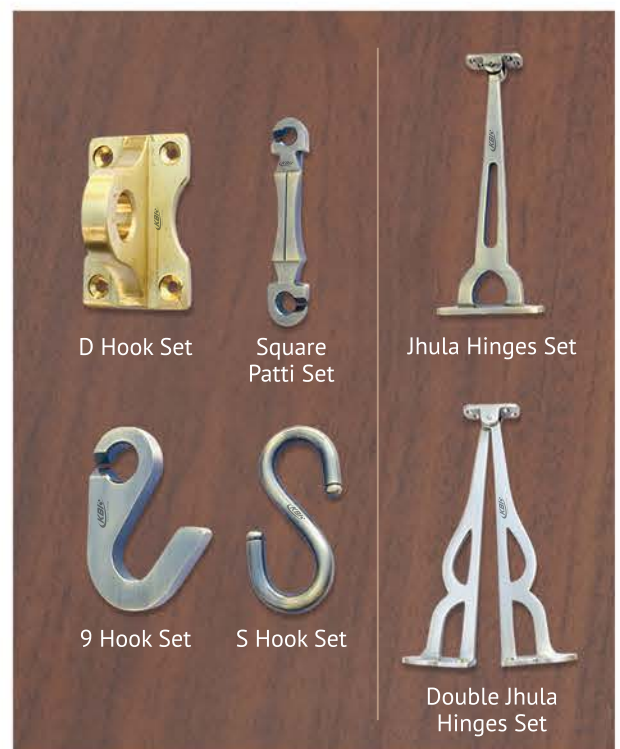

## D - Bracket

Code	Size	S.S.	Graphite
DB0310	2X6mm	₹ 48/-	
DB0311	2x8mm	₹ 50/-	
DB0312	2x10mm	₹ 52/-	
DB0313	2x12mm	₹ 54/-	
DB0314	2x19mm	₹ 171/-	
DB0315	2.5x19mm	₹ 217/-	
DB0316	3x19mm	₹ 285/-	

# JHULA

KBI Launched a Jhula They are Simply Exclusive Due to the Designs Their Delicatness its Not Just Product But it's a Manifestation of craftsmanship and Creativity.

Name	Size	Qty.	S.S./ Ant. (Per Pcs.)
<b>Chain</b>			
Malla	12"	1 Pcs.	₹ 853/-
Madhuri	12"	1 Pcs.	₹ 749/-
Mala Varam	12"	1 Pcs.	₹ 751/-
Diamond	12"	1 Pcs.	₹ 820/-
Mala Goti	12"	1 Pcs.	₹ 832/-
Plain Goti	12"	1 Pcs.	₹ 818/-
Varam	12"	1 Pcs.	₹ 776/-
Mala Diamond	12"	1 Pcs.	₹ 832/-
Square Patti	12"	1 Pcs.	₹ 547/-
<b>Kadi</b>			
Zorzan	3"	1 Pcs.	₹ 331/-
Plain	3"	1 Pcs.	₹ 331/-
Kamal	3"	1 Pcs.	₹ 331/-
<b>Animal</b>			
Lion		1 Pcs.	₹ 1616/-
Horse		1 Pcs.	₹ 1603/-
Parrot		1 Pcs.	₹ 1434/-
Elephant		1 Pcs.	₹ 1590/-
Peacock		1 Pcs.	₹ 1434/-
Doll		1 Pcs.	₹ 1955/-
<b>Hooks</b>			
S Hook		1 Pcs.	₹ 285/-
9 Hook		1 Pcs.	₹ 320/-
W Hook		1 Pcs.	₹ 456/-
Anchor		1 Pcs.	₹ 1131/-
D Type		1 Pcs.	₹ 487/-
<b>Corner</b>			
L Corner		1 Pcs.	₹ 713/-
Bottam Kada		1 Pcs.	₹ 890/-
Bearing Kada		1 Pcs.	₹ 2013/-
Double Kada		1 Pcs.	₹ 2300/-
Hinges	12"	1 Pcs.	₹ 1925/-
Double Hinges		1 Pcs.	₹ 2748/-