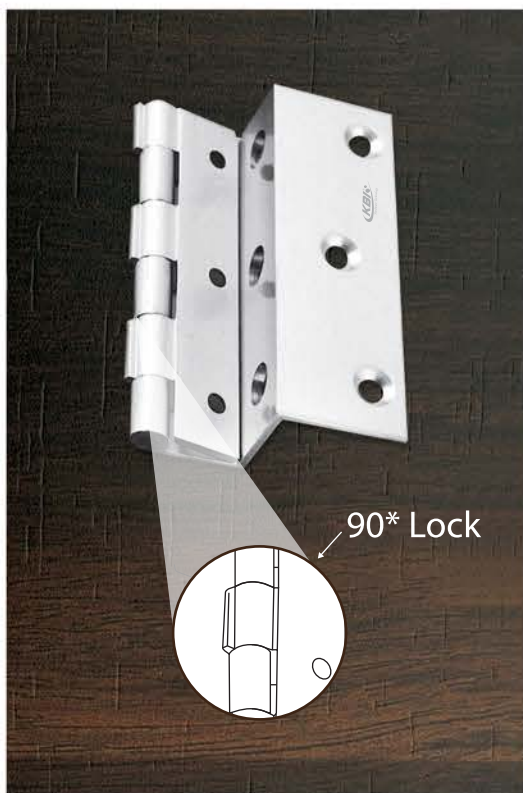

L Hinges - (90* Lock) Option For Door Chain (Eco)

Code	Size	S.S. / Ant.	Graphite
L00206	3x3/8x1.1/4x 6mm	₹ 126/-	₹ 146/-
L00207	3x1/2x1.1/2xx6mm	₹ 144/-	₹ 164/-
L00208	3x3/4x1x3/4 x6mm	₹ 172/-	₹ 192/-
L00209	3x3/8x1.1/4x 12mm	₹ 143/-	₹ 163/-
L00210	3x1/2x1.1/2xx12mm	₹ 158/-	₹ 178/-
L00211	3x3/4x1x3/4 x12mm	₹ 189/-	₹ 209/-
L00212	3x3/8x1.1/4x 19mm	₹ 160/-	₹ 180/-
L00213	3x1/2x1.1/2xx19mm	₹ 175/-	₹ 195/-
L00214	3x3/4x1x3/4 x19mm	₹ 207/-	₹ 227/-
L00215	3x1/2x1.1/2xx25mm	₹ 219/-	₹ 239/-
L00216	3x3/4x1.3/4xx25mm	₹ 244/-	₹ 264/-
L00217	4x3/8x1.1/4x 6mm	₹ 172/-	₹ 202/-
L00218	4x1/2x1.1/2xx6mm	₹ 199/-	₹ 229/-
L00219	4x3/4x1x3/4 x6mm	₹ 230/-	₹ 260/-
L00220	4x3/8x1.1/4x 12mm	₹ 189/-	₹ 219/-
L00221	4x1/2x1.1/2xx12mm	₹ 212/-	₹ 242/-
L00222	4x3/4x1x3/4 x12mm	₹ 251/-	₹ 281/-
L00223	4x3/8x1.1/4x 19mm	₹ 214/-	₹ 244/-
L00224	4x1/2x1.1/2xx19mm	₹ 235/-	₹ 265/-
L00225	4x3/4x1x3/4 x19mm	₹ 277/-	₹ 307/-
L00226	4x1/2x1.1/2xx25mm	₹ 292/-	₹ 322/-
L00227	4x3/4x1.3/4xx25mm	₹ 327/-	₹ 357/-