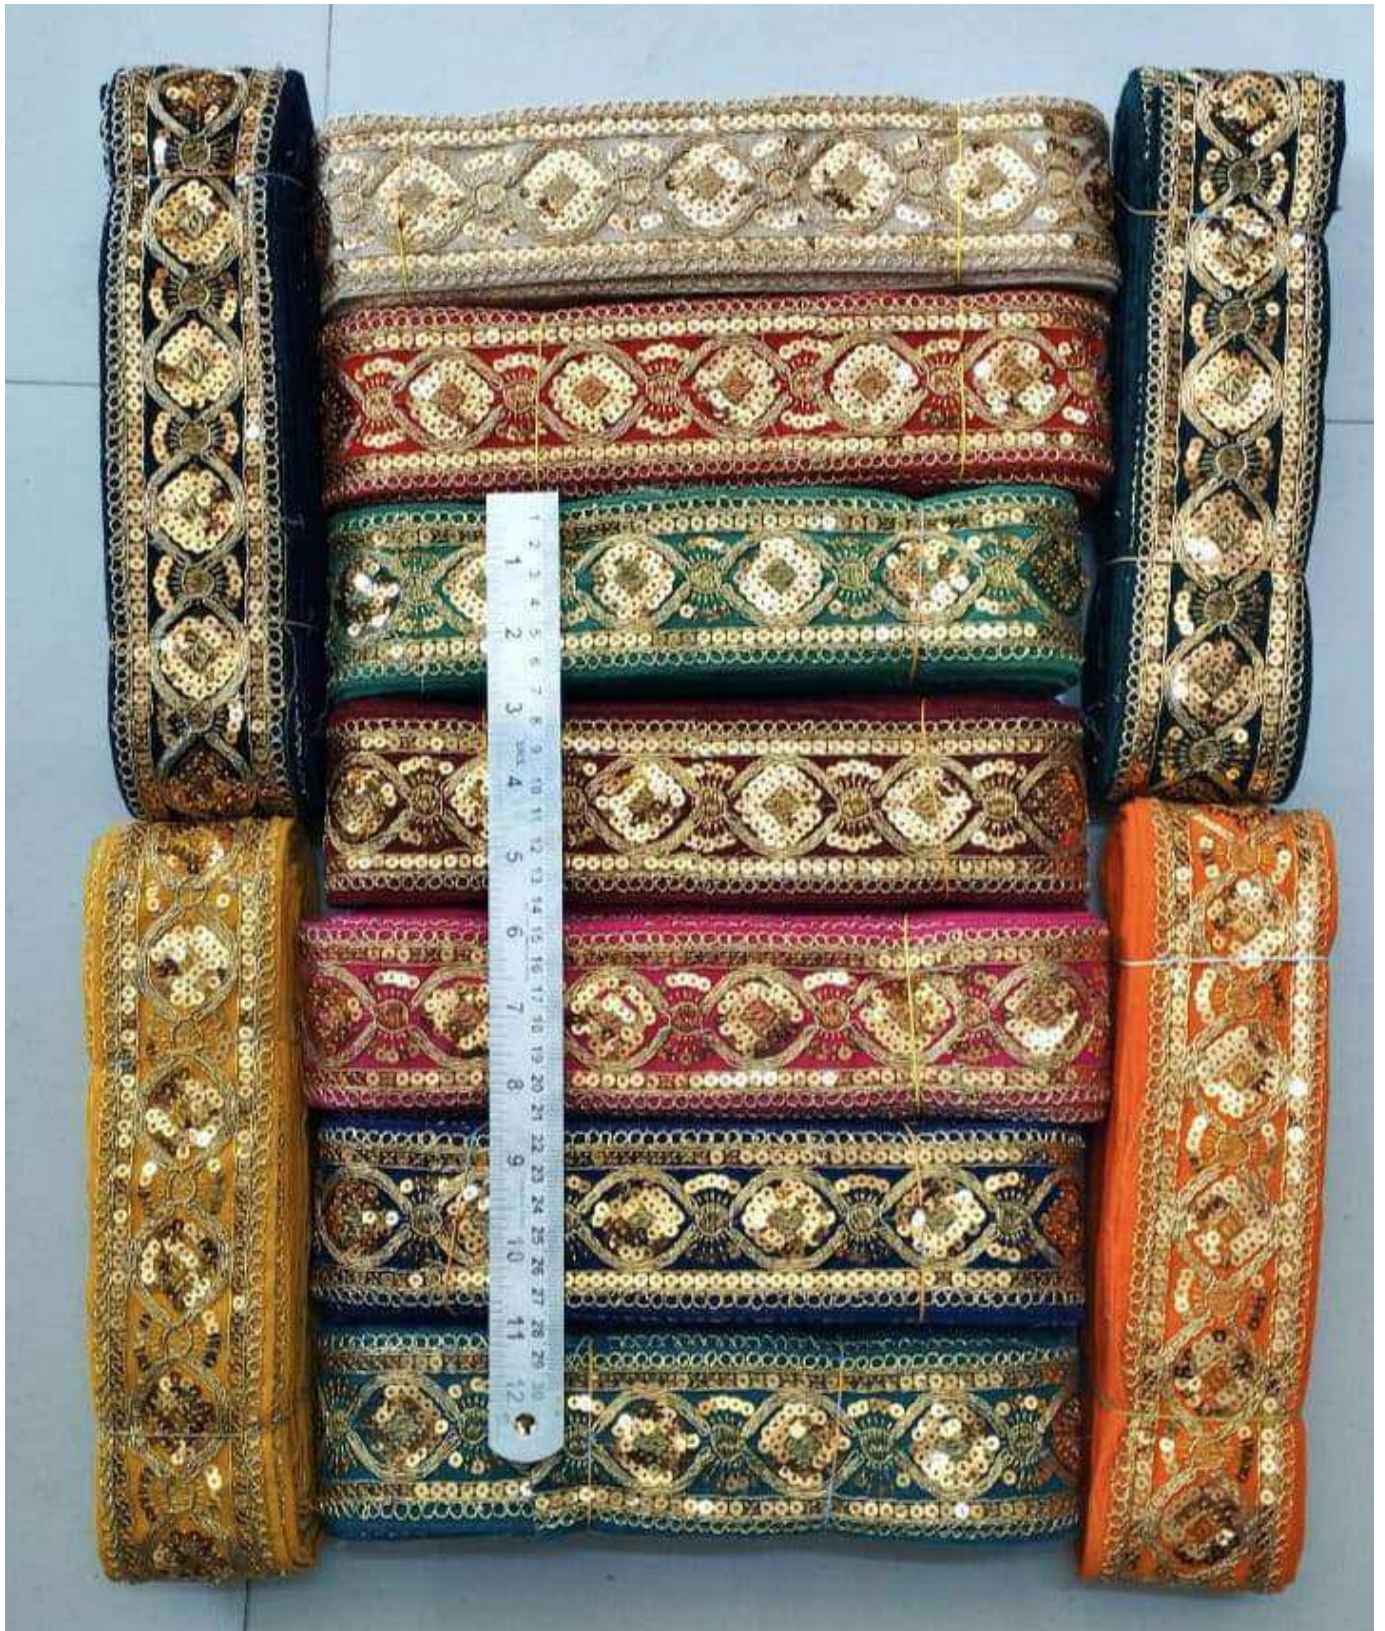

DES-Am - 132

MRP: 170

Size: 10 Mtr, 9 Mtr: 170