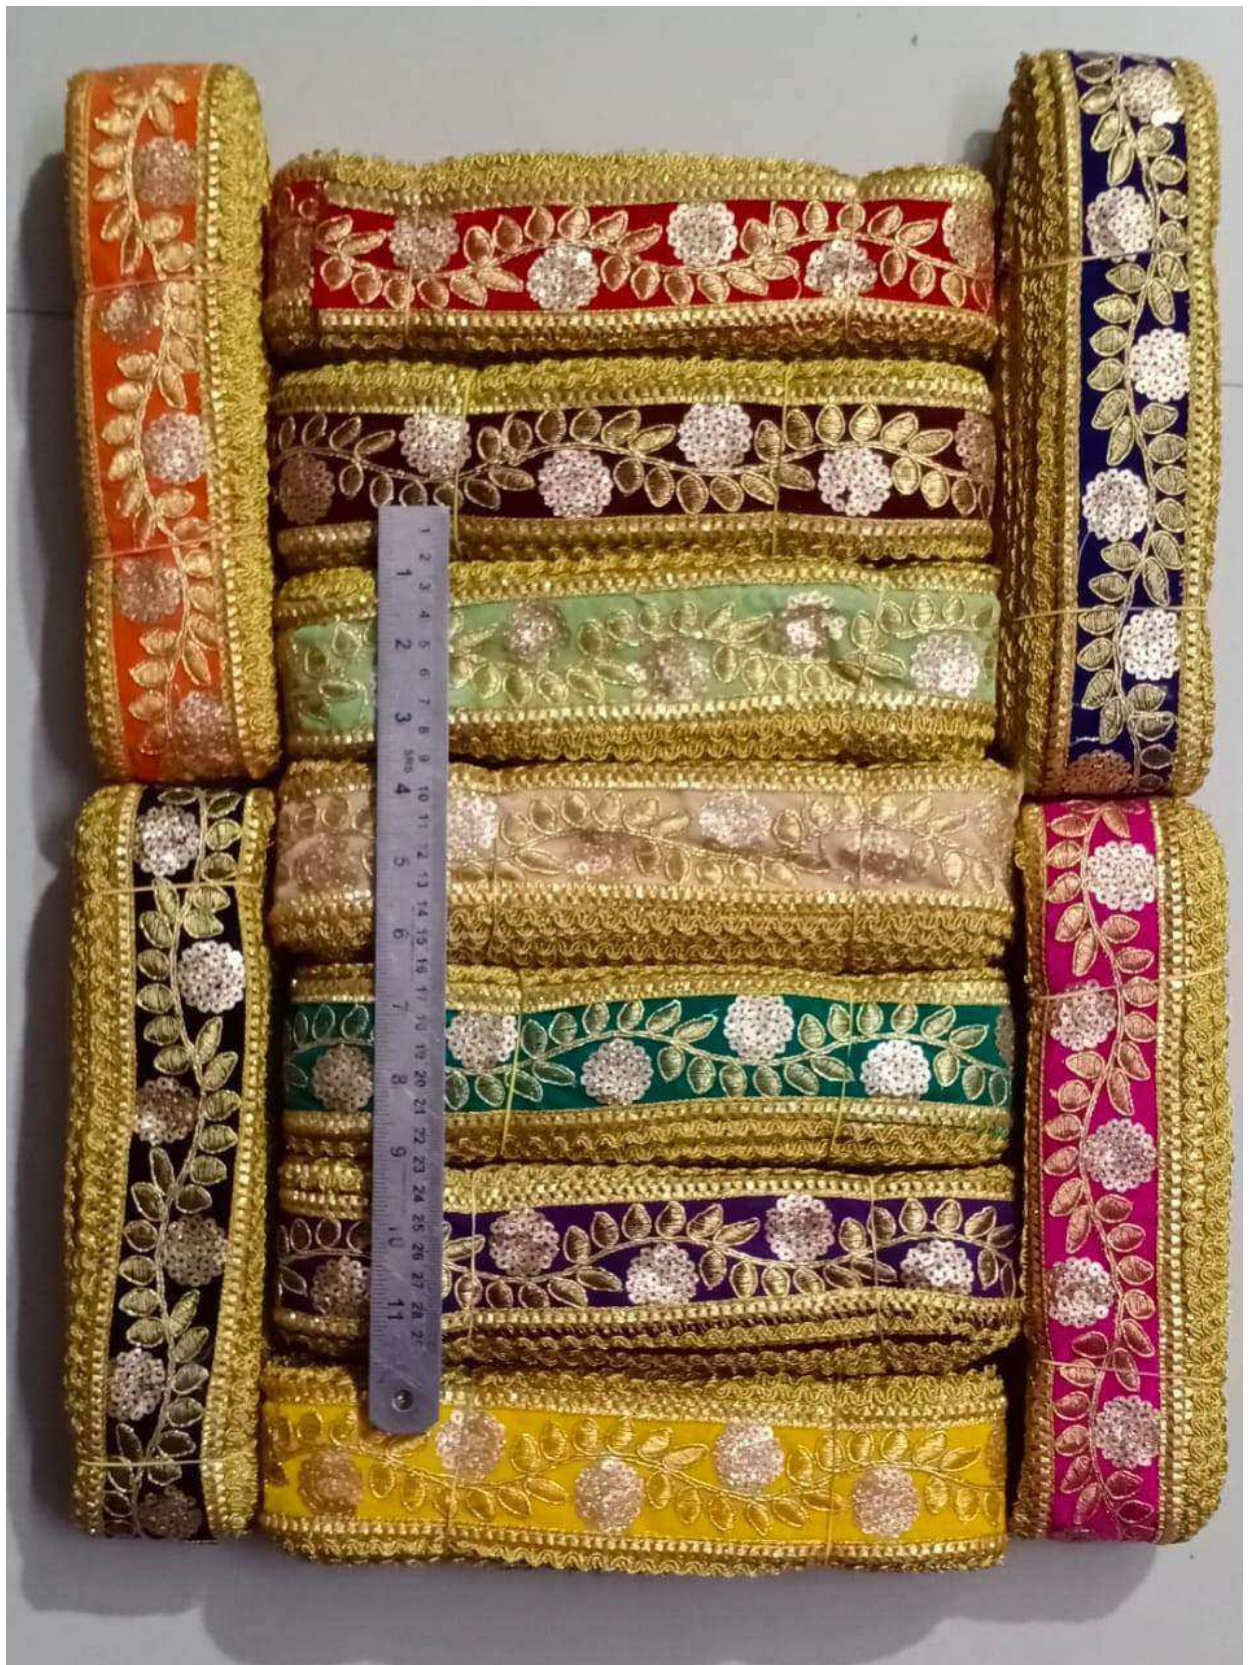

Size: 9 Mtr: 180

DES-Am - 142

MRP: 200

Size: 9 Mtr: 200

DES-Am - 143

MRP: 140

Size: 9 Mtr: 140

DES-Am - 144

MRP: 160

Size: 9 Mtr: 160

DES-Am - 145

MRP: 130

Size: 9 Mtr: 130

DES-Am - 146

MRP: 140

Size: 9 Mtr: 140

DES-Am - 147

MRP: 130

Size: 10 Mtr, 9 Mtr: 130

DES-Am - 148

MRP: 130

Size: 9 Mtr: 130