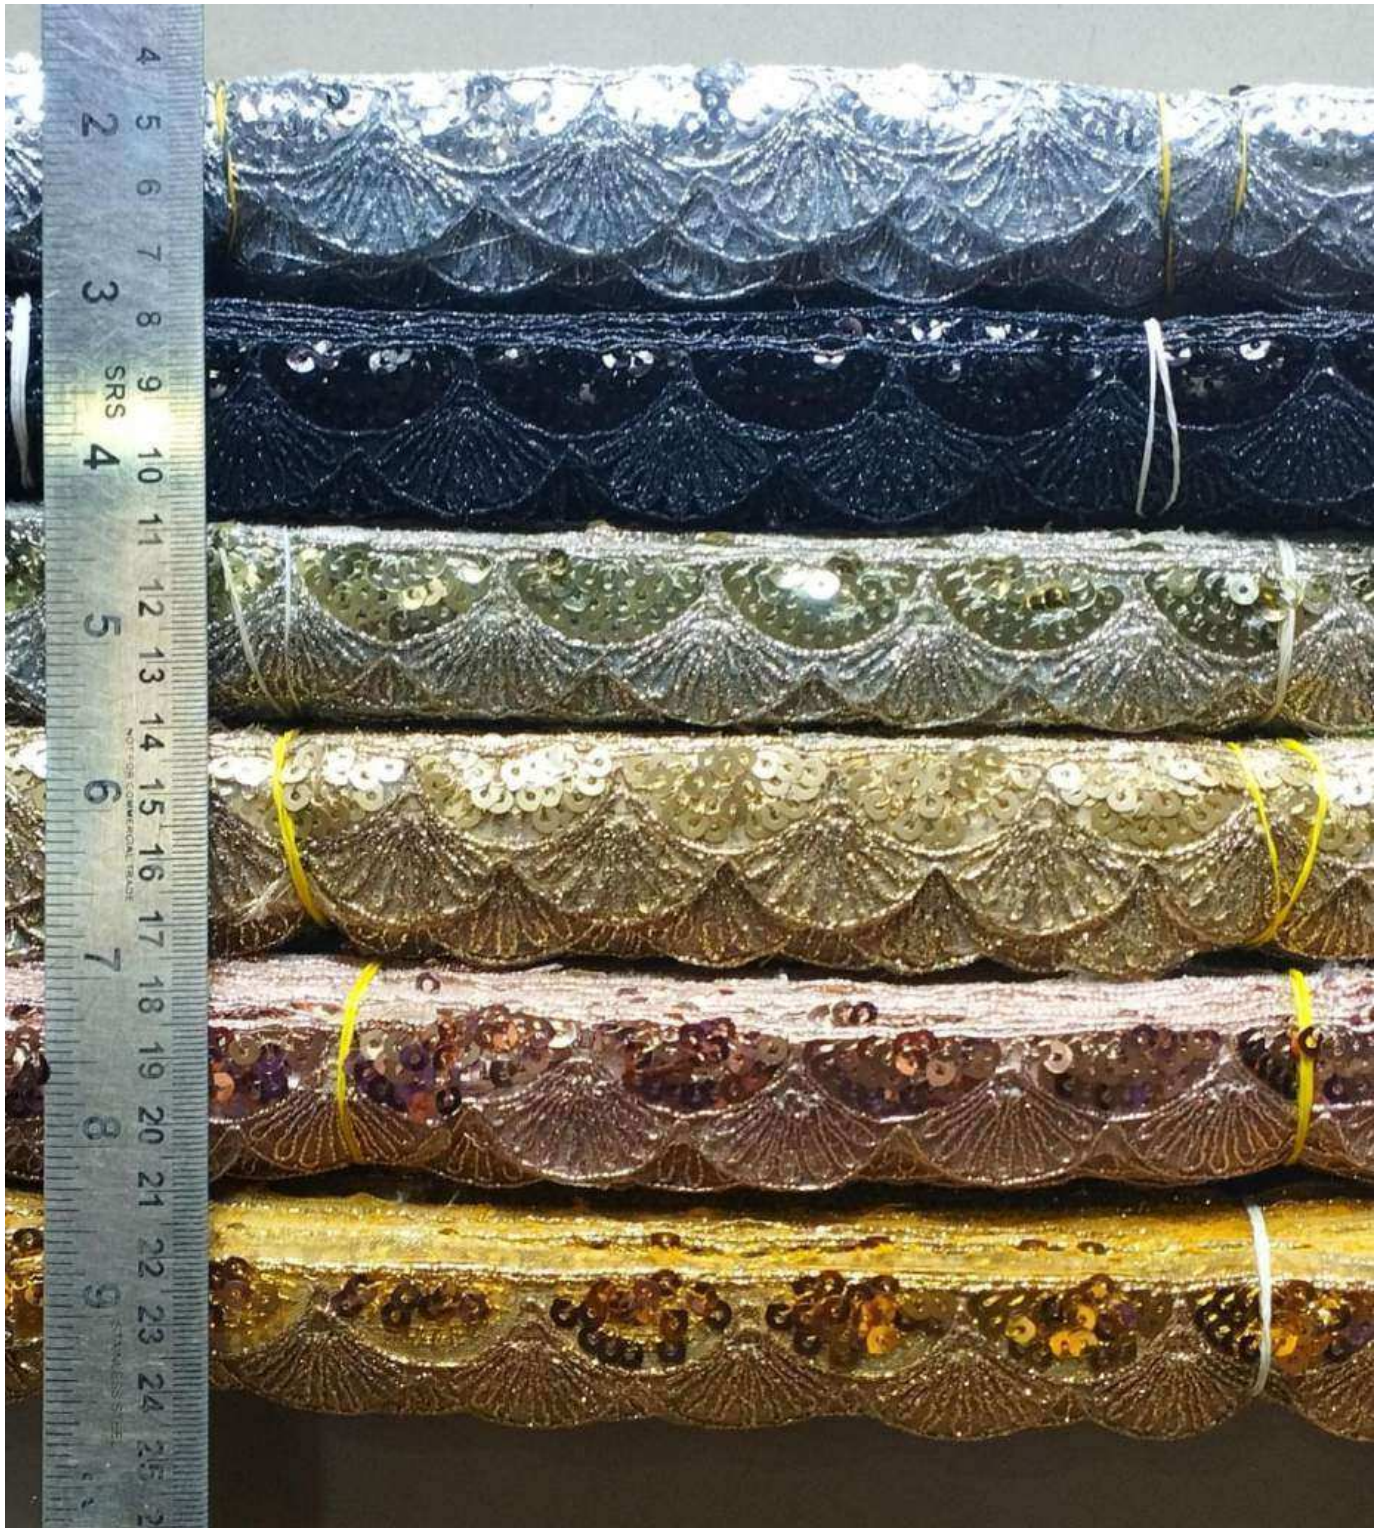

Size: 9 Mtr: 120

DES-Am - 50

MRP: 150

Size: 9 Mtr: 150

DES-Am - 52

MRP: 90

Size: 9 Mtr: 90

DES-Am - 53