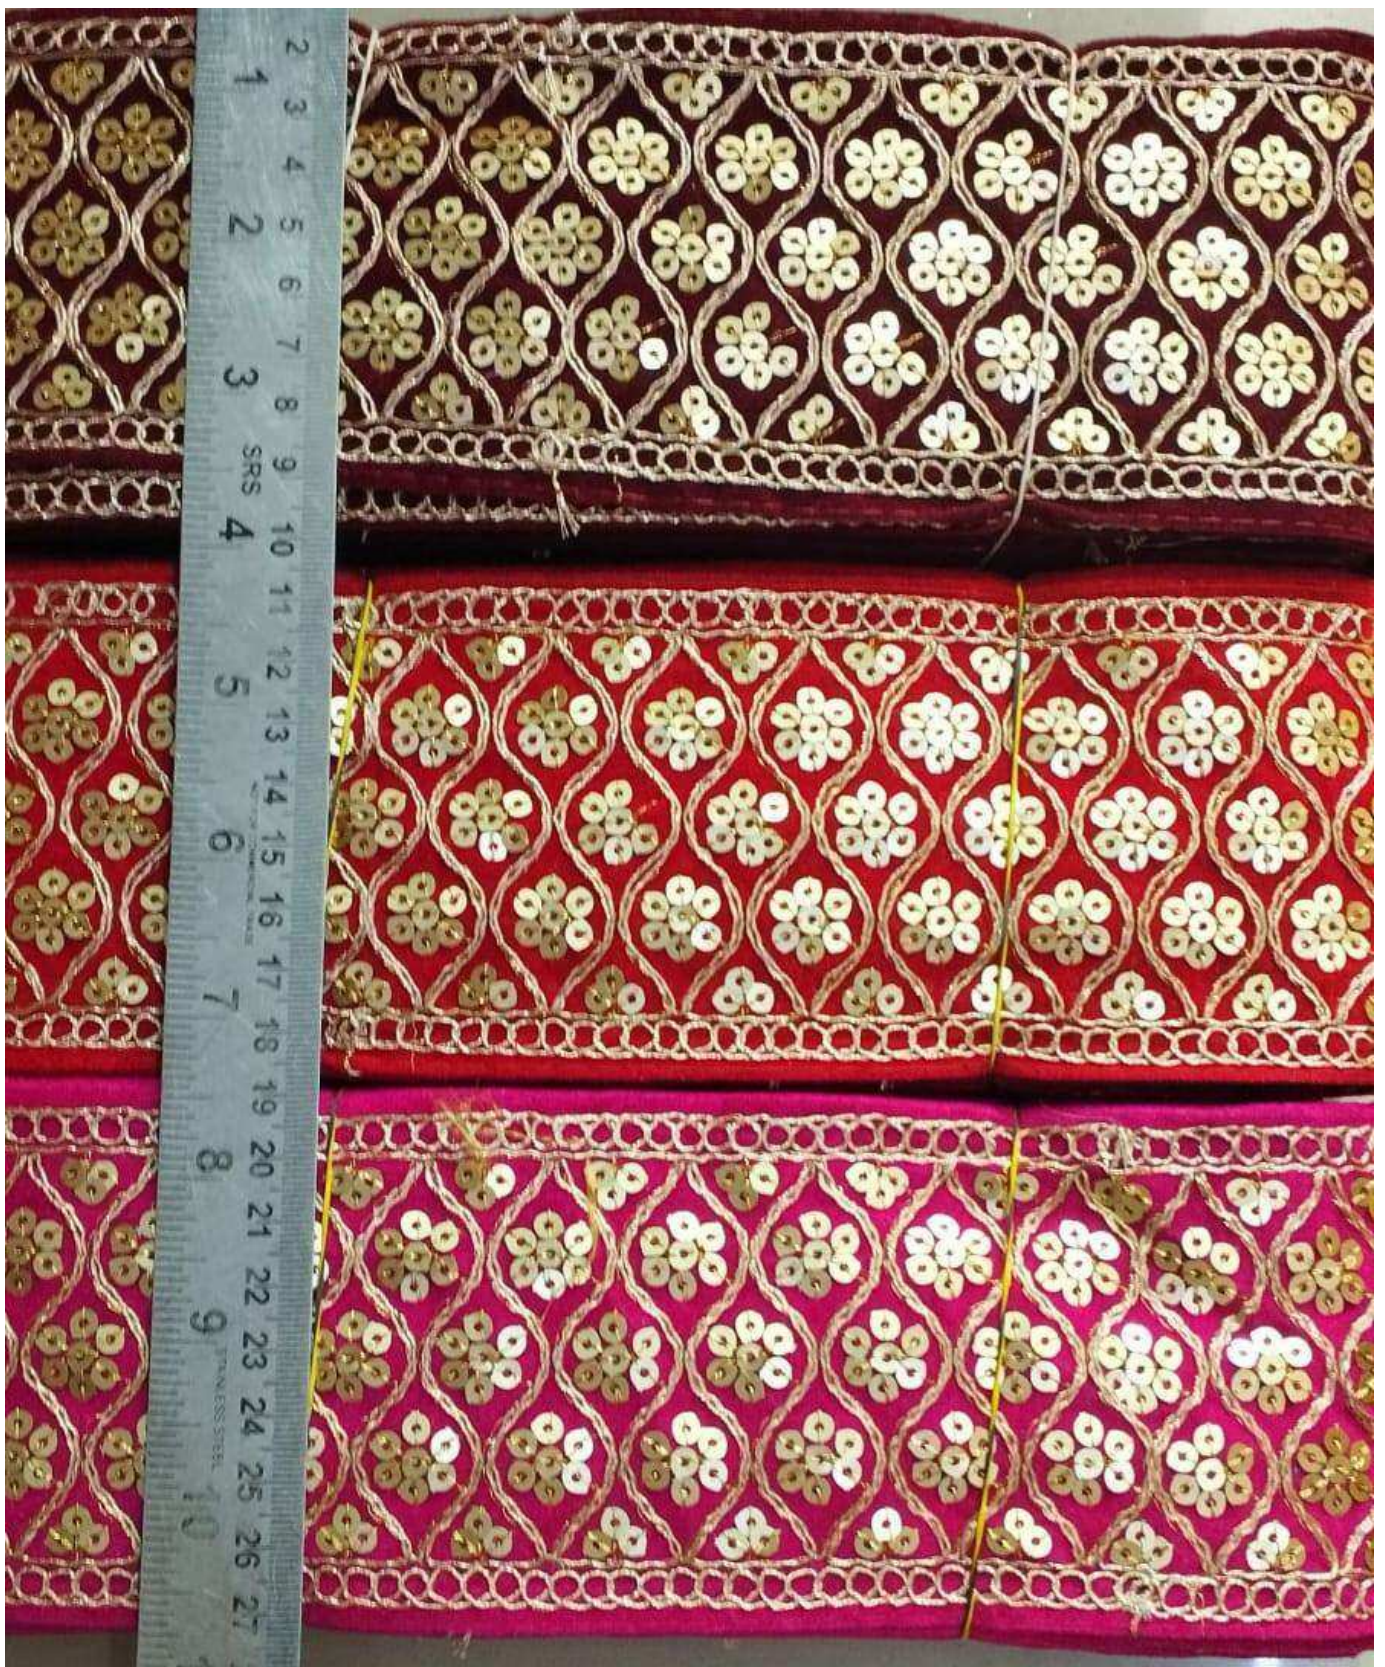

DES-Am- 51

MRP: 220

Size: 9 Mtr: 220