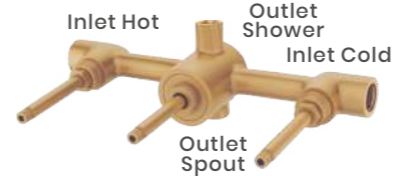

Allied Collection

Luxurious Bath Fittings

“*Advancement to new Era*”

1601 : Concealled Wall Mixer (15 mm) With 25 mm Tik Tik
₹ 4860/-