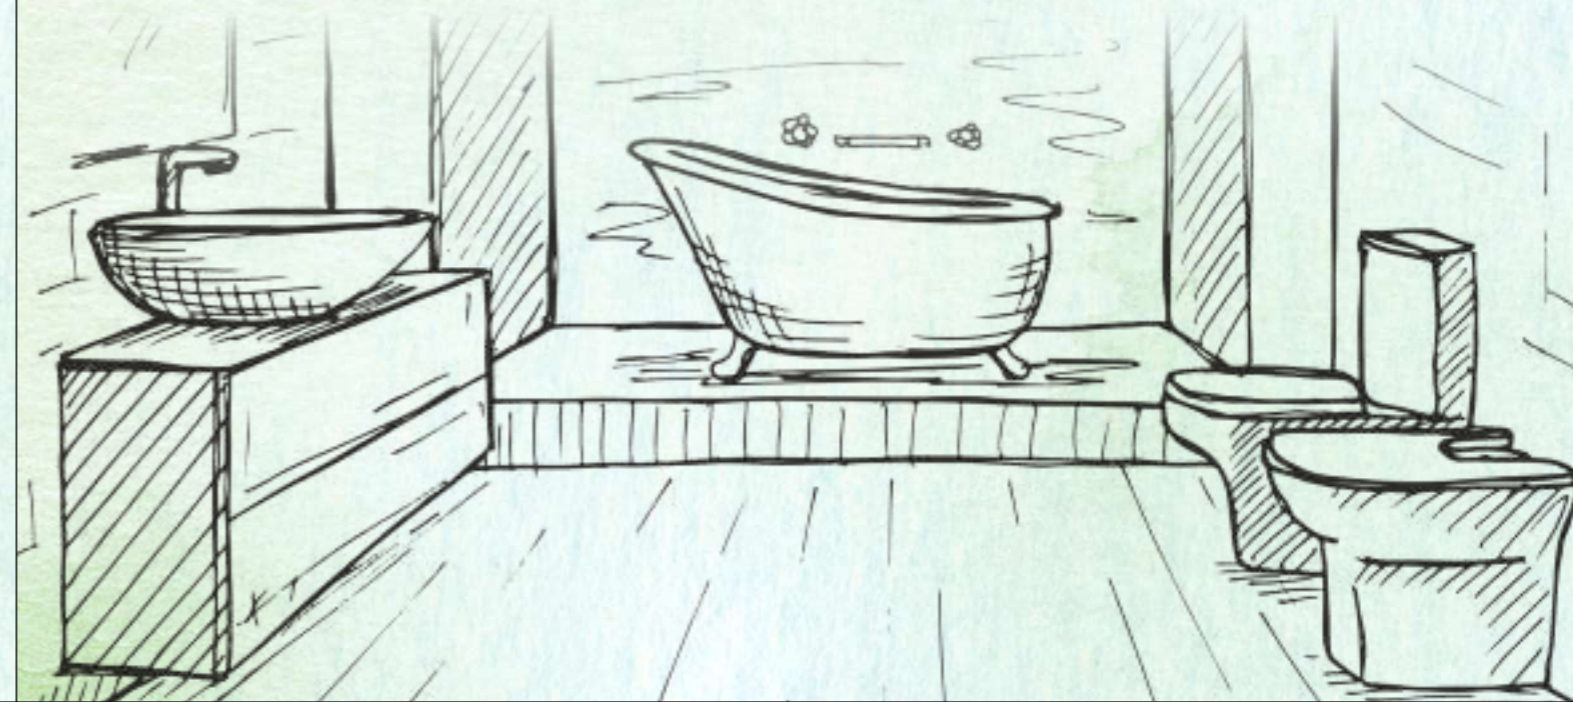

RANGER®

Luxurious Bath Fittings

Index

06 | PAGE | *Hector*
COLLECTION

16 | PAGE | *Elite*
COLLECTION

08 | PAGE | *Creta*
COLLECTION

18 | PAGE | *Neno*
COLLECTION

10 | PAGE | *Gloria*
COLLECTION

20 | PAGE | *Selton*
COLLECTION

12 | PAGE | *Kia*
COLLECTION

22 | PAGE | *Qura*
COLLECTION

14 | PAGE | *Ciaz*
COLLECTION

23 | PAGE | *Brio*
COLLECTION

24 | PAGE | *Kwid*
COLLECTION

28 | PAGE | *Sport*
COLLECTION

25 | PAGE | *Stone*
COLLECTION

29 | PAGE | *Allied*
COLLECTION

26 | PAGE | *Corsa*
COLLECTION

30 | PAGE | *Diverter*
COLLECTION

27 | PAGE | *Dream*
COLLECTION

31 | PAGE | *Metropol*
COLLECTION