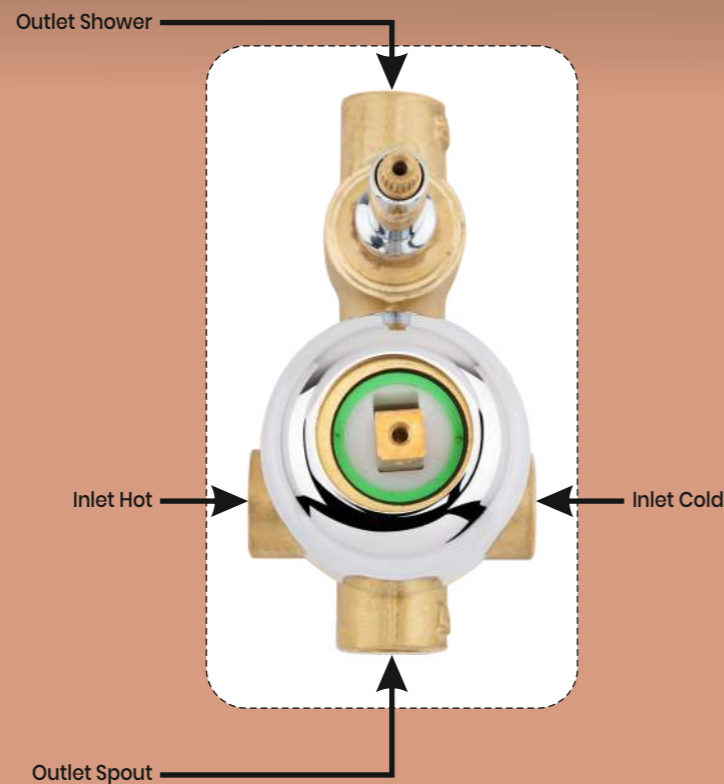

# Diverter Collection

Luxurious Bath Fittings

“*Advancement to new Era*”

1701 : Concealled Single Lever Diverter High Flow (45mm Cartridge)  
₹ 7500 /-

Qura Upper Part For High Flow Single Lever Concealed Diverter with Square Plate

Gloria Upper Part For High Flow Single Lever Concealed Diverter with Square Plate