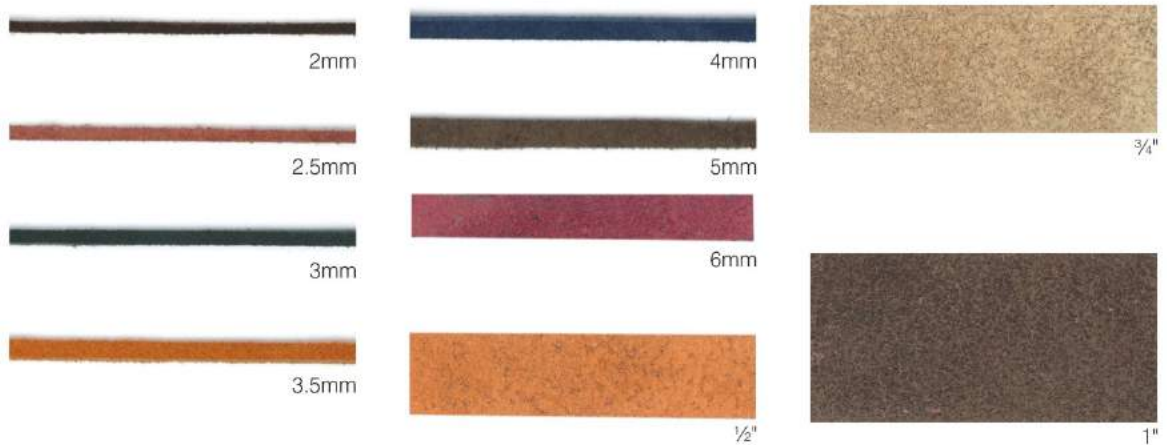

REAL SUEDE LEATHER CORD - THICKNESS 0.9 TO 1.2MM CARD #17

SIZES AVAILABLE