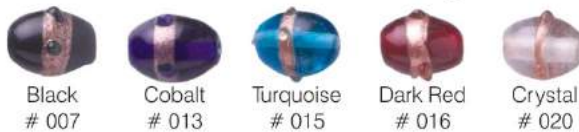

C-Shape-Round 8mm, Round 10mm & Oval 12x9mm

Colors Available - Color Range # 5

001 # 003 # 004 # 006 # 007 # 016
 # 023 # 027 # 030 # 033 # 038

B-Shape-Round 8mm, Round 10mm & Oval 12x9mm

Colors Available - Color Range # 5