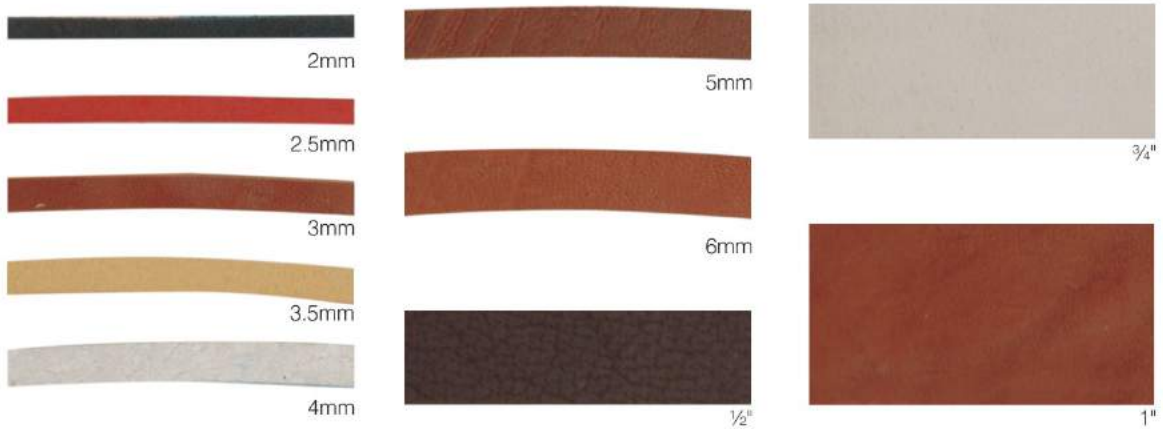

COW LEATHER BELTING CORD - THICKNESS 1.9 TO 2.2MM CARD #10

SIZES AVAILABLE