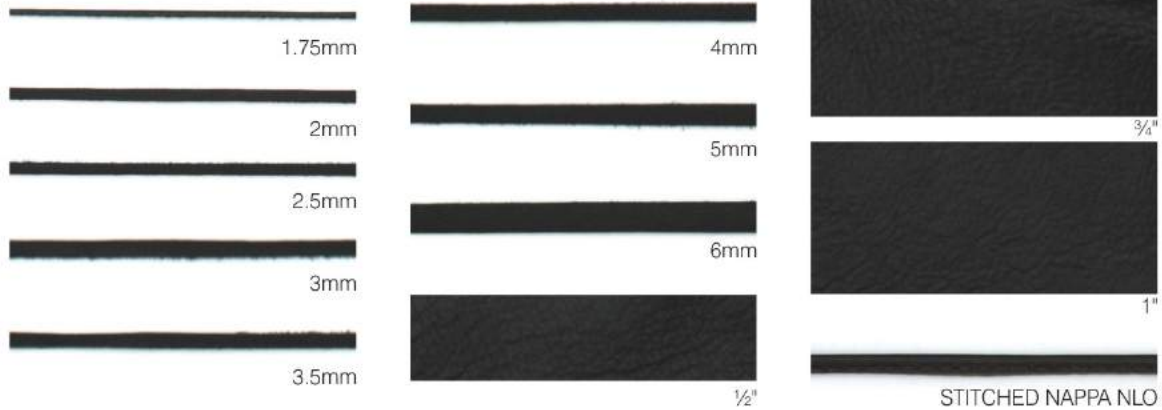

NAPPA LEATHER CORD - THICKNESS 0.6 TO 0.8 MM

CARD #14

SIZES AVAILABLE