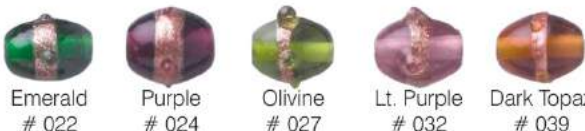

Black # 007   Cobalt # 013   Turquoise # 015   Dark Red # 016   Crystal # 020

Sapphire # 014   Turquoise # 015   Dark Red # 016   Red # 017   Topaz # 018   Lt. Sapphire # 019
Crystal # 020   Emerald # 022   Purple # 024   Dark Turquoise # 025   Teal # 026   Olivine # 027