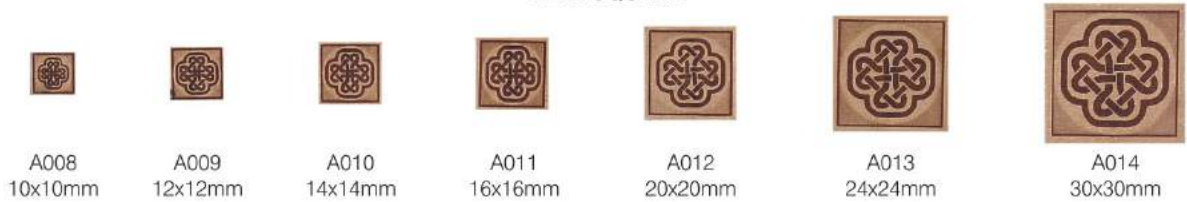

LEATHER BEADS WITH LASER ENGRAVING

CARD # 60

Note :- We can make any other shape as per your requirement

SHAPES AVAILABLE

FLAT ROUND

FLAT SQUARE

FLAT OVAL

FLAT RECTANGLE