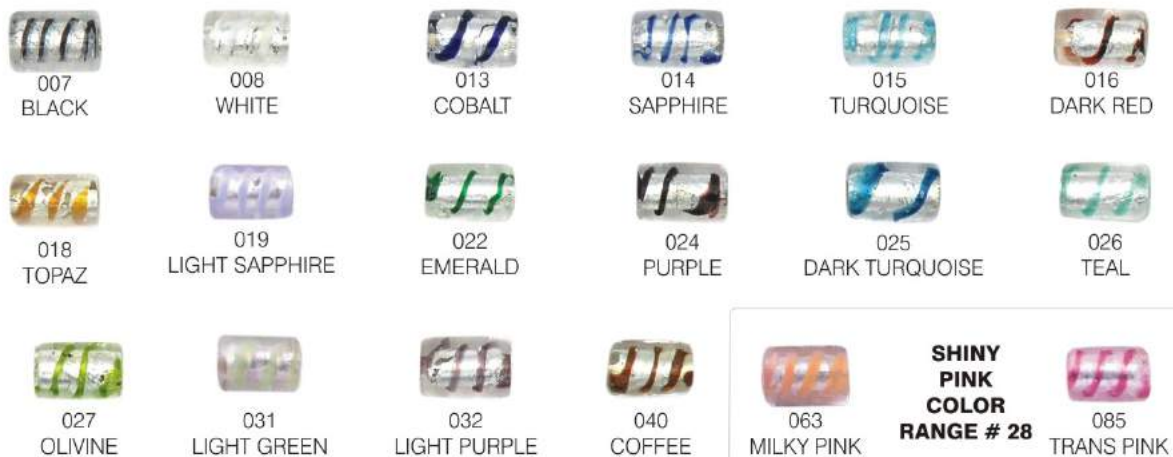

SHAPES AVAILABLE

Note :- We can make any other shape as per your requirement

COLORS AVAILABLE - SHINY TRANSPARENT COLOR RANGE # 5

See card # 101 - color range # 5 for more color options on page # 64

HAND DECORATED LAMPWORK SILVER FOIL GLASS BEADS CARD #137