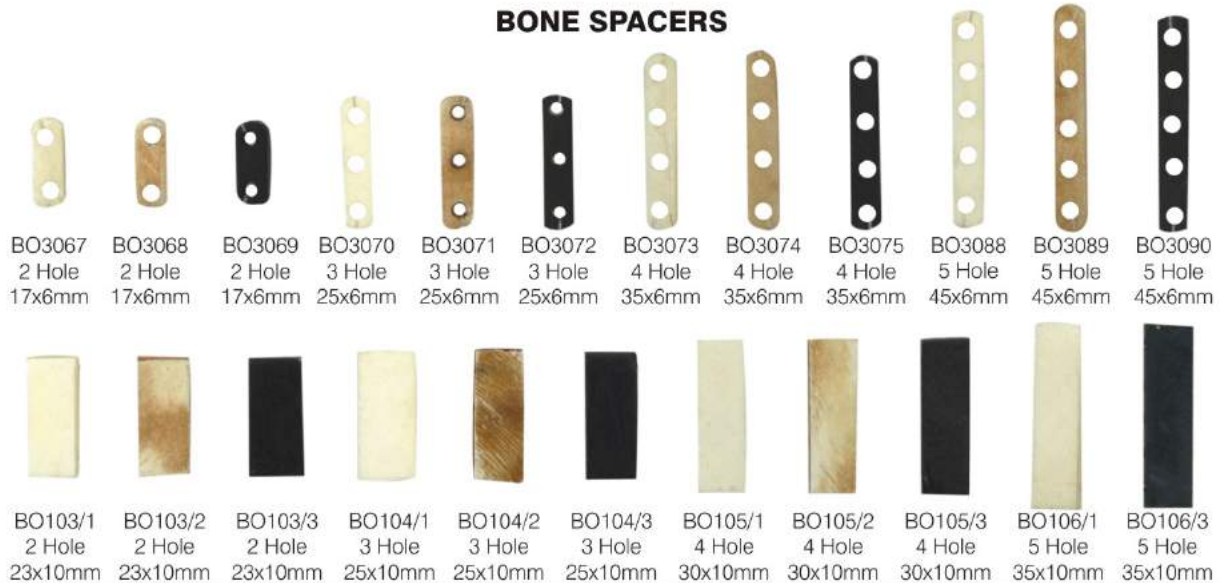

BO3084
Bear Claw- 2½"

BO7061
Tusk-2"

BO7062
Tusk-2"

BO7063
Tusk-2"

BO3079
Claw- 2"

BO3080
Claw-2"

BO3081
Claw-2"

BONE SPACERS