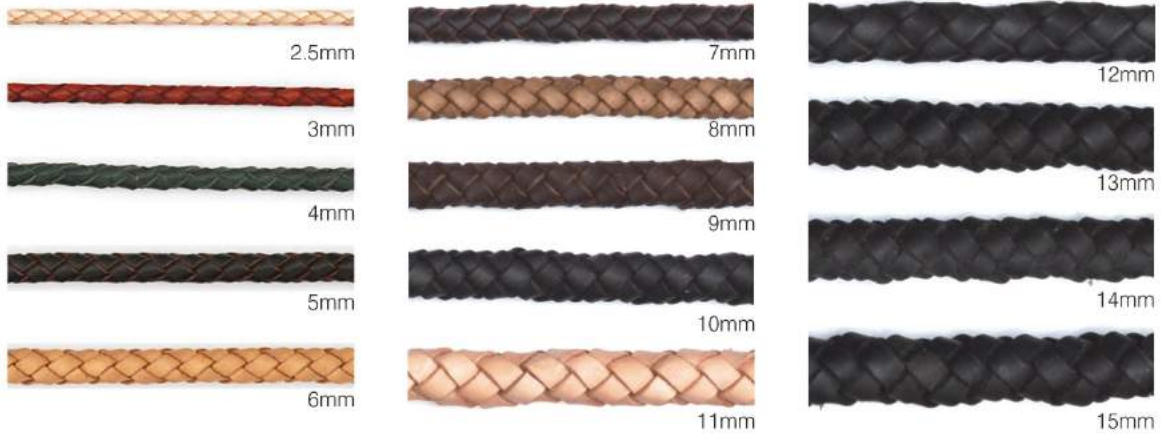

www.psdaimaandsons.com

SPLIT SUEDE LEATHER CORD - THICKNESS 1.6 TO 1.9MM CARD #2

SIZES AVAILABLE

REGULAR COLORS AVAILABLE

FLAT BRAIDED LEATHER CORD - THICKNESS 1.0 TO 1.2MM CARD #5

SIZES AVAILABLE

Note :- We can braid the leather cords in any other size as per your requirement

FLAT BRAIDED LEATHER CORD - THICKNESS 1.0 TO 1.2MM CARD #5

FLAT STRING SIZE AVAILABLE FOR BRAIDING

REGULAR COLORS AVAILABLE

See card # 9 for more color option on page # 11

METALLIC COLORS AVAILABLE

See card # 9 for more color option on page # 11

ANTIQUÉ DYE COLORS AVAILABLE

See card # 1 for more color option on page # 3

BOLO/FOLDED BOLO LEATHER CORD

CARD #6

**BOLO LEATHER CORD
SIZES AVAILABLE**

**FOLDED BOLO NAPPA LEATHER CORD
SIZES AVAILABLE**

REGULAR COLORS AVAILABLE