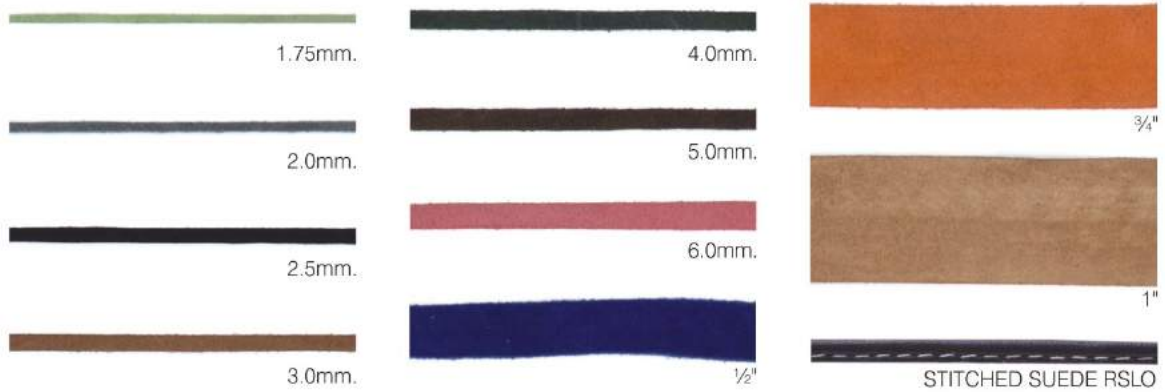

See card # 1 for more color option on page # 3

DYE COLORS AVAILABLE

See card # 1 for more color option on page # 3

REAL SUEDE LEATHER CORD - THICKNESS 0.5 TO 0.7MM CARD #8

SIZES AVAILABLE

REGULAR COLORS AVAILABLE