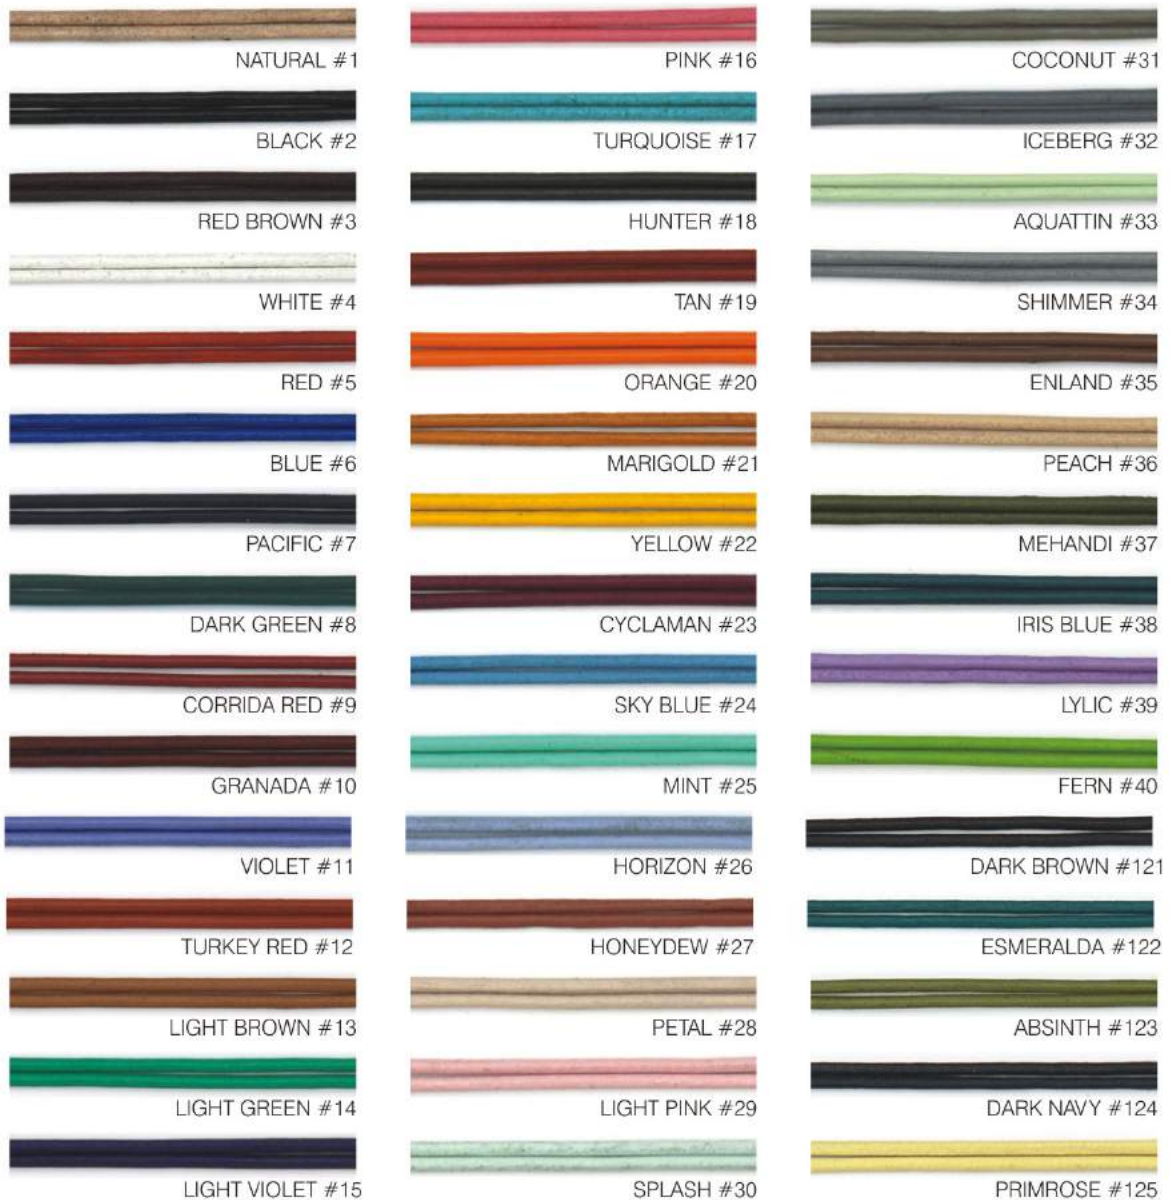

ROUND LEATHER CORD

CARD #1

SIZES AVAILABLE

REGULAR COLORS AVAILABLE

Note :- We can make any other color as per your requirement

ROUND LEATHER CORD

CARD #1

REGULAR COLORS AVAILABLE

BEACH #131

METALLIC COLORS AVAILABLE

Note :- We can make any other color as per your requirement

PEARL #41

MAROON #50

DUSTY BROWN #59

GOLD #42

TAMBA #51

ANTIQUER BROWN #650

ANTIQUER PINK #654

ANTIQUER RED #658

ANTIQUER NATURAL #651

ANTIQUER TAN #655

ANTIQUER BLACK #659

ANTIQUER RUST #652

ANTIQUER GREEN #656

ANTIQUER BROWN & ANTIQUER NATURAL #686

NATURAL, D. GREEN, RED & BROWN #692

ANTIQUER NATURAL & BLACK #681

ANTIQUER GOLD & PEARL #687

BLACK & LIGHT BROWN #693

RED BROWN & LIGHT BROWN #682

BLACK & WHITE #688

WHITE, NAVY BLUE & RED #694