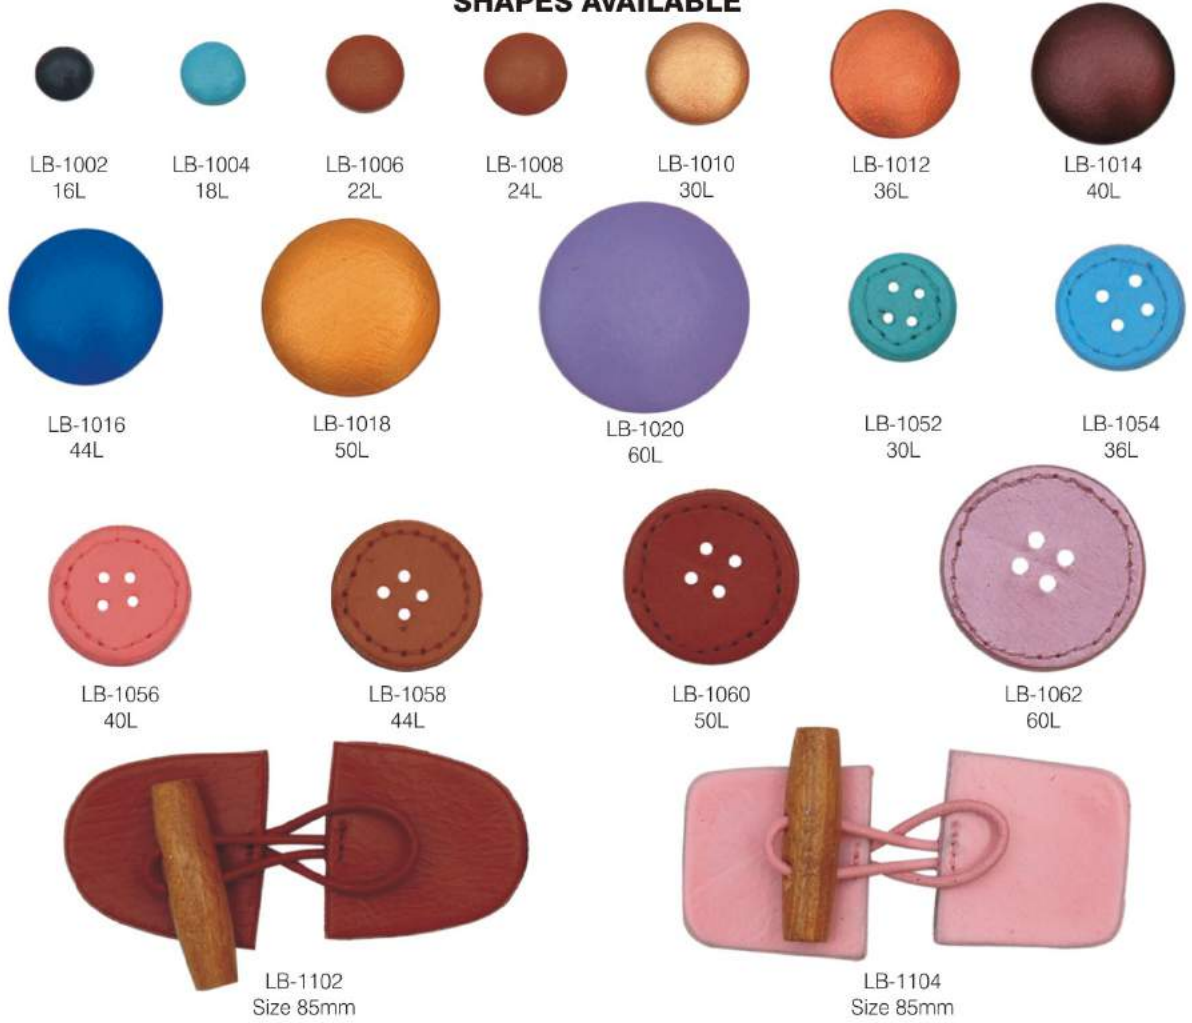

DYE COLORS AVAILABLE

See card # 1 for more color option on page # 3

METALLIC COLORS AVAILABLE

See card # 1 for more color option on page # 3

REGULAR COLORS AVAILABLE

See card # 9 for more color option on page # 11

LEATHER

www.psdaimaandsons.com

COW/CALF LEATHER BUTTONS & TOGGLES

CARD #40

Note :- We can make any other shape as per your requirement
See card # 1 for color available on page # 2 & 3

SHAPES AVAILABLE

SPLIT SUEDE LEATHER BUTTON & TOGGLES