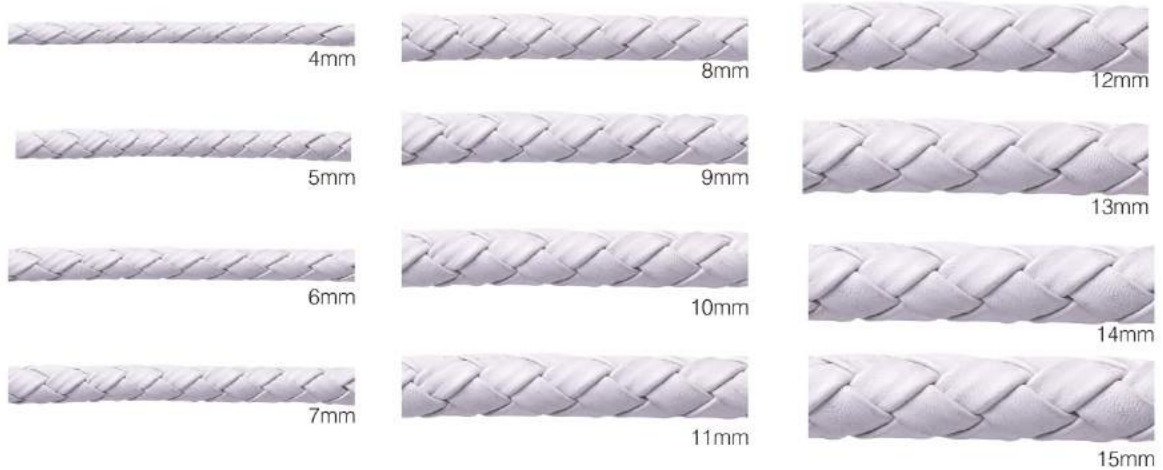

FLAT BRAIDED LEATHER CORD - THICKNESS 1.0 TO 1.2MM CARD #5

FLAT STRING SIZE AVAILABLE FOR BRAIDING

REGULAR COLORS AVAILABLE

See card # 9 for more color option on page # 11

METALLIC COLORS AVAILABLE

See card # 9 for more color option on page # 11

ANTIQUÉ DYE COLORS AVAILABLE

See card # 1 for more color option on page # 3

BOLO/FOLDED BOLO LEATHER CORD

CARD #6

**BOLO LEATHER CORD
SIZES AVAILABLE**

**FOLDED BOLO NAPPA LEATHER CORD
SIZES AVAILABLE**

REGULAR COLORS AVAILABLE