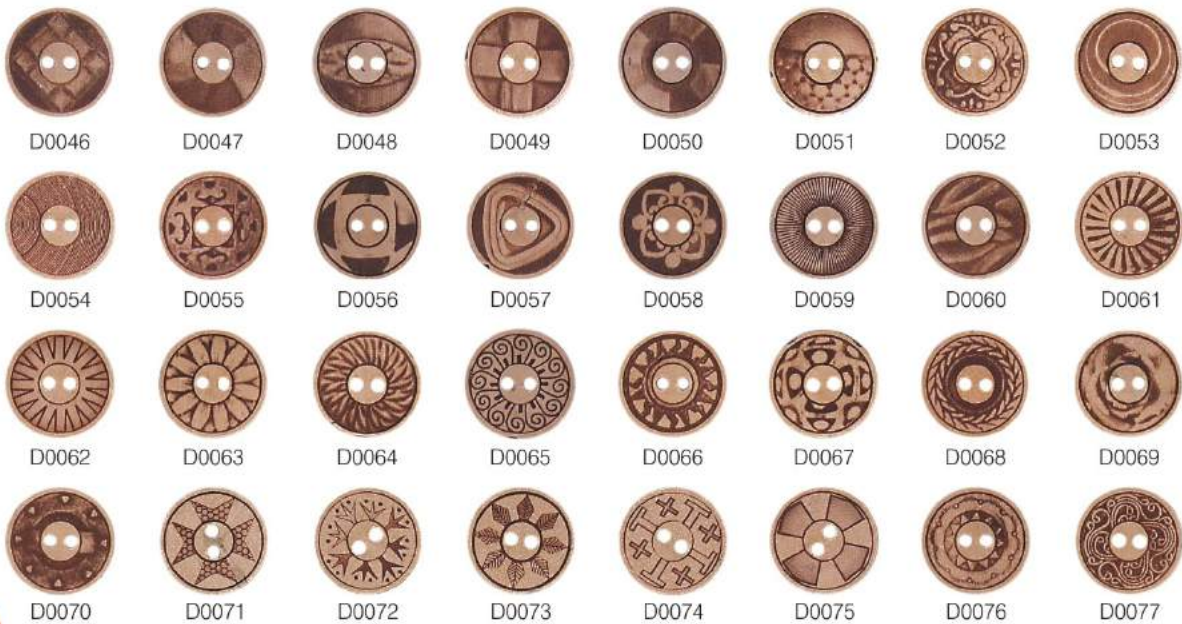

LASER DESIGNS AVAILABLE IN TWO HOLE BUTTON

Note :- we can make any other laser design in any shape as per your requirement