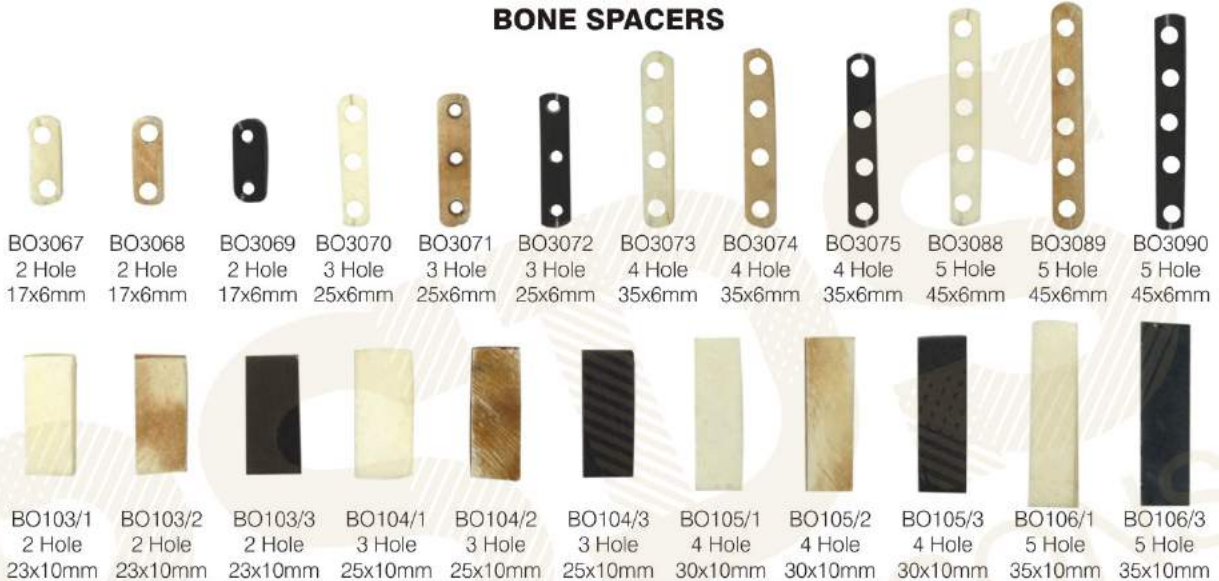

BONE SPACERS

BO3067 2 Hole 17x6mm
BO3068 2 Hole 17x6mm
BO3069 2 Hole 17x6mm
BO3070 3 Hole 25x6mm
BO3071 3 Hole 25x6mm
BO3072 3 Hole 25x6mm
BO3073 4 Hole 35x6mm
BO3074 4 Hole 35x6mm
BO3075 4 Hole 35x6mm
BO3088 5 Hole 45x6mm
BO3089 5 Hole 45x6mm
BO3090 5 Hole 45x6mm
BO103/1 2 Hole 23x10mm
BO103/2 2 Hole 23x10mm
BO103/3 2 Hole 23x10mm
BO104/1 3 Hole 25x10mm
BO104/2 3 Hole 25x10mm
BO104/3 3 Hole 25x10mm
BO105/1 4 Hole 30x10mm
BO105/2 4 Hole 30x10mm
BO105/3 4 Hole 30x10mm
BO106/1 5 Hole 35x10mm
BO106/3 5 Hole 35x10mm

HAND MADE BONE BIRDS, BEADS & PENDANTS CARD #208

Note :- We can make bone beads in any other carving / color as per your requirement.