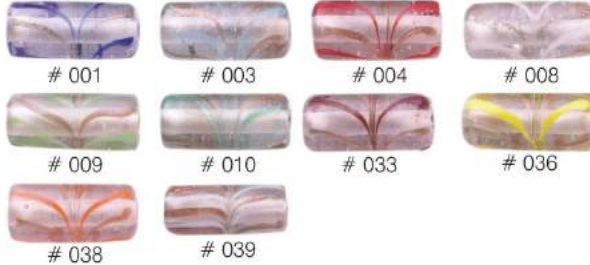

The shape, size & color of glass beads will vary due to handmade

PROGRAMME # 6 - HAND DECORATED GLASS BEAD/BONE BEAD/METAL BEAD KIT

F-Shape-Round 8mm, Round 10mm & Oval 12x9mm
Colors Available - Color Range # 5