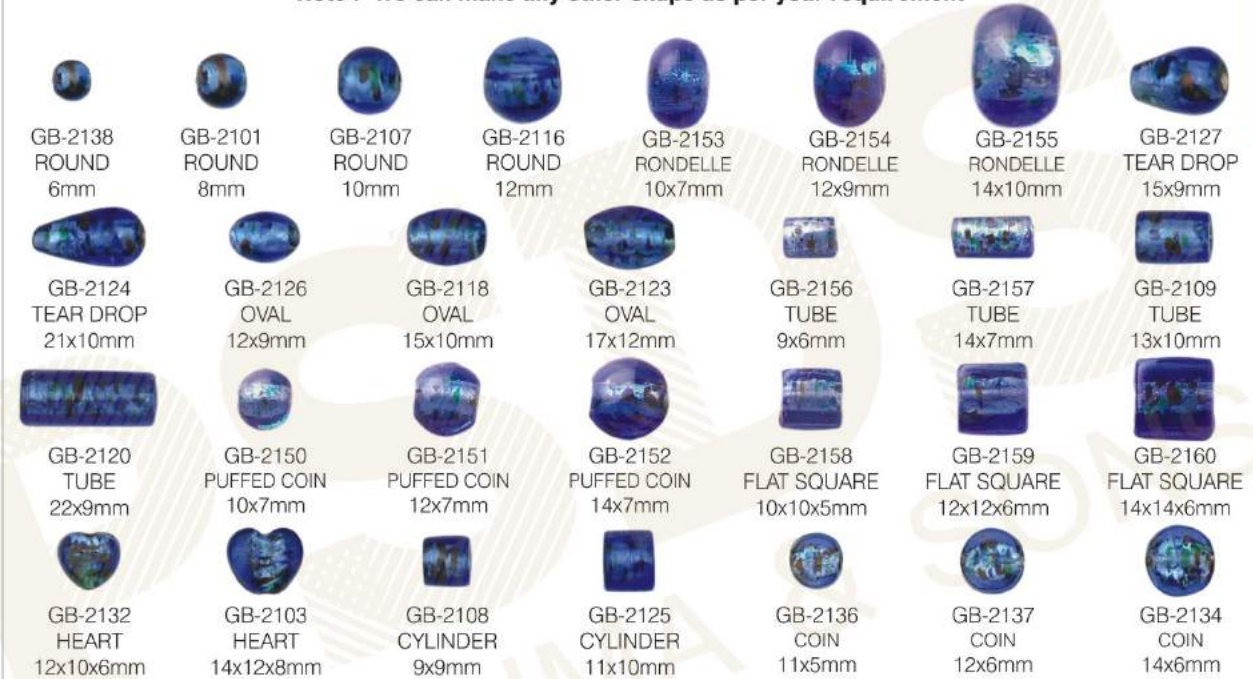

HAND DECORATED LAMPWORK SILVER FOIL GLASS BEADS CARD #122

SHAPES AVAILABLE

Note :- We can make any other shape as per your requirement