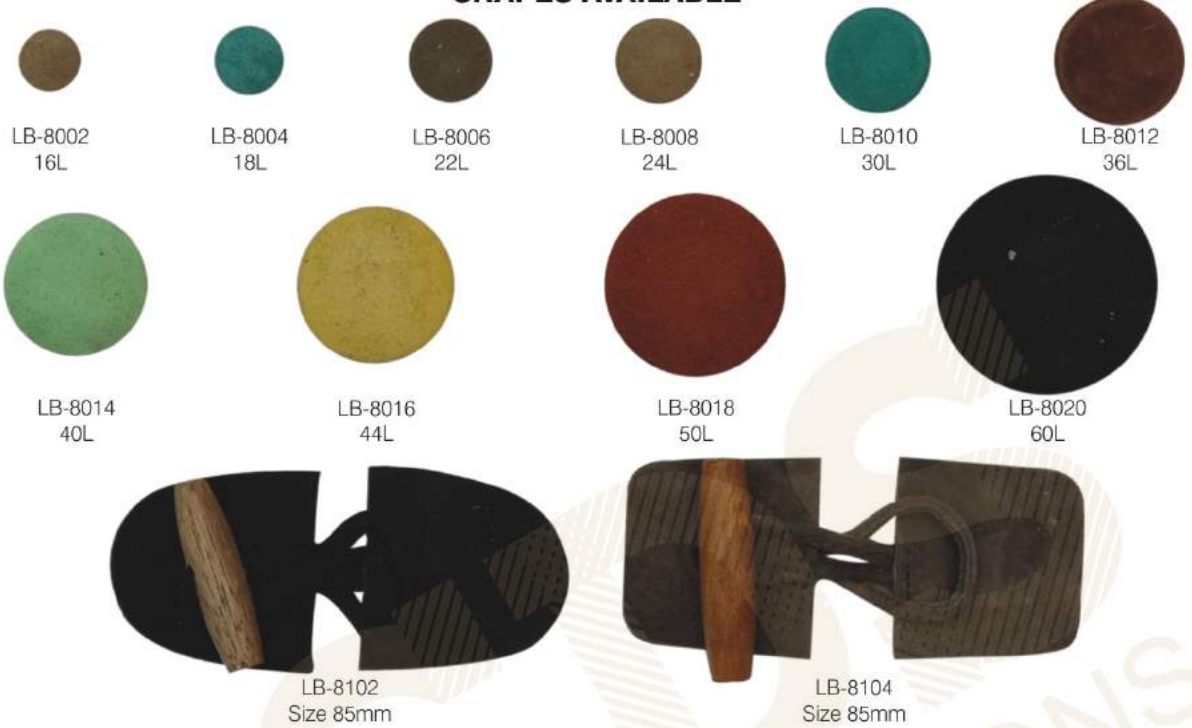

See card # 2 for color available on page # 4

SHAPES AVAILABLE

LB-2052
30L

LB-2054
36L

LB-2056
40L

LB-2058
44L

LB-2060
50L

LB-2062
60L

LB-2102
Size 85mm

LB-2104
Size 85mm

The thickness and color of leather buttons & toggles will vary due to natural product

REAL SUEDE LEATHER BUTTONS & TOGGLES

CARD #40

Note :- We can make any other shape as per your requirement
See card # 8 for color available on page # 10

SHAPES AVAILABLE

LEATHER ACCESSORIES

CALF LEATHER BUTTONS & TOGGLES

CARD #40

See card # 9 for color available on page # 11

SHAPES AVAILABLE

WWW.PSDAIMA.COM

CALF LEATHER BUTTONS