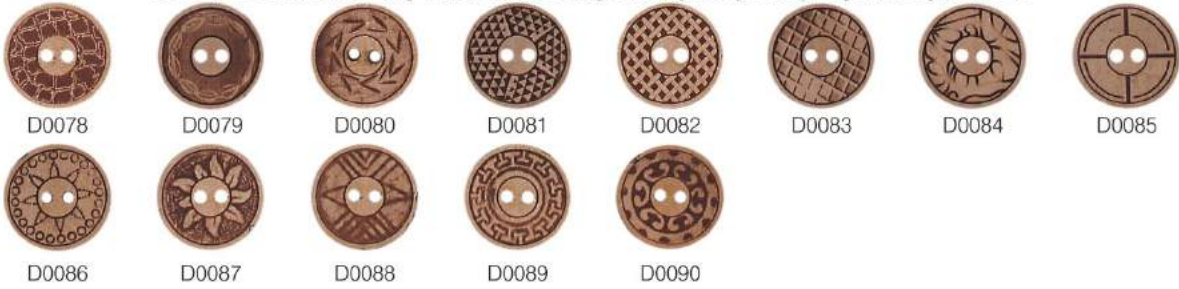

LASER DESIGNS AVAILABLE IN TWO HOLE BUTTON

CARD # 41

Note :- We can make any other laser design in any shape as per your requirement

COLORS AVAILABLE

REGULAR COLORS AVAILABLE

See card # 1 for more color option on page # 2 & 3