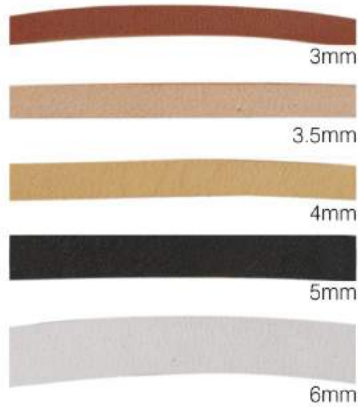

COW LEATHER LATIGO CORD - THICKNESS 2.5 TO 2.9 MM CARD #11

SIZES AVAILABLE

REGULAR COLORS AVAILABLE

BUFF LEATHER CORD - THICKNESS 2.5 TO 2.9 MM

CARD #12