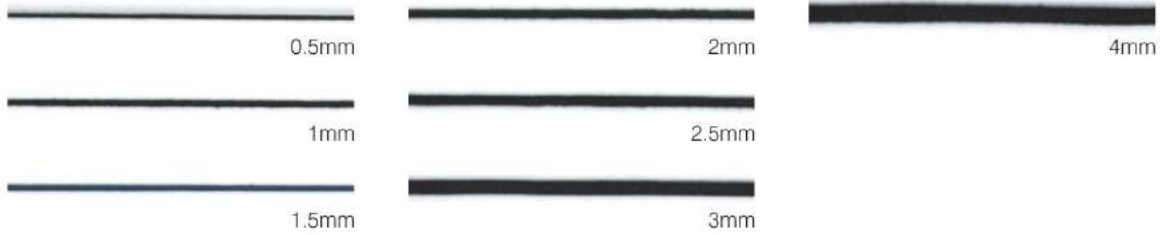

COTTON WAX CORD

CARD #3

SIZES AVAILABLE

REGULAR COLORS AVAILABLE