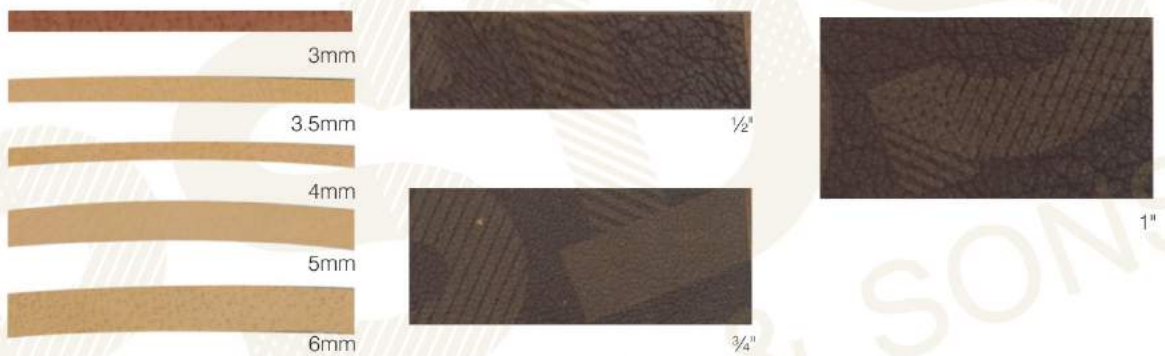

SIZES AVAILABLE

REGULAR COLORS AVAILABLE

NAPPA LEATHER CORD

CARD #14

Size Available Nappa Bolo Braided Cord

We can make up to 25.0mm
we can also make colors from card # 1

Size Available Nappa Oval Bolo Braided Cord