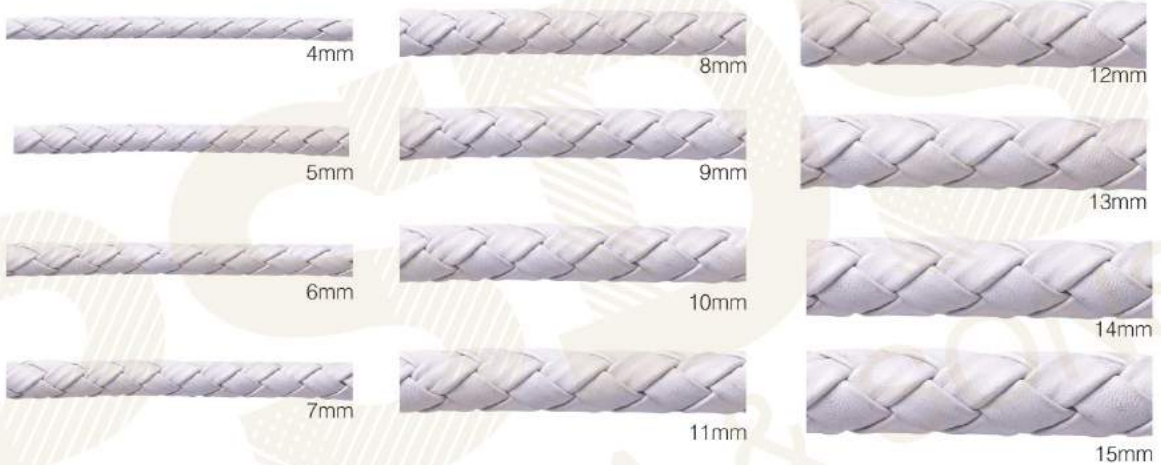

COPPER # 974

KANSA # 976

BOLO/FOLDED BOLO LEATHER CORD

CARD #6

LEATHER CORDS

www.psdaima.com

BOLO LEATHER CORD SIZES AVAILABLE

FOLDED BOLO NAPPA LEATHER CORD SIZES AVAILABLE