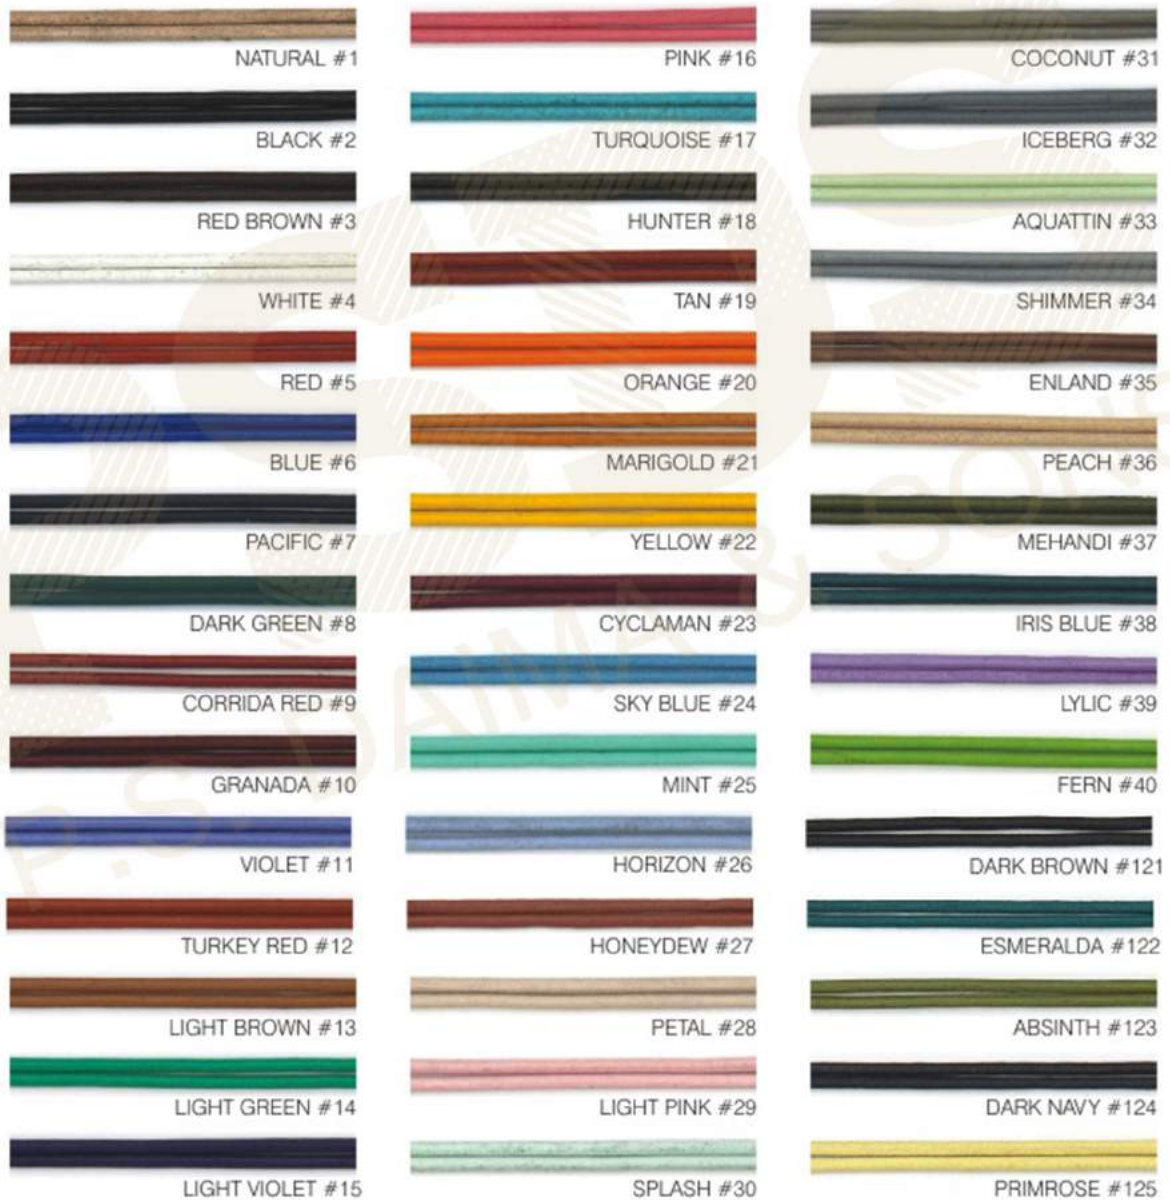

The thickness and color of leather cord will vary due to natural product

REGULAR COLORS AVAILABLE

See card # 1 for more color option on page # 2 & 3

METALLIC COLORS AVAILABLE

See card # 1 for more color option on page # 3

www.psdaima.com

P.S. DAIMA & SONS

ROUND LEATHER HAND BRAIDING

CARD #58

SIZES AVAILABLE

REGULAR COLORS AVAILABLE

Note :- We can make any other color as per your requirement

LEATHER CORDS

RED BROWN #3

HUNTER #18

AQUATTIN #33

WHITE #4

TAN #19

SHIMMER #34

RED #5

ORANGE #20

NATURAL #1

PINK #16

COCONUT #31

BLACK #2

TURQUOISE #17

ICEBERG #32

RED BROWN #3

HUNTER #18