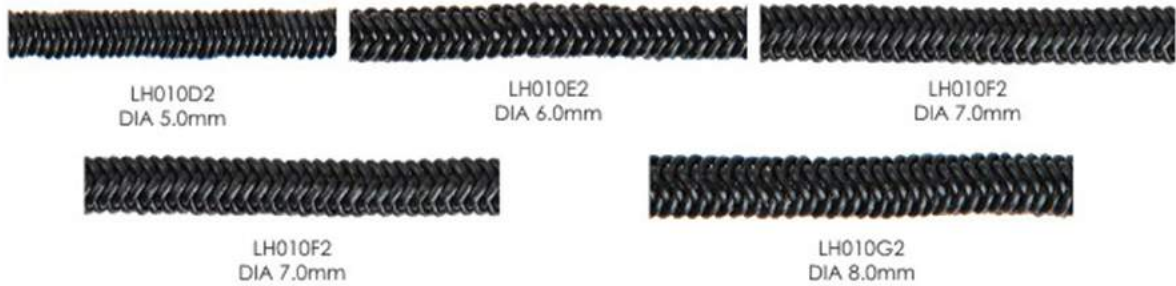

ROUND LEATHER HAND BRAIDING

CARD #58

SIZES AVAILABLE

REGULAR COLORS AVAILABLE

Note :- We can make any other color as per your requirement