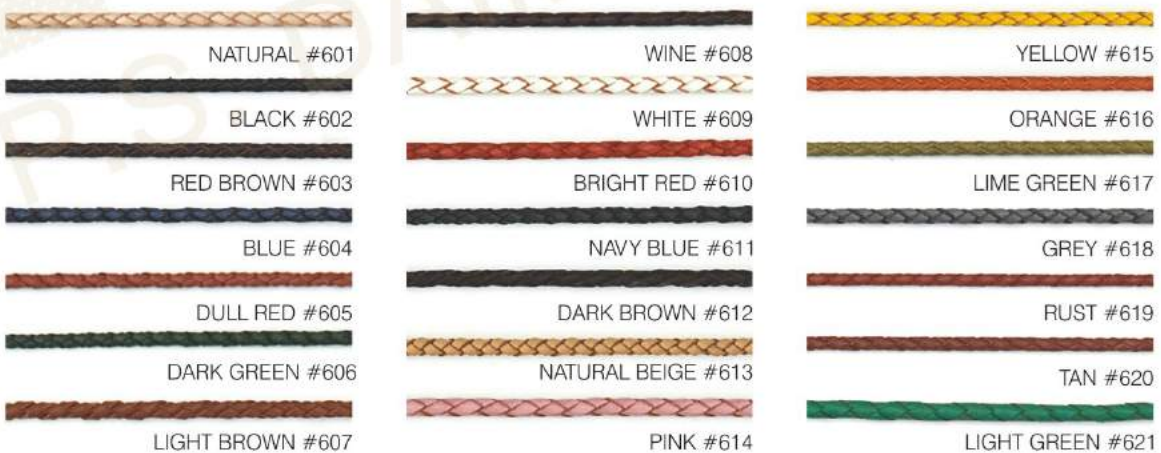

BLUE # 904

NAVY BLUE # 911

GREY # 918

DULL RED # 905

DARK BROWN # 912

RUST # 919

DARK GREEN # 906

NATURAL BEIGE # 913

TAN # 920

LIGHT BROWN # 907

PINK # 914

METALLIC COLORS AVAILABLE

STELL GREY # 971

GOLD # 973

BRONZE # 975

PEARL # 972

REGULAR COLORS AVAILABLE

See card # 1 for more color option on page # 2 & 3

The thickness and color of leather cord will vary due to natural product

BOLO/FOLDED BOLO LEATHER CORD

CARD #6

METALLIC COLORS AVAILABLE

ANTIQUER TAN #655

ANTIQUER BLACK #659

ANTIQUER RUST #652

ANTIQUER GREEN #656

ANTIQUER PACIFIC #660

ANTIQUER DARK BROWN #653

ANTIQUER VIOLET #657

ANTIQUER BLUE #661