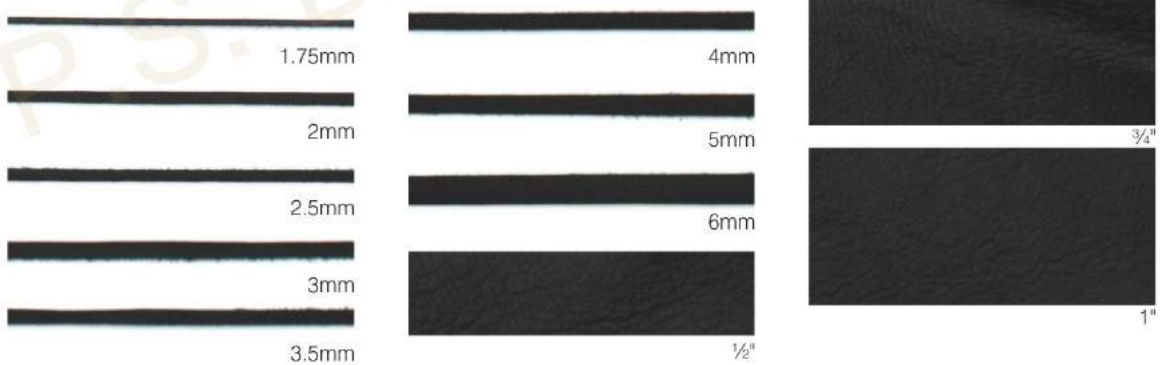

REGULAR COLORS AVAILABLE

METALLIC COLORS AVAILABLE

GOAT CRAFT LEATHER CORD - THICKNESS 0.6 TO 0.8 MM CARD #16

SIZES AVAILABLE

The thickness and color of leather cord will vary due to natural product

LEATHER CORDS