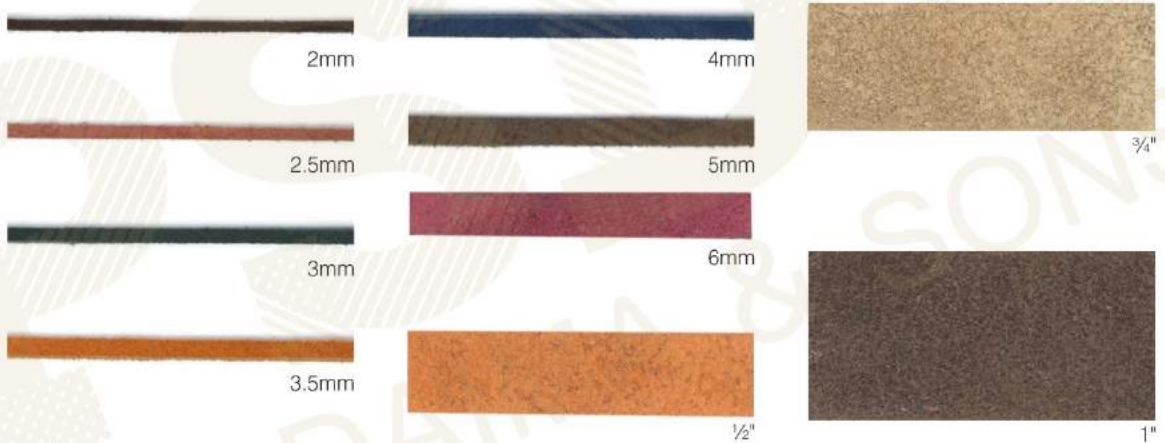

GOAT CRAFT LEATHER CORD - THICKNESS 0.6 TO 0.8MM CARD #16

REGULAR COLORS AVAILABLE

REAL SUEDE LEATHER CORD - THICKNESS 0.9 TO 1.2MM CARD #17

SIZES AVAILABLE

REGULAR COLORS AVAILABLE

LEATHER CORDS

www.psdaima.com