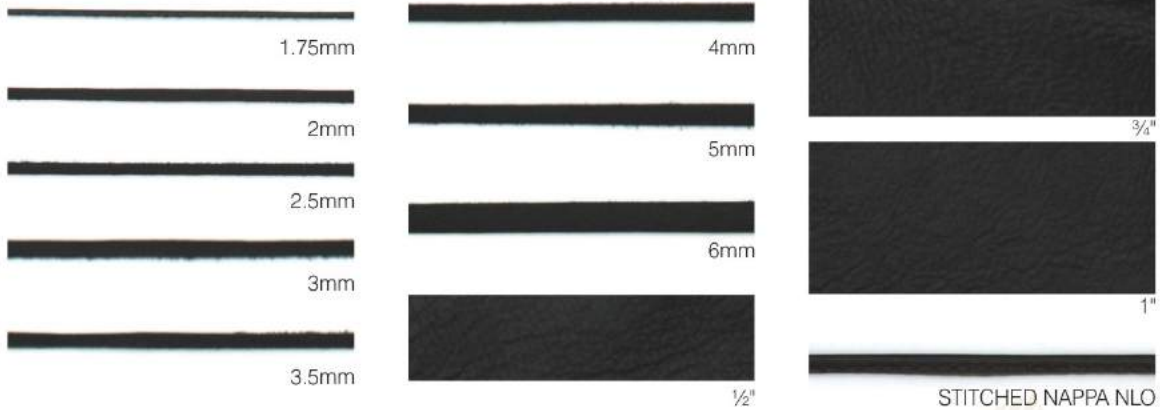

5.0 mm

6.0 mm

LEATHER CORDS

www.psdaima.com

The thickness and color of leather cord will vary due to natural product.

NAPPA LEATHER CORD - THICKNESS 0.6 TO 0.8 MM

CARD #14

SIZES AVAILABLE