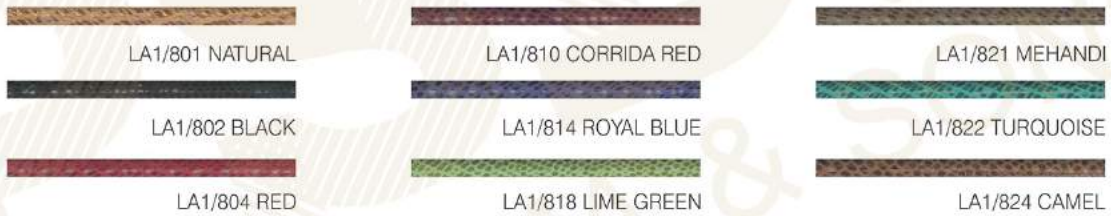

www.psdaima.com

ROUND LEATHER MACHINE BRAIDING

CARD #64

SIZES AVAILABLE

REGULAR COLORS AVAILABLE

Note :- We can make any other color as per your requirement

LEATHER CORDS

www.psdaima.com

**DIFFERENT DESIGNS SUEDE / PRINTED MACHINE STITCHED LEATHER CORD
We can make all below designs in
All 26 suede color from color 801 to 826
LIZARD PRINTED**

SNAKE PRINTED

METALLIC LIZARD PRINTED

**SUEDE/ PRINTED MACHINE STITCHED ROUND
+ NORMAL FLAT LEATHER CORD**