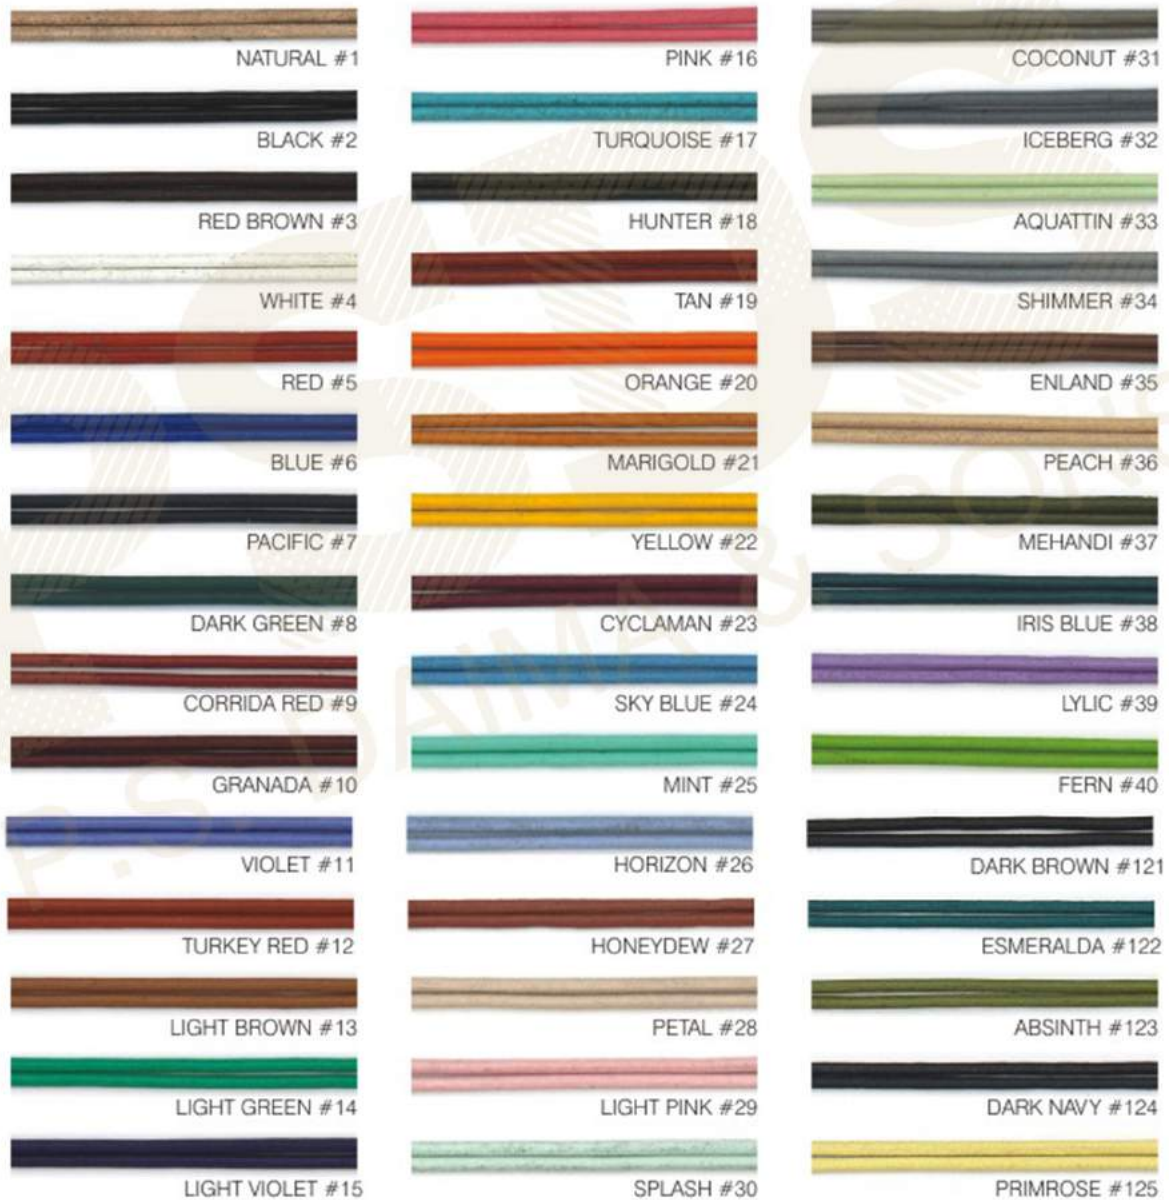

LEATHER CORDS

www.psdaima.com