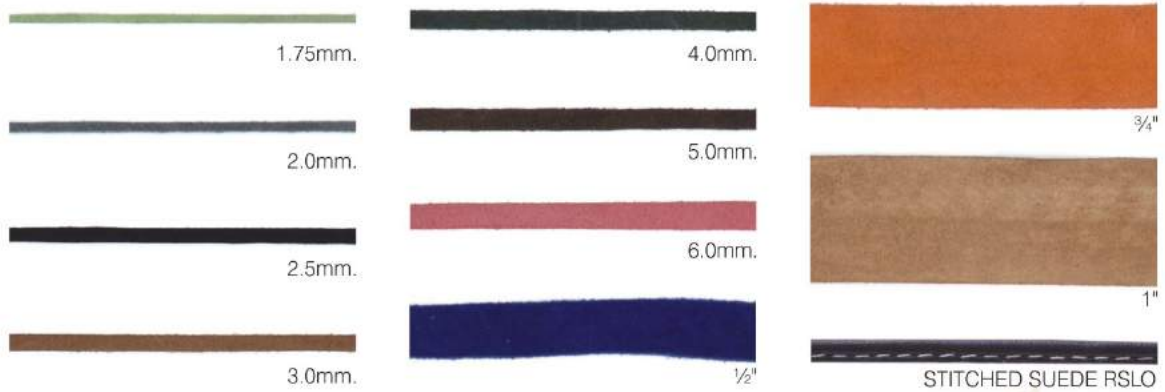

REAL SUEDE LEATHER CORD - THICKNESS 0.5 TO 0.7MM CARD #8

SIZES AVAILABLE

REGULAR COLORS AVAILABLE