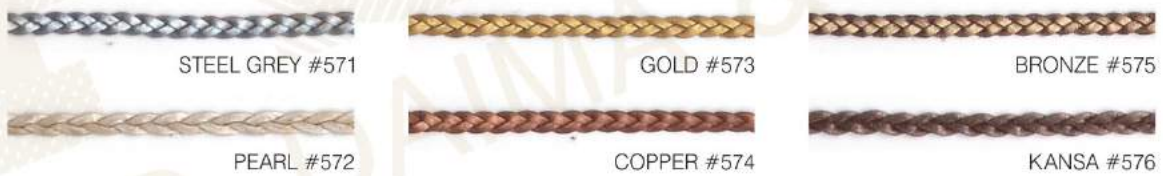

FLAT STRING SIZE AVAILABLE FOR BRAIDING

REGULAR COLORS AVAILABLE

See card # 9 for more color option on page # 11

METALLIC COLORS AVAILABLE

See card # 9 for more color option on page # 11

ANTIQUÉ DYE COLORS AVAILABLE