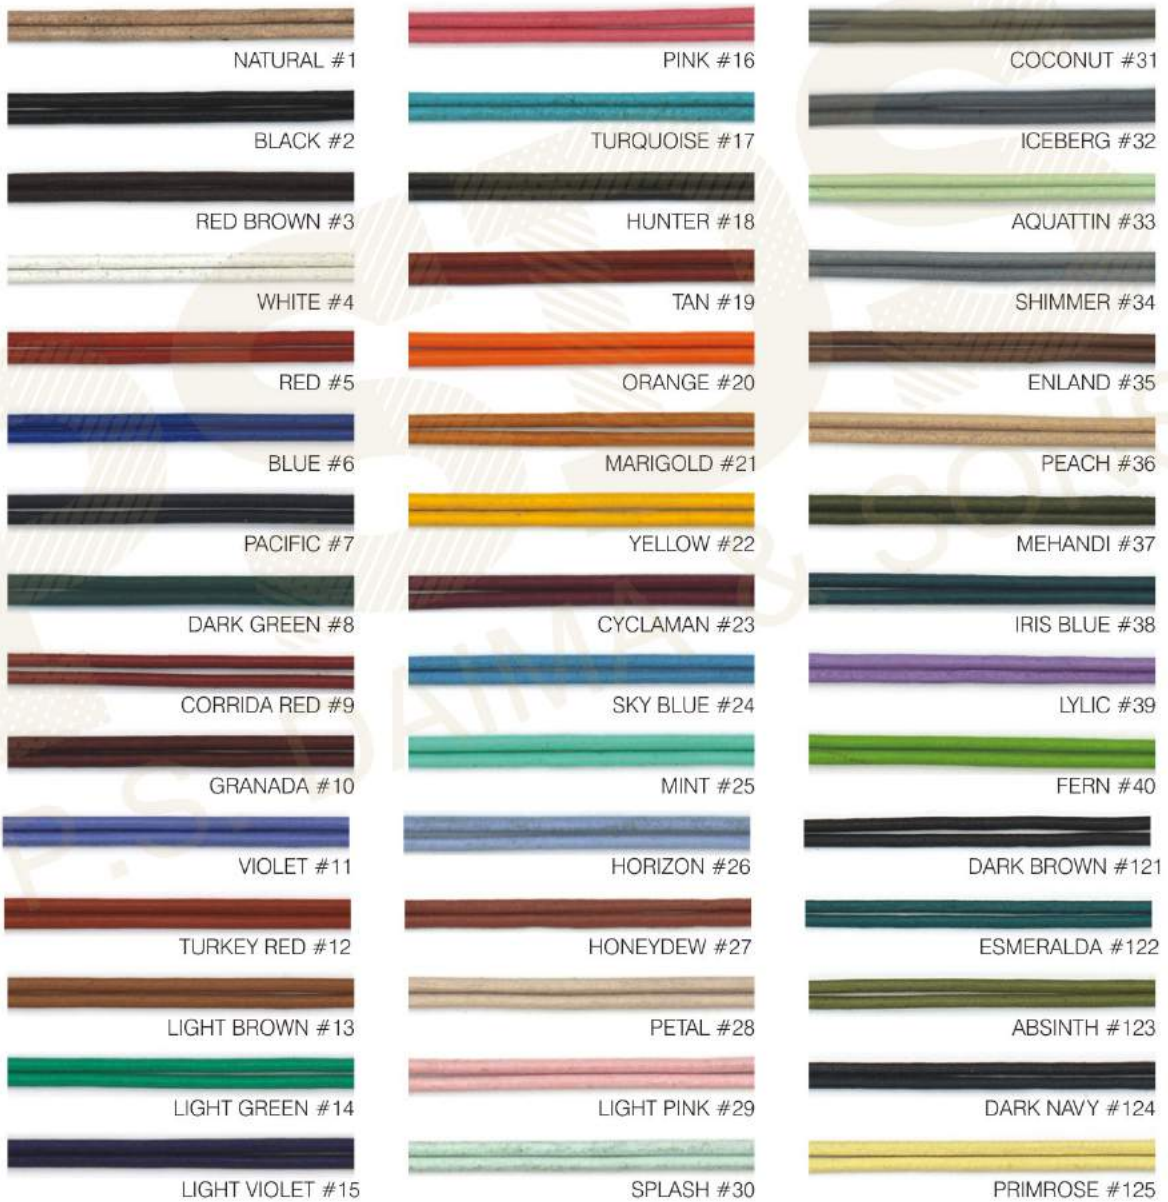

ROUND LEATHER CORD

CARD #1

SIZES AVAILABLE

REGULAR COLORS AVAILABLE

Note :- We can make any other color as per your requirement

The thickness and color of leather cord will vary due to natural product

LEATHER CORDS

www.psdaima.com

ROUND LEATHER CORD

CARD #1

REGULAR COLORS AVAILABLE

Note :- We can make any other color as per your requirement

ROYAL BLUE #126

ERICA #129

BRIGHT GREEN #132

SADDLE #127

THISTLE #130

TURTLE #133

TAHITI #128

BEACH #131

METALLIC COLORS AVAILABLE

Note :- We can make any other color as per your requirement

PEARL #41

ANTIQUE LIGHT BROWN #409

ANTIQUE BROWN #417

ANTIQUE RED #405

ANTIQUE DARK BROWN #410

ANTIQUE ORANGE #421

ANTIQUE BLUE #406

ANTIQUE VIOLET #411

ANTIQUE YELLOW #422