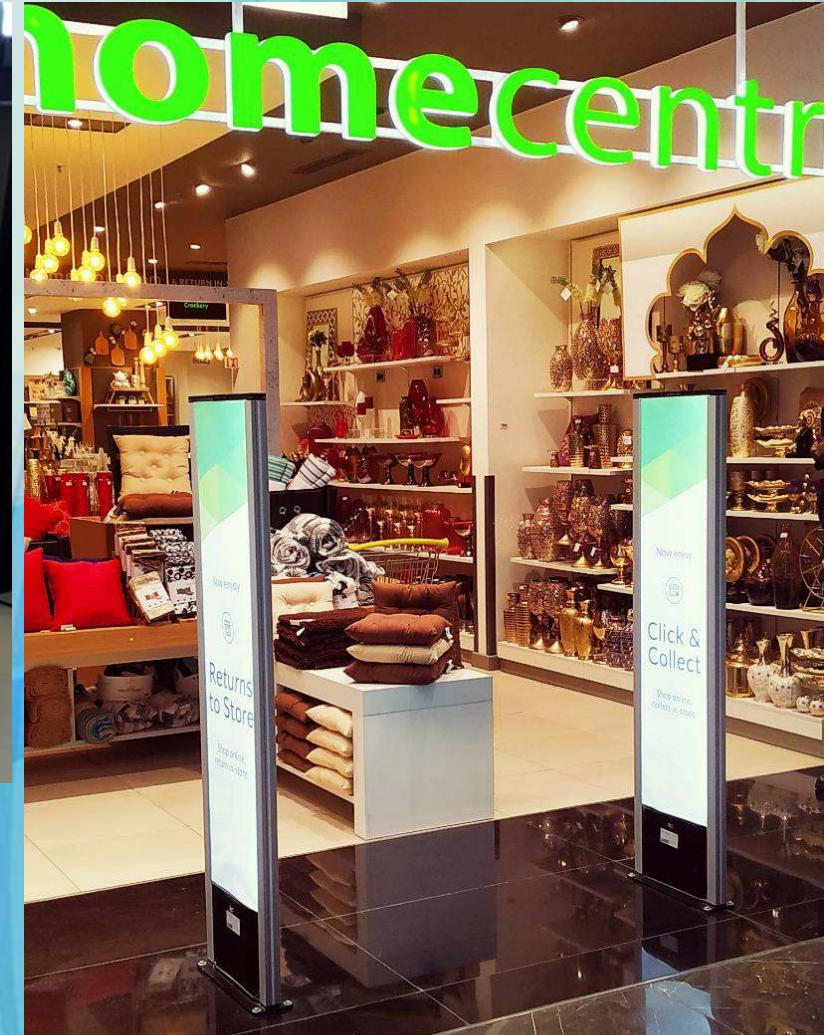

AM 58Khz EAS Pedestals

Anti Theft Pedestal from 4ft, 5ft, 6ft, 7ft options in AM. All Systems with Unique Online Monitoring Support Modules