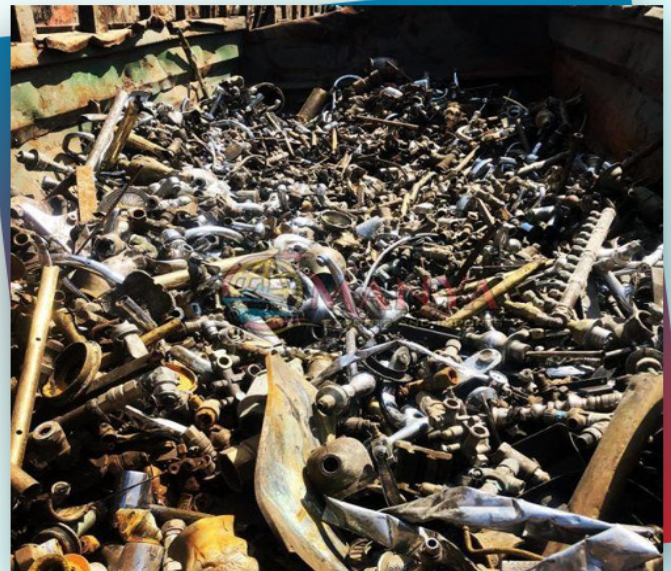

Checked Shirt Fabric

Linen Shirt Fabric

Mens Suit Fabric

Double Bedsheets

Single Bedsheets

Aluminium Scrap

Aluminium Ubc Can Scrap

Brass Waste Scrap