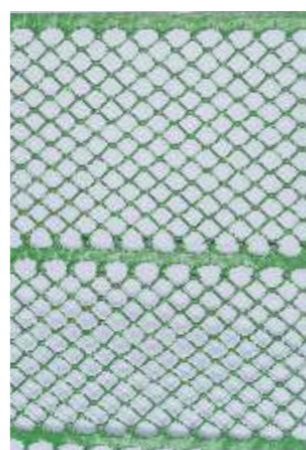

AGRICULTURE

REAP THE BENEFITS OF CUTTING-EDGE TECHNOLOGY

INDONET URE Fencing Net:

Dimensions
Width: 1.0 | 1.2 | 1.5 | 2.0 m
Length: 25.0 m or customised
Color: 🟢 Green, ⬛ Black

INDONET has designed and developed the ULTRA REINFORCEMENT EDGE NETTING (URE) for the 1st time in India. The top, middle, and bottom reinforced edges provide extra strength and stiffness.

INDONET Fencing Net:

Dimensions
Width: 1.0 | 1.2 | 1.5 | 2.0 m
Length: 25.0 metre or customised
Color: 🟢 Green, ⬛ Black, 🔵 Blue, 🟤 Brown, ⚪ Silver

It is manufactured using high-quality HDPE material. The fences are manufactured in three designs: Hexagonal | Diamond | Square

Dimensions
Width: 1.0 | 1.2 | 1.5 | 2.0 m
Length: 25.0 m or customised
Color: 🟢 Green

It is a tough extruded plastic mesh for permanent reinforcement of grassed areas. It can be laid on existing grass areas and seed can be sown over the mesh. It comes in a Hexagonal and Diamond structure which ensures effective anchoring of the roots, while efficiently protecting the grass from being pulled up.

It is a corrugated mesh that is widely used for Silkworm breeding or sericulture. The corrugated form is helpful in the uniform formation of cocoons with good hygiene and productivity in sericulture.

Features • Long Lasting and Reusable • Easy to Store and Transport • Cost-effective
Applications • Sericulture