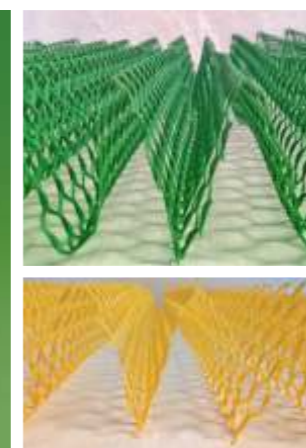

INDOTEX Agro Shade Net:

Dimensions
Shade Factor: 50% / 75% / 90%
Width: 3 | 6 m
Length: 50 m
Color: 🟢 Green

It is a knitted fabric made from High Density Polyethylene by using the Tape x Tape process. It provides paramount protection to plants from bad weather conditions.

Features • UV Stabilised • Lightweight • Easy to Install
Applications • Green House • Shade House • Poly House • Nurseries

INDONET Plastic Mountage:

Dimensions
Length: 0.9 m (Width) and 11 folds (Corrugated)
Color: 🟢 Green, 🟡 Yellow

It is a corrugated mesh that is widely used for Silkworm breeding or sericulture. The corrugated form is helpful in the uniform formation of cocoons with good hygiene and productivity in sericulture.

Features • Long Lasting and Reusable • Easy to Store and Transport • Cost-effective
Applications • Sericulture