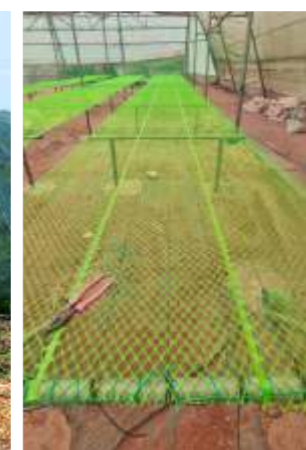

INDONET Nursery Table Mesh (URE):

Dimensions
Width: 1.0 | 1.2 | 1.5 | 2.0 m
Length: As per table size
Color: 🟢 Green

INDONET has designed and developed URE Mesh for nursery tables for the first time in India. It is widely used for table nurseries as its reinforcement edges provide more stability, rigidity and perfect fitting on the tables.

Features • Non-corrosive • Easy to Install • UV Stabilised • Extra Strong • Premium Finish • Attractive Look
Applications • Table Nurseries