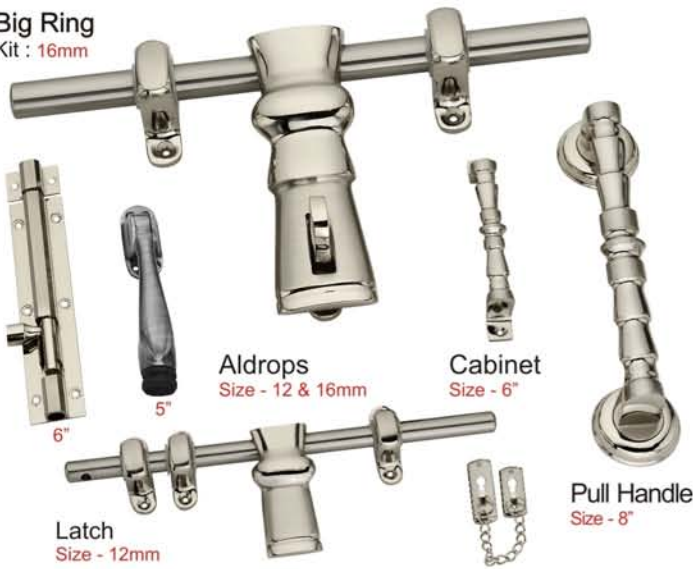

**Aldrops**

Size - 12, 16 & 19mm  
Latch Available  
Size - 12, & 16mm  
Kit Available  
16mm & 19mm

**Amaze**

Kit : 16 & 19mm

### Big Ring

Kit : 16mm