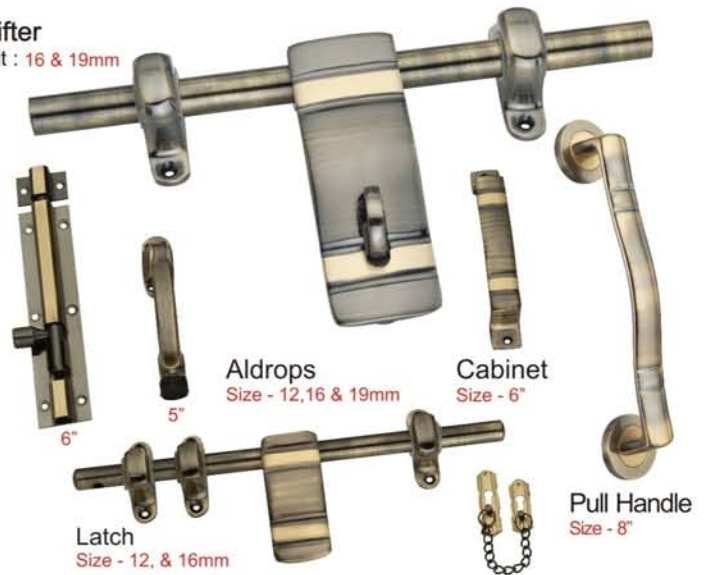

Lifter

Kit : 16 & 19mm