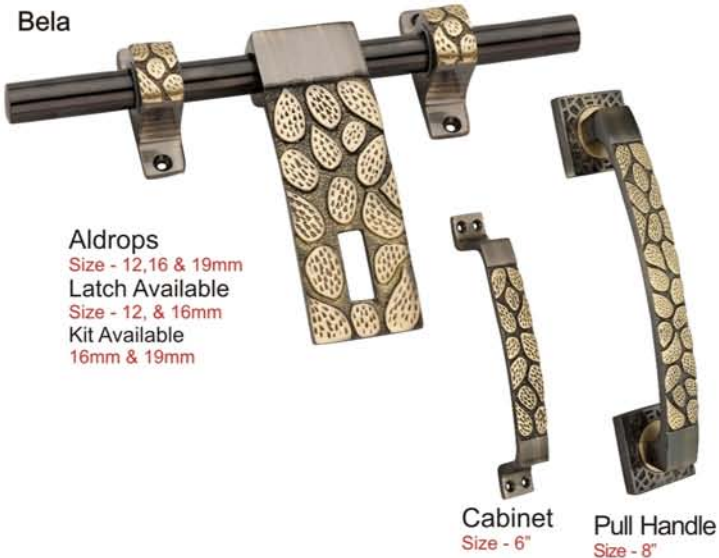

Kit : 16 & 19mm

**Safer**

Kit : 16mm

**Polo**

Kit : 16mm

**4-Ring**

Kit : 16mm

**Bela**

**Aldrops**

Size - 12, 16 & 19mm  
Latch Available  
Size - 12, & 16mm  
Kit Available  
16mm & 19mm

**Amaze**

Kit : 16 & 19mm