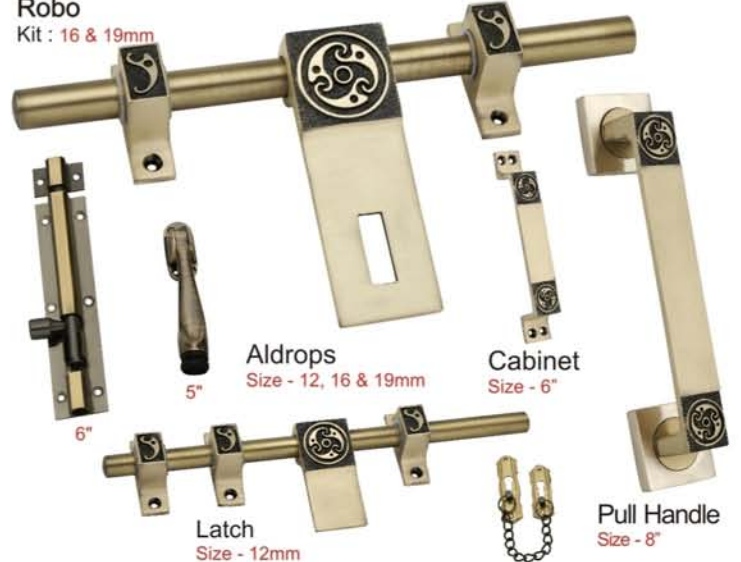

Kit : 16 & 19mm

**Marvel**

Kit : 16 & 19mm

**Rion**

Kit : 16 & 19mm

**Robo**

Kit : 16 & 19mm

**Victoria**

Kit : 16 & 19mm

**Safer**

Kit : 16mm

**Polo**

Kit : 16mm

**4-Ring**

Kit : 16mm

**Bela**

**Aldrops**

Size - 12, 16 & 19mm  
Latch Available  
Size - 12, & 16mm  
Kit Available  
16mm & 19mm

**Amaze**

Kit : 16 & 19mm