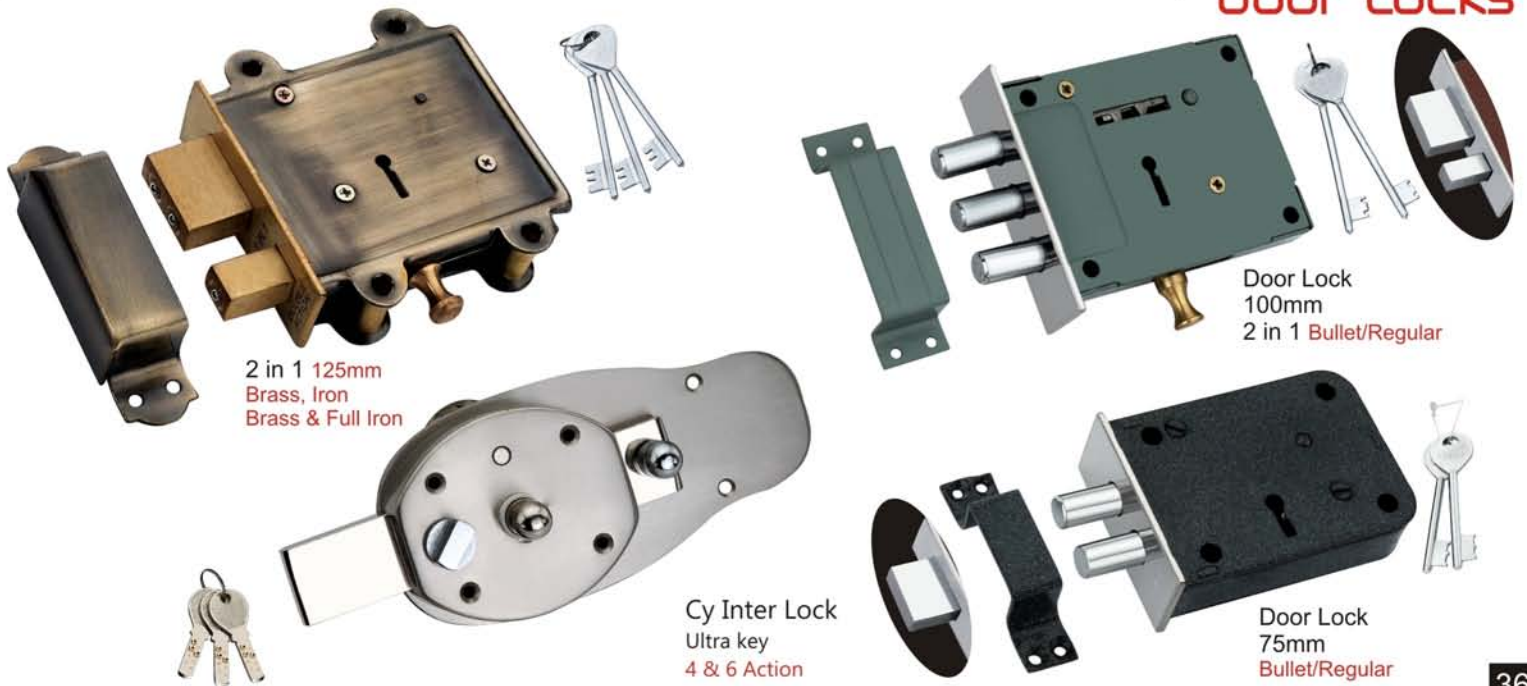

Cy. 8"

Ky. 65mm  
S/A, D/A

Baby Latch

Dead Lock

Cylinders

Knob Reversible Key

One Side Knob

Regular

Knob With Ultra

door Locks

2 in 1 125mm  
Brass, Iron  
Brass & Full Iron

Door Lock  
100mm  
2 in 1 Bullet/Regular

Cy Inter Lock  
Ultra key  
4 & 6 Action

Door Lock  
75mm  
Bullet/Regular

**Hexa Bolt Lock (OSK & BSK)**  
6 Bullet & 4 Ultra key