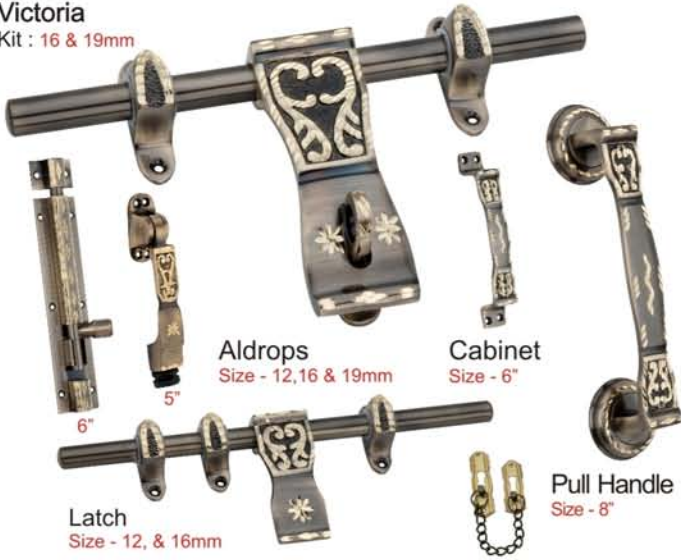

Kit : 16 & 19mm

**Marvel**

Kit : 16 & 19mm

**Rion**

Kit : 16 & 19mm

**Robo**

Kit : 16 & 19mm

**Victoria**

Kit : 16 & 19mm

**Safer**

Kit : 16mm

**Polo**

Kit : 16mm

**4-Ring**

Kit : 16mm

**Bela**

**Aldrops**

Size - 12, 16 & 19mm  
Latch Available  
Size - 12, & 16mm  
Kit Available  
16mm & 19mm

**Amaze**

Kit : 16 & 19mm