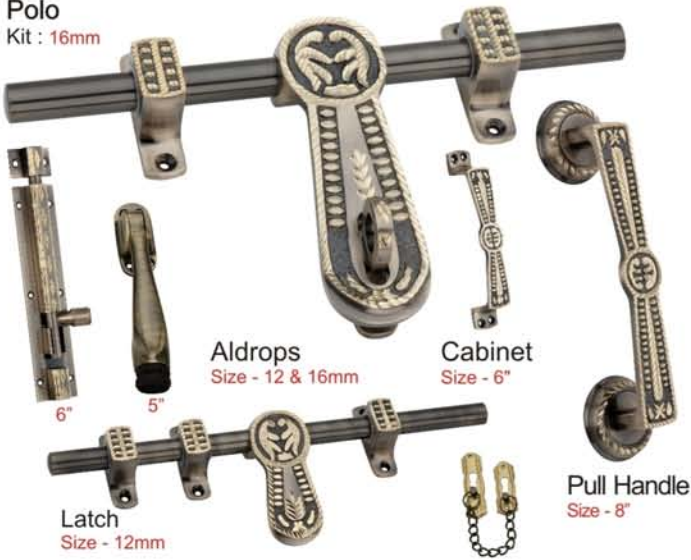

Kit : 16 & 19mm

**Safer**

Kit : 16mm

**Polo**

Kit : 16mm

**4-Ring**

Kit : 16mm

**Bela**

**Aldrops**

Size - 12, 16 & 19mm  
Latch Available  
Size - 12, & 16mm  
Kit Available  
16mm & 19mm

**Amaze**

Kit : 16 & 19mm