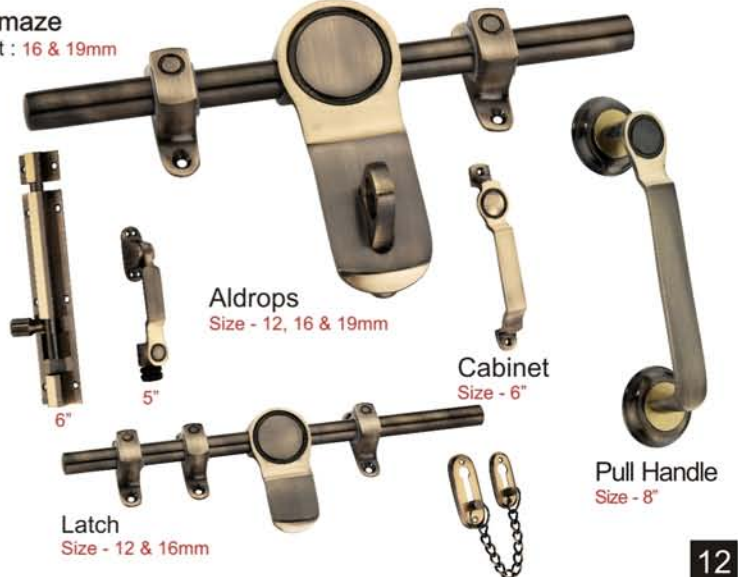

Kit : 16 & 19mm

**Safer**

Kit : 16mm

**Polo**

Kit : 16mm

**4-Ring**

Kit : 16mm

**Bela**

**Aldrops**

Size - 12, 16 & 19mm  
Latch Available  
Size - 12, & 16mm  
Kit Available  
16mm & 19mm

**Amaze**

Kit : 16 & 19mm