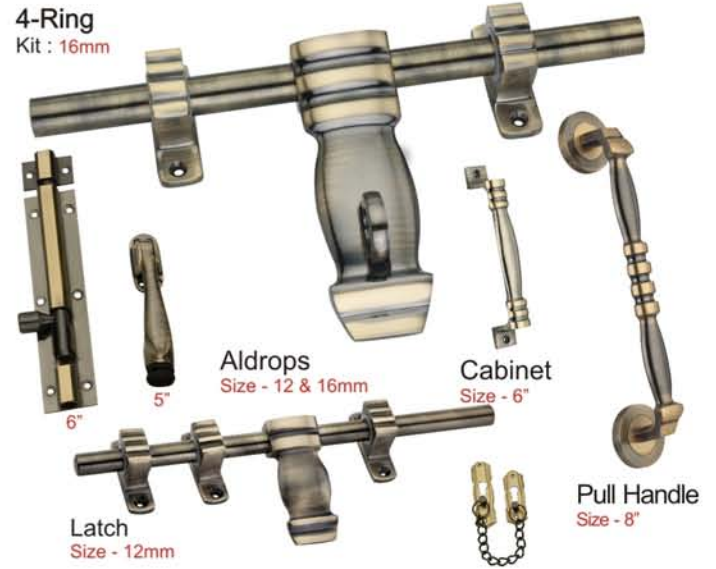

Kit : 16 & 19mm

**Safer**

Kit : 16mm

**Polo**

Kit : 16mm

**4-Ring**

Kit : 16mm

**Bela**

**Aldrops**

Size - 12, 16 & 19mm  
Latch Available  
Size - 12, & 16mm  
Kit Available  
16mm & 19mm

**Amaze**

Kit : 16 & 19mm