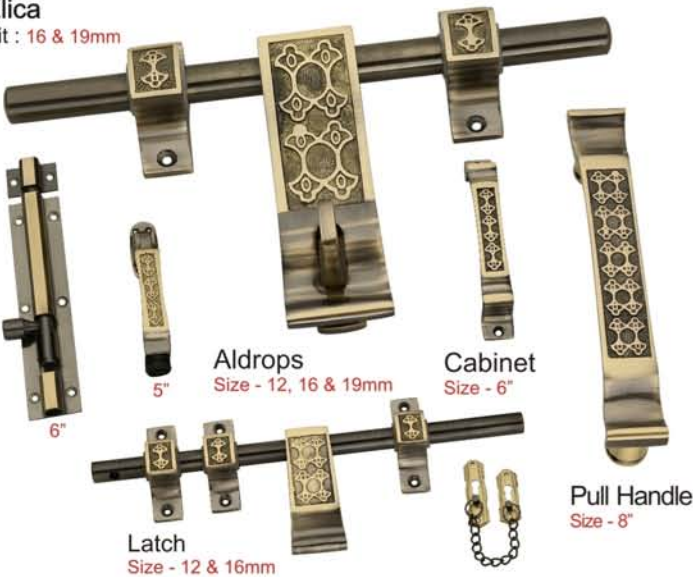

Elica

Kit : 16 & 19mm