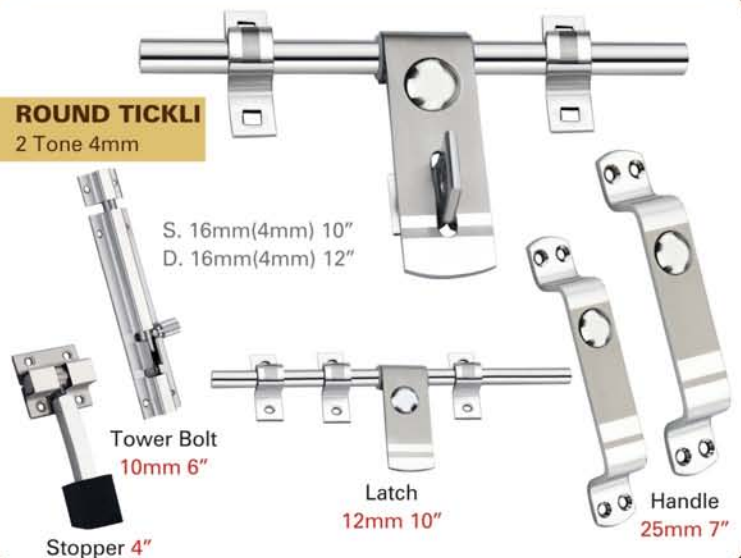

ROUND TICKLI

2 Tone 4mm