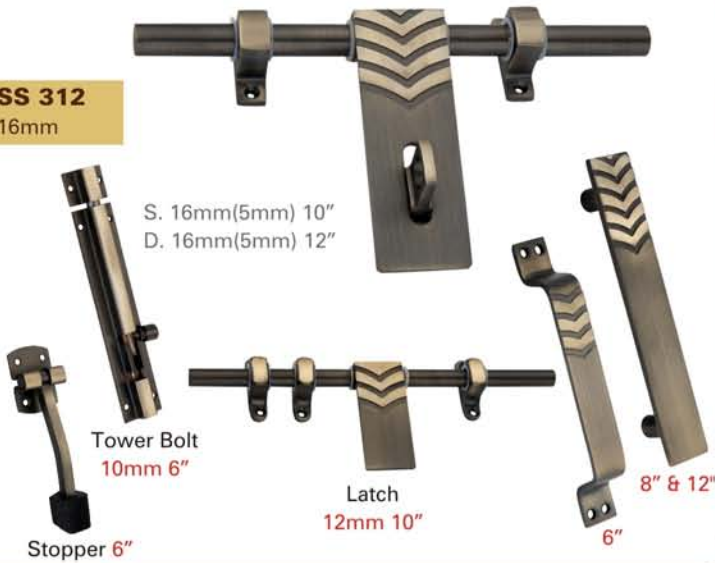

SS 312

16mm

SS 313

16mm

GANESH

Lazer 4mm

PEACOCK

Lazer 4mm

VINE

Lazer 4mm

CURVE

Lazer 4mm