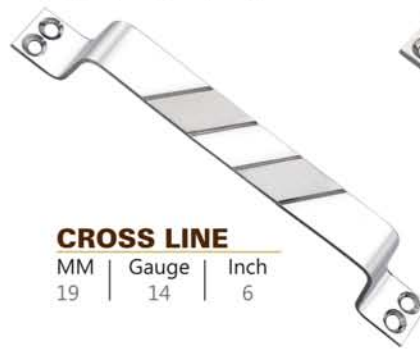

CROSS LINE

MM	Gauge	Inch
19	14	6