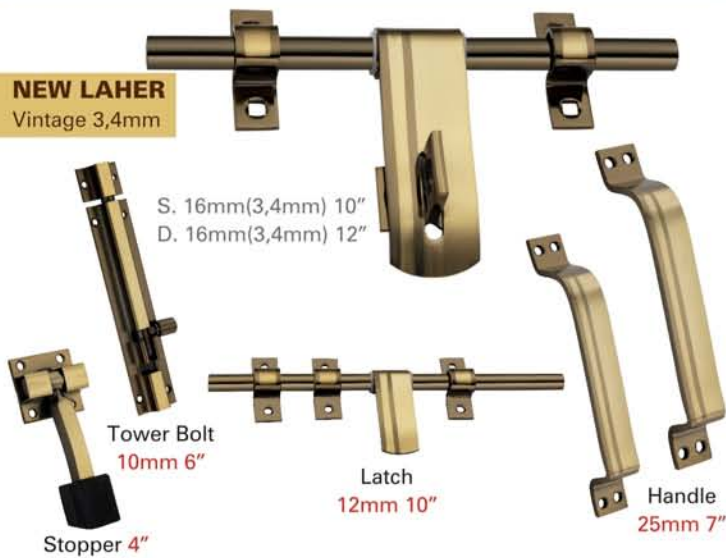

NEW LAHER

Vintage 3,4mm