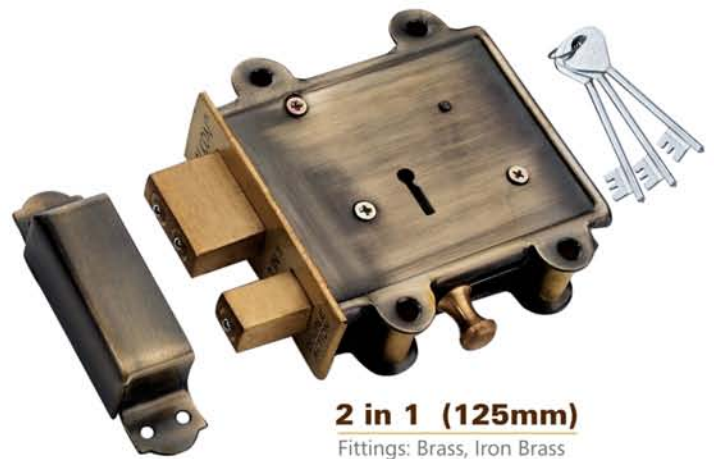

MH 4021
Size: 8"

MH 4022
Size: 8"

MH 4023
Size: 8"

Cylinders

Knob Reversible Key

One Side Knob

Regular

Knob With Ultra

HEXA BOLT LOCK

OSK & BSK
6 Bullet & 4 Ultra Key

TRI BOLT LOCK

Both Side Key
3 Bullet & 4 Ultra Key

CY INTER LOCK

Ultra Key
4 & 6 Action

2 in 1 (125mm)

Fittings: Brass, Iron Brass
& Full Iron

2 in 1 (100mm)

Bullet

2 in 1 (100mm)

Regular

10-Chaal

2 Keys

75mm

Bullet/Regular