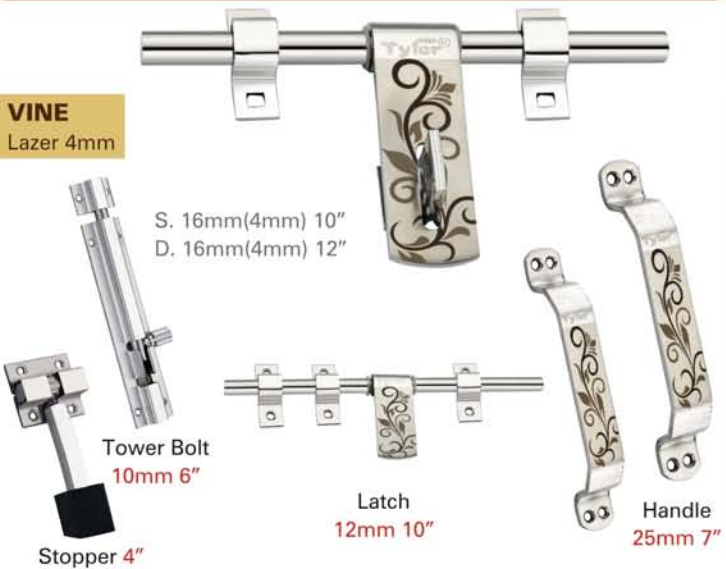

NEW LAHER

Welded Side 2 Line
12mm (12 Gauge)
8", 10", 12"

CROSS LINE

2 Tone
11mm (16 Gauge)
8", 10", 12"

SIDE 4 DOT

2 Tone
11mm (16 Gauge)
8", 10", 12"

MANGO

2 Tone
12mm (14 Gauge)
8", 10", 12"

CURVE

Lazer 4mm

LAHER
2 Line 2mm

S. 14mm(2mm) 10"
D. 14mm(2mm) 12"

Tower Bolt
9mm 6"

Stopper 5"

Latch
11mm 10"

Handle
19mm 6"