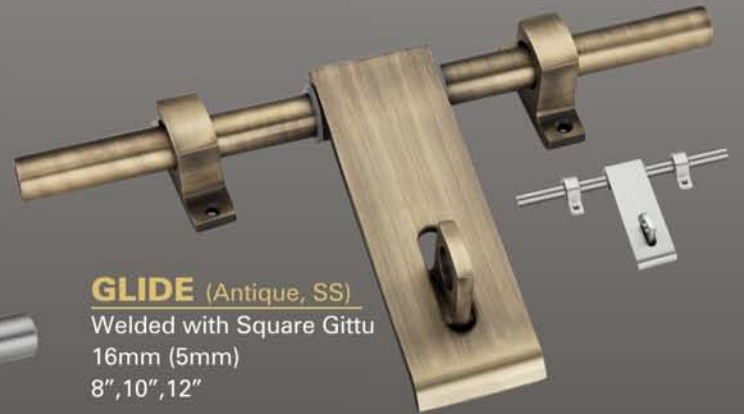

LAHER (2 Line)
Welded with Square Gittu
16mm (5mm)
8", 10", 12"

GLIDE (Antique, SS)
Welded with Square Gittu
16mm (5mm)
8", 10", 12"

LAHER (Matt SS, 4 Line)
Welded with Square Gittu
16mm (5mm)
8", 10", 12"