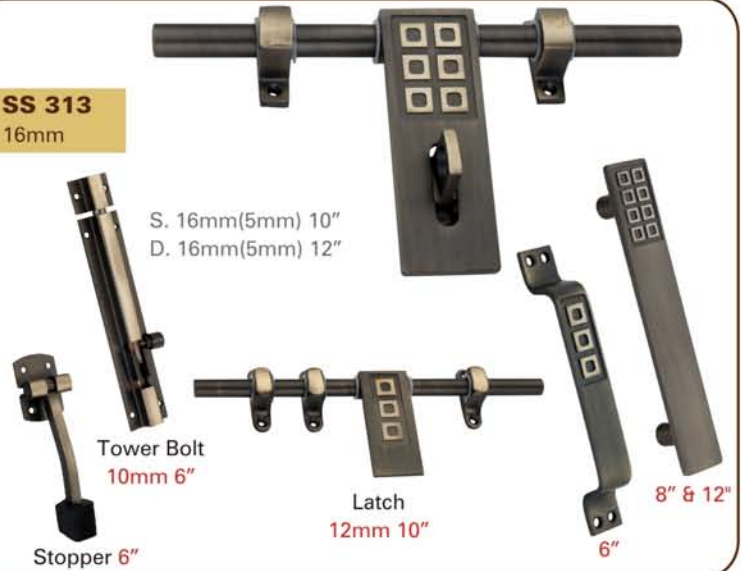

SS 312

16mm

SS 313

16mm

GANESH

Lazer 4mm

PEACOCK

Lazer 4mm

VINE

Lazer 4mm

CURVE

Lazer 4mm