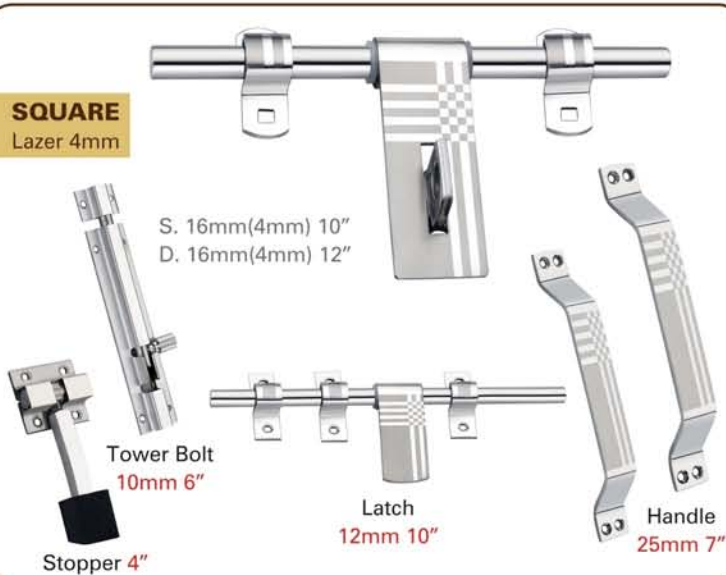

MID LINE
2 Tone 3mm

S. 16mm(3mm) 10"
D. 16mm(3mm) 12"

Tower Bolt
10mm 6"

Stopper 5"

Latch
12mm 10"

Handle
22mm 6"

NEW LAHER 3MM

Side 2 Line (Welded)

10" Single Door Kit

- 10" Aldrop 1 Pcs
- 6" Tower Bolt 1 Pcs
- 10" Latch 1 Pcs
- 5" Door Stopper 1 Pcs
- 6",7" Handle 2 Pcs

12" Double Door Kit

- 12" Aldrop 1 Pcs
- 6" Tower Bolt 2 Pcs
- 12" Latch 1 Pcs
- 5" Door Stopper 2 Pcs
- 6",7" Handle 4 Pcs