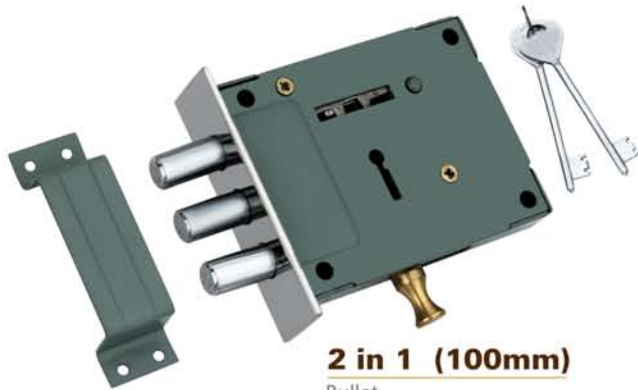

HEXA BOLT LOCK

OSK & BSK
6 Bullet & 4 Ultra Key

TRI BOLT LOCK

Both Side Key
3 Bullet & 4 Ultra Key

CY INTER LOCK

Ultra Key
4 & 6 Action

2 in 1 (125mm)

Fittings: Brass, Iron Brass
& Full Iron