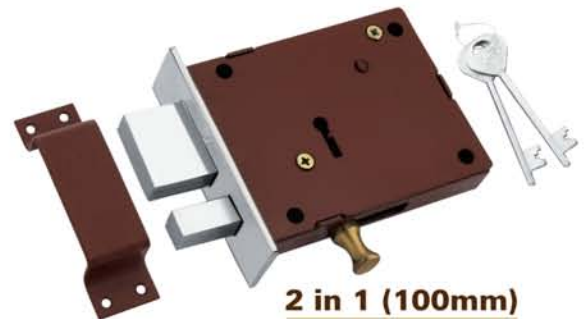

HEXA BOLT LOCK

OSK & BSK
6 Bullet & 4 Ultra Key

TRI BOLT LOCK

Both Side Key
3 Bullet & 4 Ultra Key

CY INTER LOCK

Ultra Key
4 & 6 Action

2 in 1 (125mm)

Fittings: Brass, Iron Brass
& Full Iron

2 in 1 (100mm)

Bullet

2 in 1 (100mm)

Regular

10-Chaal

2 Keys

75mm

Bullet/Regular