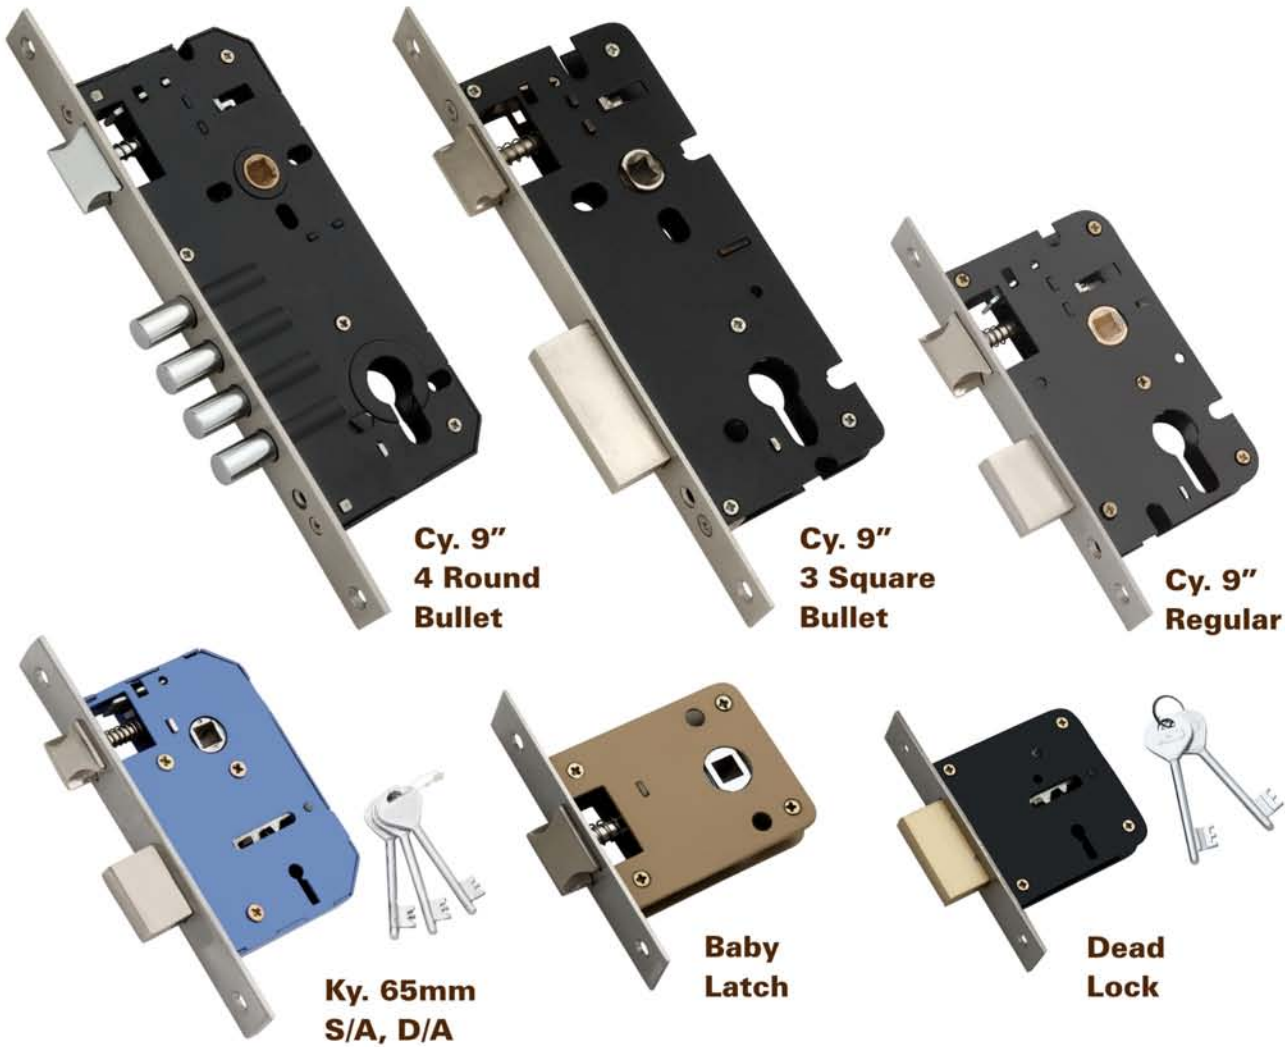

MH 4004
Size: 7"

MH 4005
Size: 7"

MH 4006
Size: 7"

MH 4007
Size: 7"

MH 4009
Size: 8"

MH 4010
Size: 8"

MH 4011
Size: 8"

MH 4012
Size: 8"

MH 4013
Size: 8"

MH 4014
Size: 8",10"

MH 4015
Size: 8",10"

MH 4016
Size: 8",10"

MH 4017
Size: 10"

MH 4018
Size: 8",10"

MH 4019
Size: 10"

MH 4020
Size: 8",10"

MH 4021
Size: 8"

MH 4022
Size: 8"

MH 4023
Size: 8"

Cylinders

Knob Reversible Key

One Side Knob

Regular

Knob With Ultra

HEXA BOLT LOCK

OSK & BSK
6 Bullet & 4 Ultra Key

TRI BOLT LOCK

Both Side Key
3 Bullet & 4 Ultra Key

CY INTER LOCK

Ultra Key
4 & 6 Action

2 in 1 (125mm)

Fittings: Brass, Iron Brass
& Full Iron