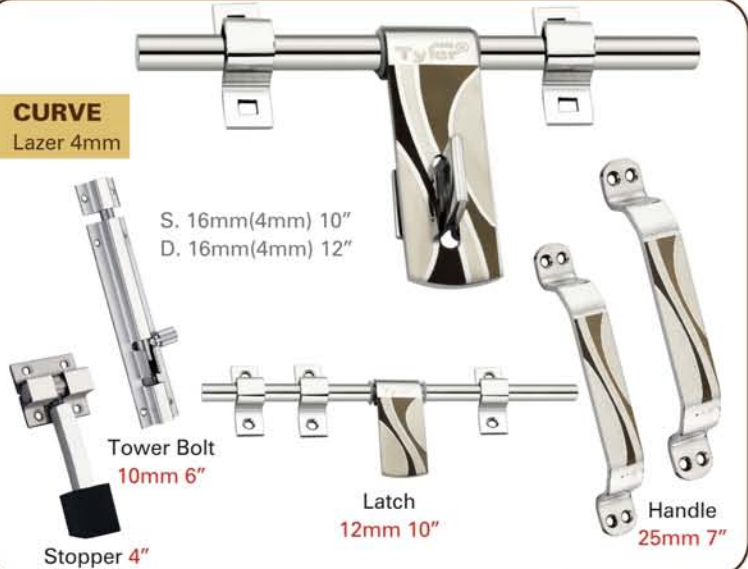

NEW LAHER

Welded Side 2 Line
12mm (12 Gauge)
8", 10", 12"

CROSS LINE

2 Tone
11mm (16 Gauge)
8", 10", 12"

SIDE 4 DOT

2 Tone
11mm (16 Gauge)
8", 10", 12"

MANGO

2 Tone
12mm (14 Gauge)
8", 10", 12"

CURVE

Lazer 4mm

LAHER
2 Line 2mm

S. 14mm(2mm) 10"
D. 14mm(2mm) 12"

Tower Bolt
9mm 6"

Stopper 5"

Latch
11mm 10"

Handle
19mm 6"