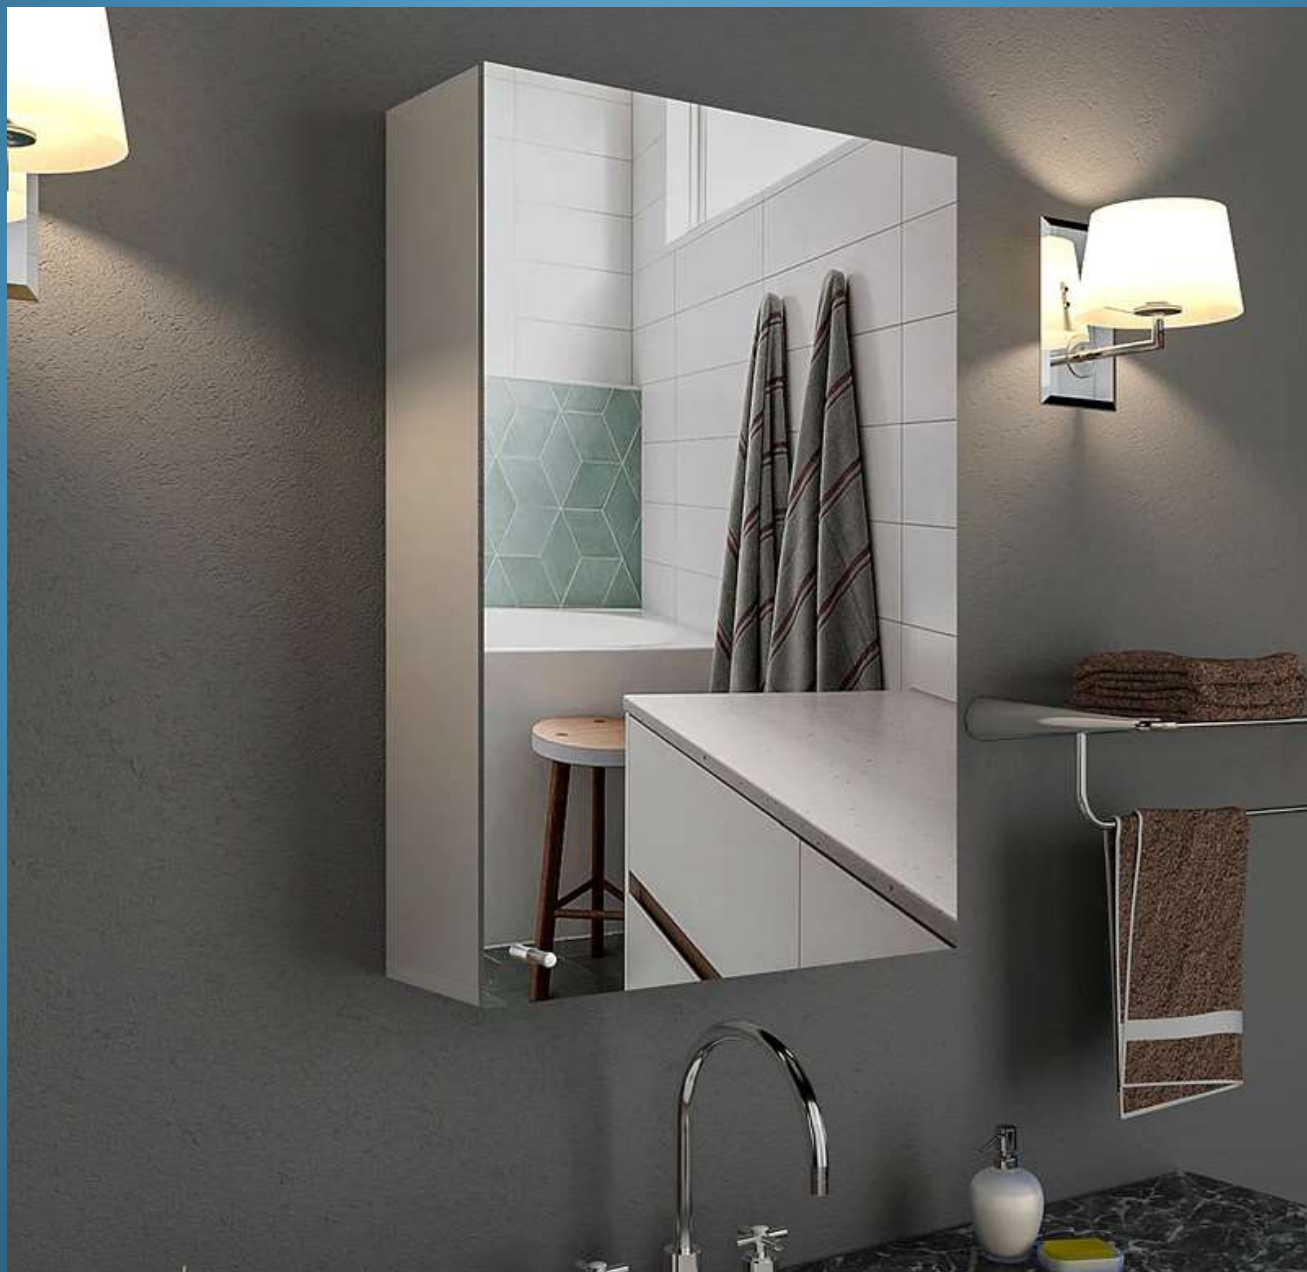

KAPA™

A NAME YOU CAN TRUST ...

STAINLESS STEEL BATHROOM MIRROR CABINETS

STAINLESS STEEL BATHROOM MIRROR CABINETS

SR.NO	ITEM	SIZE	MOQ IN PCS	RATE
1	SS MIRROR CABINET	16X10	10	1670/-
2	SS MIRROR CABINET	20X14	10	2180/-
3	SS MIRROR CABINET	24X16	10	2710/-
4	LED SS MIRROR CABINET	20X14	10	4380/-