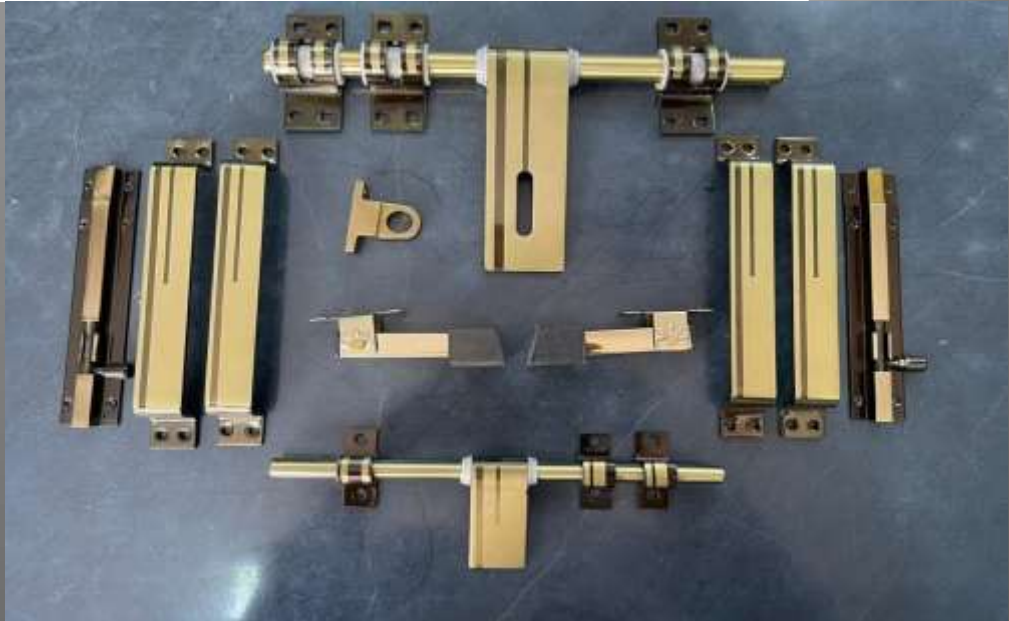

14) 5MM ANTIQUE PREMIUM DOORKIT WELDED 10"X 19MM

Name : Antique Door Kit

Model : 50 / 50

SIZE : 5mm x 19mm

MOQ : 10 Sets

Cost : INR 730/-

15) 5MM ANTIQUE PREMIUM DOORKIT WELDED 12"X 19MM

Name : Antique Door Kit
Model : 2 Line
SIZE : 5mm x 19mm
MOQ : 10 Sets
Cost : INR 1170/-