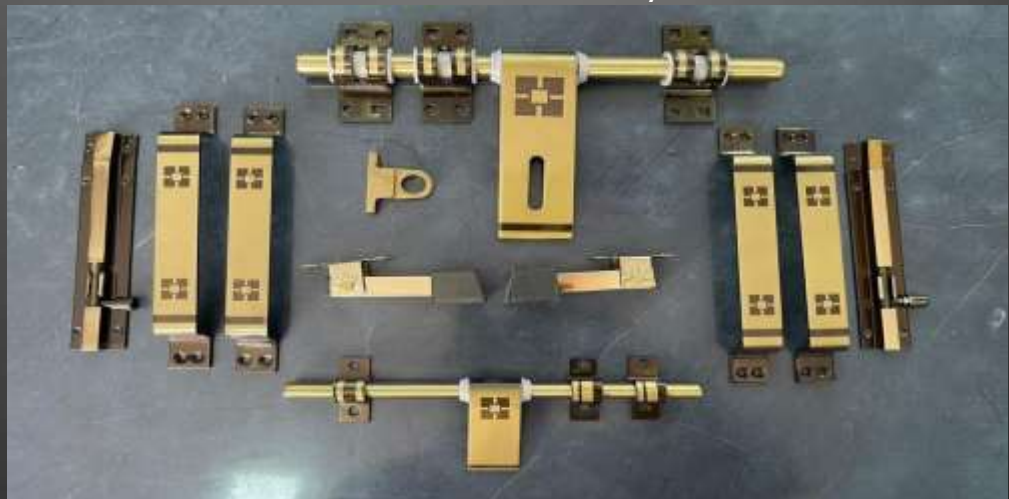

14) 5MM ANTIQUE PREMIUM DOORKIT WELDED 10"X 19MM

Name : Antique Door Kit

Model : 50 / 50

SIZE : 5mm x 19mm

MOQ : 10 Sets

Cost : INR 730/-

15) 5MM ANTIQUE PREMIUM DOORKIT WELDED 12"X 19MM

Name : Antique Door Kit
Model : 2 Line
SIZE : 5mm x 19mm
MOQ : 10 Sets
Cost : INR 1170/-