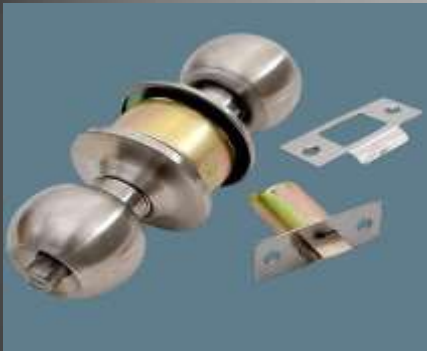

18) STAINLESS STEEL WELDED BUTT HINGES

KAPA
A NAME YOU CAN TRUST ...

S.R NO.	Size	Weight In Grams	PCS IN BOX	PCS IN CTN	Cost per PCS
1	4x14	110	24	360	32/-
2	4x12	154	16	240	39/-
3	5x14	151	16	240	42/-
4	5x12	205	12	180	49/-
5	5x10	284	10	150	85/-
6	6x10	340	8	120	115/-

20) SS DOOR MAGNET

SR.NO	ITEM	Cost per PCS
1	TOWER MAGNET SS	38/-
2	BELL MAGNET SS	62/-
3	OVAL MAGNET SS	68/-
4	OVAL MAGNET ANTIQUE	80/-

21) SS TUBLAR LOCK (CYLINDRICAL LOCK)

S.S Tubular Bathroom

S.S Tubular With Key