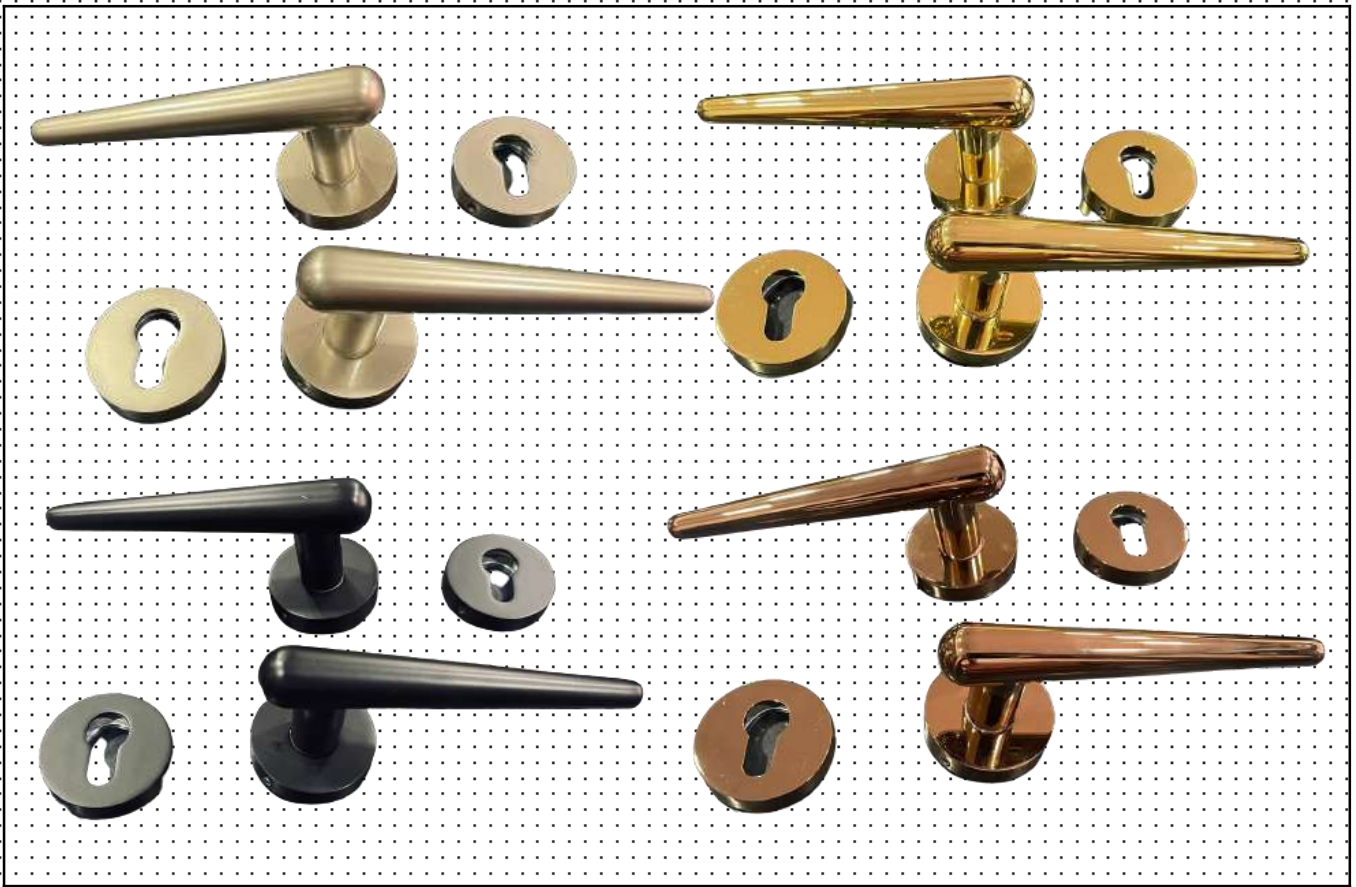

KAPA™

A NAME YOU CAN TRUST ...

ZINC ROSE HANDLES

KAPA 21

COLOUR	SATIN	BLACK	ROSEGOL D (PVD)	GOL D (PVD)
Cost	835/-	835/-	990/-	990/-

KAPA 35

COLOUR	SATIN	BLACK	ROSEGOLD (PVD)	GOLD (PVD)
Cost	835/-	835/-	990/-	990/-

KAPA 58

COLOUR	ANTIQUE	NICKLE BLACK	GOLD/ SATIN BLACK (PVD)
Cost	820/-	820/-	920/-

M/S RAJ HARDWARE TRADING.
46, SARANG STREET, MUMBAI- 400003.

EMAIL : kapahardware@gmail.com
WEBSITE : www.kapahardware.com