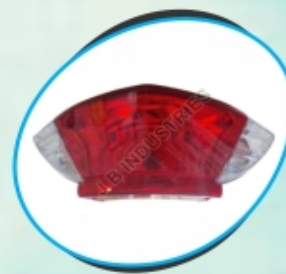

JBI-210 Two Wheeler Tail Lamp Assembly