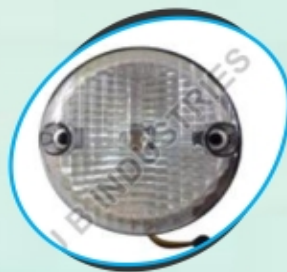

Two Wheeler DRL Head Light

Two Wheeler Front Direction Indicator with Position Lamp

Our Products

Two Wheeler Front Indicator Visor

Two Wheeler Headlight with Position Lamp

Two Wheeler LED Front Indicator Lamp

Two Wheeler LED Indicator Light

Two Wheeler LED Tail Lamp Assembly

Two Wheeler Round Rear View Mirror

Two Wheeler Side Mirrors

12V DC Electric Horn

Ape Type Head Light Assembly With Bulb

Bajaj RE Head Light Assembly With Bulb

DRL Head Lamp

DRL Square LED Tail Lamp

Front Position Lamp

Gypsy Type Front Combination Lamp Assembly

Gypsy Type Front LED Indicator Light

Head Lamp With Bulb

Head Light With Bulb

Inside Rear View Mirror