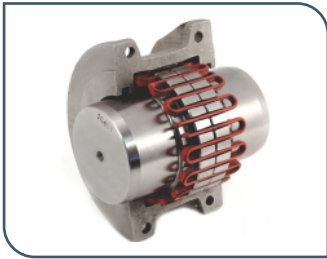

TAPPER LOCK PULLEY

WIRE ROPE PULLEY

GEAR COUPLNG

NYLON GEAR COUPLING

PIN BUSH COUPLING

TYRE COUPLING

STAR COUPLING

GRID SPRING COUPLING

FLUID COUPLING

BRAKE DRUM COUPLING

THRUSTER BRAKE

PLUMMER BLOCK

BEARING SLEEVES & LR

UNIVERSAL JOINT

RACK & PINION

SPIRAL BEVEL GEAR