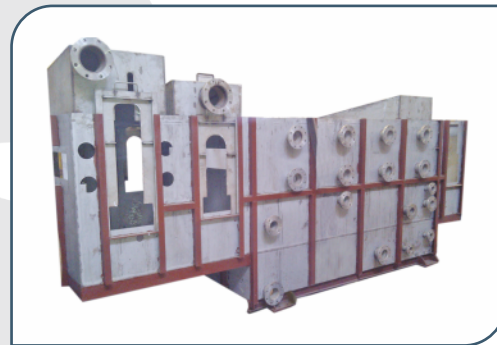

HELICAL GEAR

HERRINGBONE GEAR

WORM GEAR

CONVEYOR BELT

MACHINE MOUNT

U SHEAR MOUNT

Tailor Made Jobs Based On Sample Or Drawing

📍 304, Western Edge -1, Above Metro Wholesale, Western Express Highway, Borivali (East), Mumbai - 400066, Maharashtra, India. ☎ +91 - 22 - 4243 3387 / 88 ✉ info@emcoengineering.com 🏠 www.emcoengineering.com