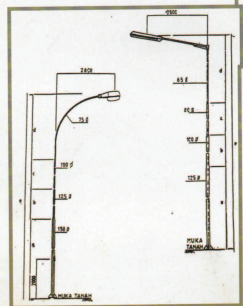

Our Products....

Contact Details:

POWER GROW SYSTEM

BESIDE AKASWANI TOWER,
NEAR URKURA VILLAGE,
BILASPUR ROAD, RAIPUR (C.G.)
MOB: +91-8889910981, +91-8889910982
Email: powergrowsystem@gmail.com

Sister Concern :

- ➔ Sanjay Engineering & Services, Raipur
- ➔ RYB Power Industries, Siltara, Raipur
- ➔ RYB Trading Company, Raipur