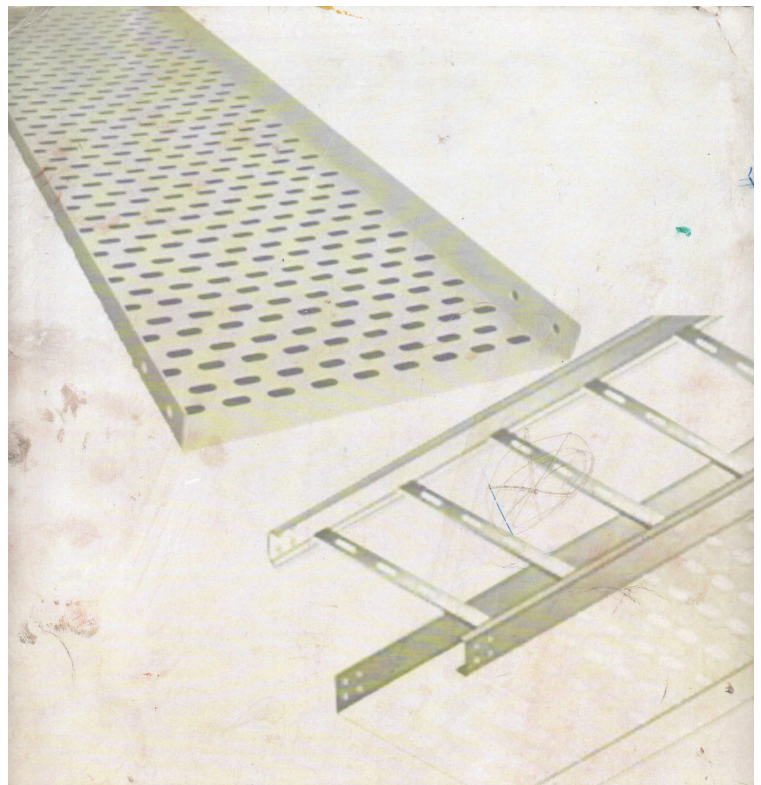

Contact Details:

POWER GROW SYSTEM

BESIDE AKASWANI TOWER,
NEAR URKURA VILLAGE,
BILASPUR ROAD, RAIPUR (C.G.)
MOB: +91-8889910981, +91-8889910982
Email: powergrowsystem@gmail.com

Sister Concern :

- ➔ Sanjay Engineering & Services, Raipur
- ➔ RYB Power Industries, Siltara, Raipur
- ➔ RYB Trading Company, Raipur