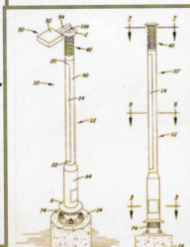

Our Products....

Contact Details:

POWER GROW SYSTEM

BESIDE AKASWANI TOWER,
NEAR URKURA VILLAGE,
BILASPUR ROAD, RAIPUR (C.G.)
MOB: +91-8889910981, +91-8889910982
Email: powergrowsystem@gmail.com

Sister Concern :

- ➔ Sanjay Engineering & Services, Raipur
- ➔ RYB Power Industries, Siltara, Raipur
- ➔ RYB Trading Company, Raipur