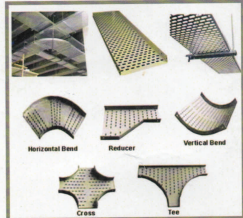

Our Products....

Contact Details:

POWER GROW SYSTEM

BESIDE AKASWANI TOWER,
NEAR URKURA VILLAGE,
BILASPUR ROAD, RAIPUR (C.G.)
MOB: +91-8889910981, +91-8889910982
Email: powergrowsystem@gmail.com

Sister Concern :

- ➔ Sanjay Engineering & Services, Raipur
- ➔ RYB Power Industries, Siltara, Raipur
- ➔ RYB Trading Company, Raipur