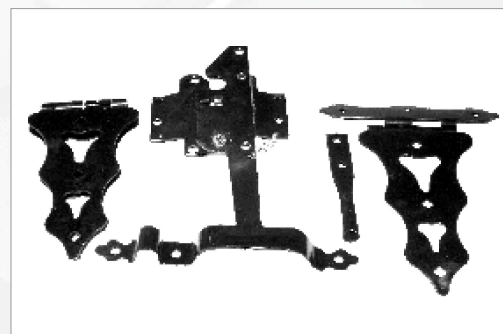

Black Iron Door Handle

Black Iron Thumb Latch

Black Iron Ring Latch

Black Iron Lever Lock

Black Iron Door Stud

Black Iron Knob Door Bolt

Black Iron Latch Bolt

Stainless Steel Products

S S Gate Spring

S S Post Latch

S S Self Closing Hinge

Wood Gate Hardware (Mild Steel)

Strap Hinge Stainless Steel

Strap Hinge (Mild Steel)

Loop Cap

T Cap