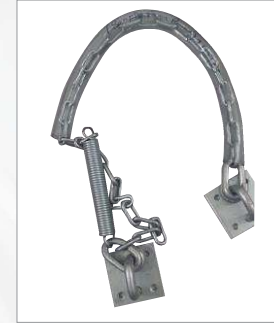

Black Iron Door Handle

Black Iron Thumb Latch

Black Iron Ring Latch

Black Iron Lever Lock

Black Iron Door Stud

Black Iron Knob Door Bolt

Black Iron Latch Bolt

Stainless Steel Products

S S Gate Spring

S S Post Latch

S S Self Closing Hinge

Wood Gate Hardware (Mild Steel)

Strap Hinge Stainless Steel

Strap Hinge (Mild Steel)

Loop Cap

T Cap

(LL END Bracket/LL Bracket)

Closing Ring
(60 OD)

Storm Chain

Animal Fencing/Highway Fencing

Ratchet Winder

Dropper Bar

Dropper Clip

Spider Clamp

Short Winder

Split Cotter Pin

Goose Neck
(48", 54", 72")

Square Casting Hinge
(Square to Round/Square to Square)

Truss Rod

Tension Bar

Cantilever Gate Helper

High Fence Post Extender Sleeve