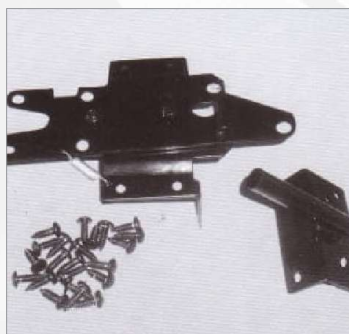

Black Iron Door Handle

Black Iron Thumb Latch

Black Iron Ring Latch

Black Iron Lever Lock

Black Iron Door Stud

Black Iron Knob Door Bolt

Black Iron Latch Bolt

Stainless Steel Products

S S Gate Spring

S S Post Latch

S S Self Closing Hinge

Wood Gate Hardware (Mild Steel)

Strap Hinge Stainless Steel

Strap Hinge (Mild Steel)

Loop Cap

T Cap