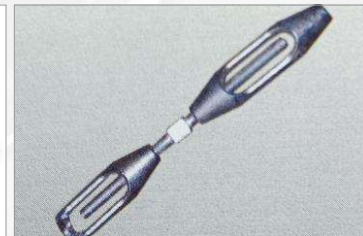

Aluminium Tie

Eye Bolt

Carriage Bolt

Drop Rod & Kits(Drop rod with kits, w/o Kits can be supplied)

Hog Ring

Turn Buckles

Barb Arms

Corner Barb Arm

Double Barb Arm (3 Types)

Post Fittings (Aluminium, Malleable, Pressed Steel)

Post Cap

Accorn Post Cap

Bullet Cap

Loop Cap

Barb Arm Base

Floor Flange