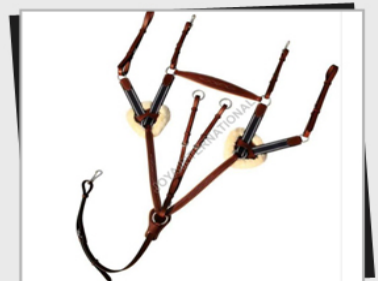

Nylon Halter

Rope Halter

PVC Biothane Halter

Horse PVC Bridle

Horse Leather Bridle

Horse Brushing Boot

Horse Flextrainer Protection Boot

Horse Travel Boot

Leather Fetlock Horse Boot

5 Point Horse Breastplate

Adjustable Horse Breastplate

Horse Bling Breastplate

Leaf Shape Horse Breastplate

Leather Horse Breastplate

Navy Blue 5 Point Horse Breastplate

Padded Heart Shape Horse Breastplate

Fully Adjustable Deluxe Leather Harness

Navy Blue Elastic with White Line Horse Girth

Thick Line Fancy Belly Guard Horse Girth

Wave Over Lay Leather Horse Girth

Wintec Elastic Dressage Horse Girth

Padded Heart Shape Horse Breastplate