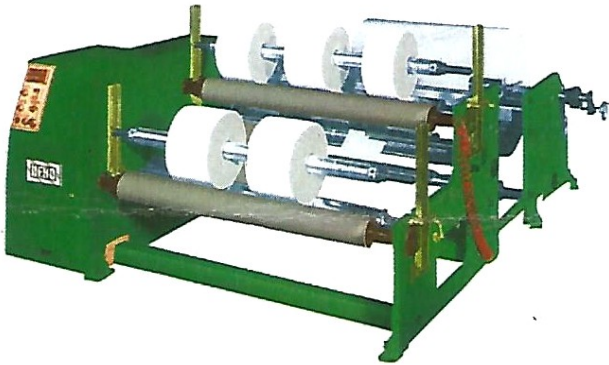

from the house of

HERO IMPEX (INDIA) PVT. LTD.

SLITTING REWINDING MACHINES

We offer most versatile range of Slitter Rewinders to cover almost all the applications i.e., Film, Foil, Laminates, Paper and Boards to suit all your requirements.

WORKING WIDTH 576mm to 1650mm

SURFACE SLITTER/REWINDER DUPLEX

SURFACE SLITTER/REWINDER

HIGH SPEED PAPER AND BOARD SLITTER/REWINDER

SURFACE TYPE SLITTER/REWINDER DRUM REWINDER

- *Single shaft surface rewinding for larger diameter slitting.*
- *Surface rewind tension control adjustable according to different tension needs of materials.*

- *Equipped with top-bottom knife for various material slitting.*
- *Control D.C. Motor with 2 Stages length counter for smooth reduction of speed and easy maintenance*

HERO IMPEX (INDIA) PVT. LTD.

#40, ANNA INDUSTRIAL ESTATE, METTUKUPPAM, VANAGARAM, CHENNAI - 600095
PHONE: 91 - 44 - 23860277,23860288, FAX: 91 - 44 - 23860288,24768917
MOBILE: 9884012741/9566281914/9840272750, EMAIL: heroimpex@vsnl.net