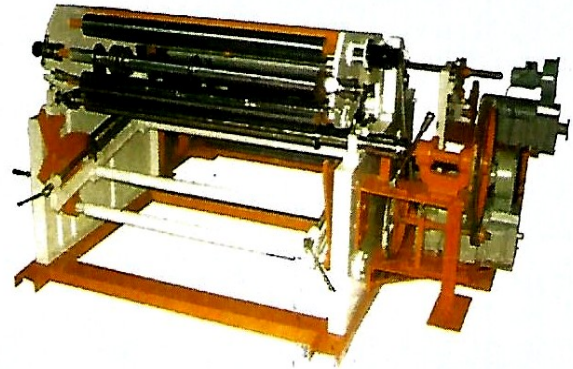

from the house of

HERO IMPEX (INDIA) PVT. LTD.

SLITTING REWINDING MACHINES

We offer most versatile range of Slitter Rewinders to cover almost all the applications i.e., Film, Foil, Laminates, Paper and Boards to suit all your requirements.

WORKING WIDTH 576mm to 1650mm

SURFACE SLITTER/REWINDER DUPLEX

SURFACE SLITTER/REWINDER

HIGH SPEED PAPER AND BOARD SLITTER/REWINDER

SURFACE TYPE SLITTER/REWINDER DRUM REWINDER

- *Single shaft surface rewinding for larger diameter slitting.*
- *Surface rewind tension control adjustable according to different tension needs of materials.*

- *Equipped with top-bottom knife for various material slitting.*
- *Control D.C. Motor with 2 Stages length counter for smooth reduction of speed and easy maintenance*

HERO IMPEX (INDIA) PVT. LTD.

#40, ANNA INDUSTRIAL ESTATE, METTUKUPPAM, VANAGARAM, CHENNAI - 600095
PHONE: 91 - 44 - 23860277,23860288, FAX: 91 - 44 - 23860288,24768917
MOBILE: 9884012741/9566281914/9840272750, EMAIL: heroimpex@vsnl.net