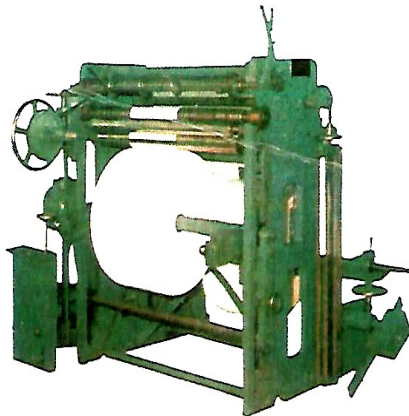

WORKING WIDTH 576mm to 1650mm

SURFACE SLITTER/REWINDER DUPLEX

SURFACE SLITTER/REWINDER

HIGH SPEED PAPER AND BOARD SLITTER/REWINDER

SURFACE TYPE SLITTER/REWINDER DRUM REWINDER

- *Single shaft surface rewinding for larger diameter slitting.*
- *Surface rewind tension control adjustable according to different tension needs of materials.*

- *Equipped with top-bottom knife for various material slitting.*
- *Control D.C. Motor with 2 Stages length counter for smooth reduction of speed and easy maintenance*

HERO IMPEX (INDIA) PVT. LTD.

#40, ANNA INDUSTRIAL ESTATE, METTUKUPPAM, VANAGARAM, CHENNAI - 600095
PHONE: 91 - 44 - 23860277,23860288, FAX: 91 - 44 - 23860288,24768917
MOBILE: 9884012741/9566281914/9840272750, EMAIL: heroimpex@vsnl.net