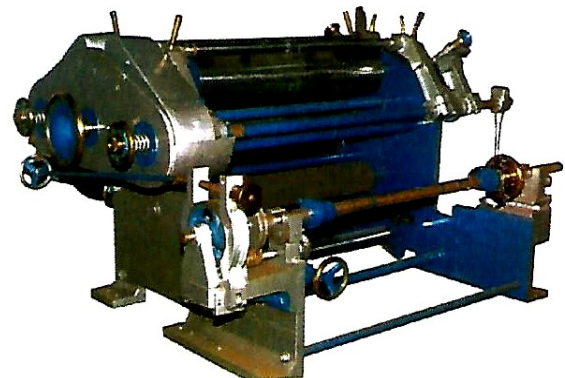

WORKING WIDTH 576mm to 1650mm

SURFACE SLITTER/REWINDER DUPLEX

SURFACE SLITTER/REWINDER

HIGH SPEED PAPER AND BOARD SLITTER/REWINDER

SURFACE TYPE SLITTER/REWINDER DRUM REWINDER

- *Single shaft surface rewinding for larger diameter slitting.*
- *Surface rewind tension control adjustable according to different tension needs of materials.*

- *Equipped with top-bottom knife for various material slitting.*
- *Control D.C. Motor with 2 Stages length counter for smooth reduction of speed and easy maintenance*

HERO IMPEX (INDIA) PVT. LTD.

#40, ANNA INDUSTRIAL ESTATE, METTUKUPPAM, VANAGARAM, CHENNAI - 600095
PHONE: 91 - 44 - 23860277,23860288, FAX: 91 - 44 - 23860288,24768917
MOBILE: 9884012741/9566281914/9840272750, EMAIL: heroimpex@vsnl.net