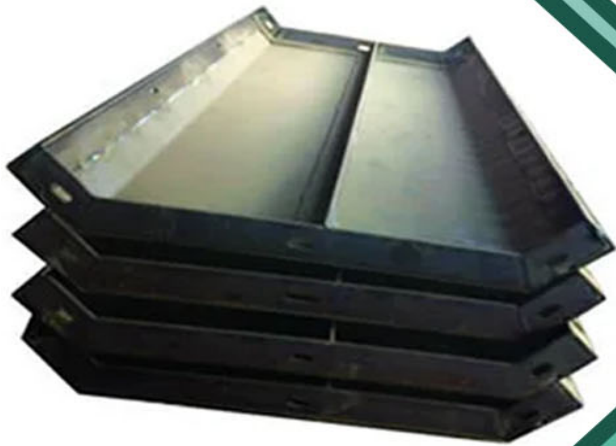

**Metro**  
**Steel Traders**

*All Types Of  
Scaffolding  
Manufacturer  
And Supplier*

Founded in 2004, Metro Steel Traders has grown from a small local supplier to a leading manufacturer of high-quality construction materials in Ahmedabad. Our journey began with a vision to provide reliable and durable products to the construction industry. Over the years, our commitment to quality and customer satisfaction has driven us to expand our product range and enhance our manufacturing processes.