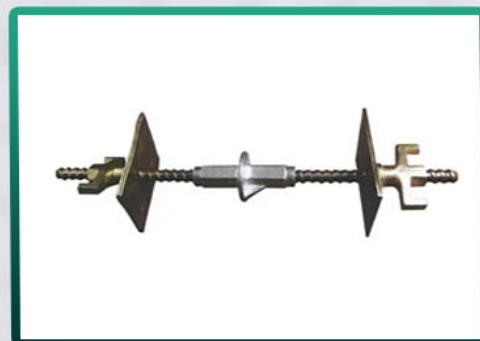

L and T Nut Heavy Duty

Prop Nut Heavy Duty

Prop Heavy And Medium Duty

Acro Span

Connecting pin

Socket Base

Trolley

Acro Span Ledger

Base Jack

Screw Jack soiled rod and  
Hollow pipe

Tie Bar System

Tie Road

Wing Nut

Shuttering Clamp (Sikanja)

Shuttering Clamp  
( German Type Sikanja)

Wing Nut (UK Type)