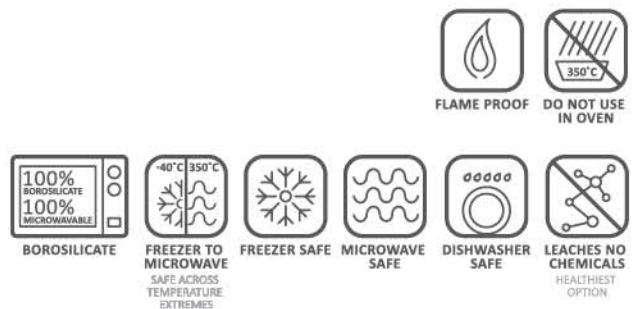

*Limited Stock

GLASSSTRONG BOTTLE

ITEM CODE	ITEM	SIZE	DIMENSION (MM)		CASE LOT
			DIAMETER	H	
IBODWGR0450	Green ●	450 ML	Ø 76	212	30
IBODWBL0450	Blue ●	450 ML	Ø 76	212	30

*Limited Stock

CARAFES

Say goodbye to multiple utensils when making your favourite cuppa. Now make and reheat your daily dose of tea or coffee directly over the flame in the 100% flame proof Borosil carafe. Put it into the freezer to quickly turn it into a delicious pot of iced tea or coffee. Like everything Borosil, the carafe not only looks beautiful, but performs beautifully too.